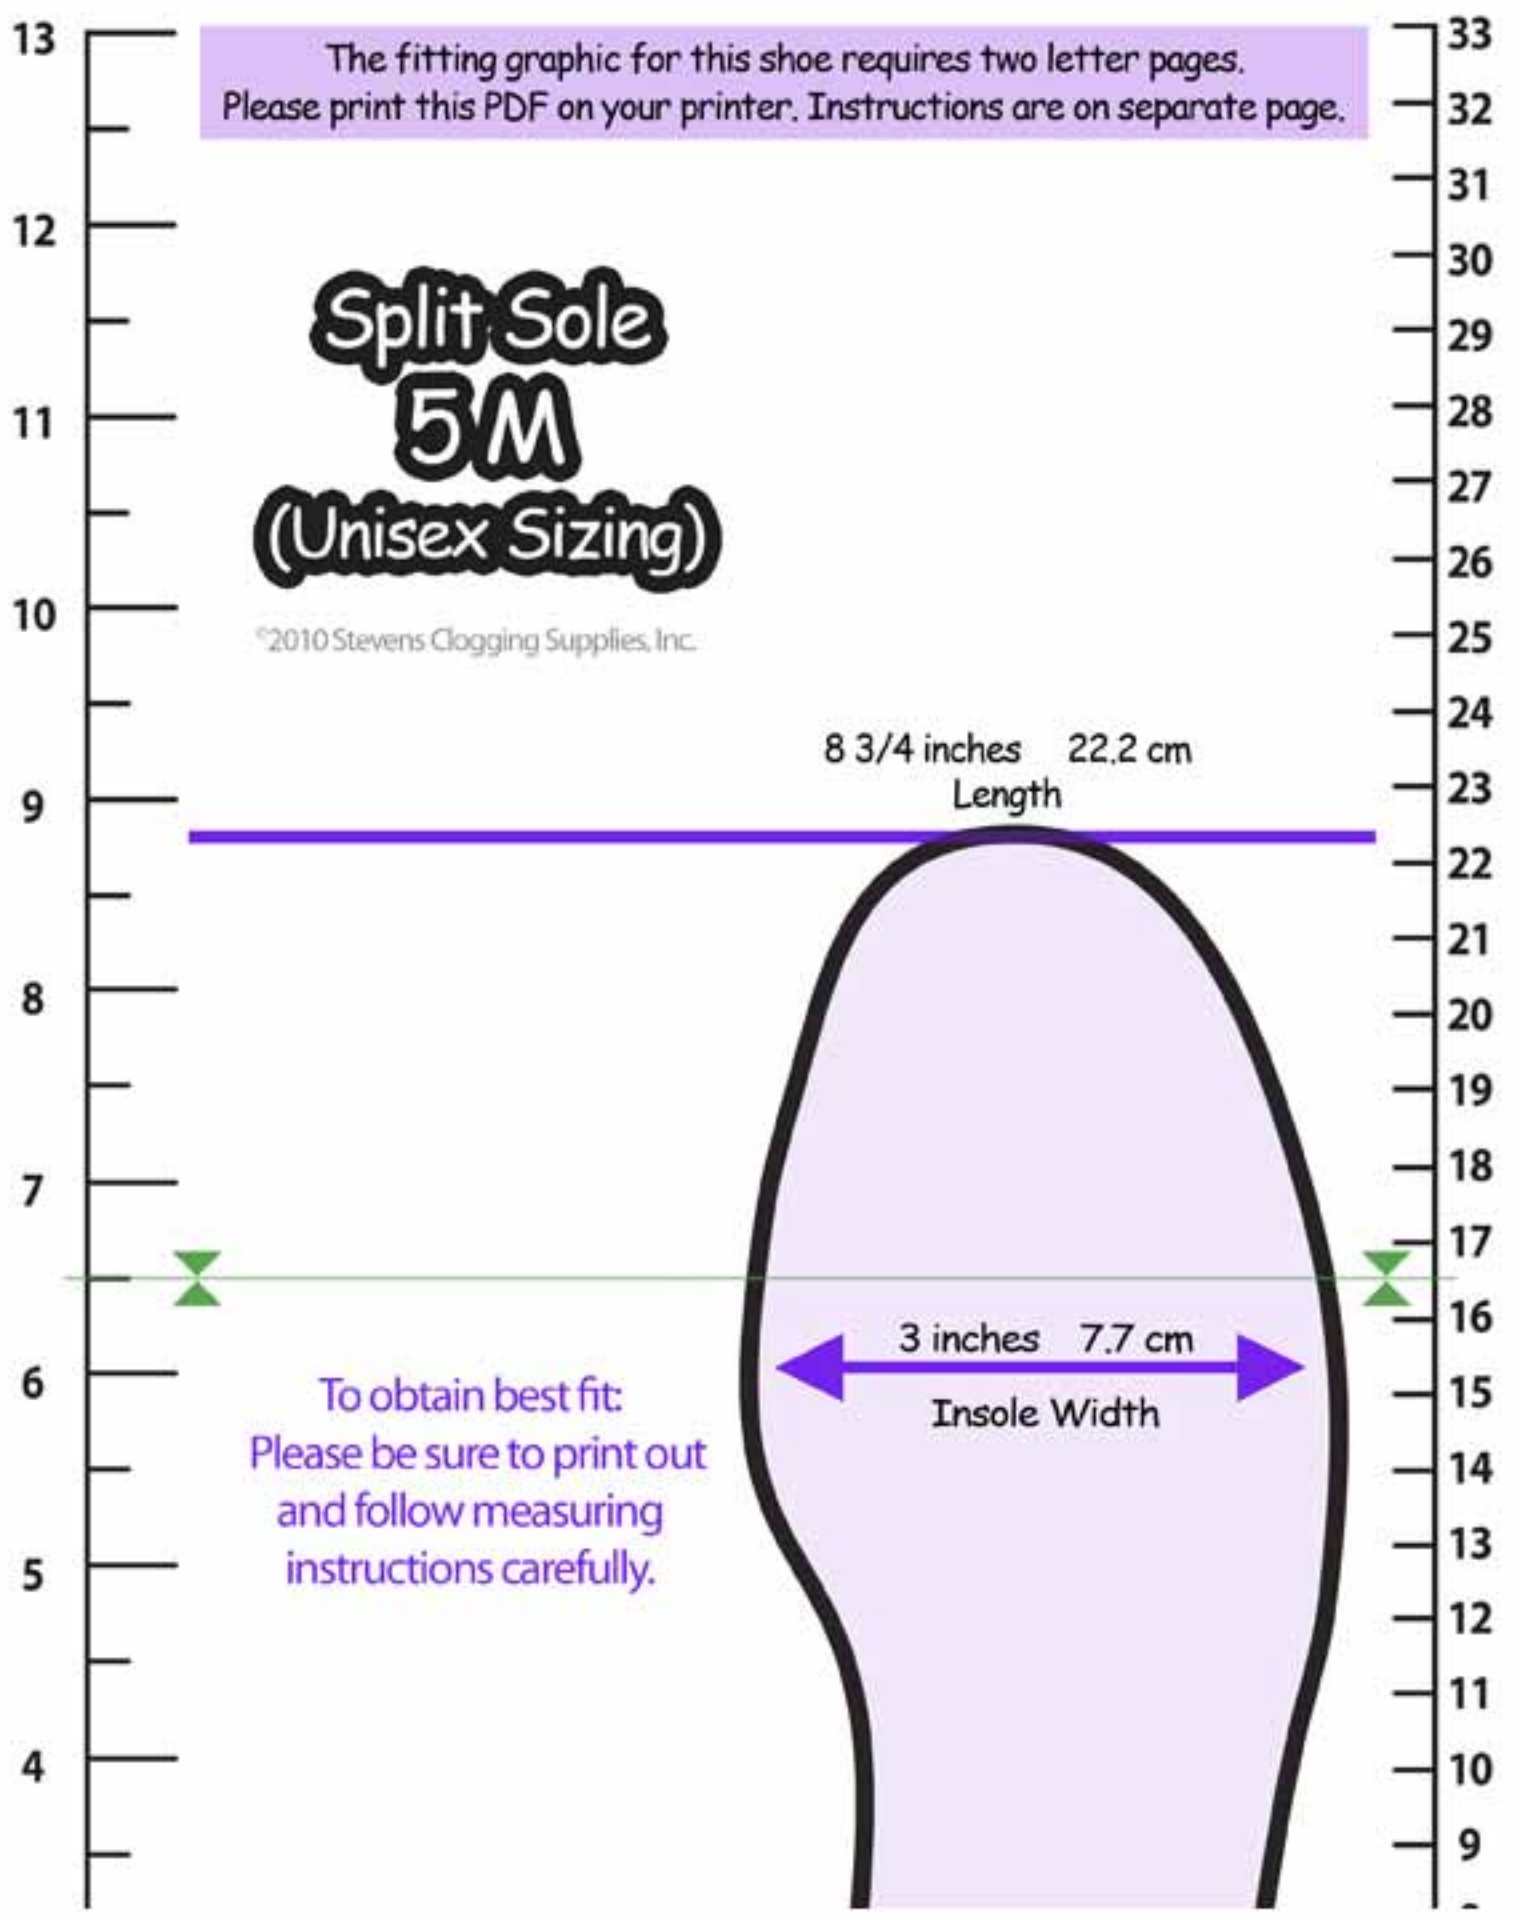

The fitting graphic for this shoe requires two letter pages.
Please print this PDF on your printer. Instructions are on separate page.

Split Sole 5M (Unisex Sizing)

©2010 Stevens Clogging Supplies, Inc.

8 3/4 inches 22.2 cm
Length

3 inches 7.7 cm
Insole Width

To obtain best fit:
Please be sure to print out
and follow measuring
instructions carefully.