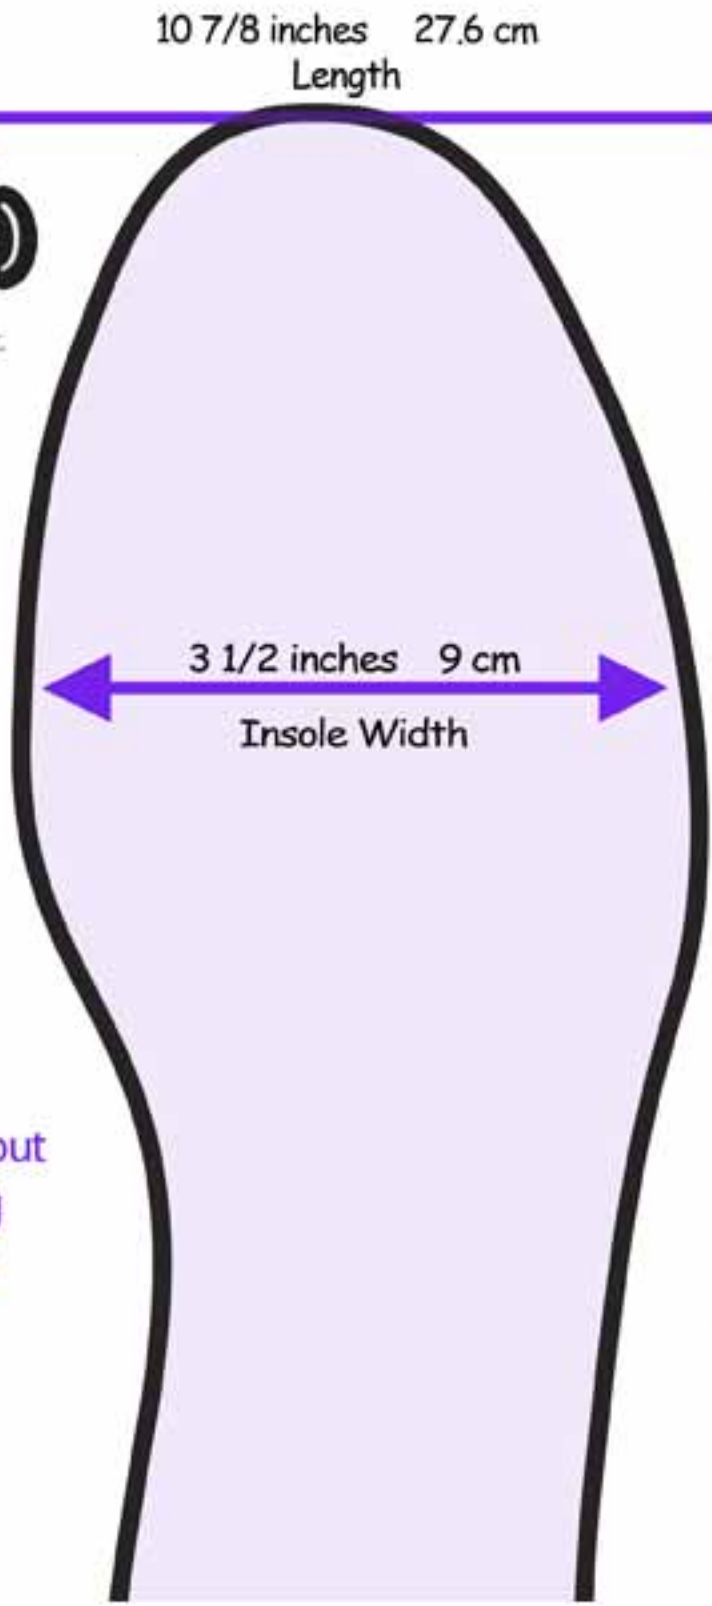

The fitting graphic for this shoe requires two letter pages.
Please print this PDF on your printer. Instructions are on separate page.

Split Sole 11 1/2 M (Unisex Sizing)

©2008 Stevens Clogging Supplies, Inc.

To obtain best fit:
Please be sure to print out
and follow measuring
instructions carefully.

2 inches 5 cm