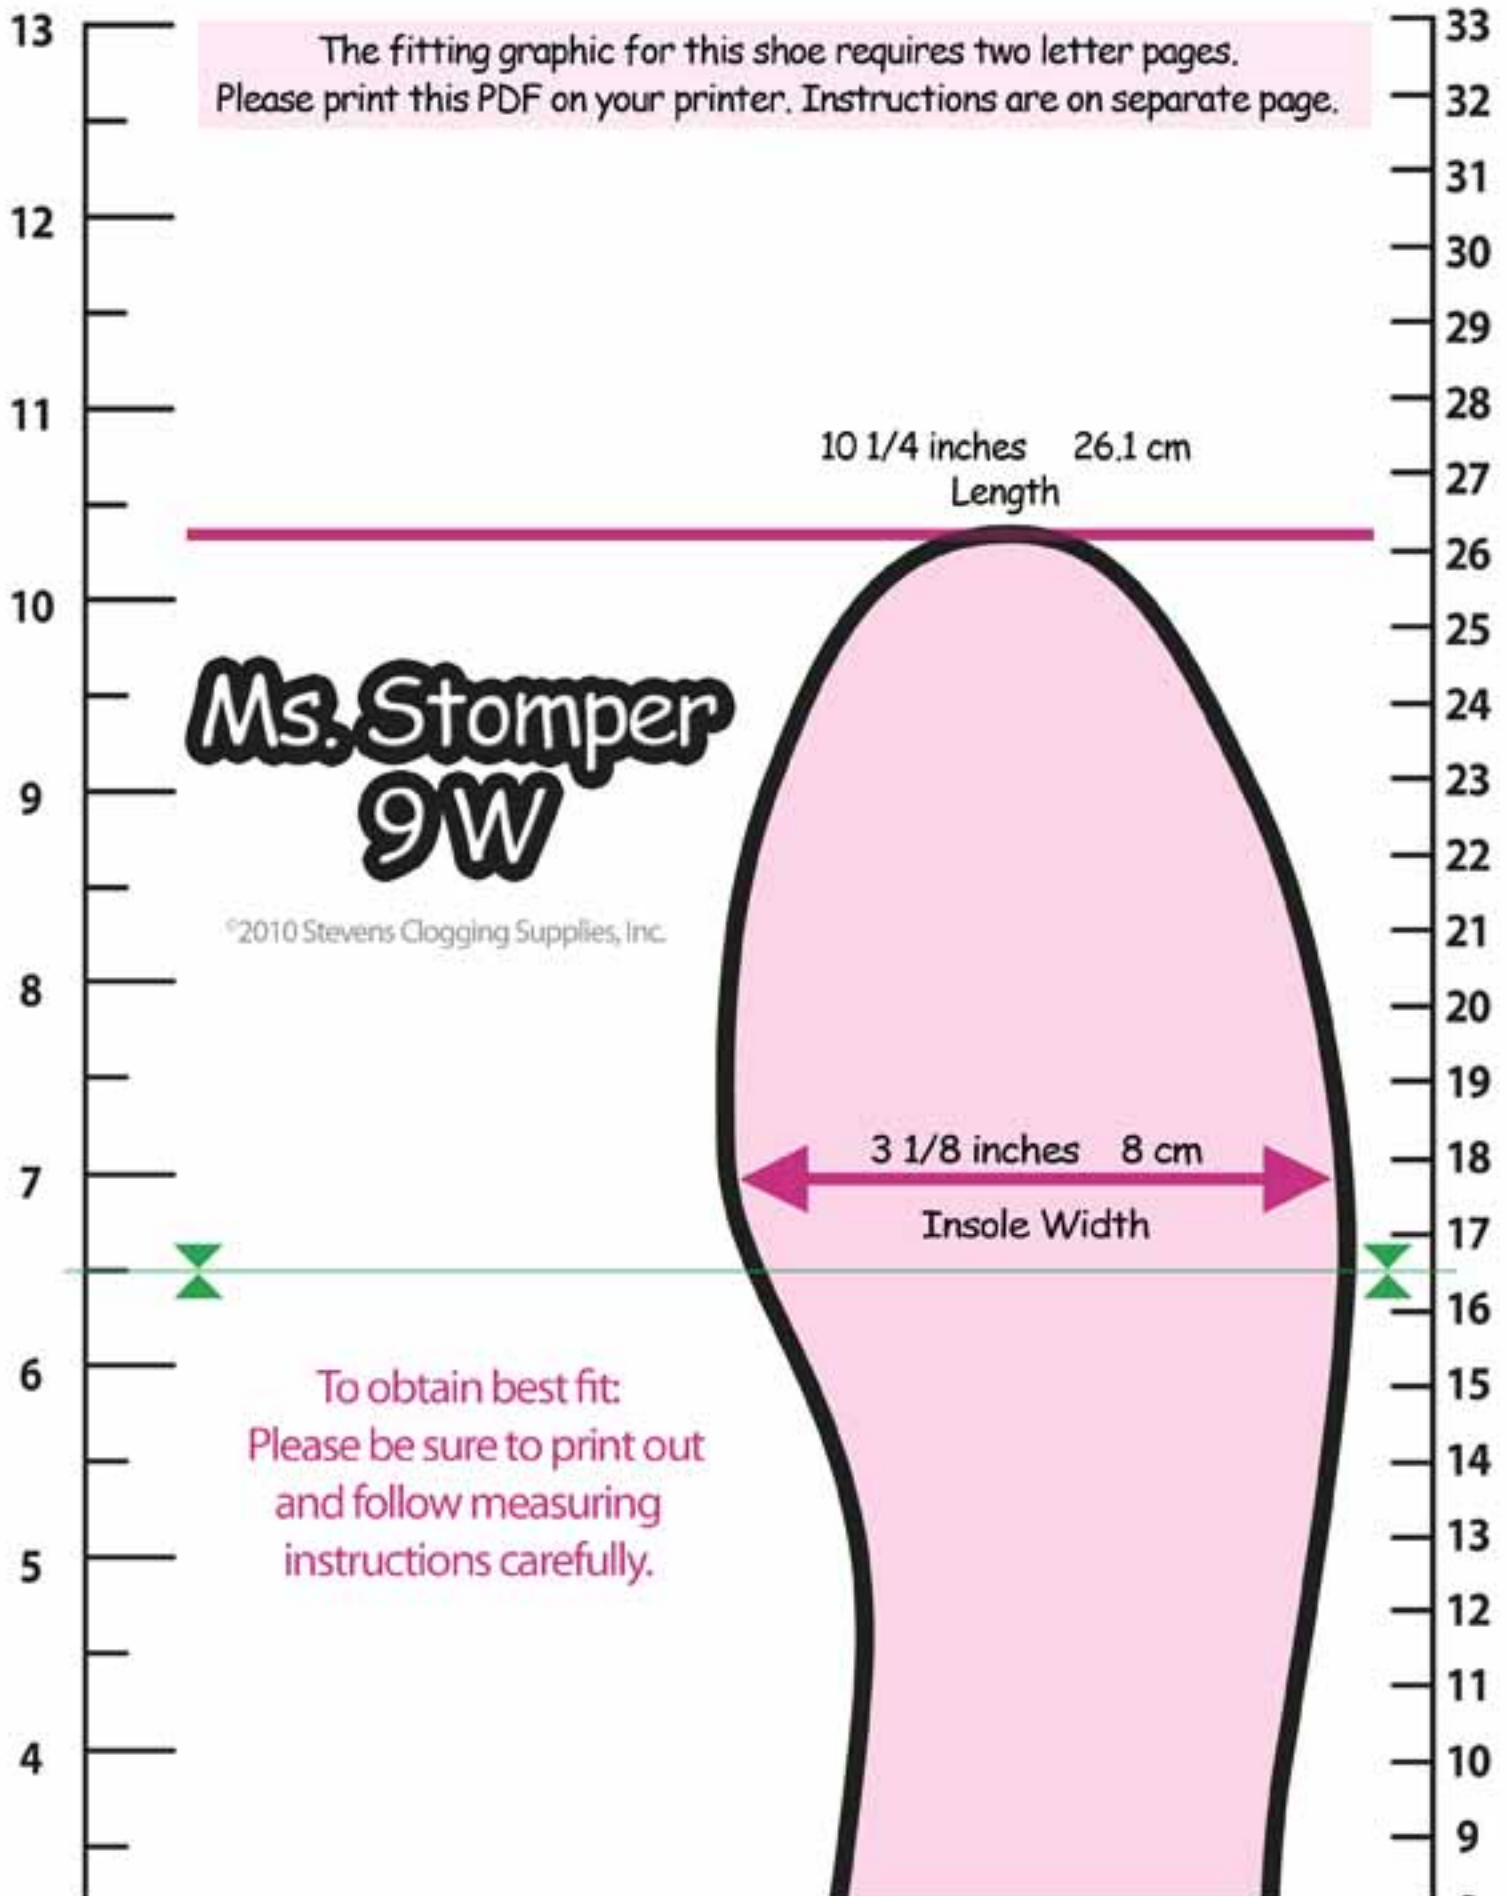

The fitting graphic for this shoe requires two letter pages.  
Please print this PDF on your printer. Instructions are on separate page.

**Ms. Stomper  
9W**

©2010 Stevens Clogging Supplies, Inc.

To obtain best fit:  
Please be sure to print out  
and follow measuring  
instructions carefully.

10 1/4 inches 26.1 cm  
Length

3 1/8 inches 8 cm  
Insole Width

# Ms. Stomper 9W

©2010 Stevens Clogging Supplies, Inc.

To obtain best fit:  
Please be sure to print out  
and follow measuring  
instructions carefully.

Inches

Centimeters