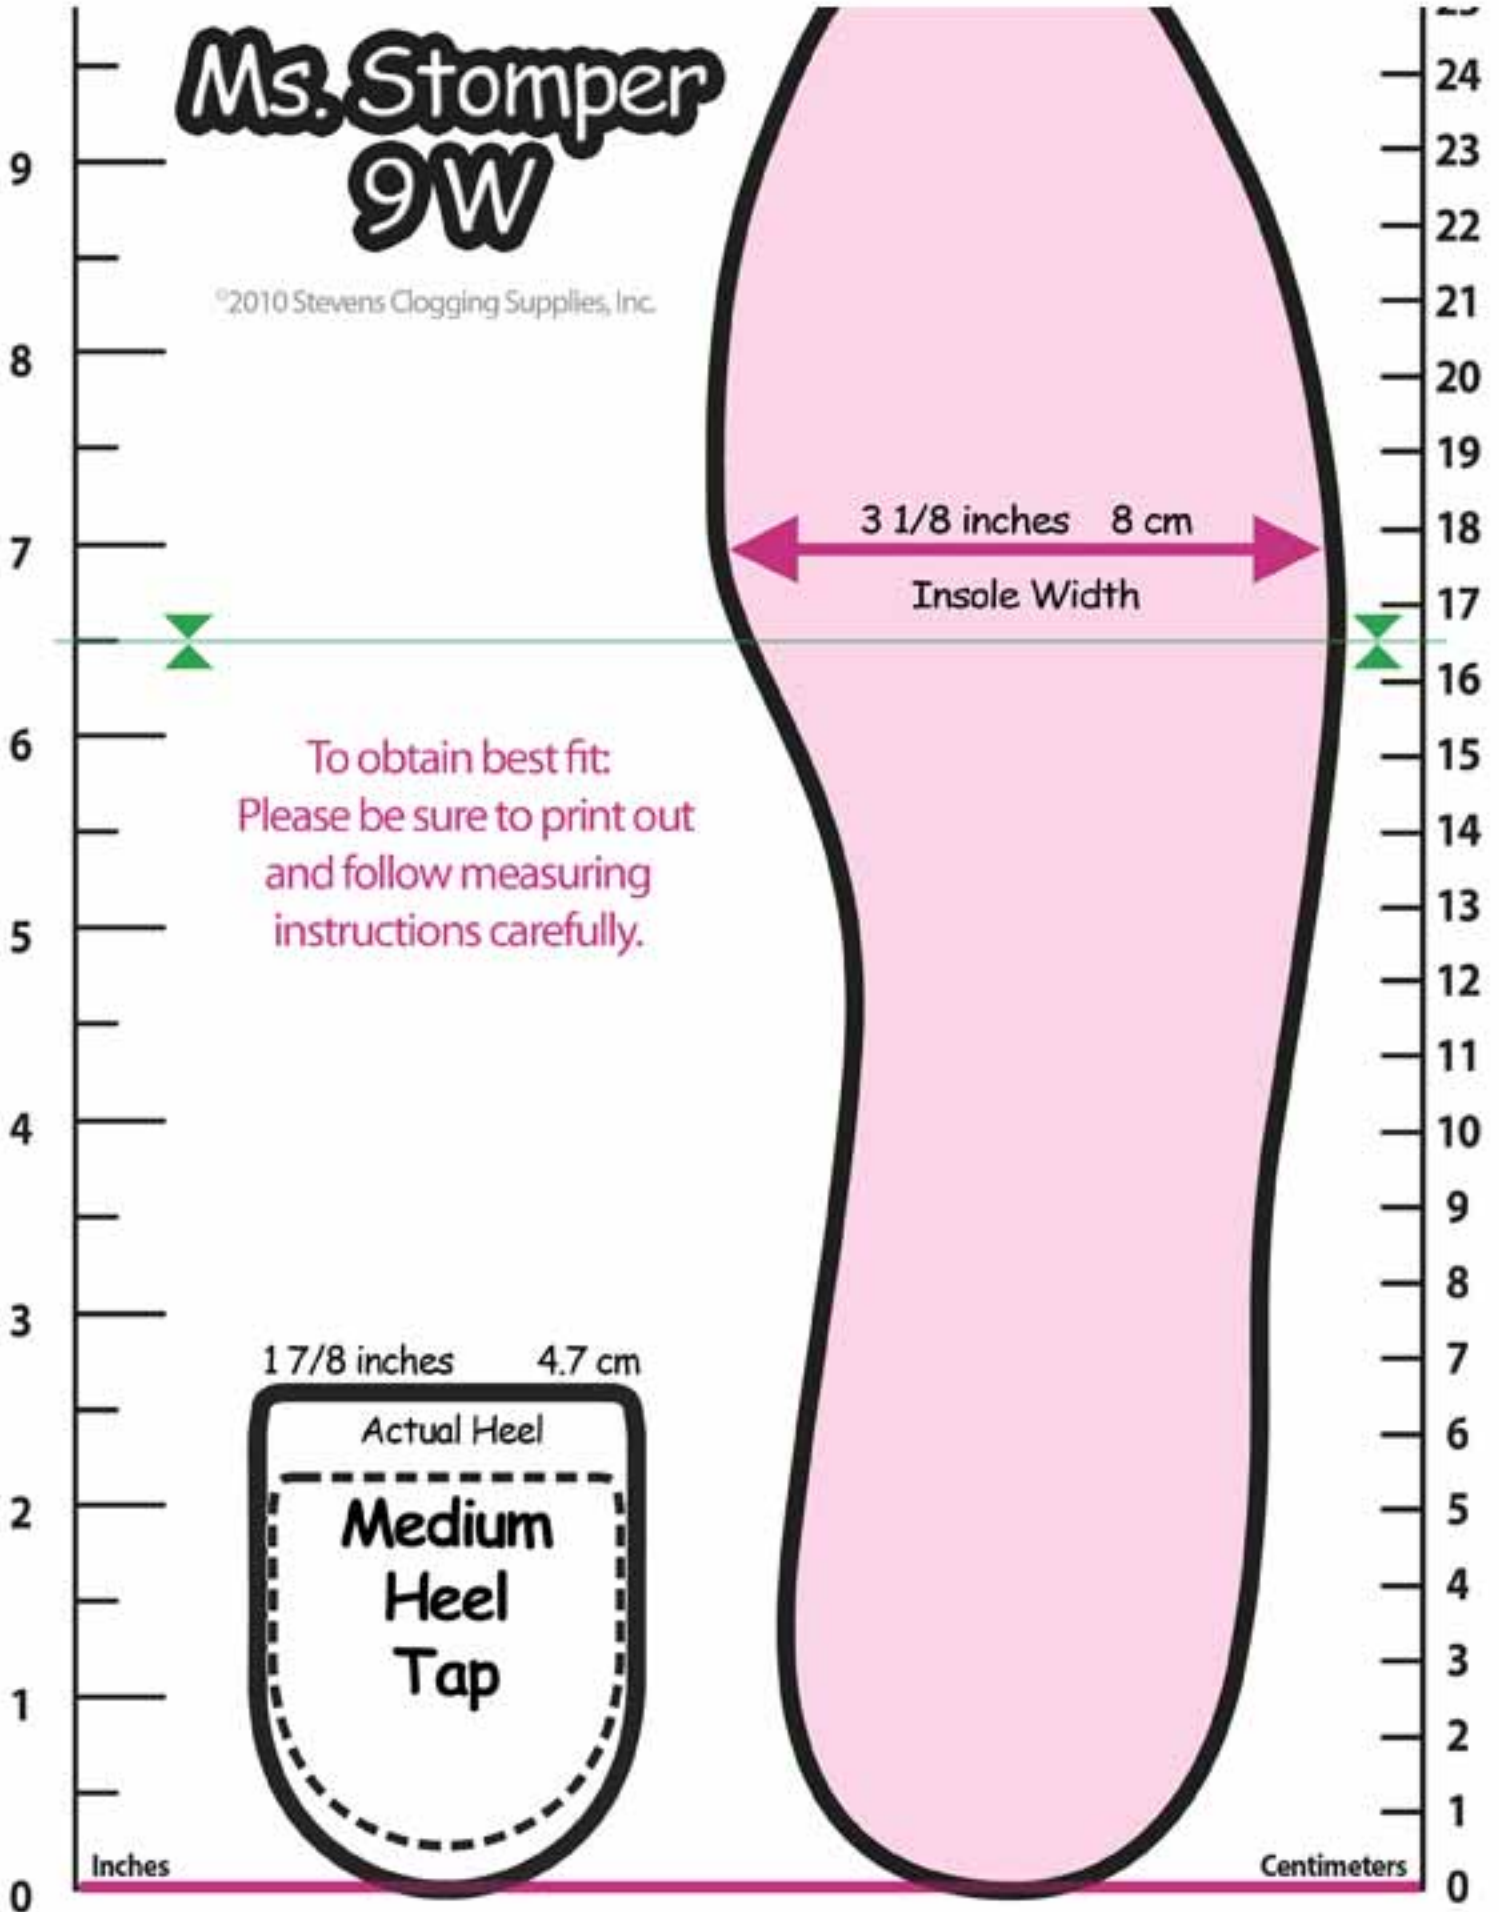

The fitting graphic for this shoe requires two letter pages.  
Please print this PDF on your printer. Instructions are on separate page.

**Ms. Stomper  
9W**

©2010 Stevens Clogging Supplies, Inc.

To obtain best fit:  
Please be sure to print out  
and follow measuring  
instructions carefully.

10 1/4 inches 26.1 cm  
Length

3 1/8 inches 8 cm  
Insole Width

# Ms. Stomper 9W

©2010 Stevens Clogging Supplies, Inc.

To obtain best fit:  
Please be sure to print out  
and follow measuring  
instructions carefully.

Inches

Centimeters