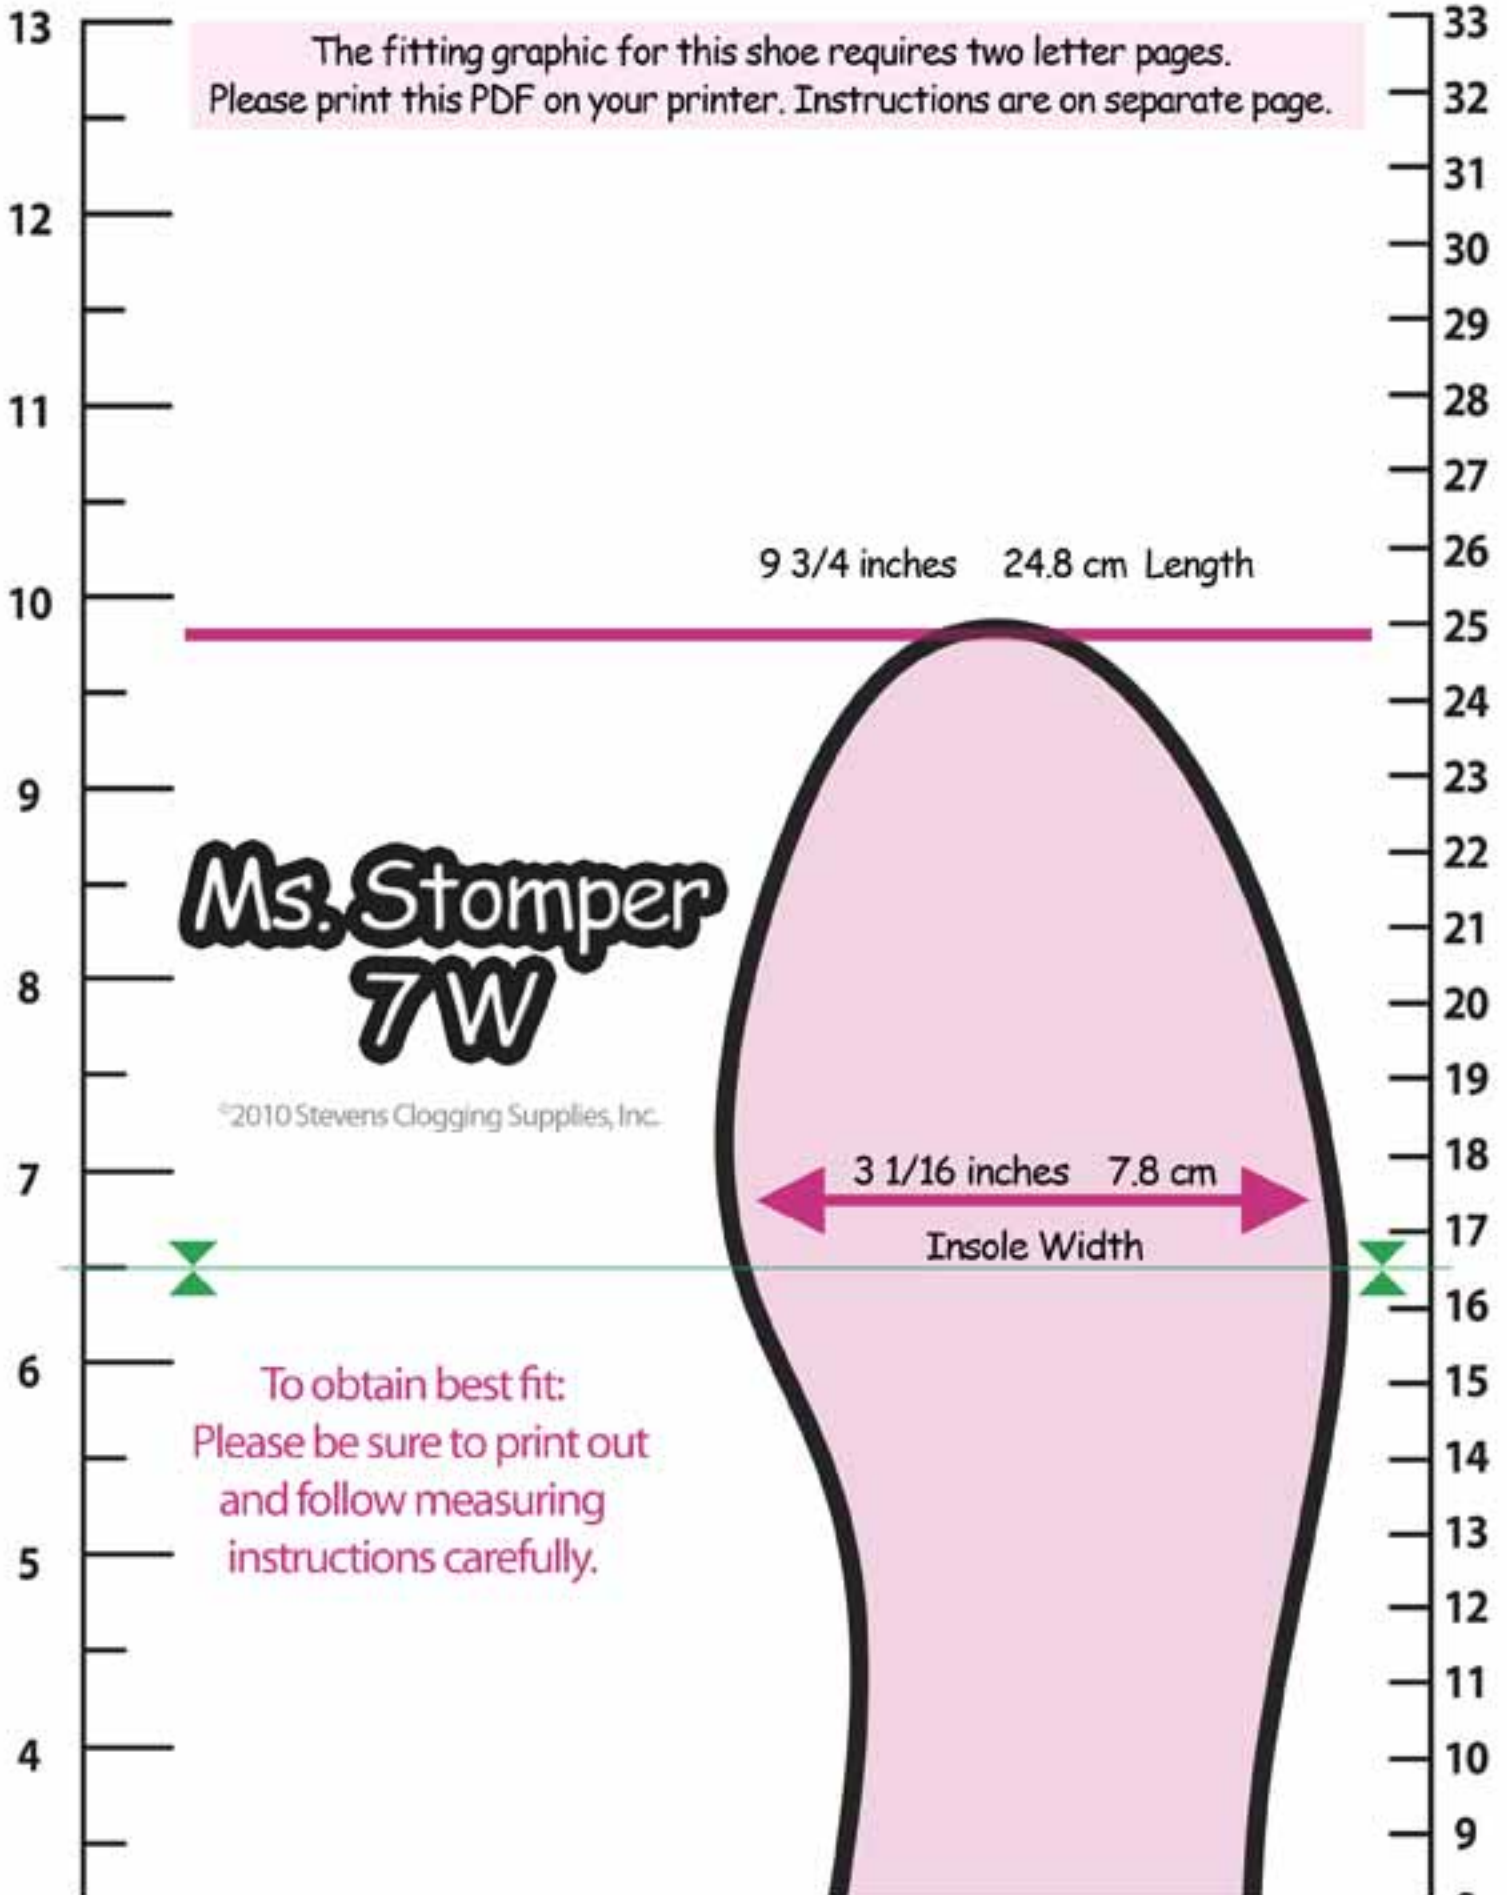

The fitting graphic for this shoe requires two letter pages.
Please print this PDF on your printer. Instructions are on separate page.

Ms. Stomper 7W

©2010 Stevens Clogging Supplies, Inc.

3 1/16 inches 7.8 cm
Insole Width

To obtain best fit:
Please be sure to print out
and follow measuring
instructions carefully.

1 5/8 inches 4.2 cm

Inches

Centimeters