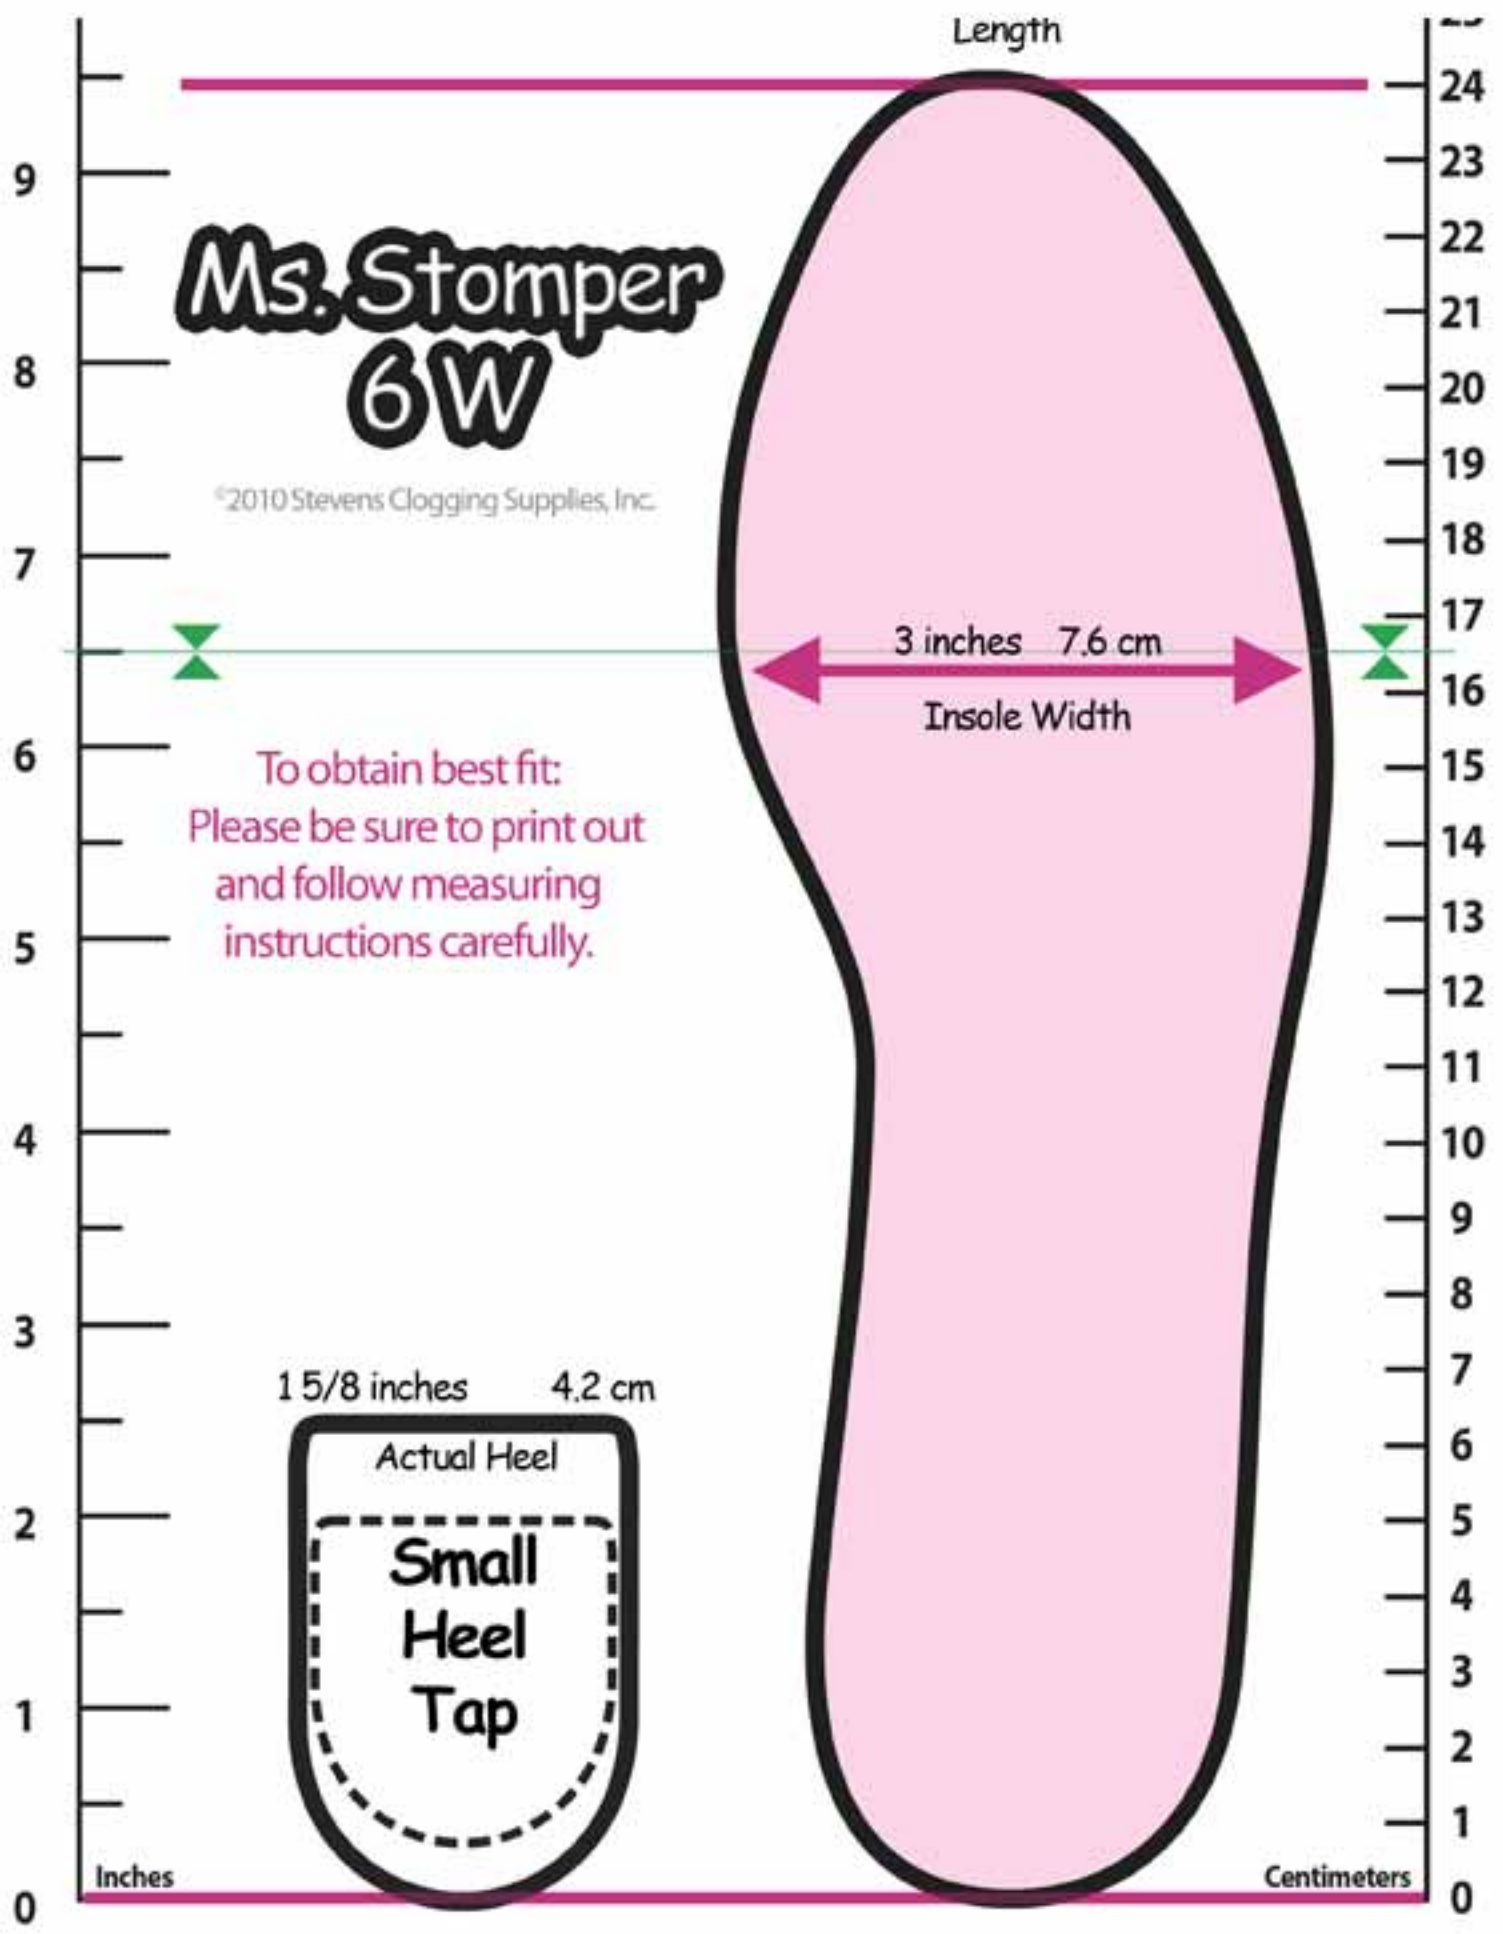

The fitting graphic for this shoe requires two letter pages.  
Please print this PDF on your printer. Instructions are on separate page.

**Ms. Stomper  
6W**

©2010 Stevens Clogging Supplies, Inc.

9 3/8 inches 23.8 cm  
Length

3 inches 7.6 cm

Insole Width

To obtain best fit:  
Please be sure to print out  
and follow measuring  
instructions carefully.

# Ms. Stomper 6W

©2010 Stevens Clogging Supplies, Inc.

To obtain best fit:  
Please be sure to print out  
and follow measuring  
instructions carefully.

1 5/8 inches    4.2 cm

Length

3 inches    7.6 cm

Insole Width

Inches

Centimeters