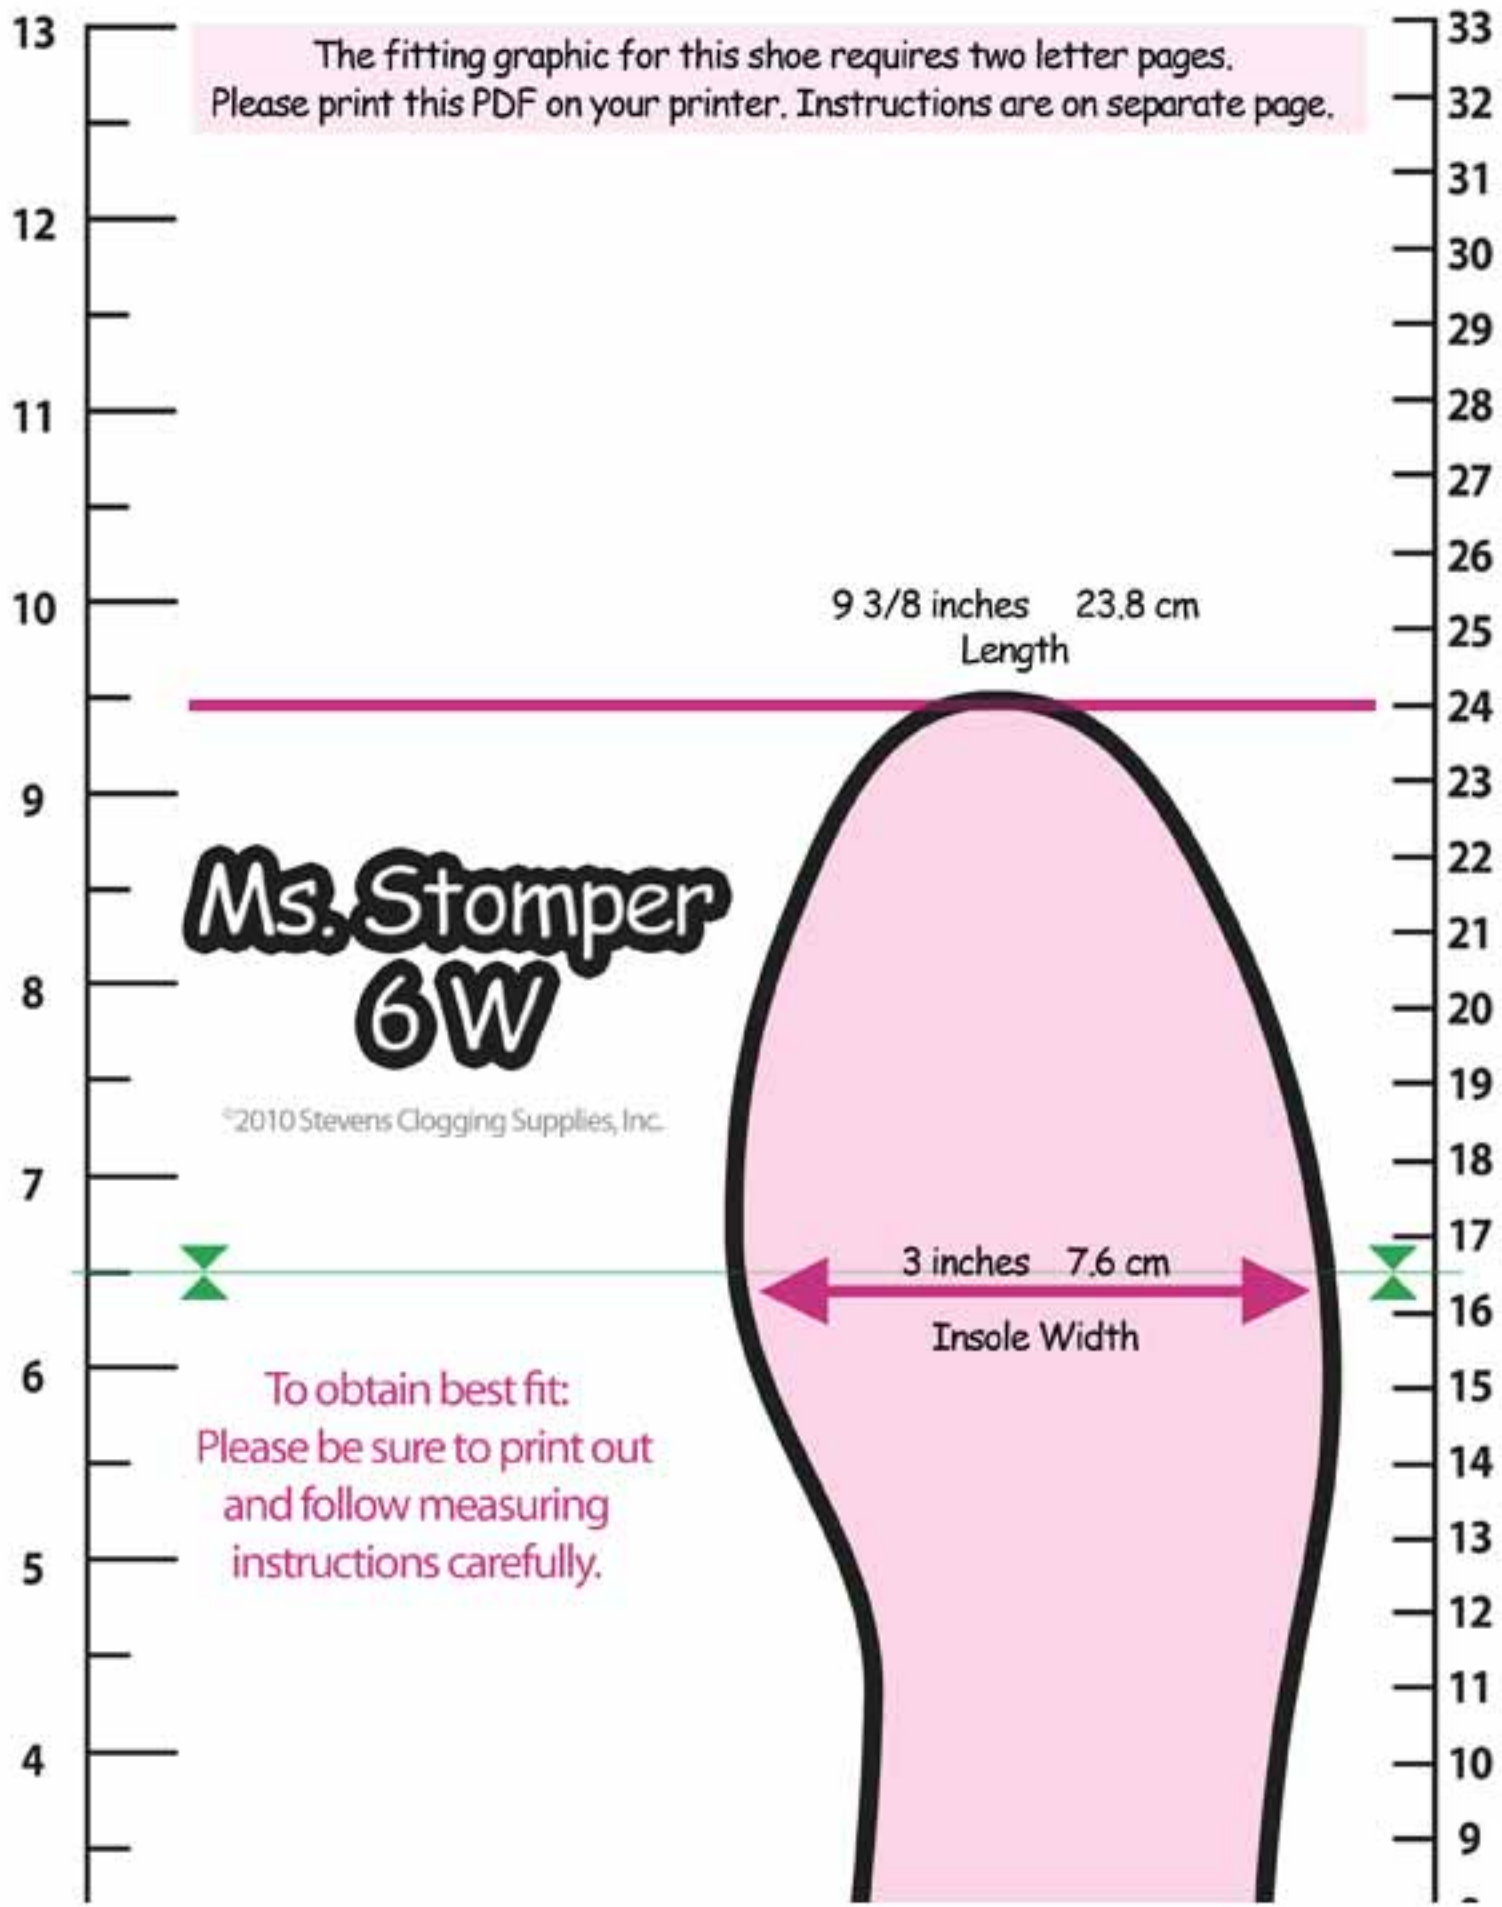

The fitting graphic for this shoe requires two letter pages.  
Please print this PDF on your printer. Instructions are on separate page.

**Ms. Stomper  
6W**

©2010 Stevens Clogging Supplies, Inc.

9 3/8 inches 23.8 cm  
Length

3 inches 7.6 cm

Insole Width

To obtain best fit:  
Please be sure to print out  
and follow measuring  
instructions carefully.

# Ms. Stomper 6W

©2010 Stevens Clogging Supplies, Inc.

To obtain best fit:  
Please be sure to print out  
and follow measuring  
instructions carefully.

1 5/8 inches    4.2 cm

Length

3 inches    7.6 cm

Insole Width

Inches

Centimeters