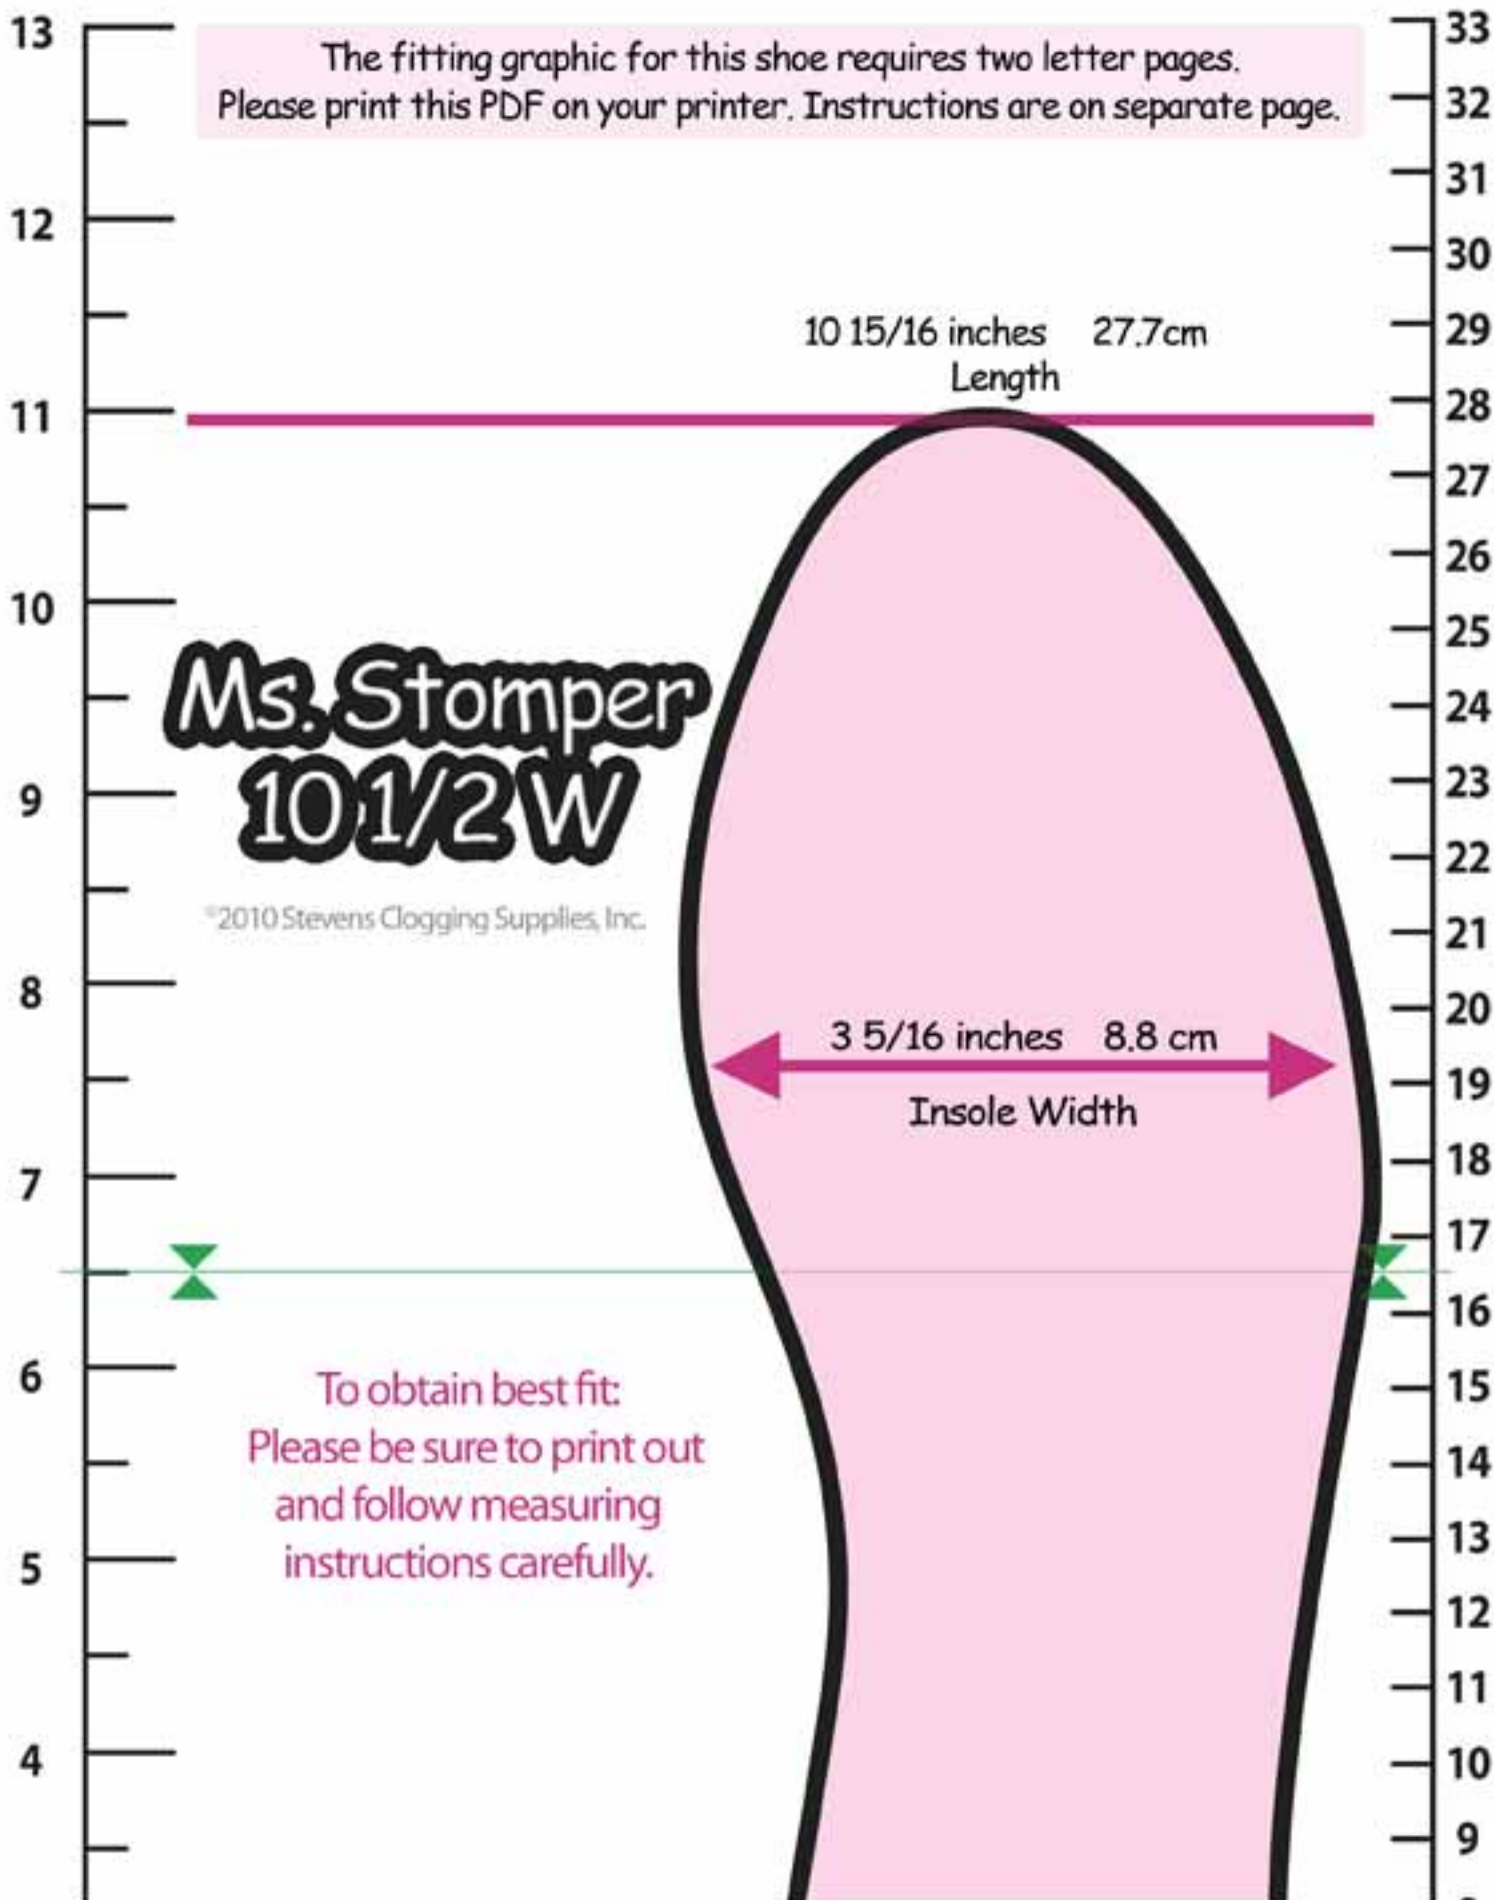

The fitting graphic for this shoe requires two letter pages.
Please print this PDF on your printer. Instructions are on separate page.

Ms. Stomper 10 1/2 W

©2010 Stevens Clogging Supplies, Inc.