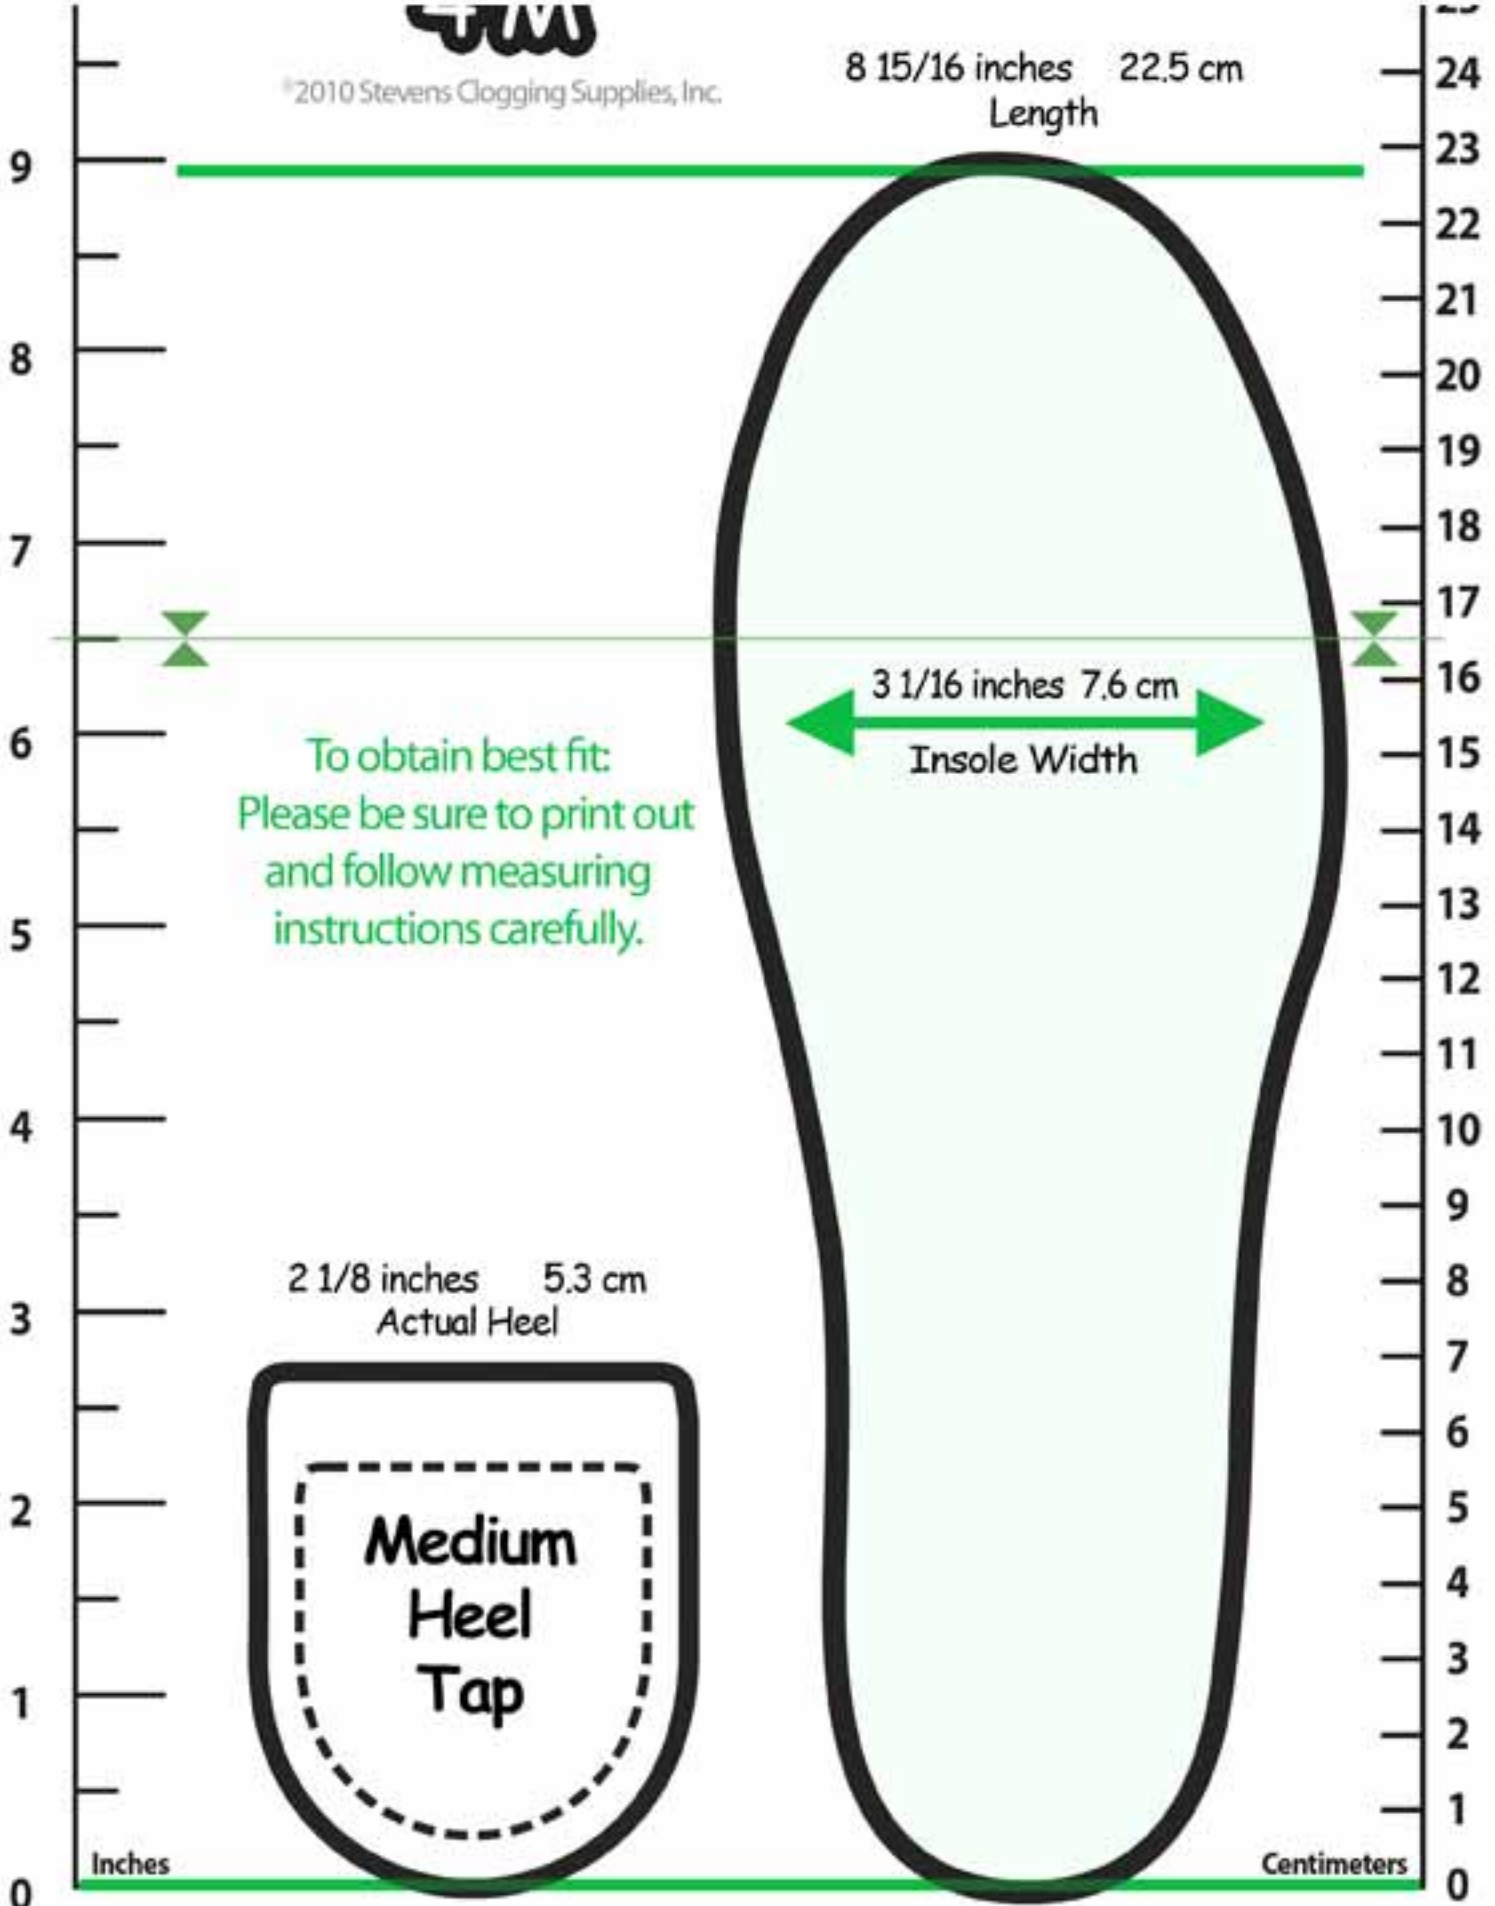

The fitting graphic for this shoe requires two letter pages.
Please print this PDF on your printer. Instructions are on separate page.

Childrens Dance Class 4M

©2010 Stevens Clogging Supplies, Inc.

8 15/16 inches 22.5 cm
Length

3 1/16 inches 7.6 cm
Insole Width

To obtain best fit:
Please be sure to print out
and follow measuring
instructions carefully.

©2010 Stevens Clogging Supplies, Inc.

8 15/16 inches 22.5 cm
Length

To obtain best fit:
Please be sure to print out
and follow measuring
instructions carefully.

2 1/8 inches 5.3 cm
Actual Heel

Medium
Heel
Tap

Inches

Centimeters