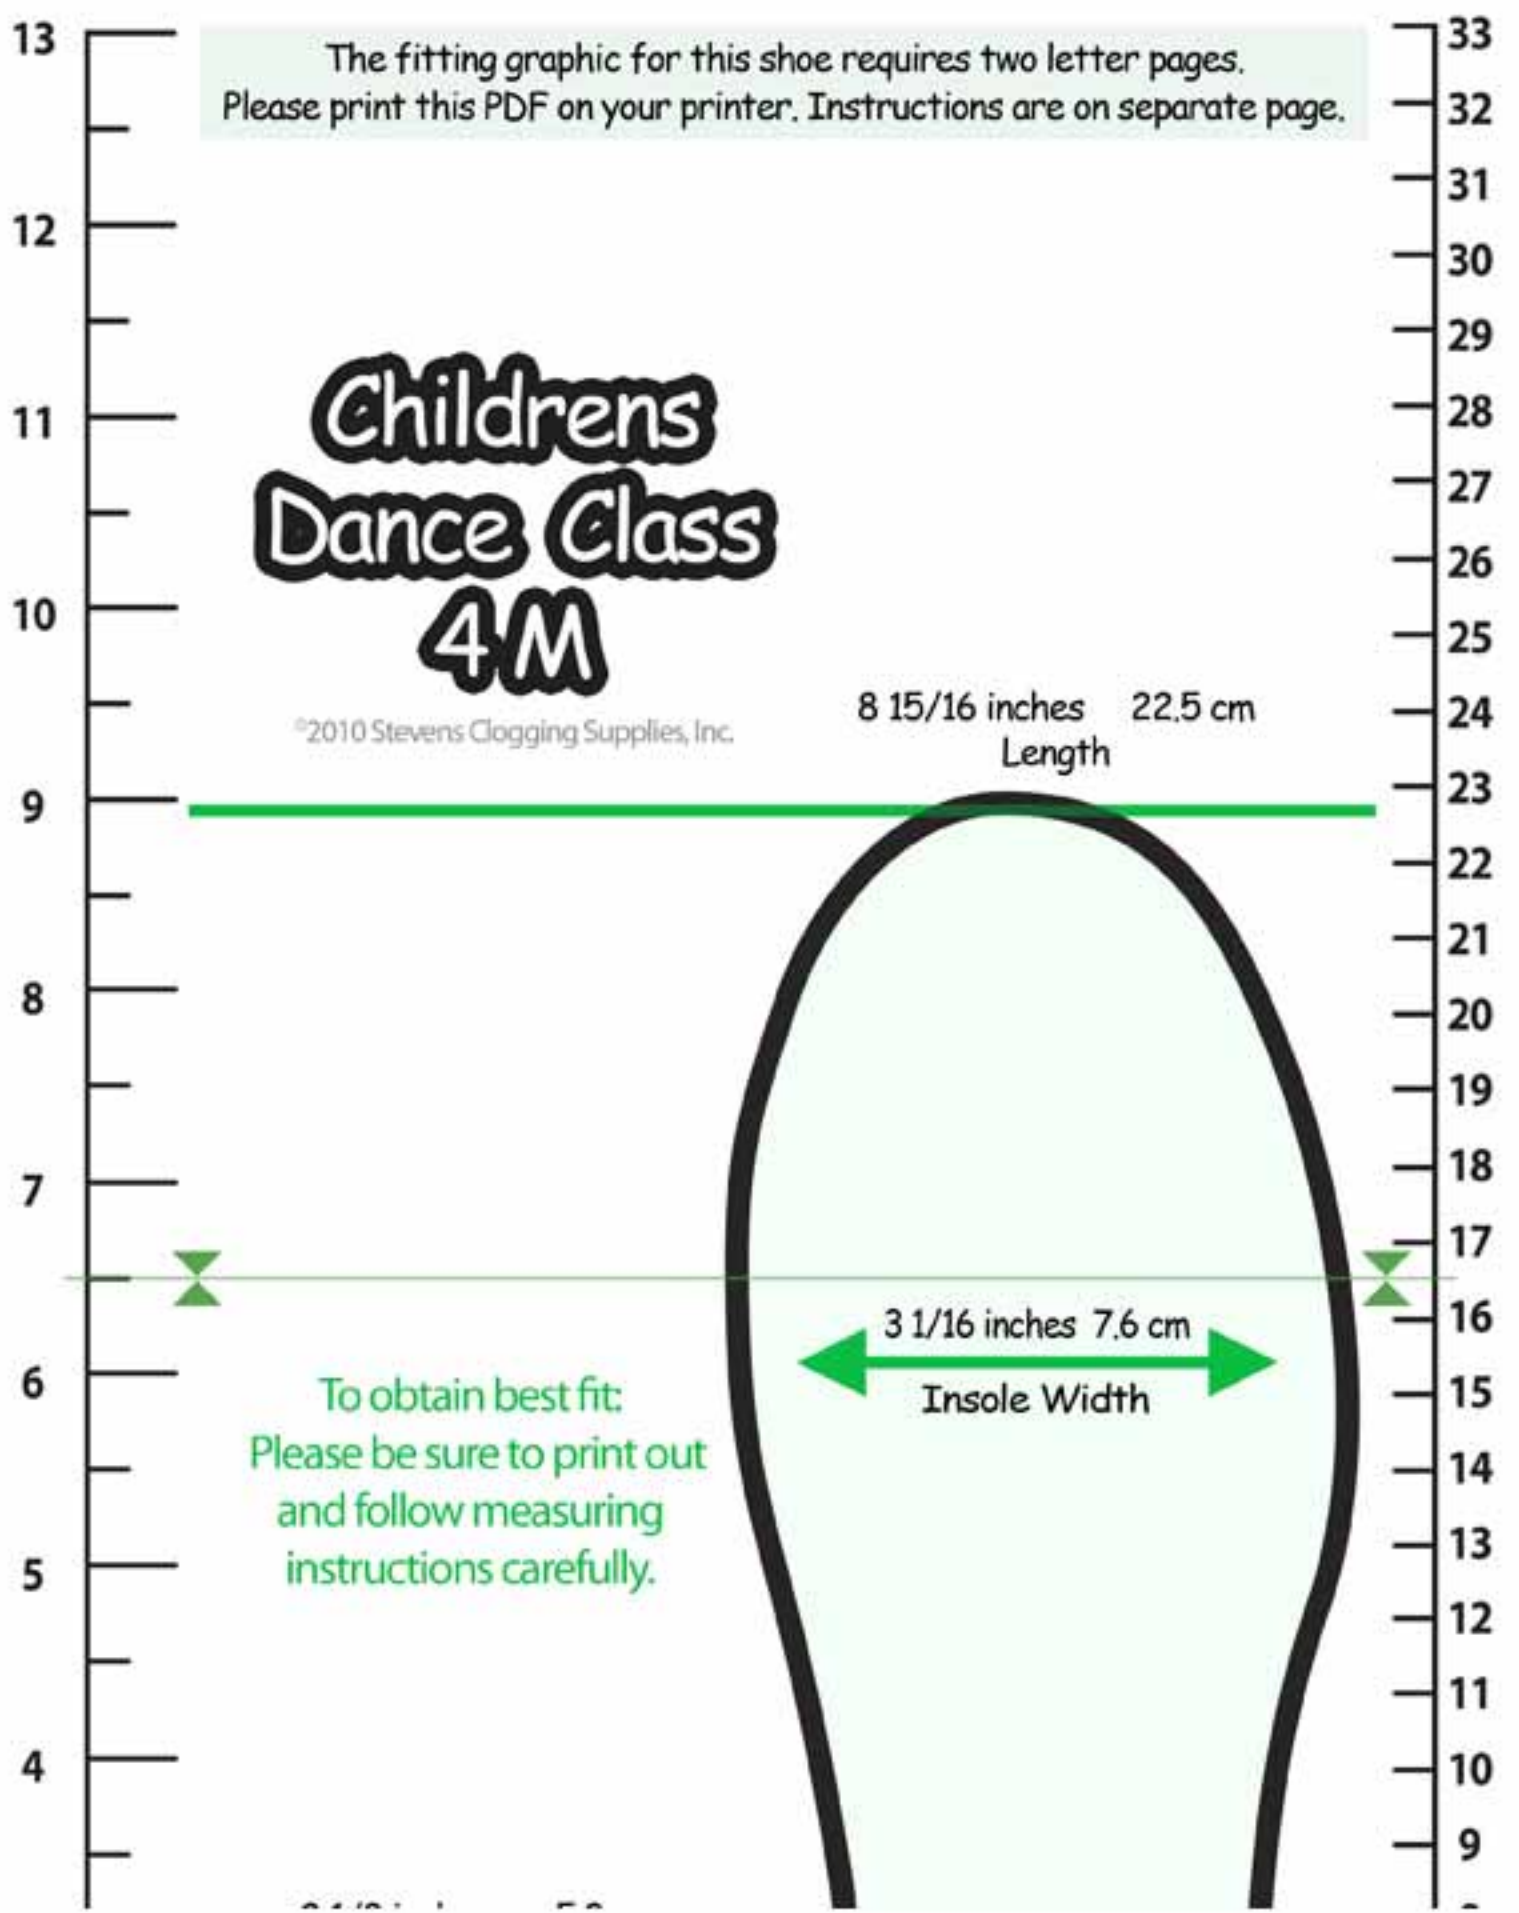

The fitting graphic for this shoe requires two letter pages.
Please print this PDF on your printer. Instructions are on separate page.

Childrens Dance Class 4M

©2010 Stevens Clogging Supplies, Inc.

8 15/16 inches 22.5 cm
Length

3 1/16 inches 7.6 cm
Insole Width

To obtain best fit:
Please be sure to print out
and follow measuring
instructions carefully.

©2010 Stevens Clogging Supplies, Inc.

8 15/16 inches 22.5 cm
Length

To obtain best fit:
Please be sure to print out
and follow measuring
instructions carefully.

2 1/8 inches 5.3 cm
Actual Heel

Medium
Heel
Tap

Inches

Centimeters