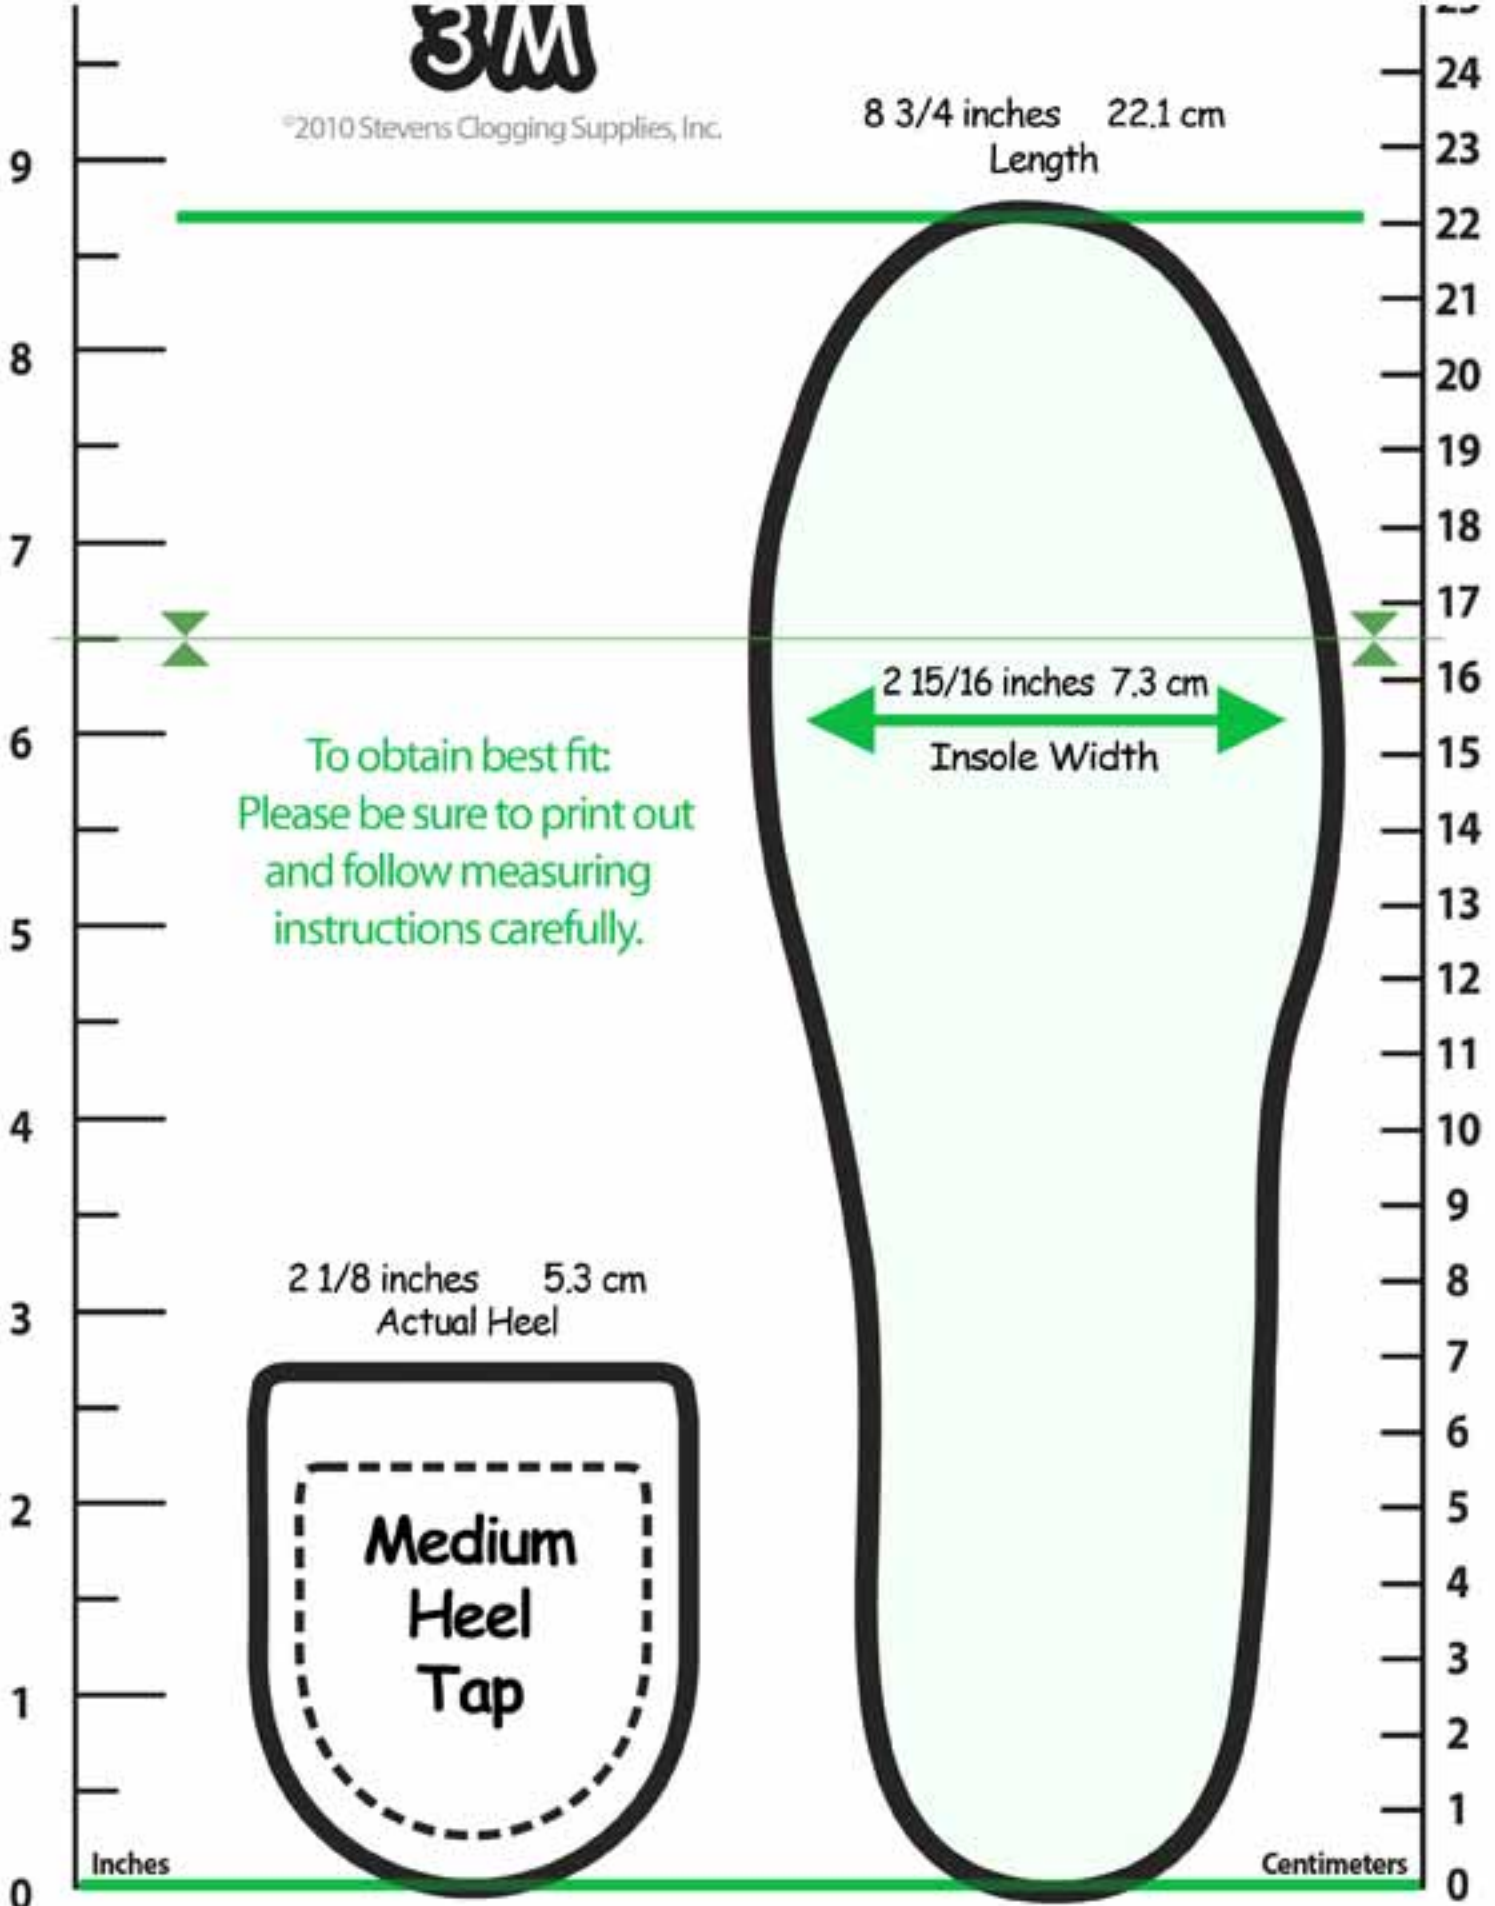

The fitting graphic for this shoe requires two letter pages.
Please print this PDF on your printer. Instructions are on separate page.

Childrens Dance Class 3M

©2010 Stevens Clogging Supplies, Inc.

8 3/4 inches 22.1 cm
Length

2 15/16 inches 7.3 cm

Insole Width

To obtain best fit:
Please be sure to print out
and follow measuring
instructions carefully.

©2010 Stevens Clogging Supplies, Inc.

8 3/4 inches 22.1 cm
Length

To obtain best fit:
Please be sure to print out
and follow measuring
instructions carefully.

2 1/8 inches 5.3 cm
Actual Heel

Medium
Heel
Tap