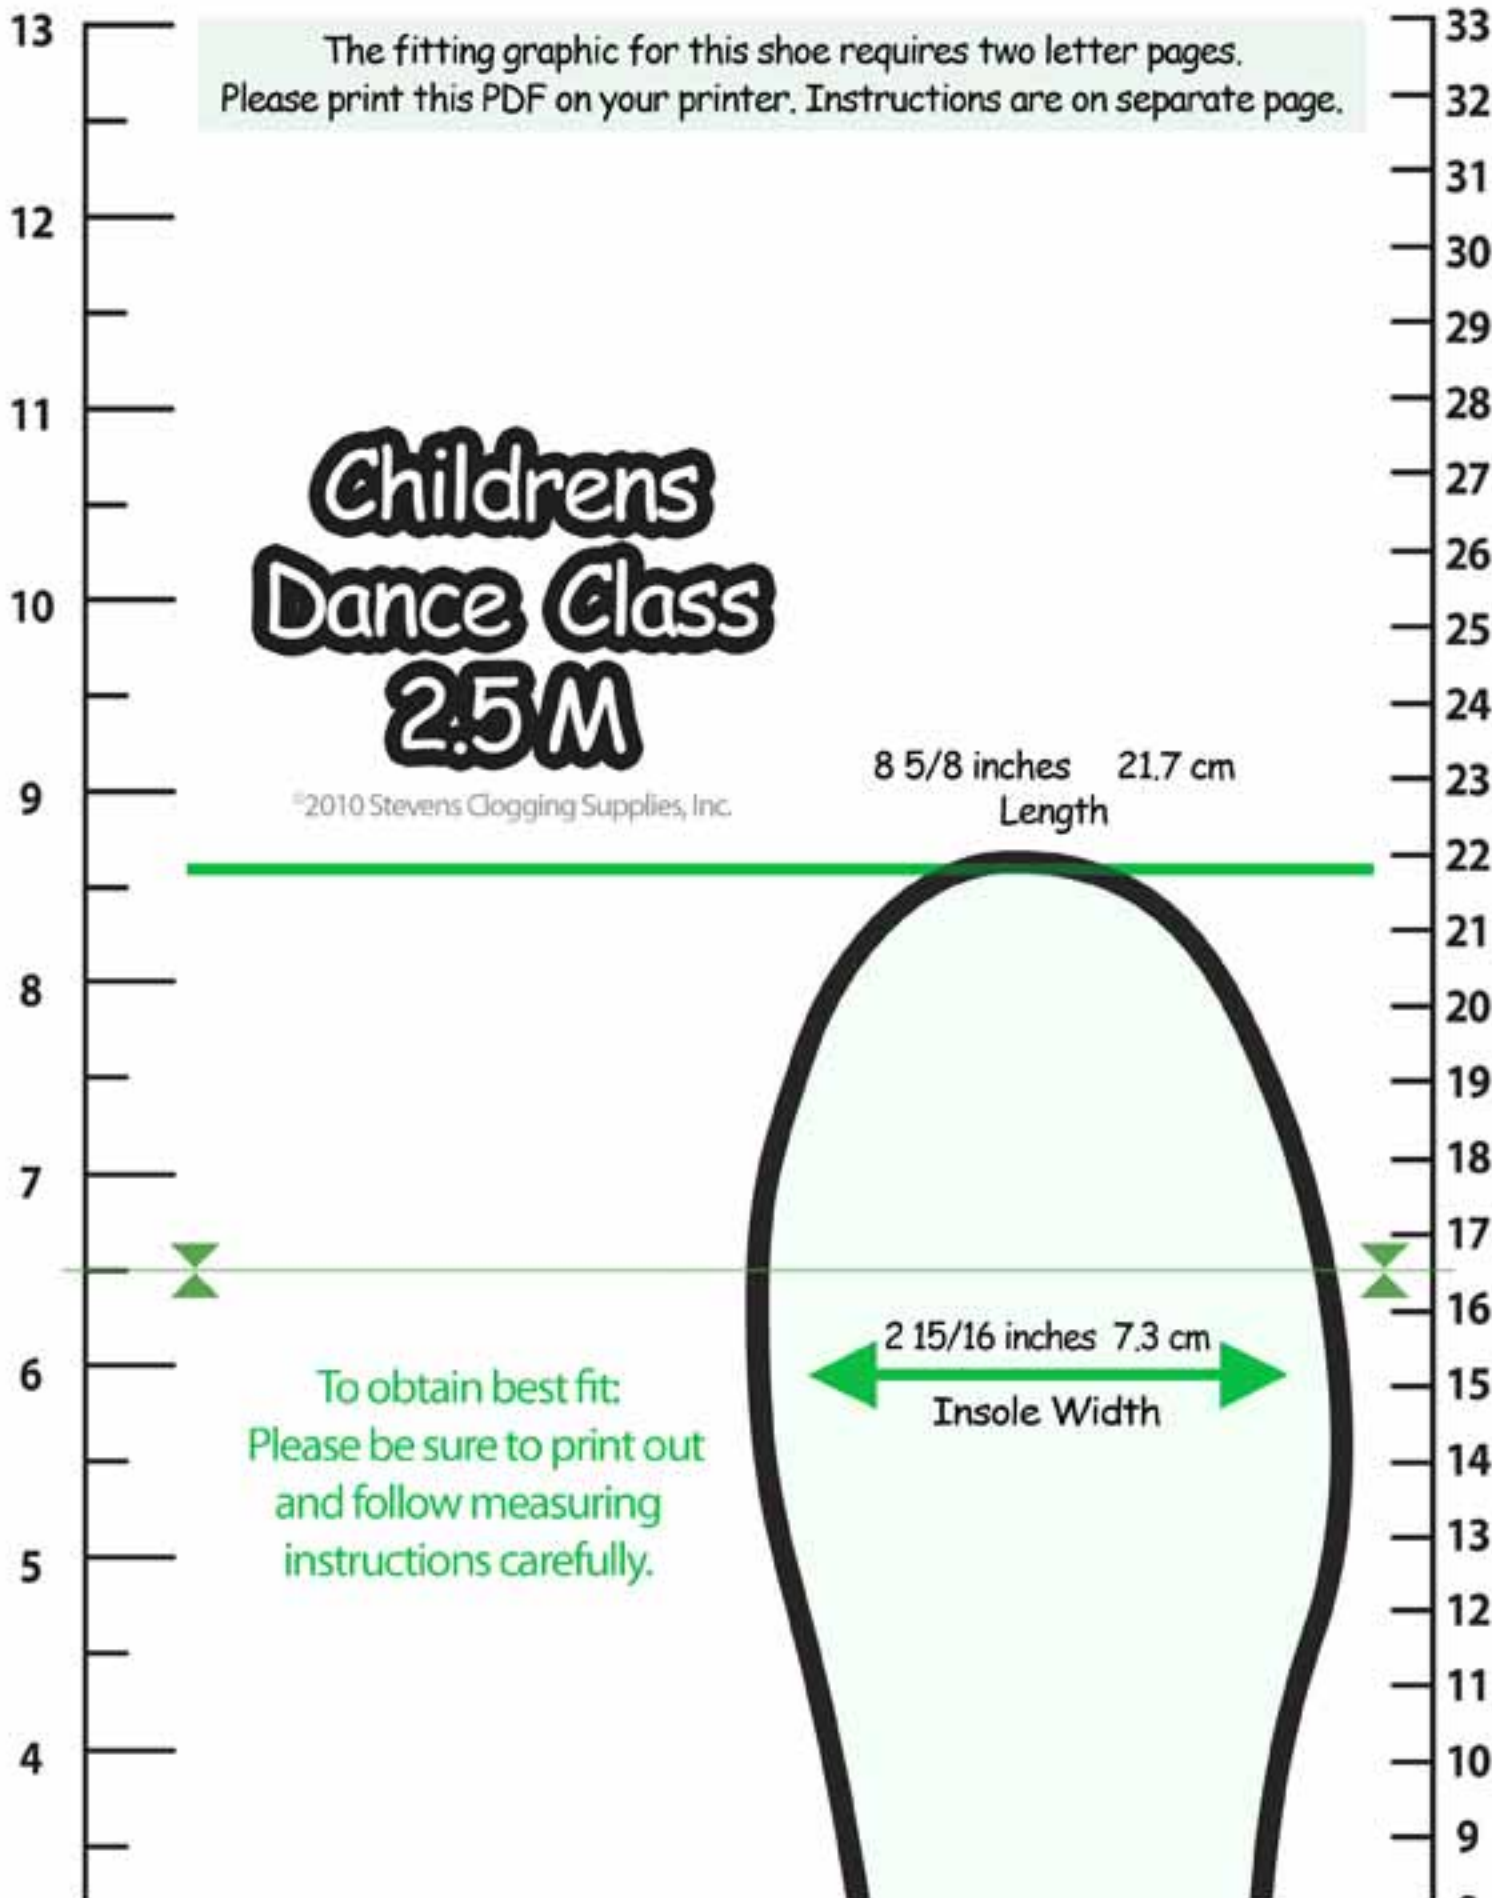

The fitting graphic for this shoe requires two letter pages.
Please print this PDF on your printer. Instructions are on separate page.

Childrens Dance Class 2.5M

©2010 Stevens Clogging Supplies, Inc.

8 5/8 inches 21.7 cm
Length

2 15/16 inches 7.3 cm
Insole Width

To obtain best fit:
Please be sure to print out
and follow measuring
instructions carefully.

2.5M

©2010 Stevens Clogging Supplies, Inc.

8 5/8 inches 21.7 cm
Length

To obtain best fit:
Please be sure to print out
and follow measuring
instructions carefully.

2 15/16 inches 7.3 cm
Insole Width

2 1/8 inches 5.3 cm
Actual Heel

Medium
Heel
Tap

Inches

Centimeters