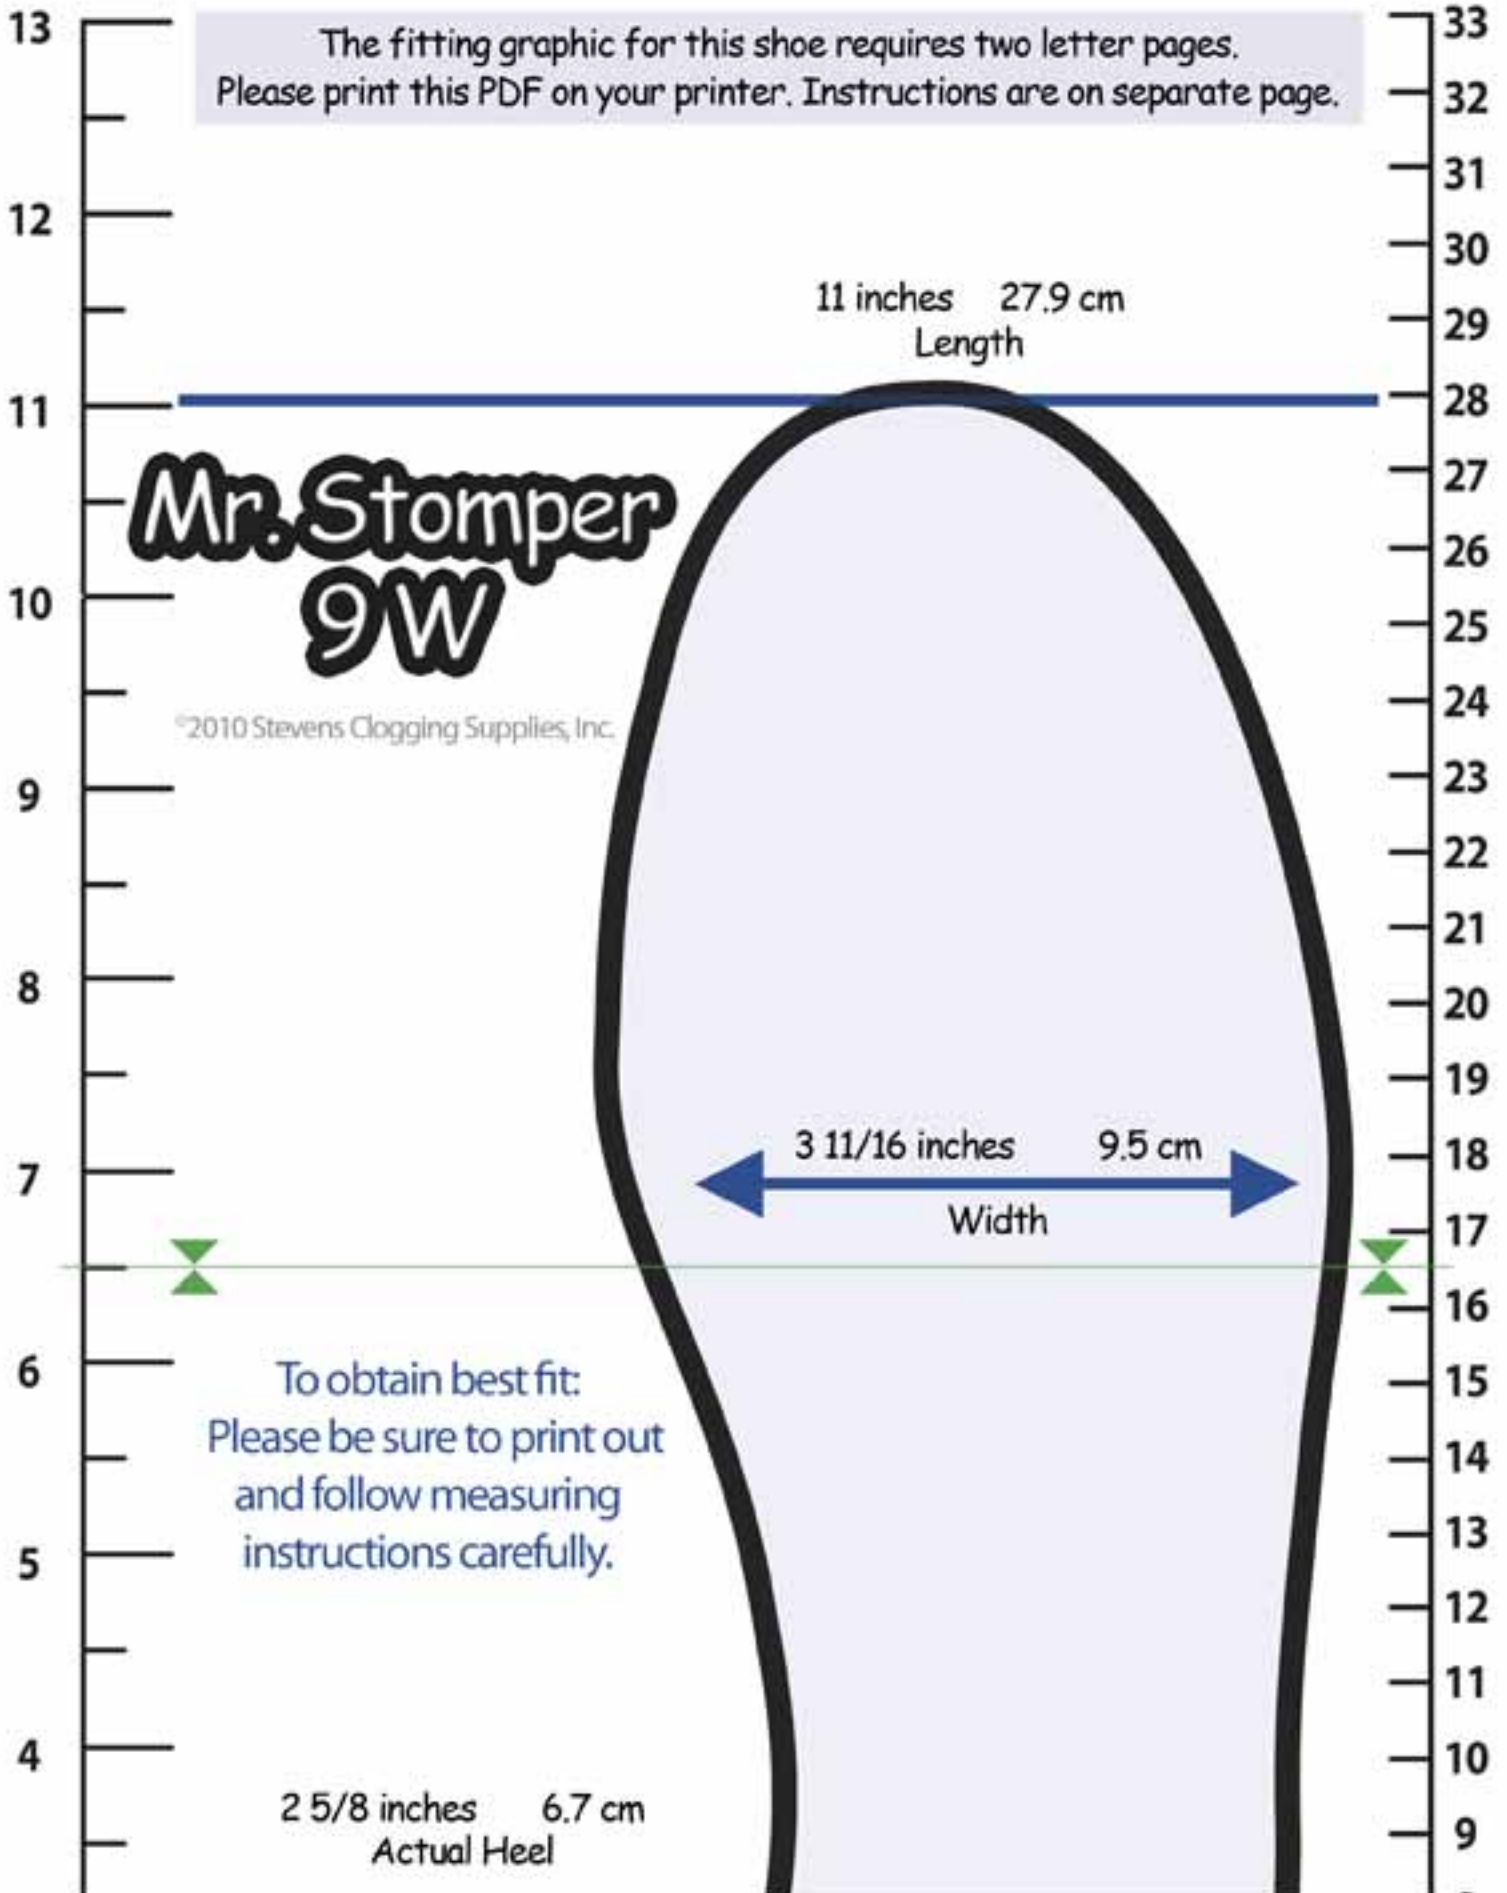

The fitting graphic for this shoe requires two letter pages.  
Please print this PDF on your printer. Instructions are on separate page.

©2010 Stevens Clogging Supplies, Inc.

To obtain best fit:  
Please be sure to print out  
and follow measuring  
instructions carefully.

2 5/8 inches 6.7 cm  
Actual Heel

Large  
Heel  
Tap

Inches

Centimeters