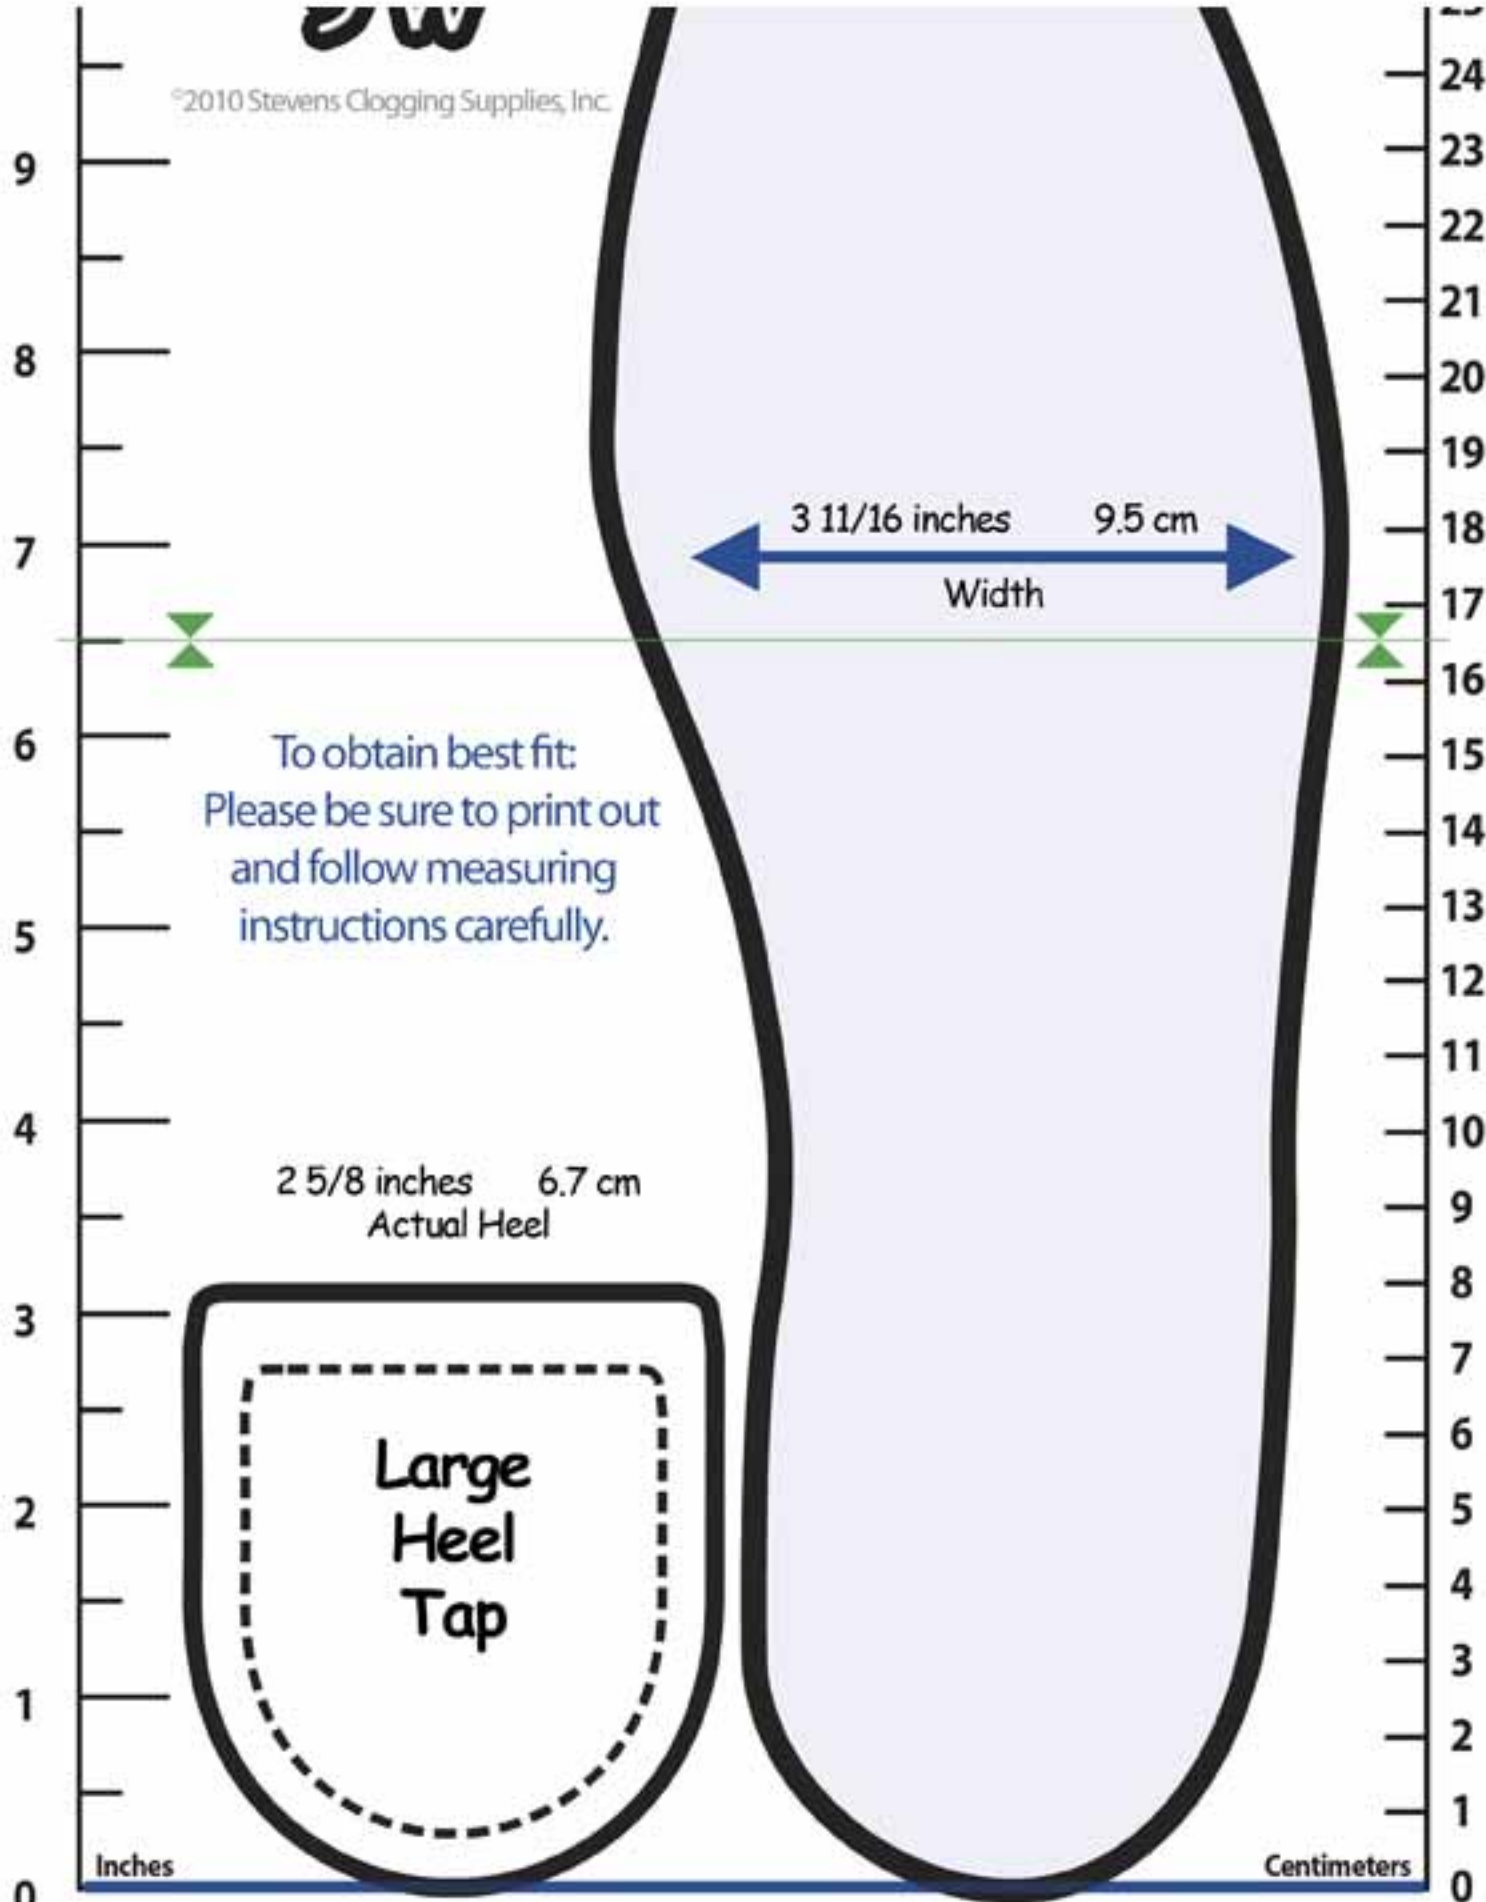

The fitting graphic for this shoe requires two letter pages.  
Please print this PDF on your printer. Instructions are on separate page.

©2010 Stevens Clogging Supplies, Inc.

To obtain best fit:  
Please be sure to print out  
and follow measuring  
instructions carefully.

2 5/8 inches 6.7 cm  
Actual Heel

Large  
Heel  
Tap

Inches

Centimeters