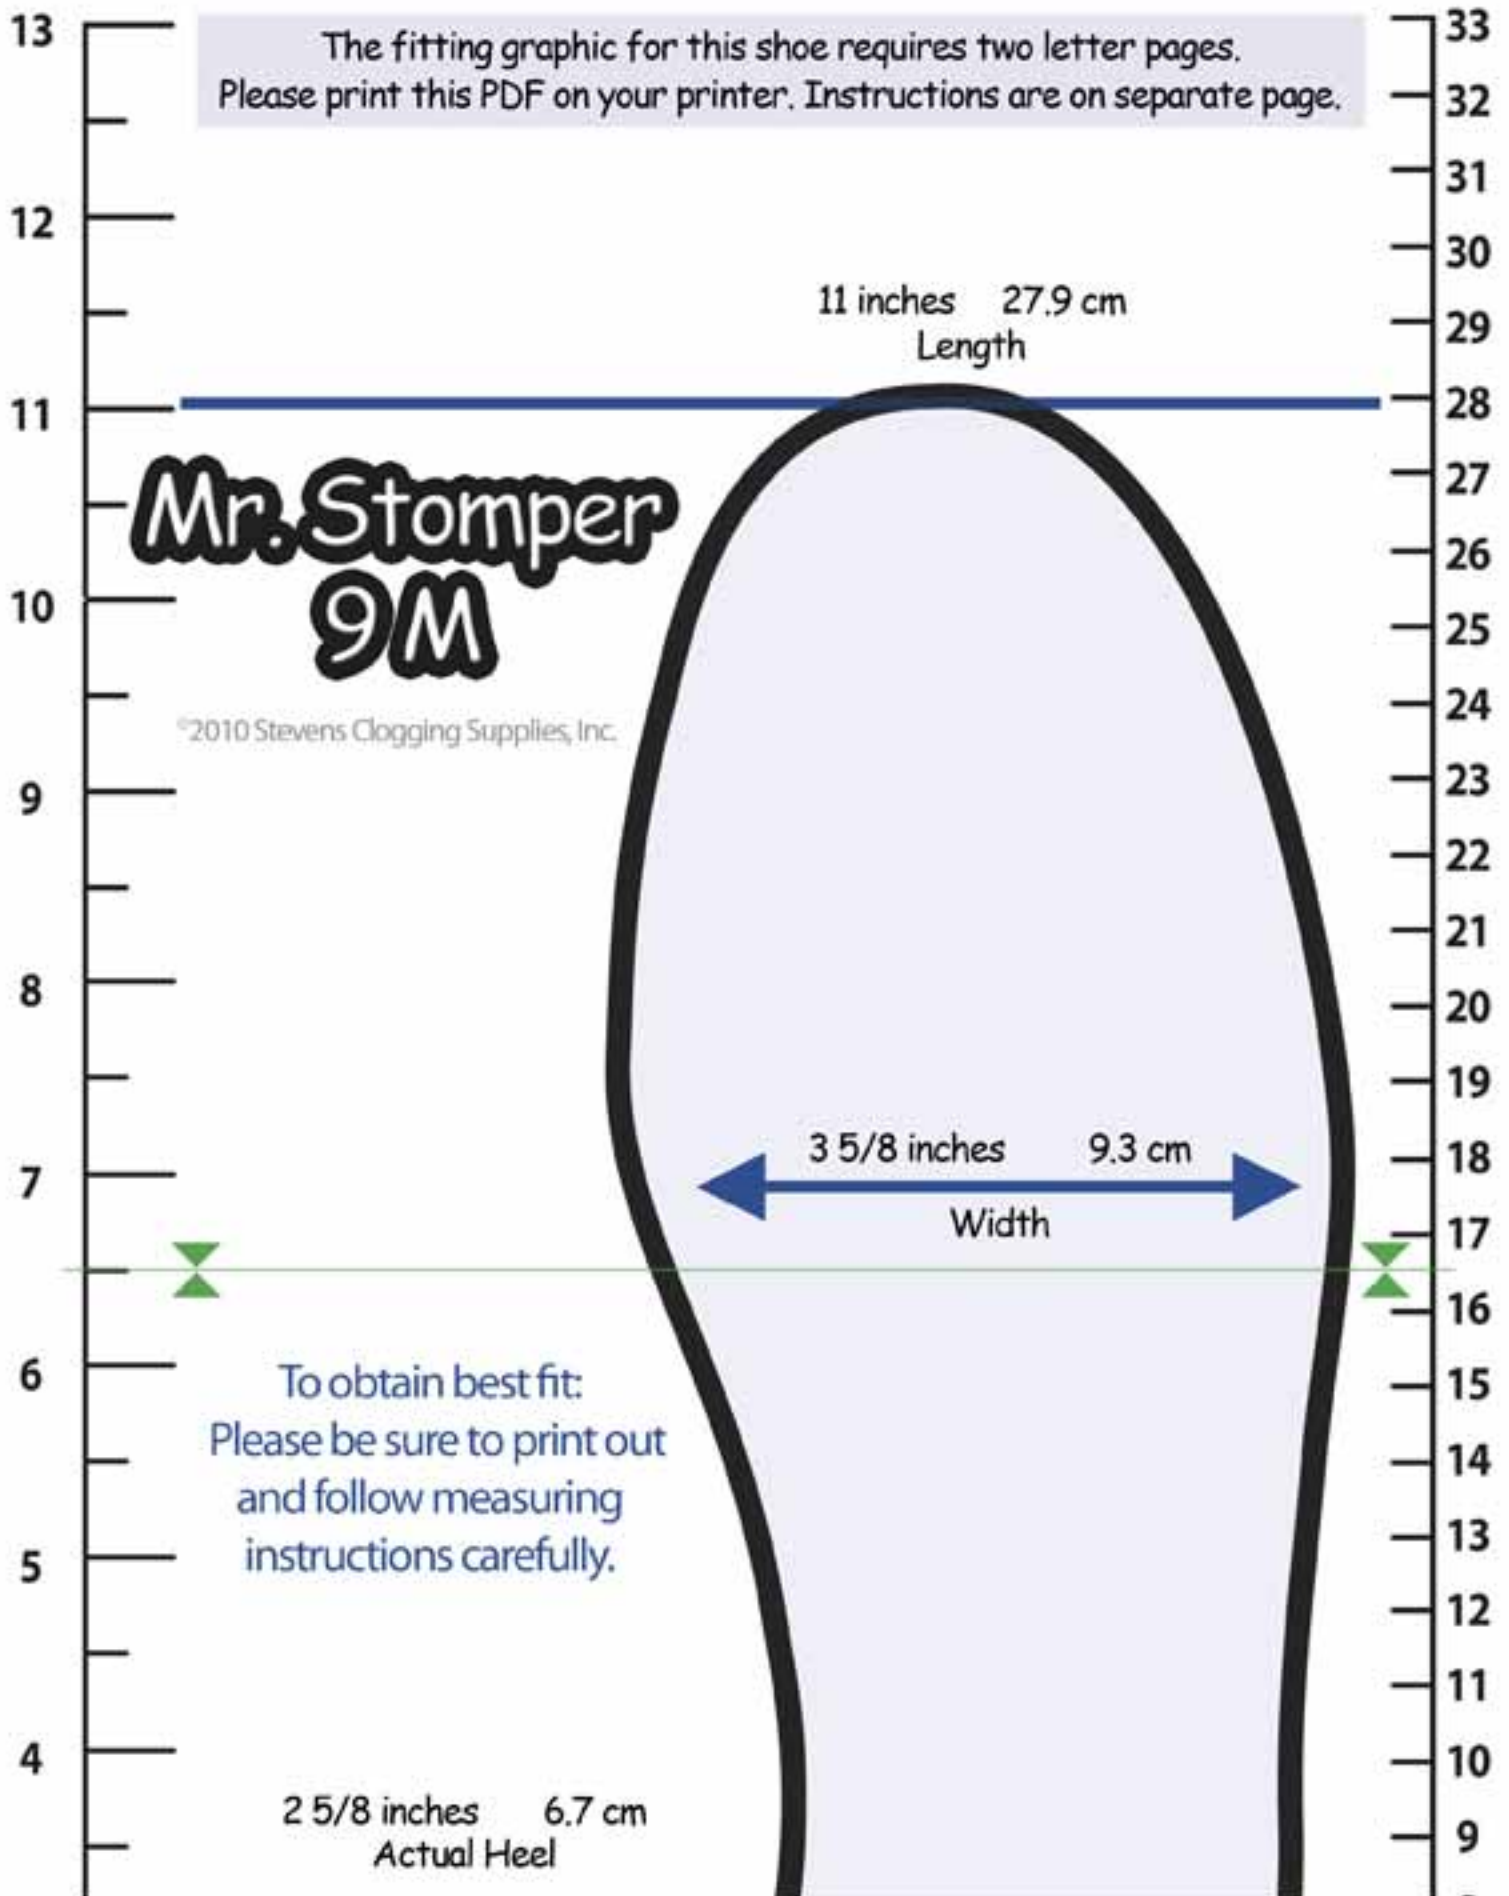

The fitting graphic for this shoe requires two letter pages.
Please print this PDF on your printer. Instructions are on separate page.

Mr. Stomper
9M

©2010 Stevens Clogging Supplies, Inc.

To obtain best fit:
Please be sure to print out
and follow measuring
instructions carefully.

2 5/8 inches 6.7 cm
Actual Heel

©2010 Stevens Clogging Supplies, Inc.

To obtain best fit:
Please be sure to print out
and follow measuring
instructions carefully.

2 5/8 inches 6.7 cm
Actual Heel

Large
Heel
Tap

Inches

Centimeters