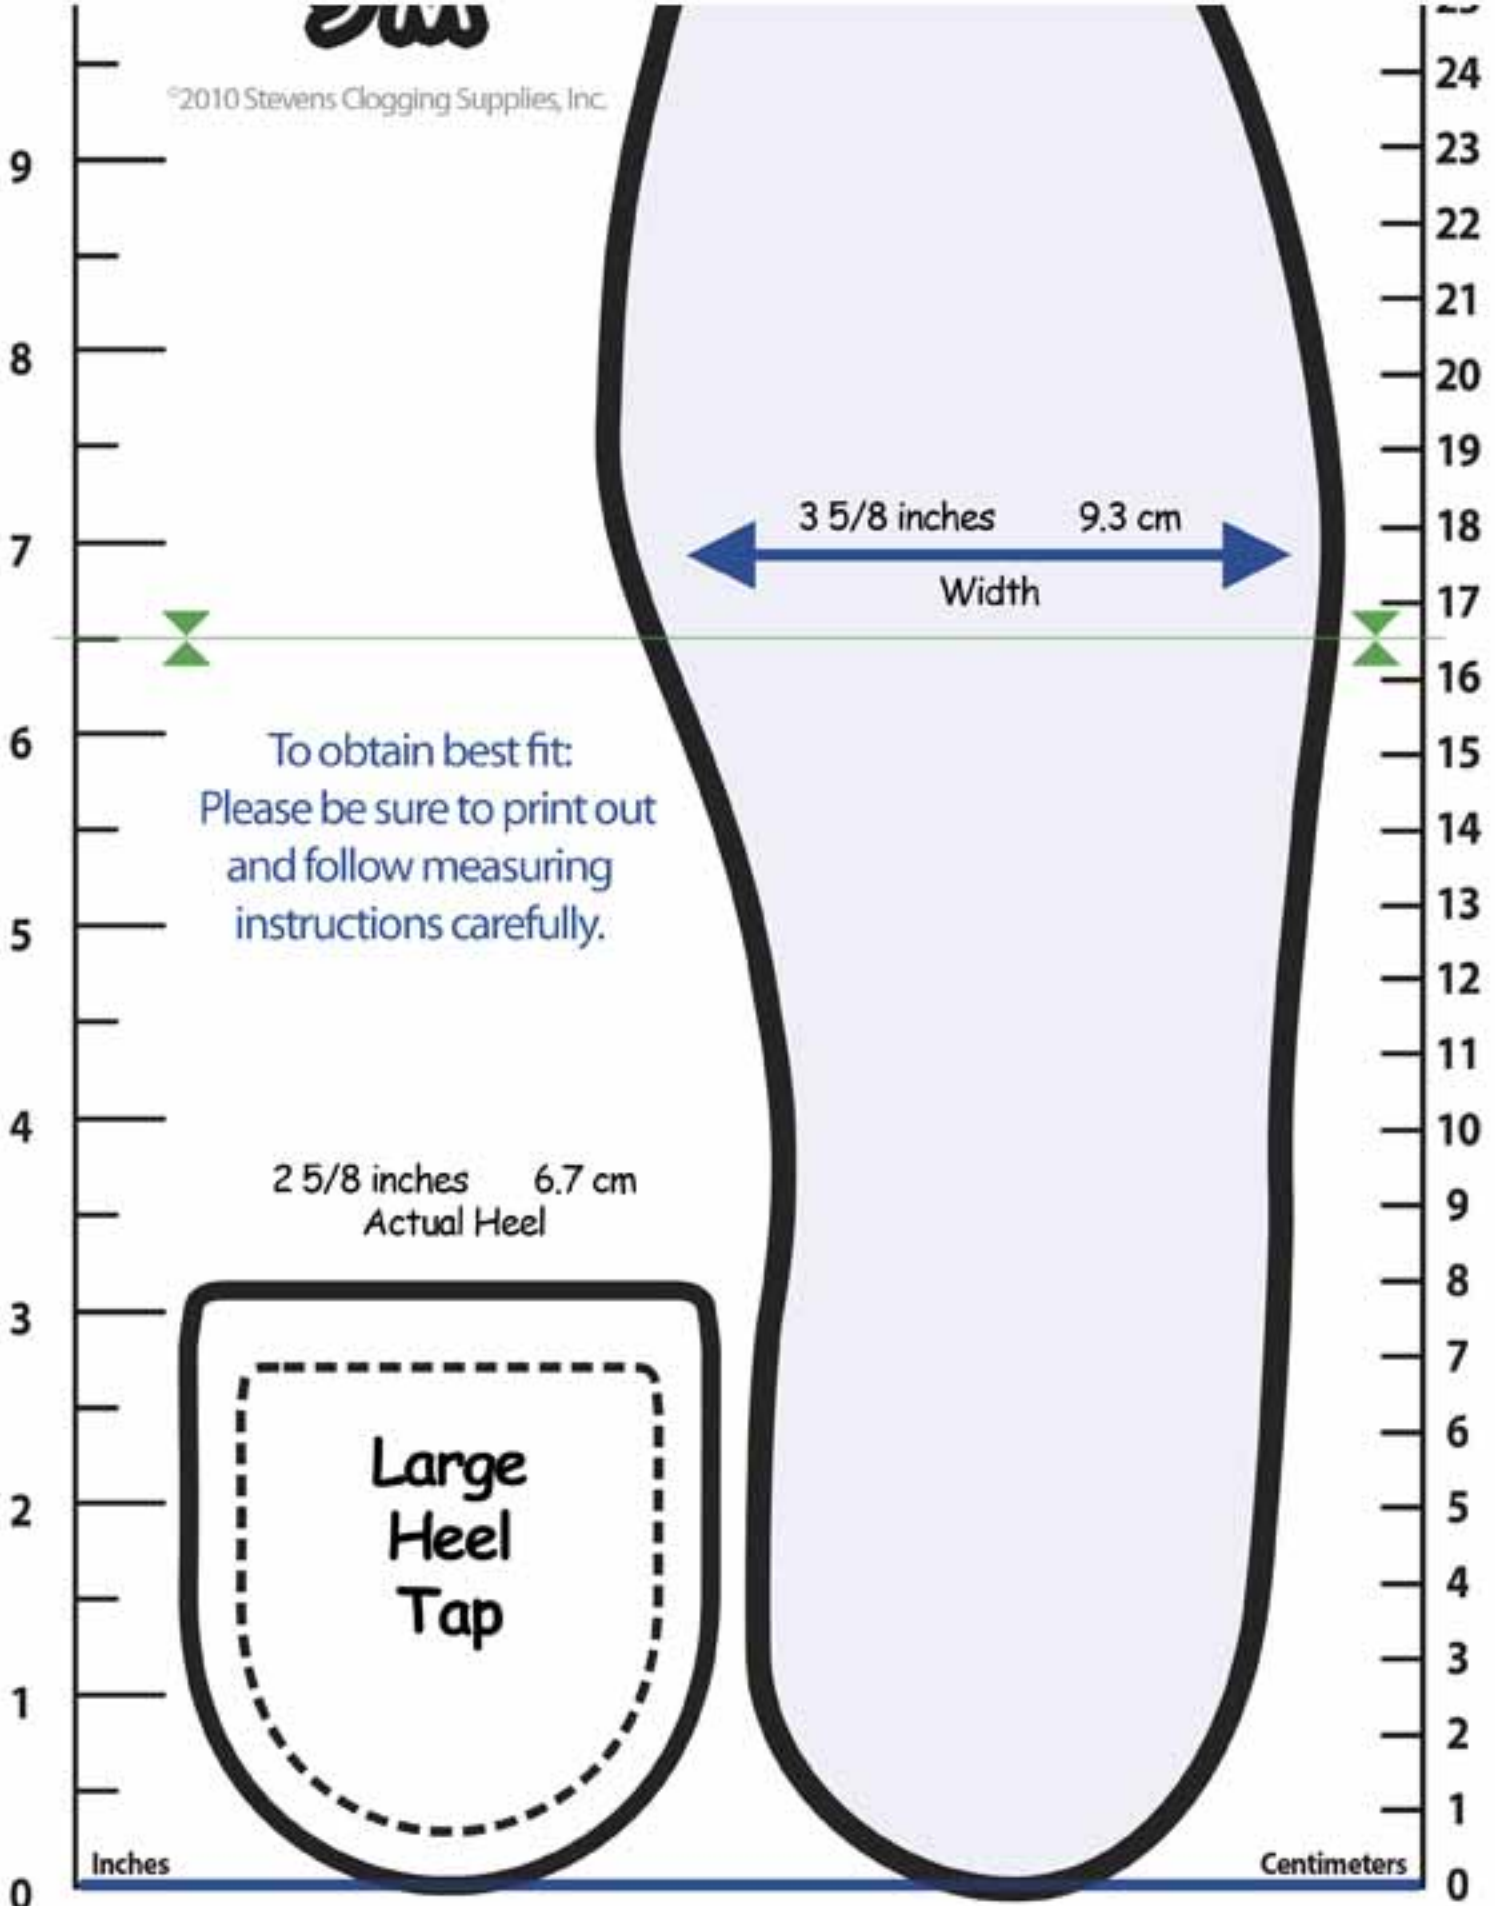

The fitting graphic for this shoe requires two letter pages.
Please print this PDF on your printer. Instructions are on separate page.

Mr. Stomper
9M

©2010 Stevens Clogging Supplies, Inc.

To obtain best fit:
Please be sure to print out
and follow measuring
instructions carefully.

2 5/8 inches 6.7 cm
Actual Heel

©2010 Stevens Clogging Supplies, Inc.

To obtain best fit:
Please be sure to print out
and follow measuring
instructions carefully.

2 5/8 inches 6.7 cm
Actual Heel

Large
Heel
Tap

Inches

Centimeters