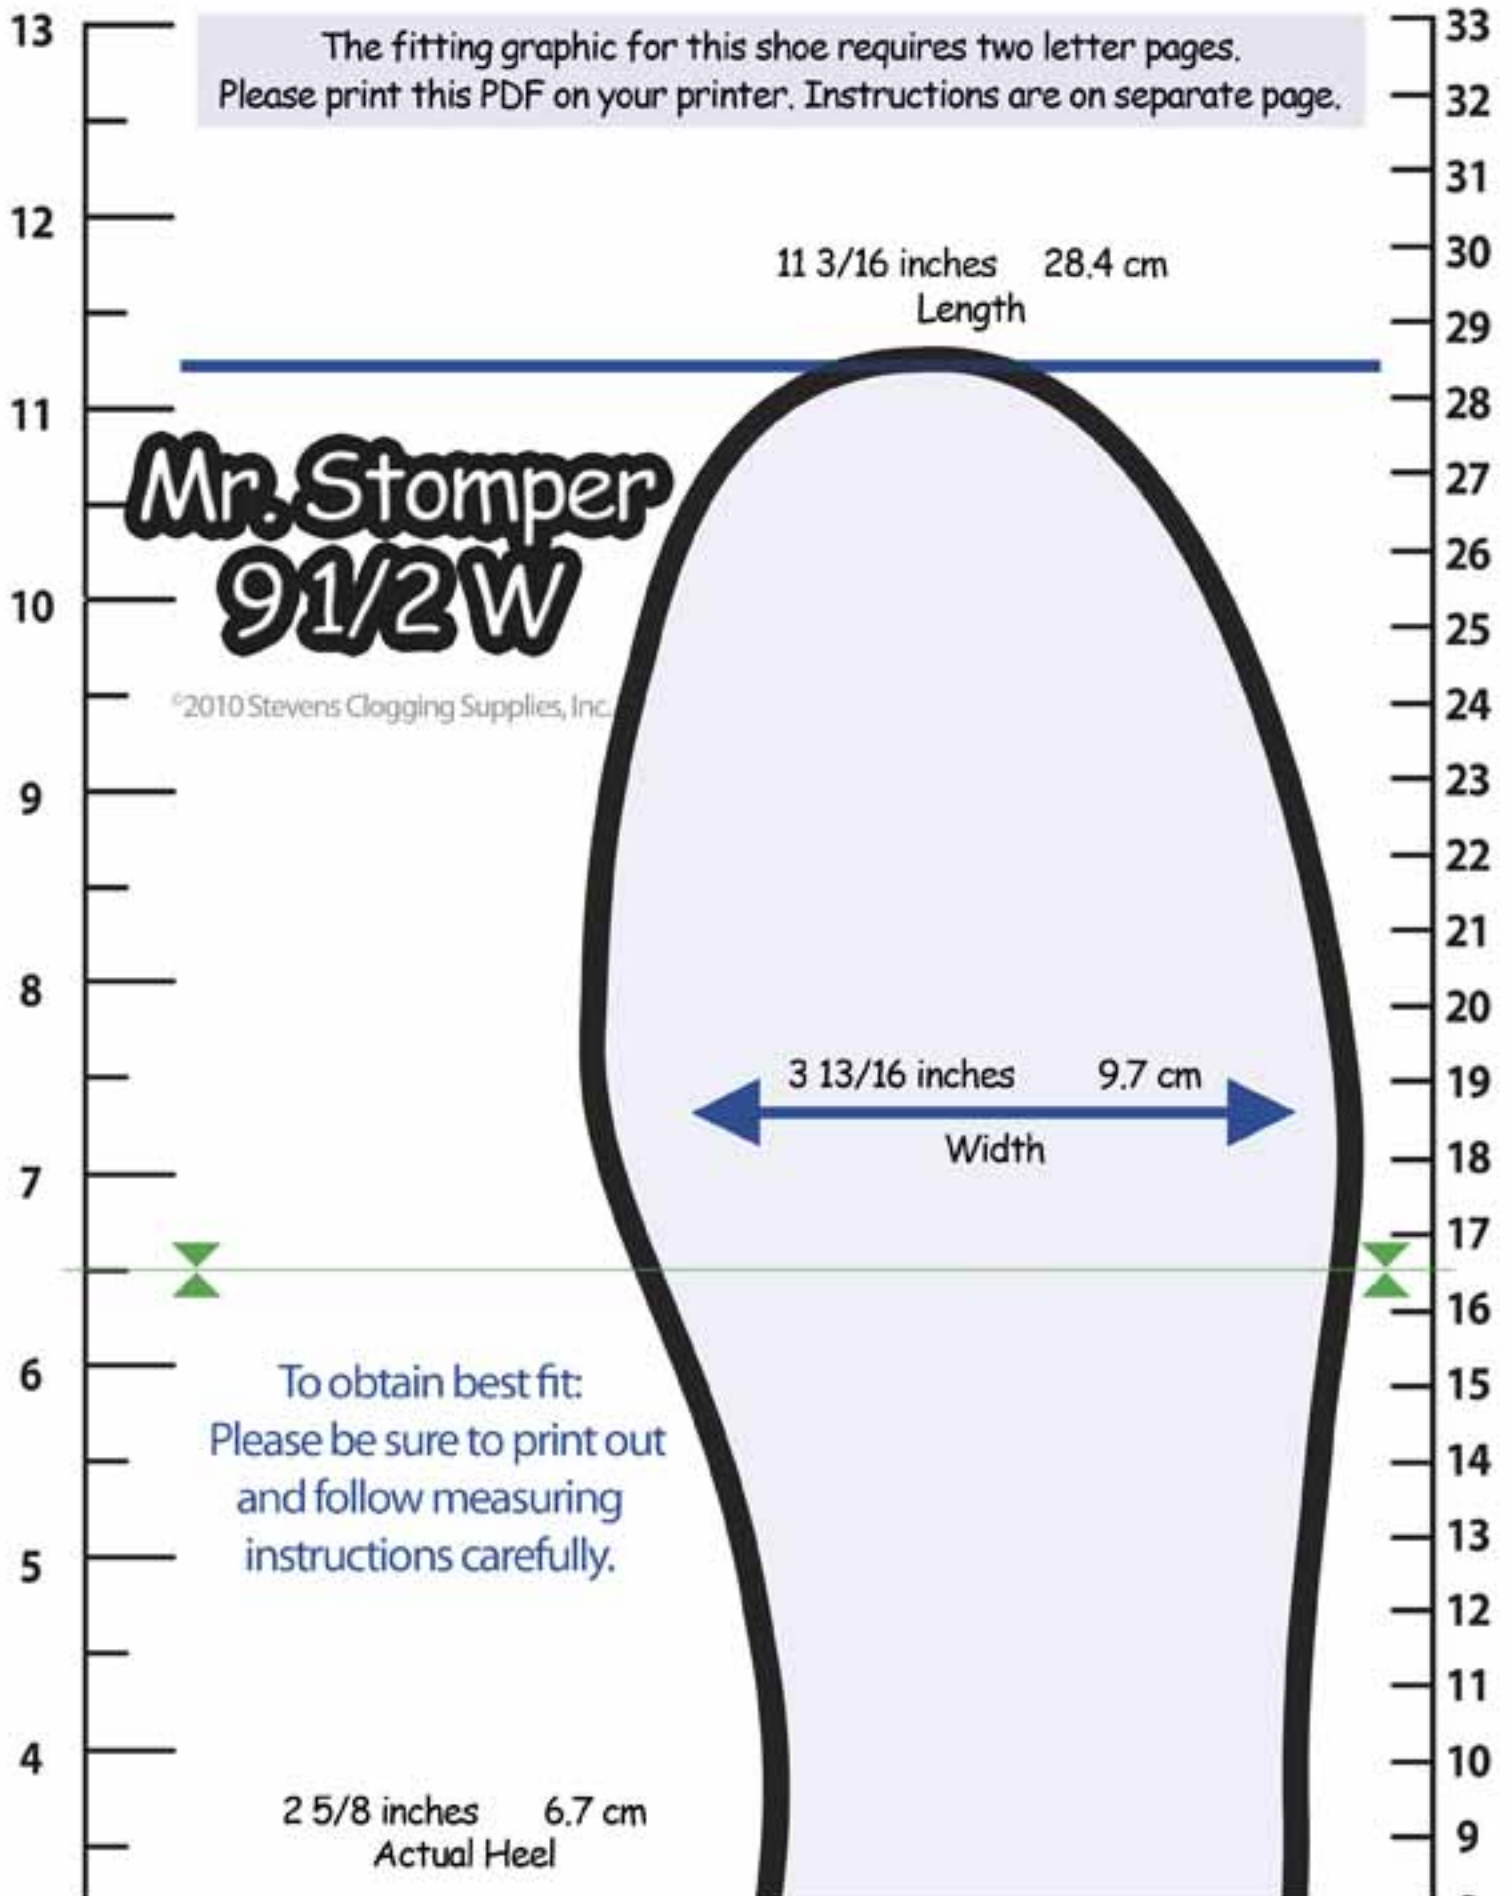

The fitting graphic for this shoe requires two letter pages.  
Please print this PDF on your printer. Instructions are on separate page.

©2010 Stevens Clogging Supplies, Inc.