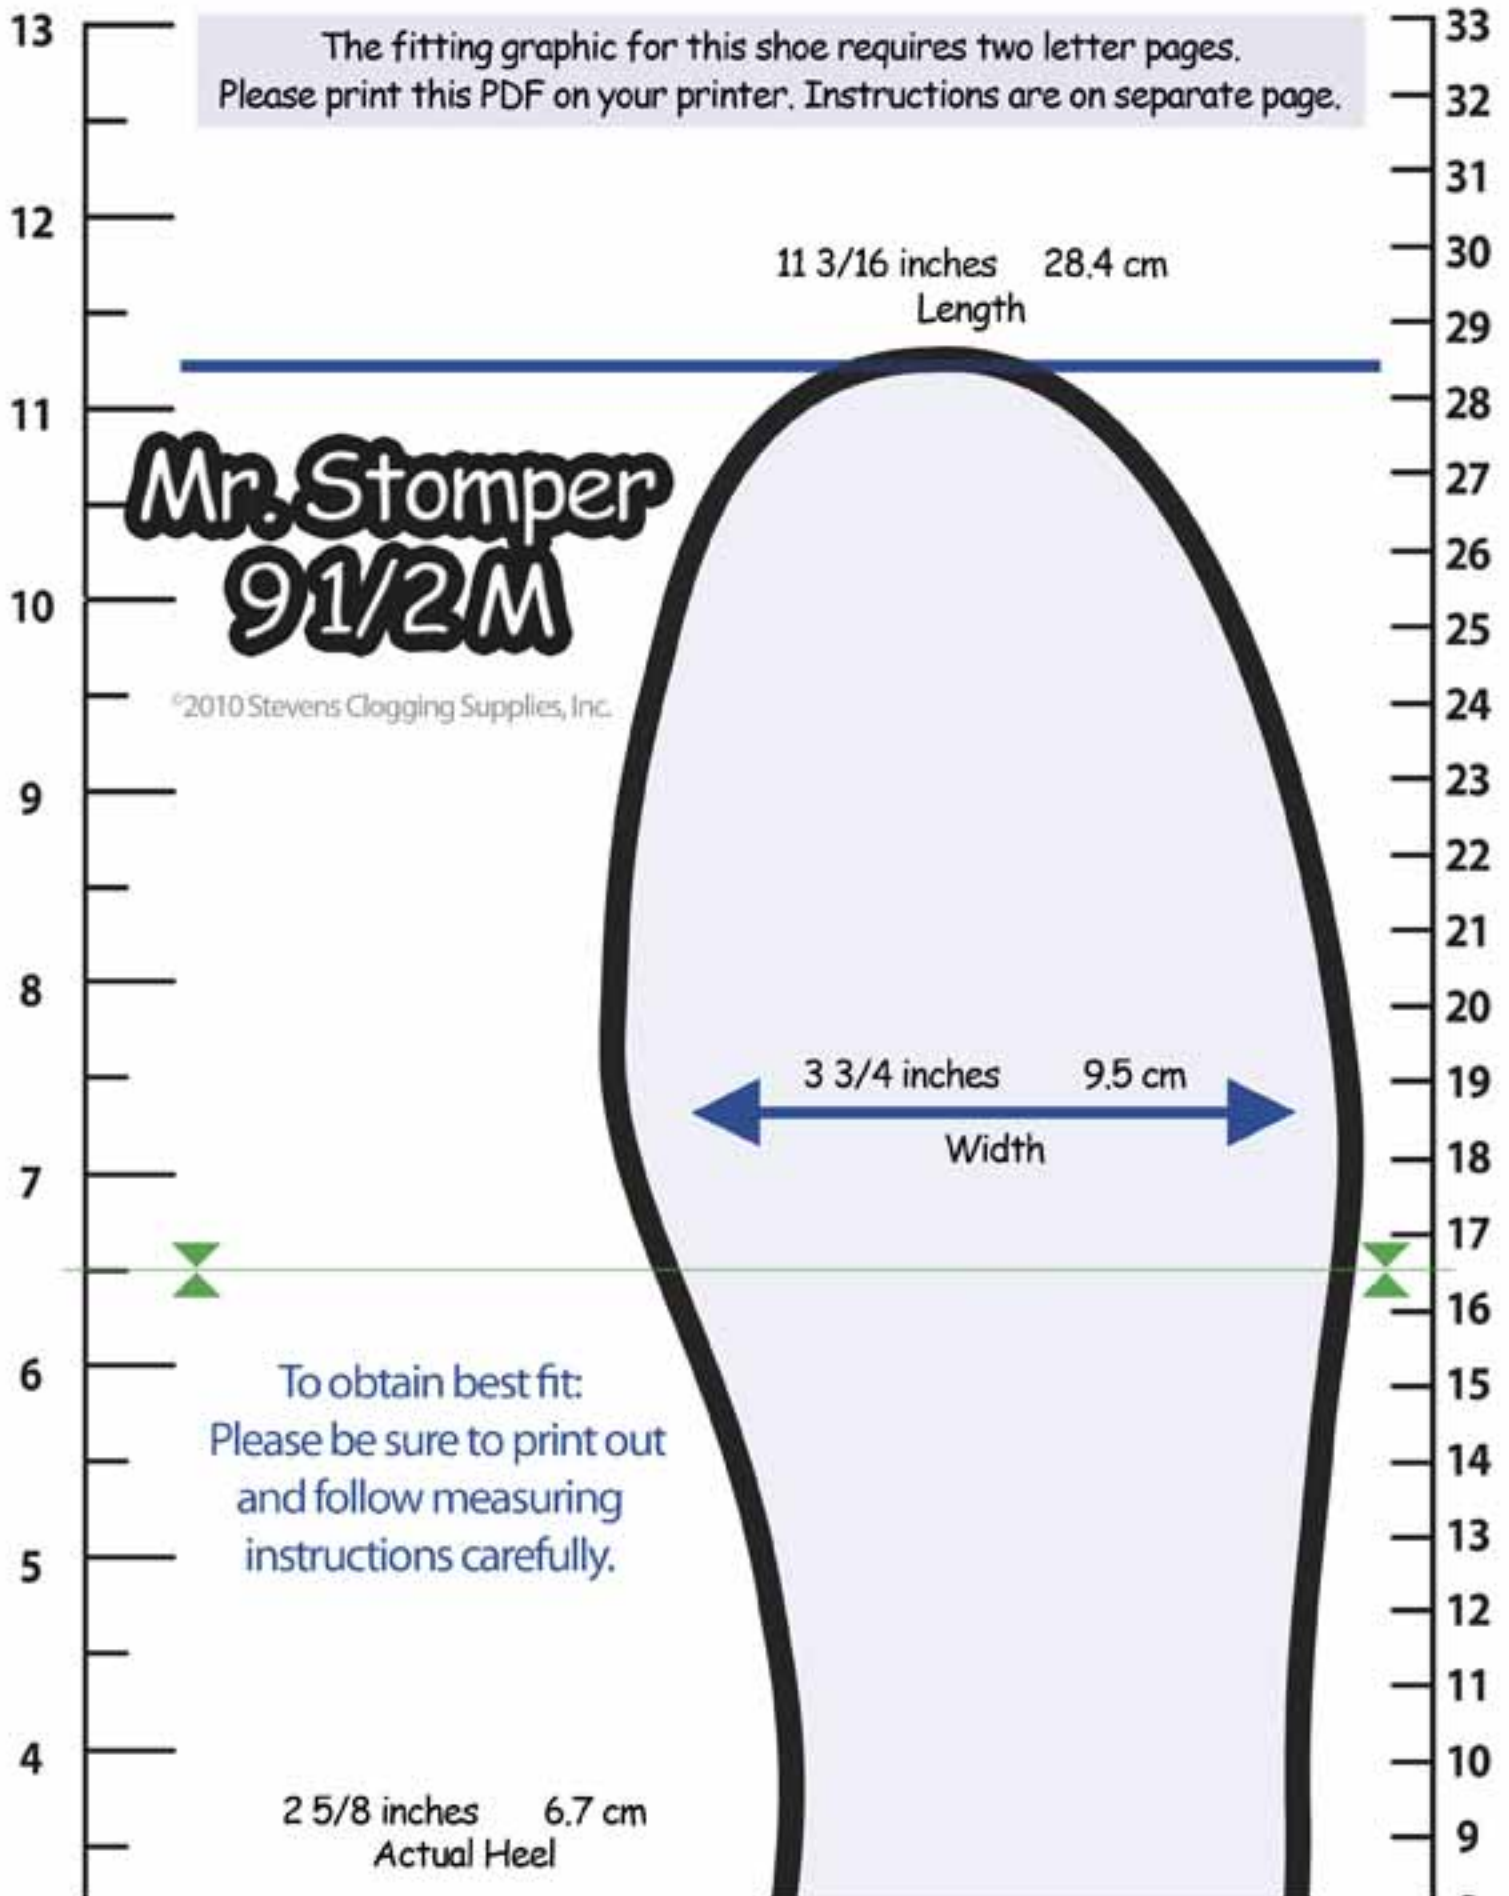

The fitting graphic for this shoe requires two letter pages.
Please print this PDF on your printer. Instructions are on separate page.

©2010 Stevens Clogging Supplies, Inc.