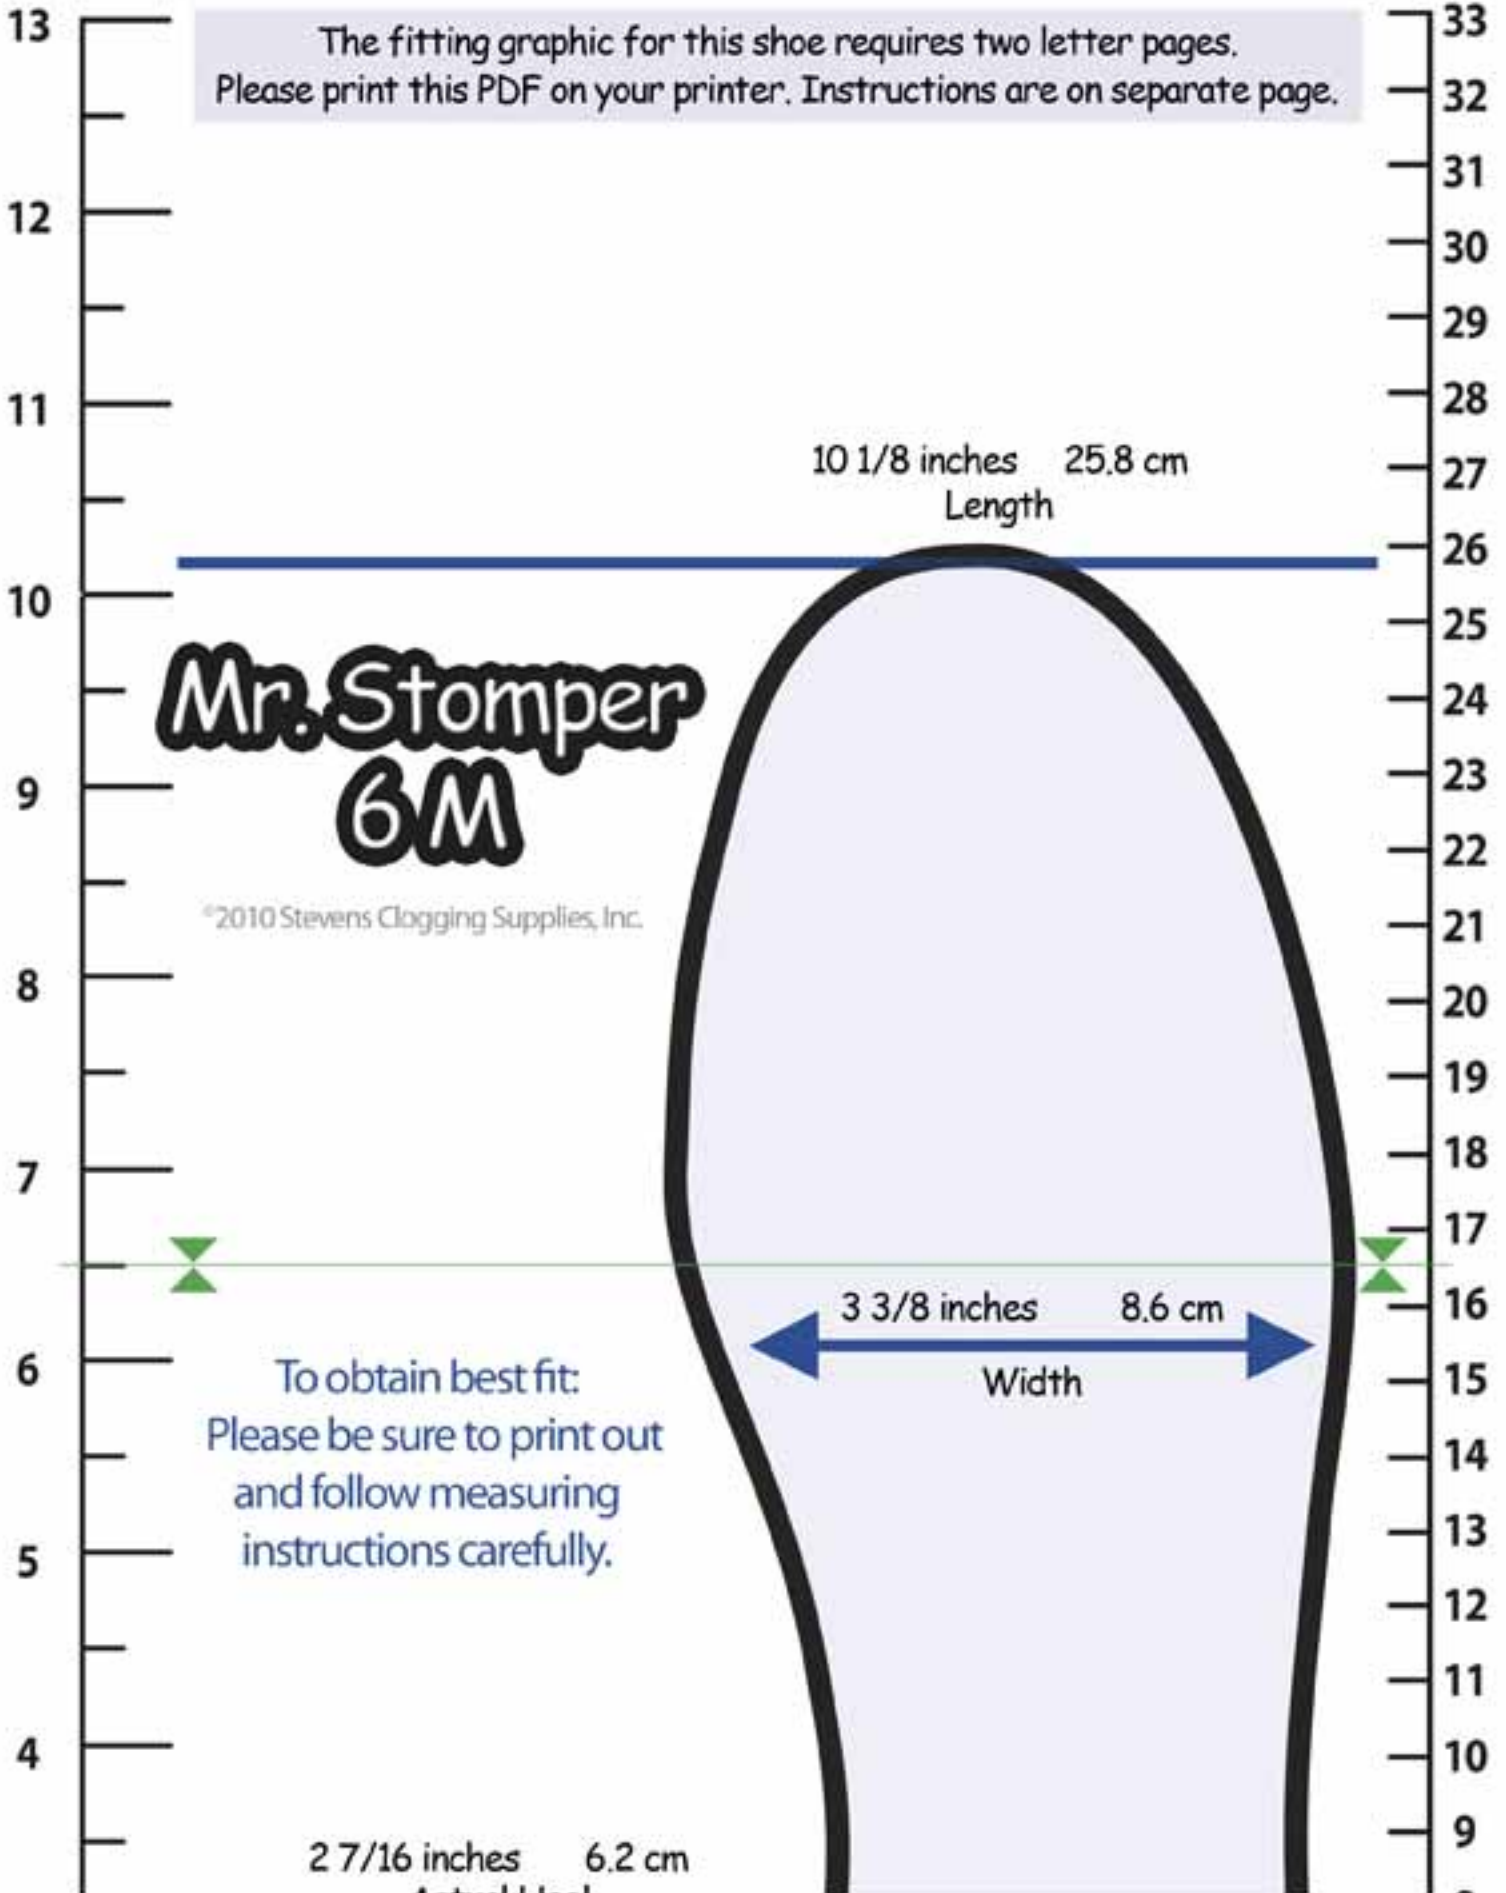

The fitting graphic for this shoe requires two letter pages.
Please print this PDF on your printer. Instructions are on separate page.

Mr. Stomper 6M

©2010 Stevens Clogging Supplies, Inc.

To obtain best fit:
Please be sure to print out
and follow measuring
instructions carefully.

$3 \frac{3}{8}$ inches 8.6 cm
Width

$2 \frac{7}{16}$ inches 6.2 cm
Actual Heel

Large
Heel
Tap

Inches

Centimeters