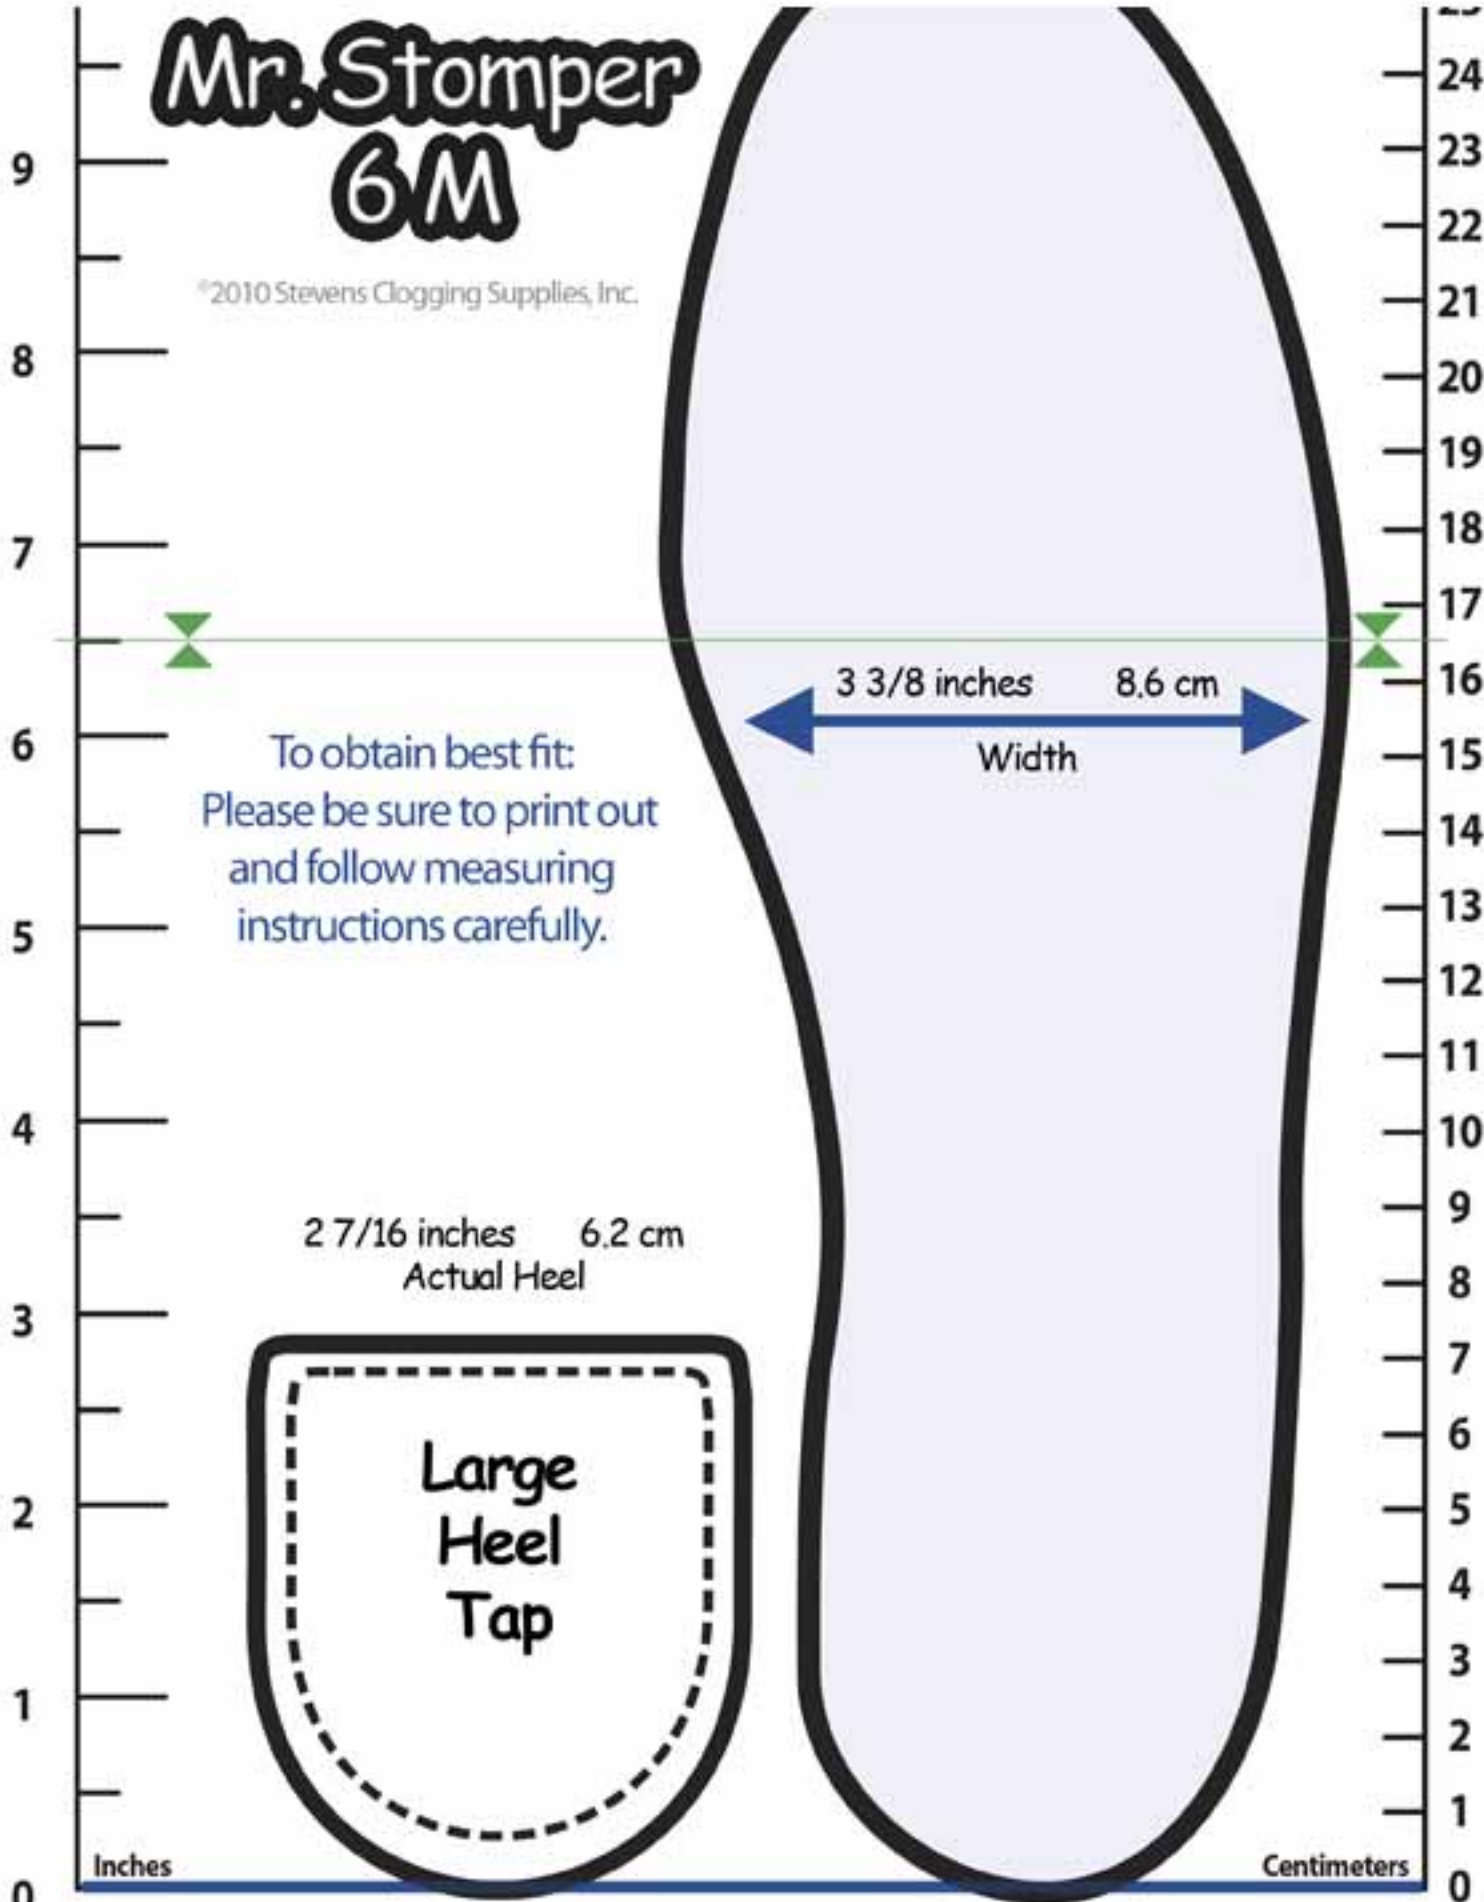

The fitting graphic for this shoe requires two letter pages.
Please print this PDF on your printer. Instructions are on separate page.

Mr. Stomper 6M

©2010 Stevens Clogging Supplies, Inc.

To obtain best fit:
Please be sure to print out
and follow measuring
instructions carefully.

$3 \frac{3}{8}$ inches 8.6 cm
Width

$2 \frac{7}{16}$ inches 6.2 cm
Actual Heel

Large
Heel
Tap

Inches

Centimeters