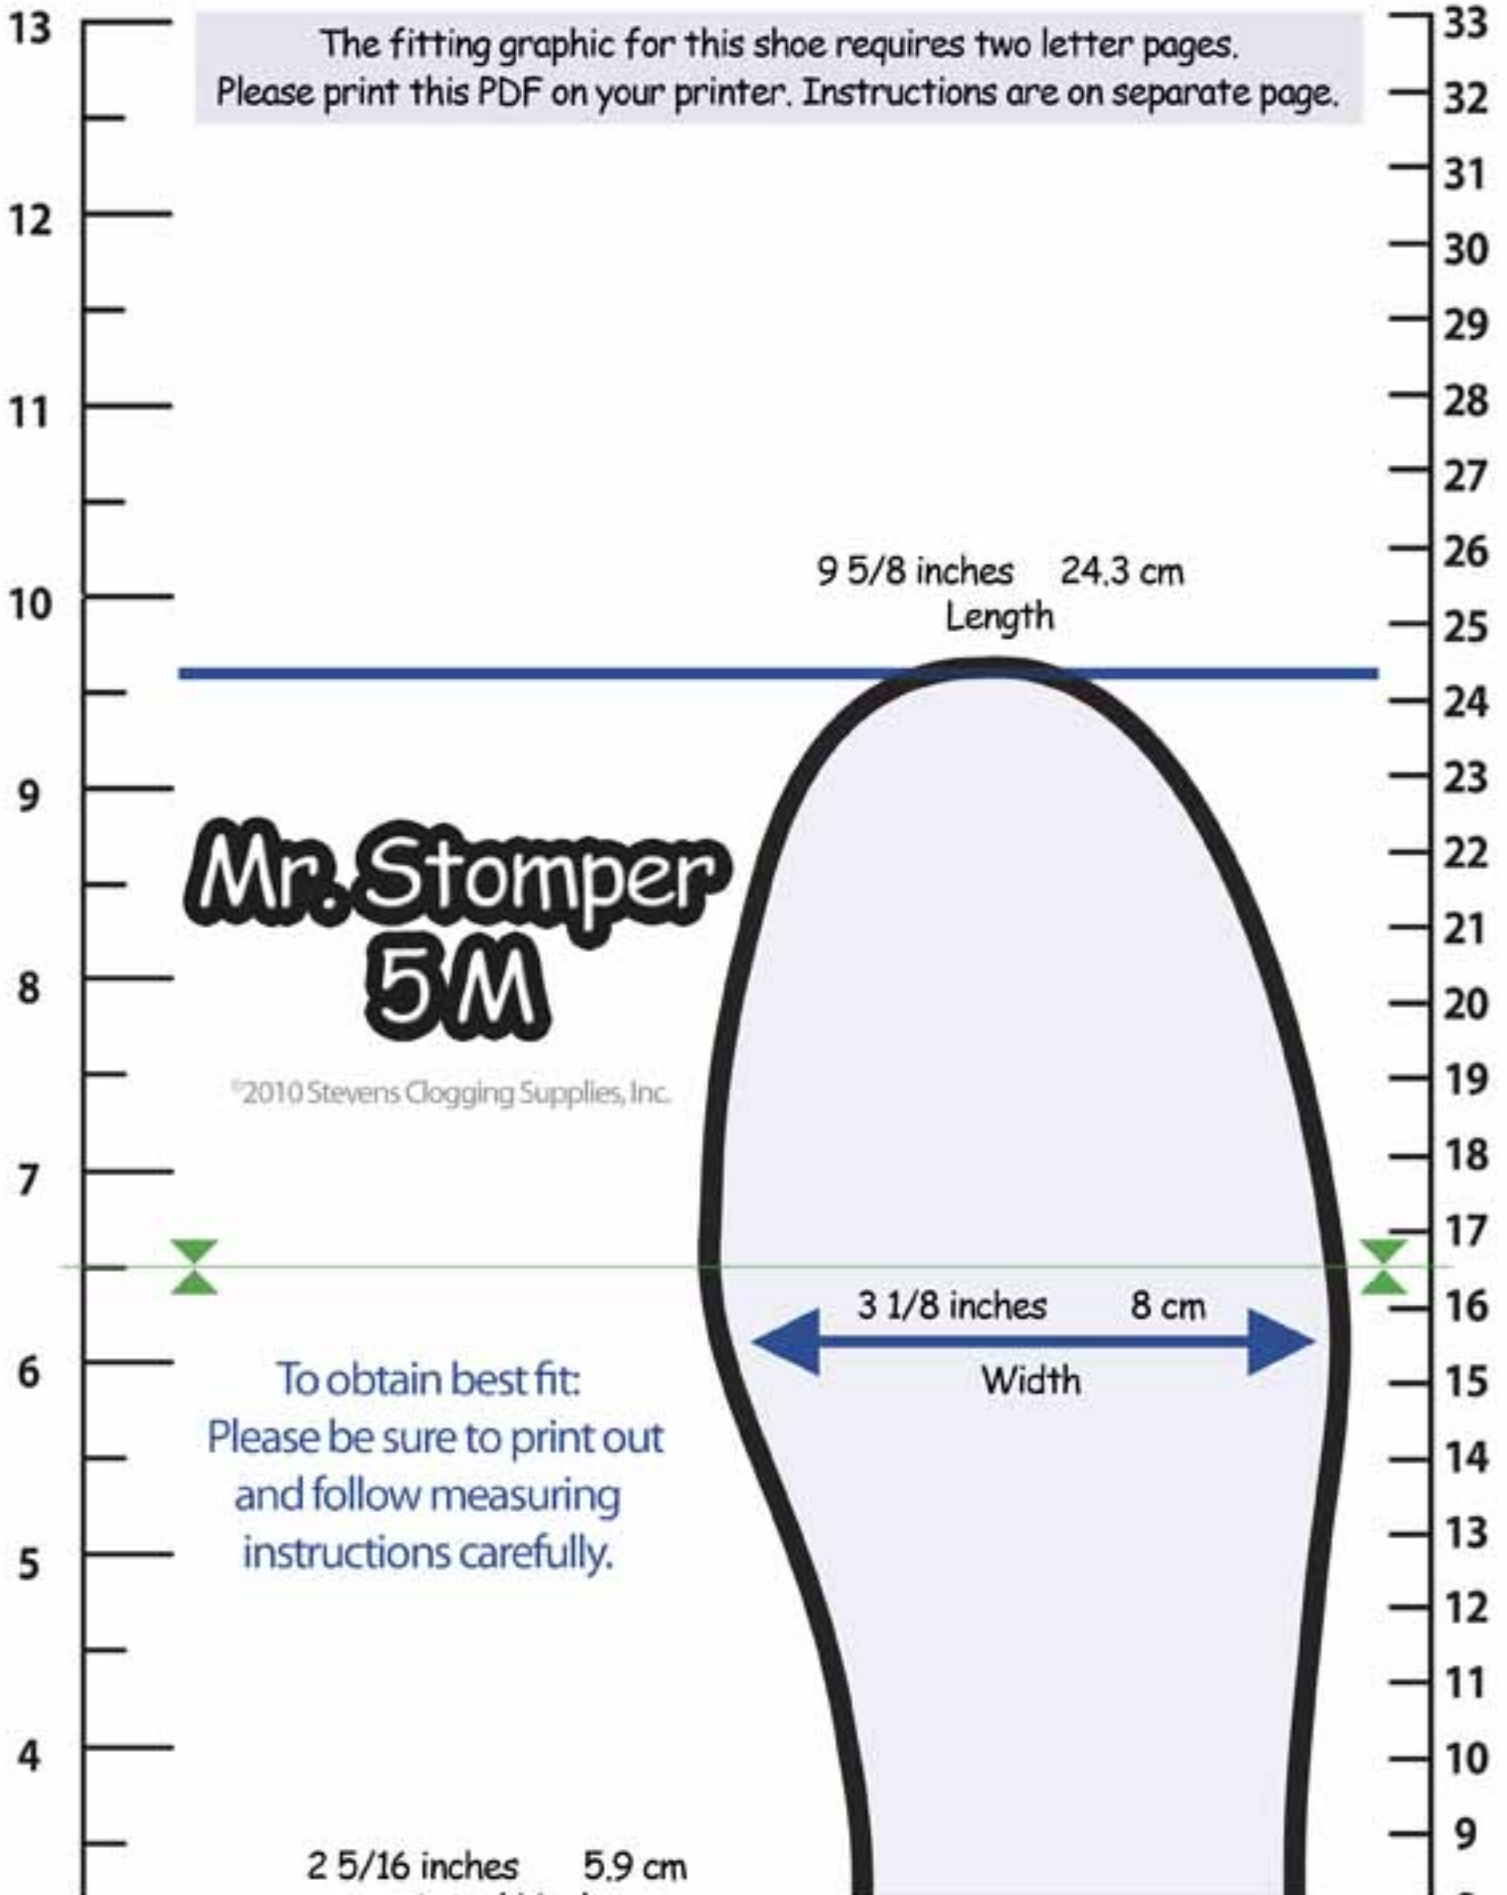

The fitting graphic for this shoe requires two letter pages.
Please print this PDF on your printer. Instructions are on separate page.

Mr. Stomper 5M

©2010 Stevens Clogging Supplies, Inc.

To obtain best fit:
Please be sure to print out
and follow measuring
instructions carefully.

2 5/16 inches 5.9 cm
Actual Heel

Medium
Heel
Tap

3 1/8 inches 8 cm

Width

Inches

Centimeters