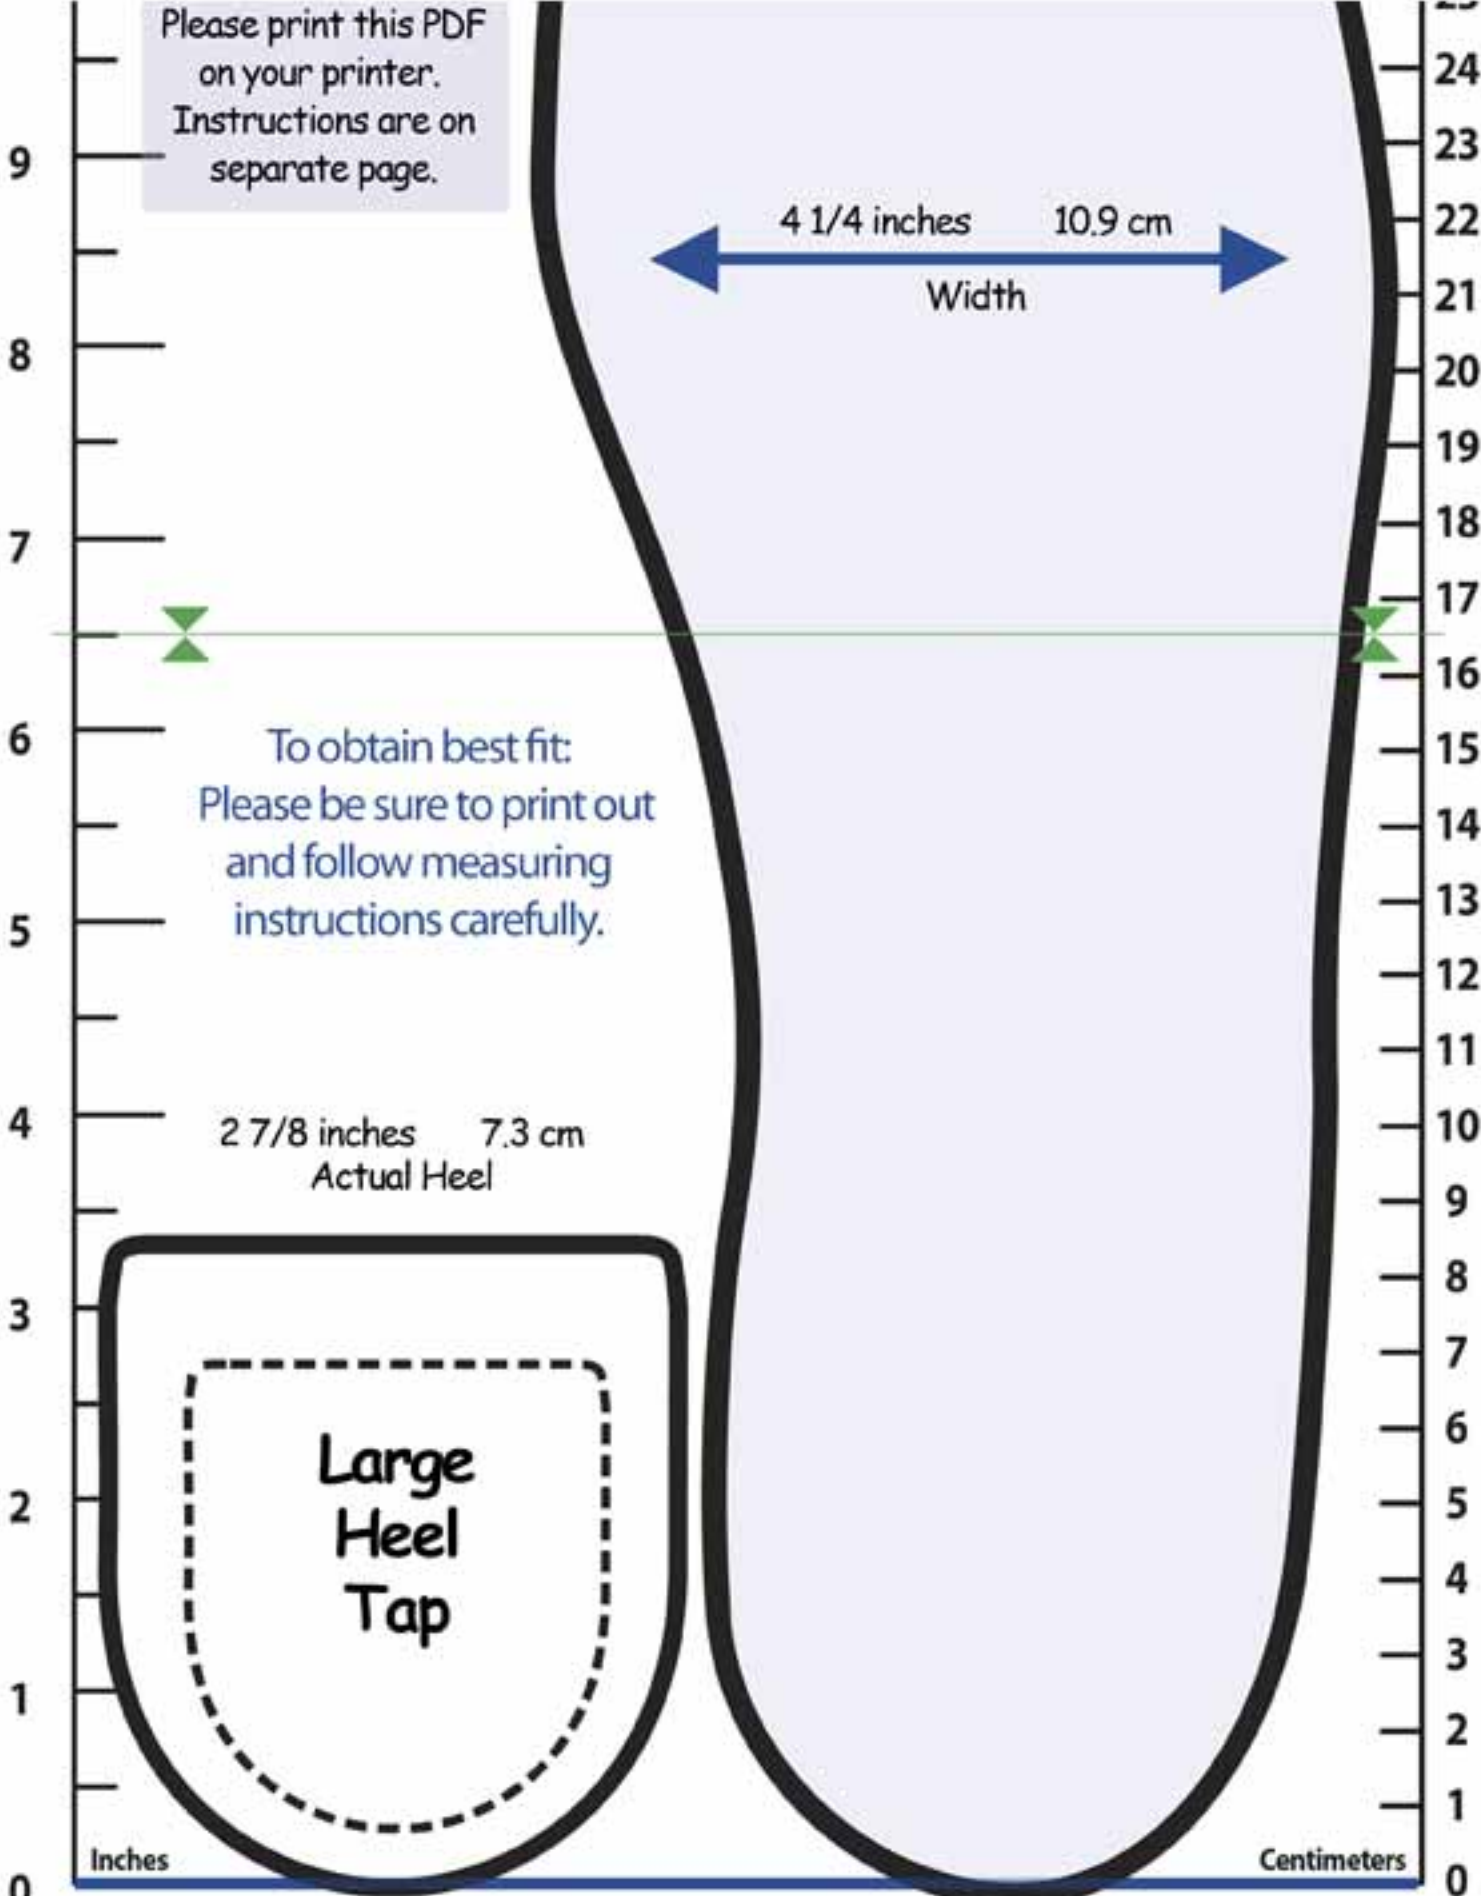

# Mr. Stomper 15M

©2010 Stevens Clogging Supplies, Inc.

The fitting graphic for this shoe requires two letter pages. Please print this PDF on your printer. Instructions are on separate page.

13 inches 33 cm  
Length

4 1/4 inches 10.9 cm  
Width

To obtain best fit:  
Please be sure to print out and follow measuring instructions carefully.

2 7/8 inches 7.3 cm  
Actual Heel

Please print this PDF  
on your printer.  
Instructions are on  
separate page.

4 1/4 inches 10.9 cm

Width

To obtain best fit:  
Please be sure to print out  
and follow measuring  
instructions carefully.

2 7/8 inches 7.3 cm  
Actual Heel

Large  
Heel  
Tap

Inches

Centimeters