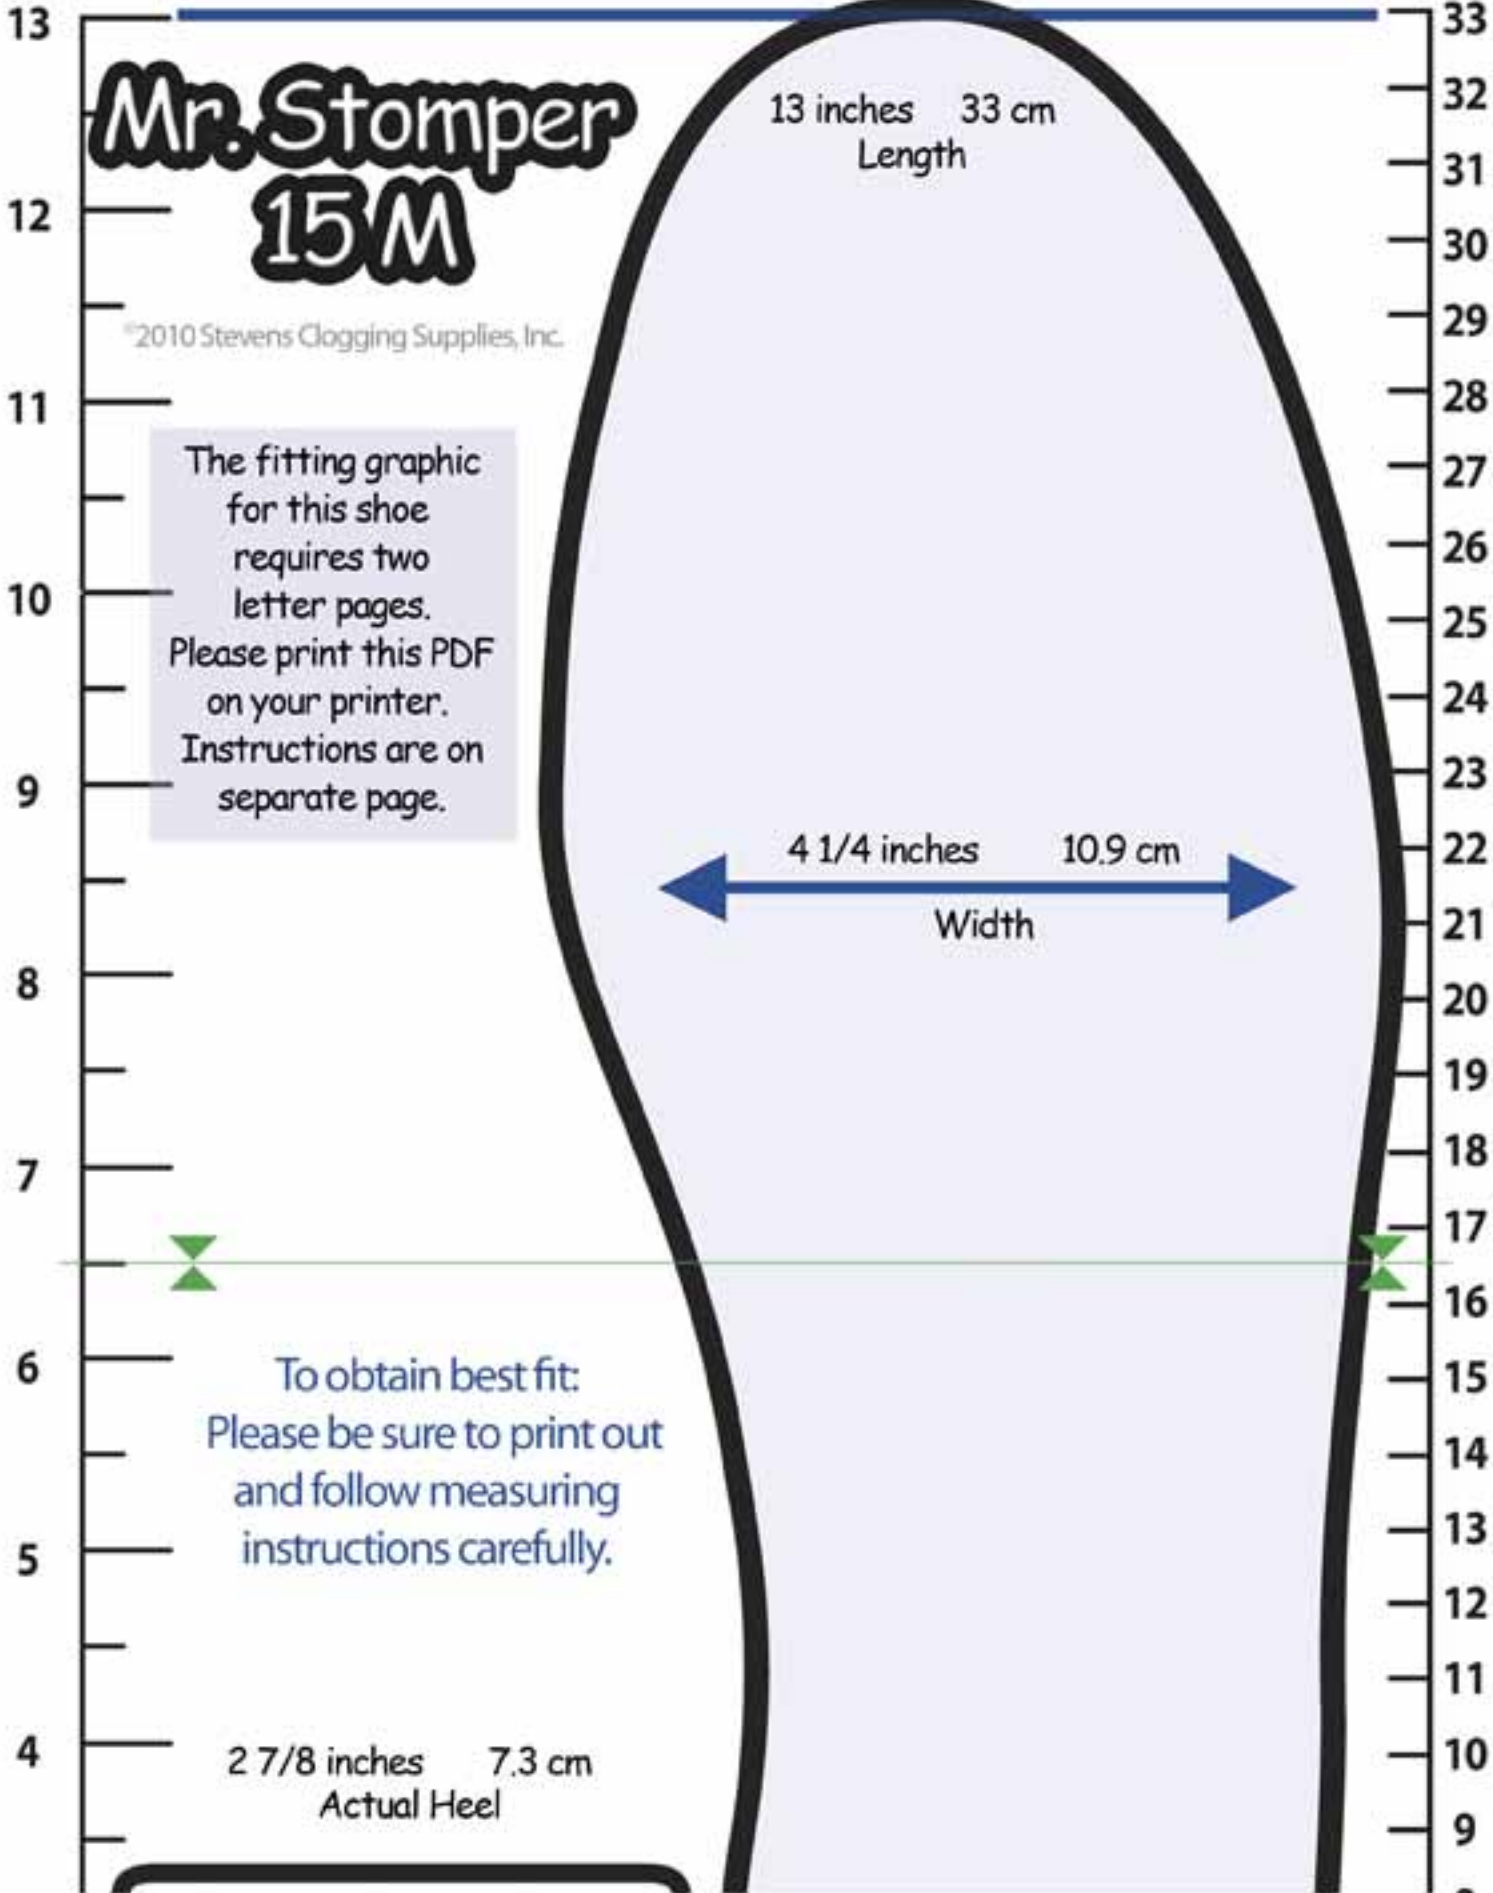

# Mr. Stomper 15M

©2010 Stevens Clogging Supplies, Inc.

The fitting graphic for this shoe requires two letter pages. Please print this PDF on your printer. Instructions are on separate page.

13 inches 33 cm  
Length

4 1/4 inches 10.9 cm  
Width

To obtain best fit:  
Please be sure to print out and follow measuring instructions carefully.

2 7/8 inches 7.3 cm  
Actual Heel

Please print this PDF  
on your printer.  
Instructions are on  
separate page.

4 1/4 inches 10.9 cm

Width

To obtain best fit:  
Please be sure to print out  
and follow measuring  
instructions carefully.

2 7/8 inches 7.3 cm  
Actual Heel

Large  
Heel  
Tap

Inches

Centimeters