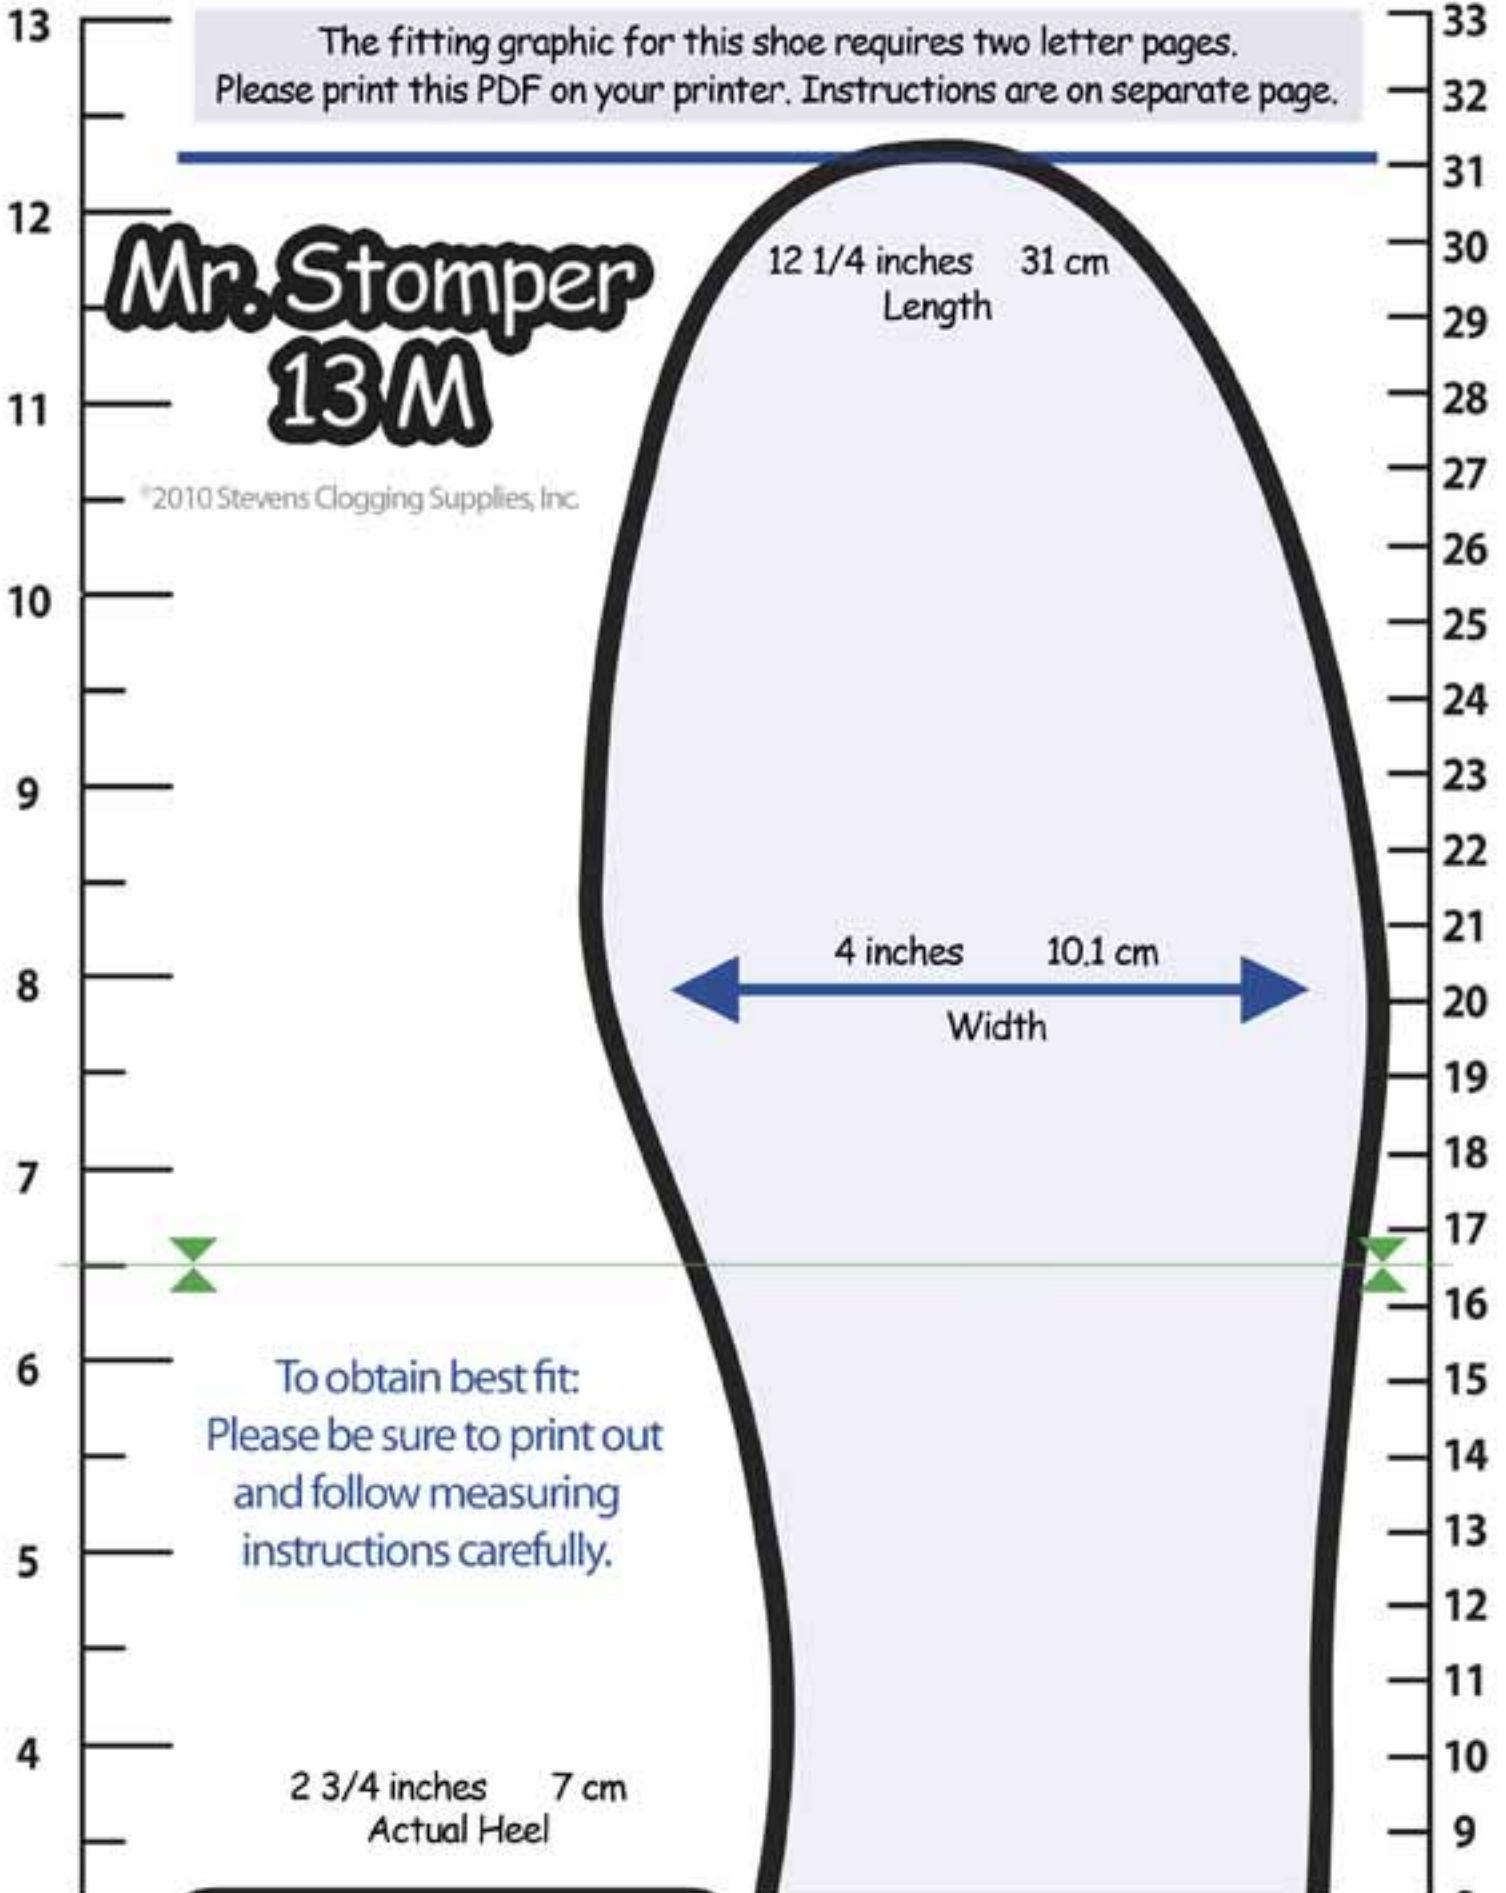

The fitting graphic for this shoe requires two letter pages.
Please print this PDF on your printer. Instructions are on separate page.

Mr. Stomper 13M

©2010 Stevens Clogging Supplies, Inc.

12 1/4 inches 31 cm
Length

4 inches 10.1 cm
Width

To obtain best fit:
Please be sure to print out
and follow measuring
instructions carefully.

2 3/4 inches 7 cm
Actual Heel

To obtain best fit:
Please be sure to print out
and follow measuring
instructions carefully.

2 3/4 inches 7 cm
Actual Heel

Large
Heel
Tap

4 inches 10.1 cm
Width

Inches

Centimeters