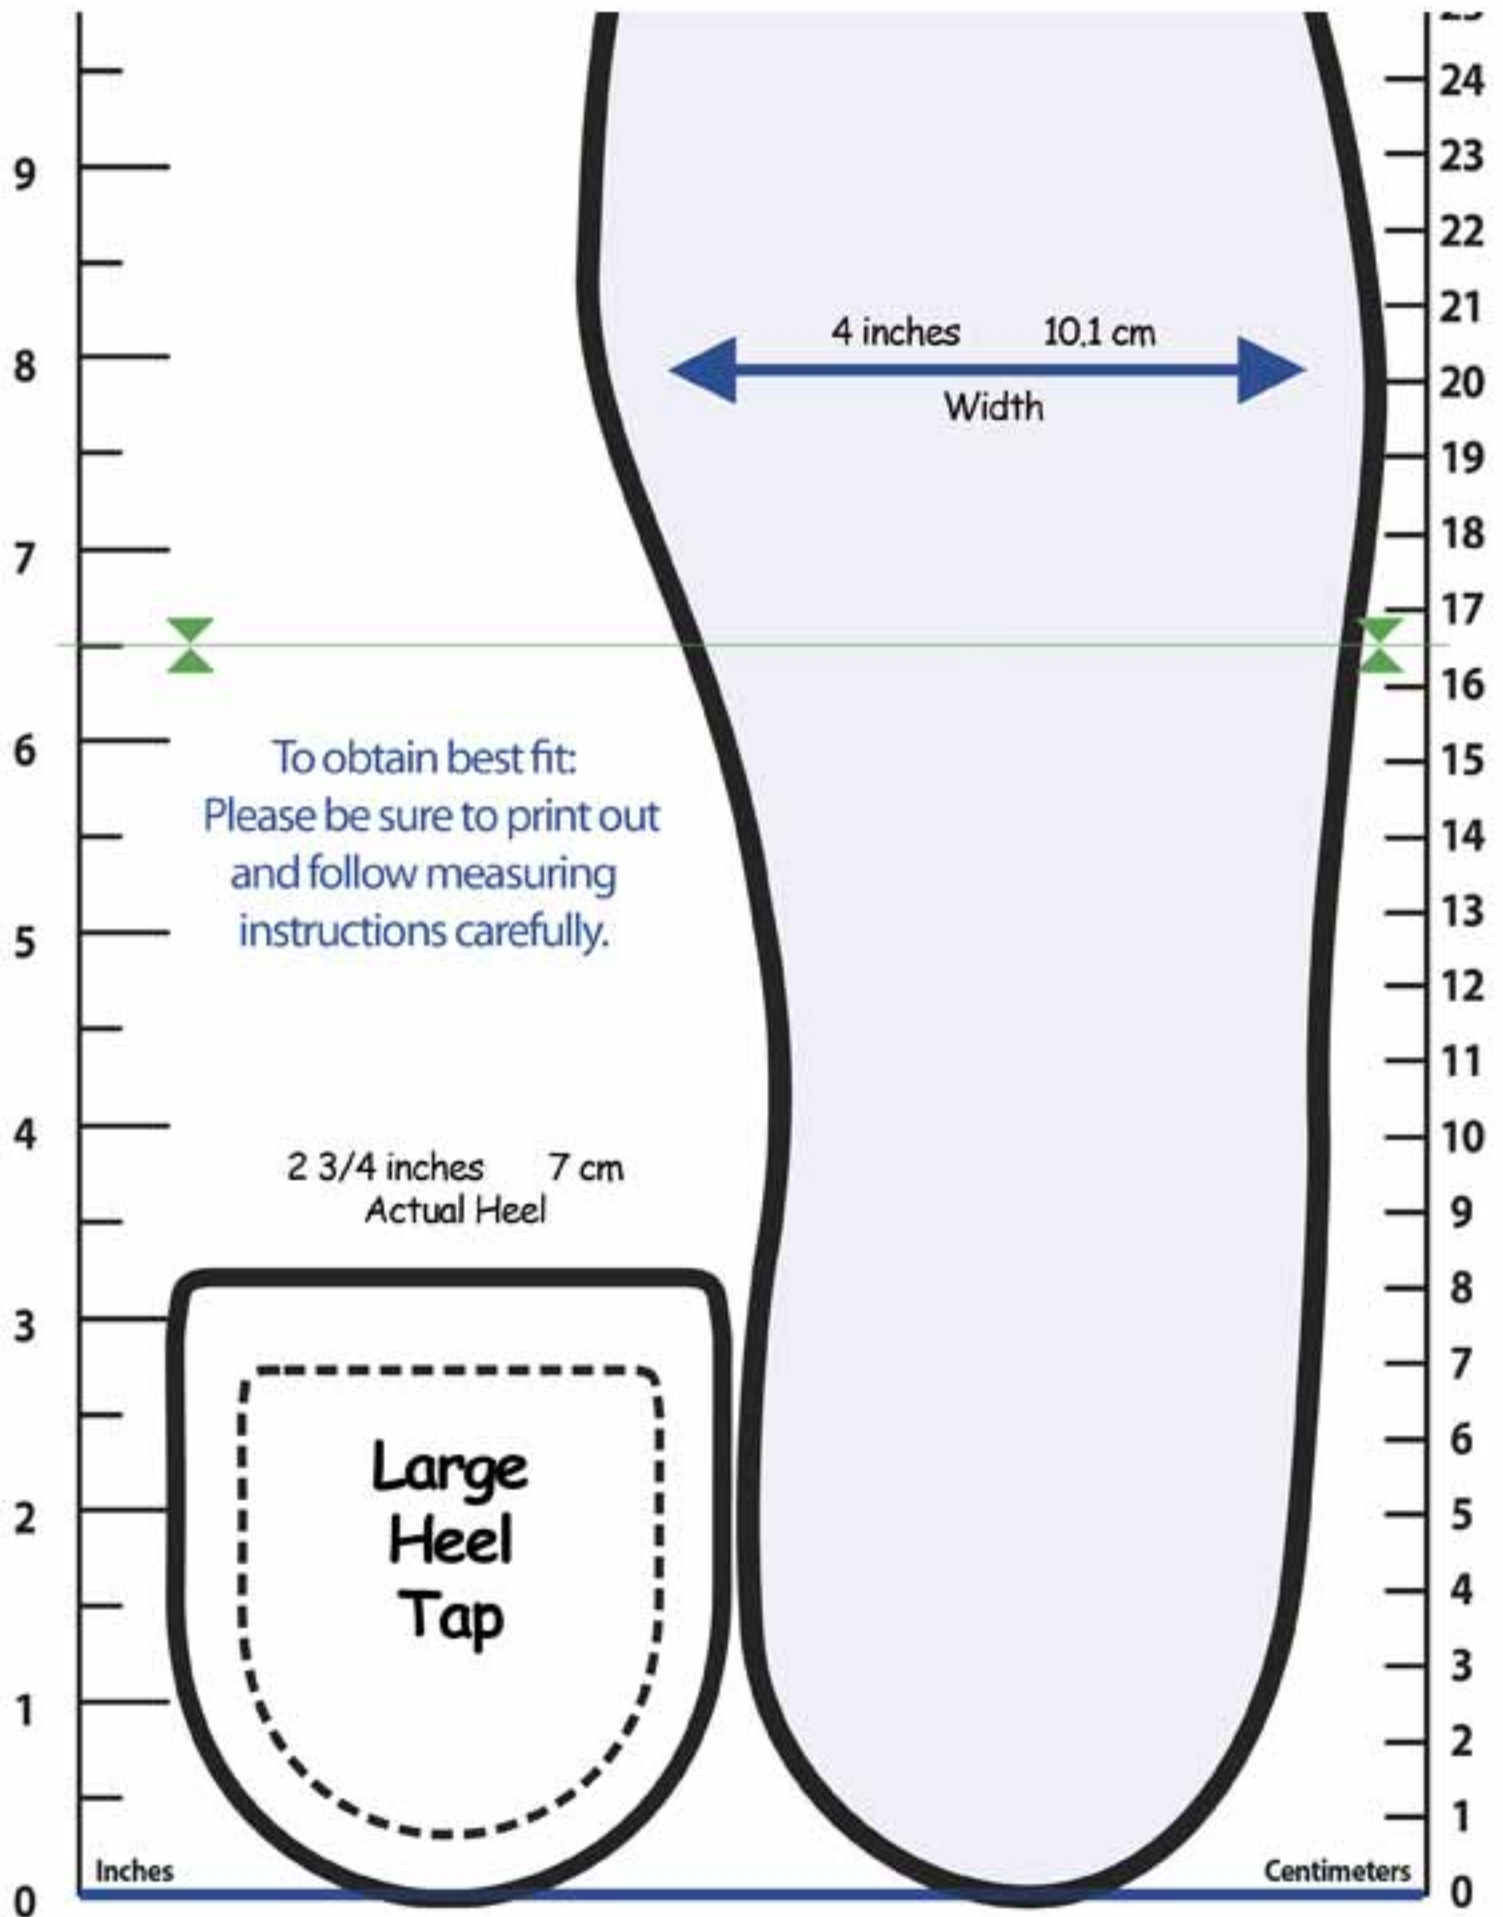

The fitting graphic for this shoe requires two letter pages.
Please print this PDF on your printer. Instructions are on separate page.

Mr. Stomper 13M

©2010 Stevens Clogging Supplies, Inc.

12 1/4 inches 31 cm
Length

4 inches 10.1 cm
Width

To obtain best fit:
Please be sure to print out
and follow measuring
instructions carefully.

2 3/4 inches 7 cm
Actual Heel

To obtain best fit:
Please be sure to print out
and follow measuring
instructions carefully.

2 3/4 inches 7 cm
Actual Heel

Large
Heel
Tap

4 inches 10.1 cm
Width

Inches

Centimeters