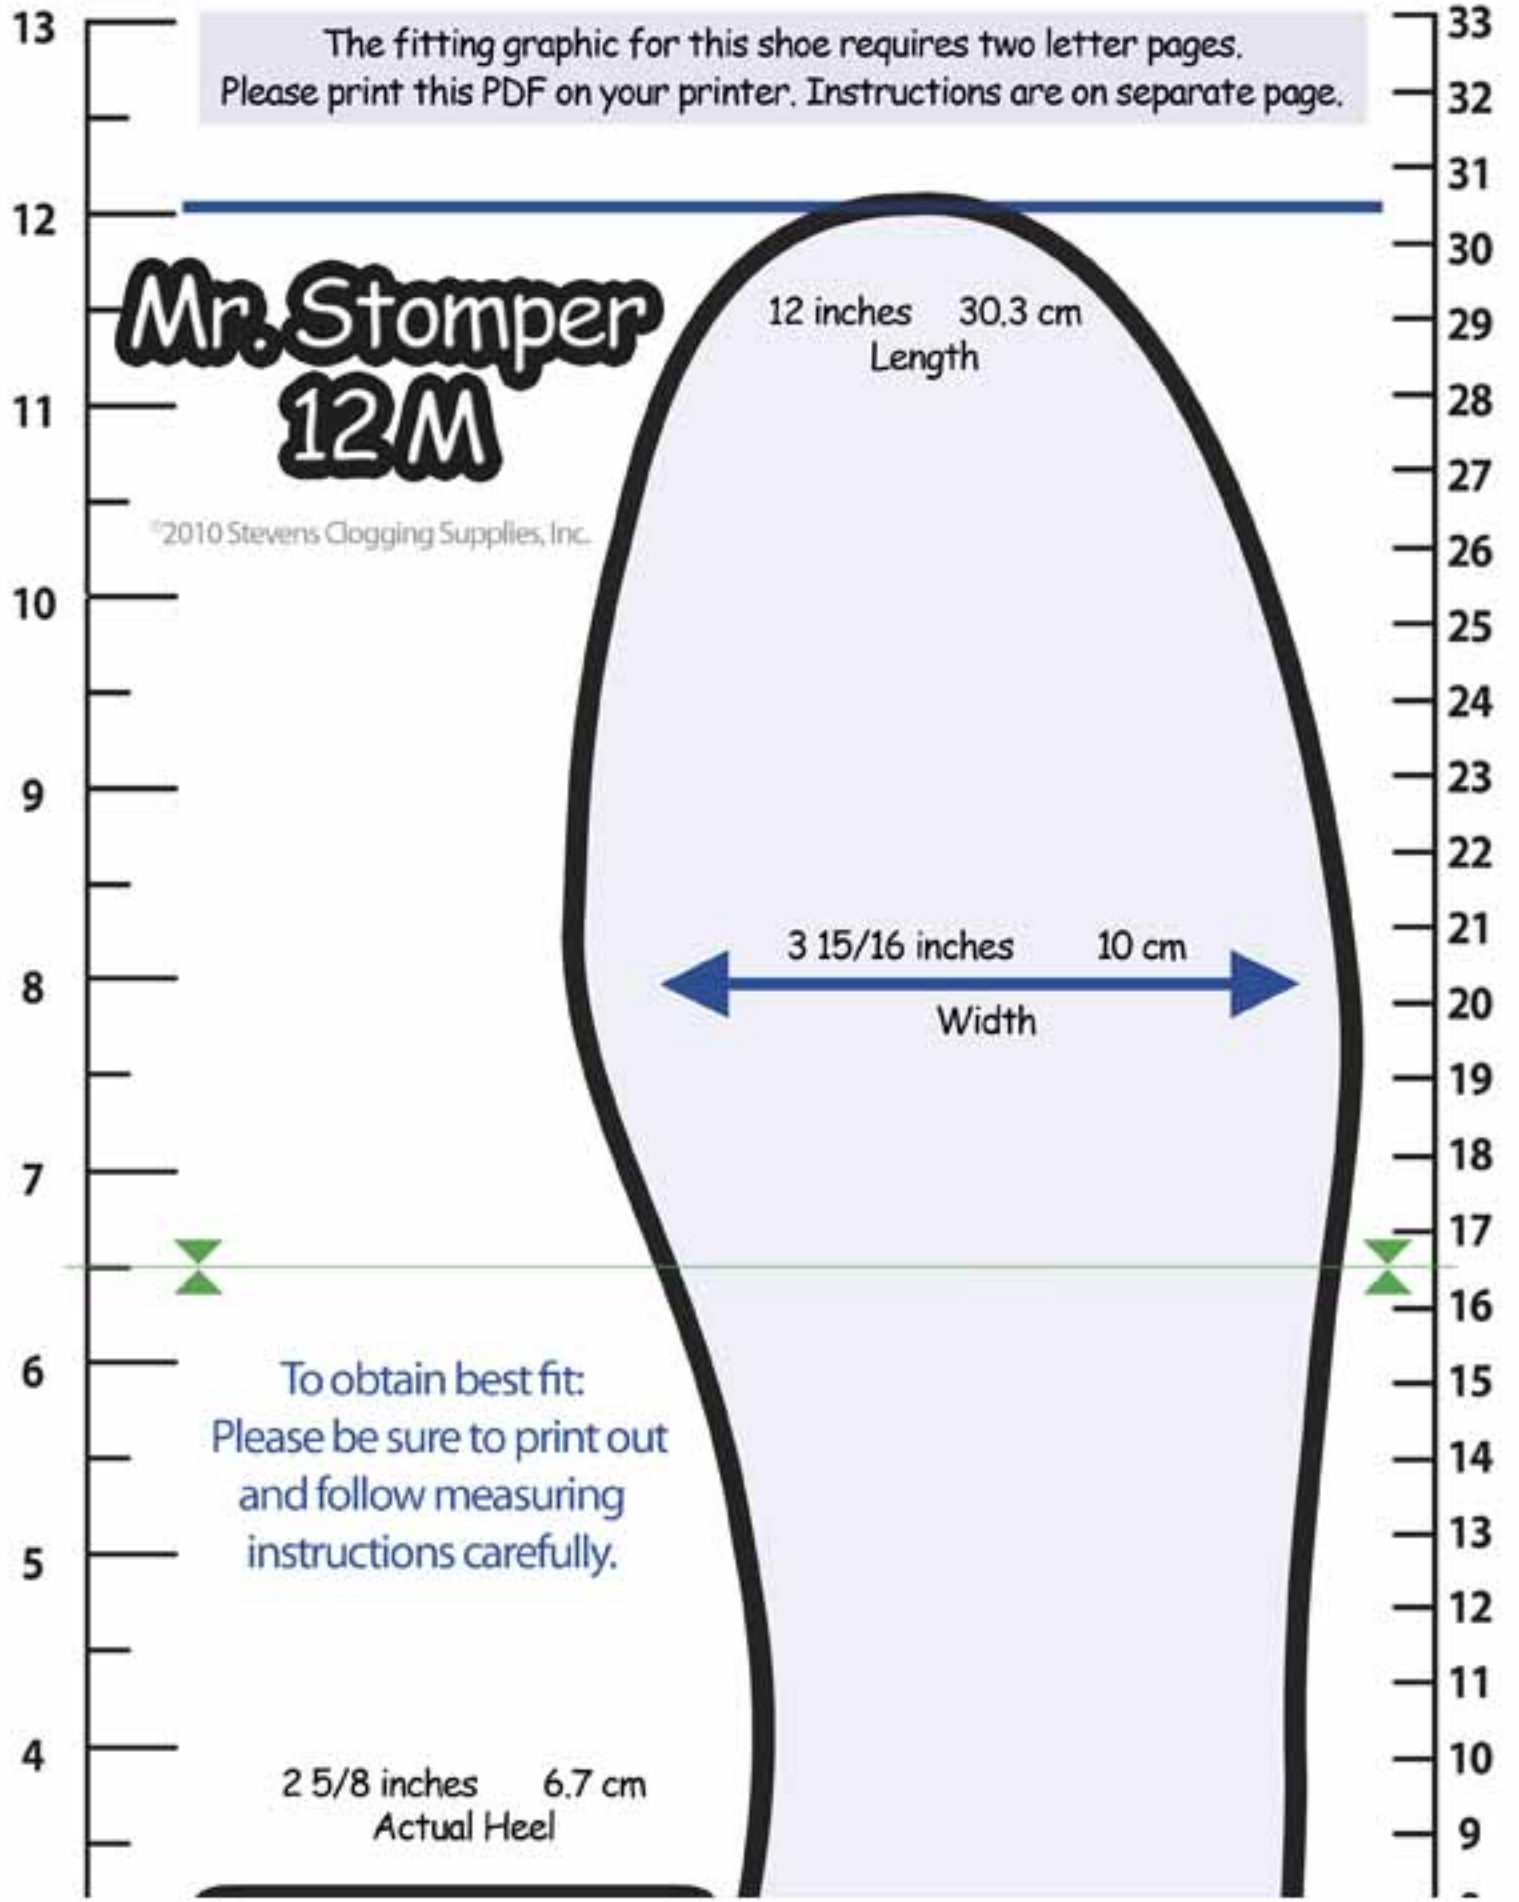

The fitting graphic for this shoe requires two letter pages.
Please print this PDF on your printer. Instructions are on separate page.

Mr. Stomper 12M

©2010 Stevens Clogging Supplies, Inc.

12 inches 30.3 cm
Length

3 15/16 inches 10 cm
Width

To obtain best fit:
Please be sure to print out
and follow measuring
instructions carefully.

2 5/8 inches 6.7 cm
Actual Heel