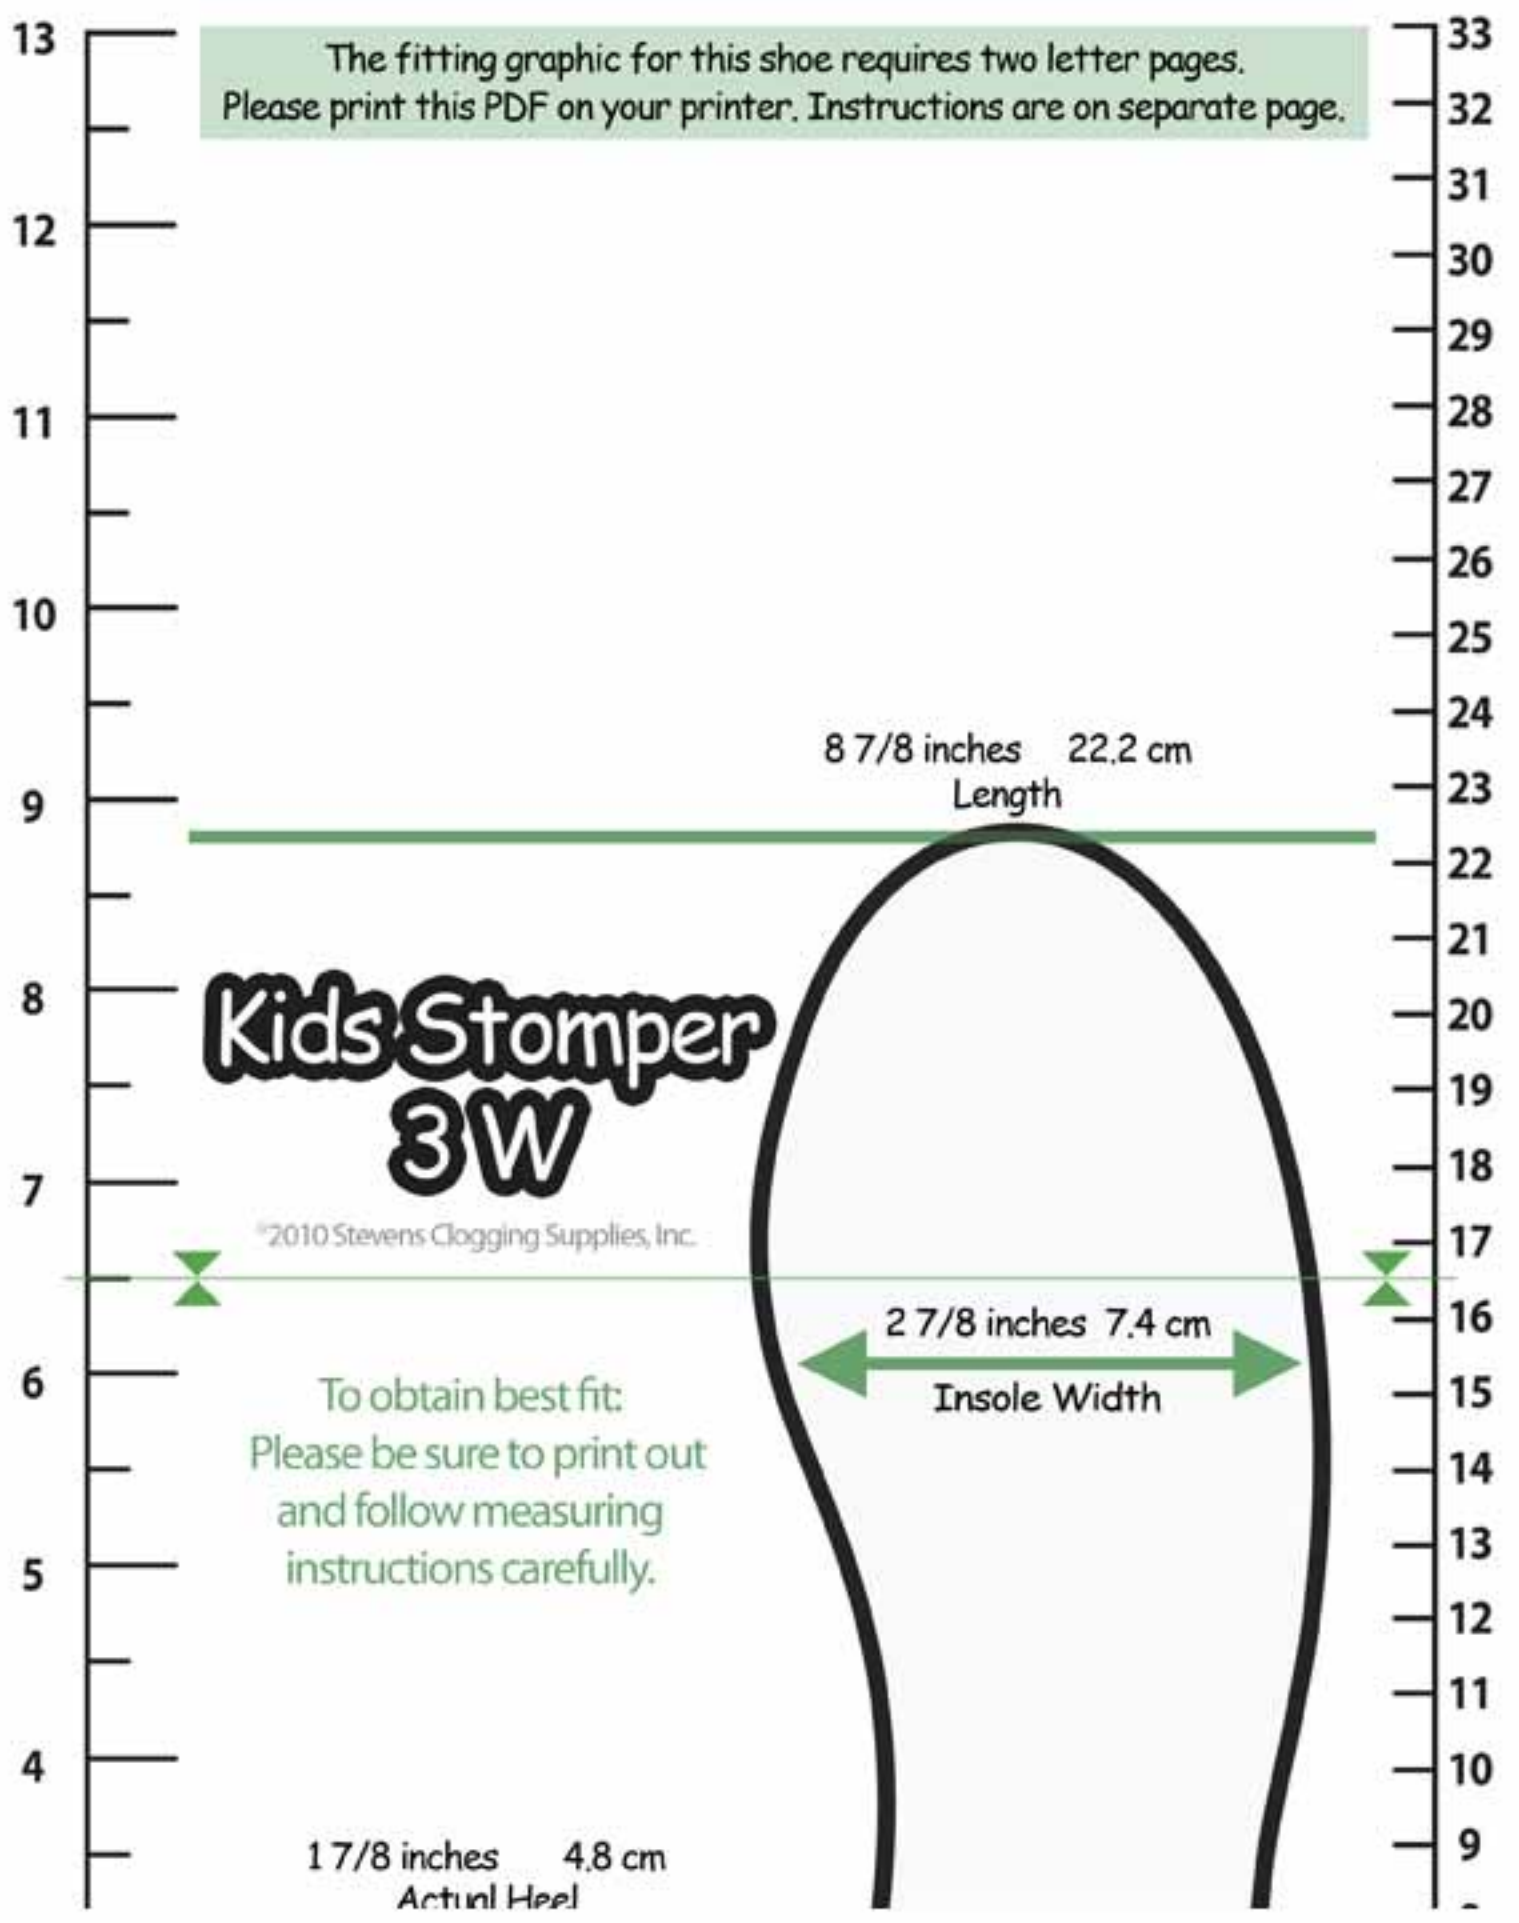

The fitting graphic for this shoe requires two letter pages.
Please print this PDF on your printer. Instructions are on separate page.

Kids Stomper 3W

©2010 Stevens Clogging Supplies, Inc.

To obtain best fit:
Please be sure to print out
and follow measuring
instructions carefully.

1 7/8 inches 4.8 cm
Actual Heel