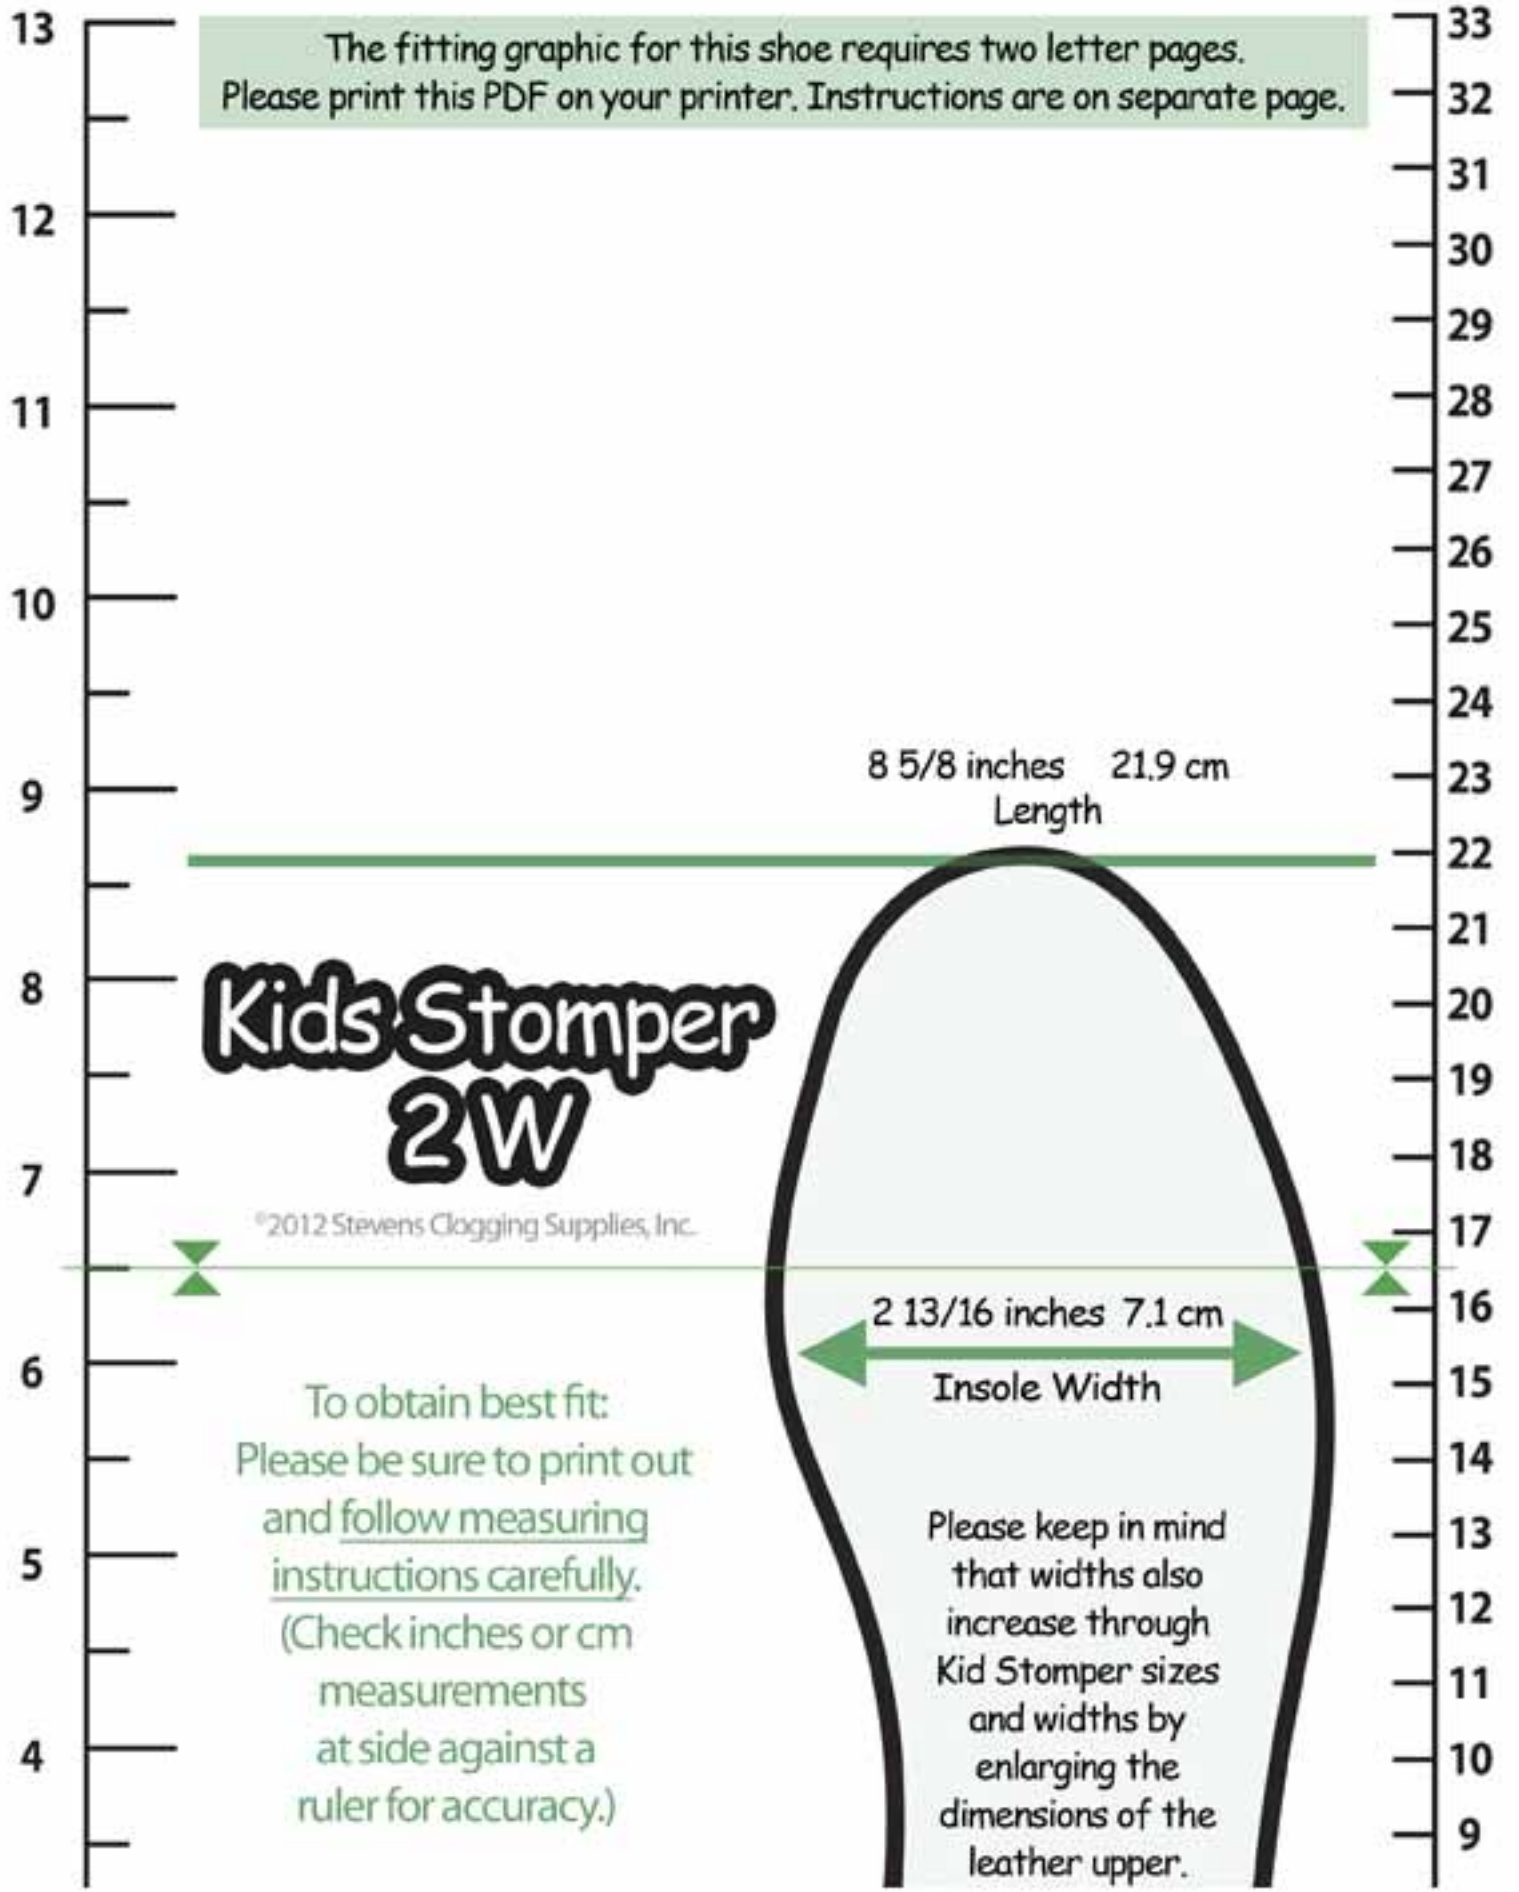

The fitting graphic for this shoe requires two letter pages.
Please print this PDF on your printer. Instructions are on separate page.

Kids Stomper 2W

©2012 Stevens Clogging Supplies, Inc.

To obtain best fit:
Please be sure to print out
and follow measuring
instructions carefully.
(Check inches or cm
measurements
at side against a
ruler for accuracy.)

Please keep in mind
that widths also
increase through
Kid Stomper sizes
and widths by
enlarging the
dimensions of the
leather upper.

Kids Stomper 2W

©2012 Stevens Clogging Supplies, Inc.

To obtain best fit:
Please be sure to print out
and follow measuring
instructions carefully.
(Check inches or cm
measurements
at side against a
ruler for accuracy.)

1 1/16 inches 4.3 cm
Actual Heel

8 5/8 inches 21.9 cm
Length

2 13/16 inches 7.1 cm
Insole Width

Please keep in mind
that widths also
increase through
Kid Stomper sizes
and widths by
enlarging the
dimensions of the
leather upper.