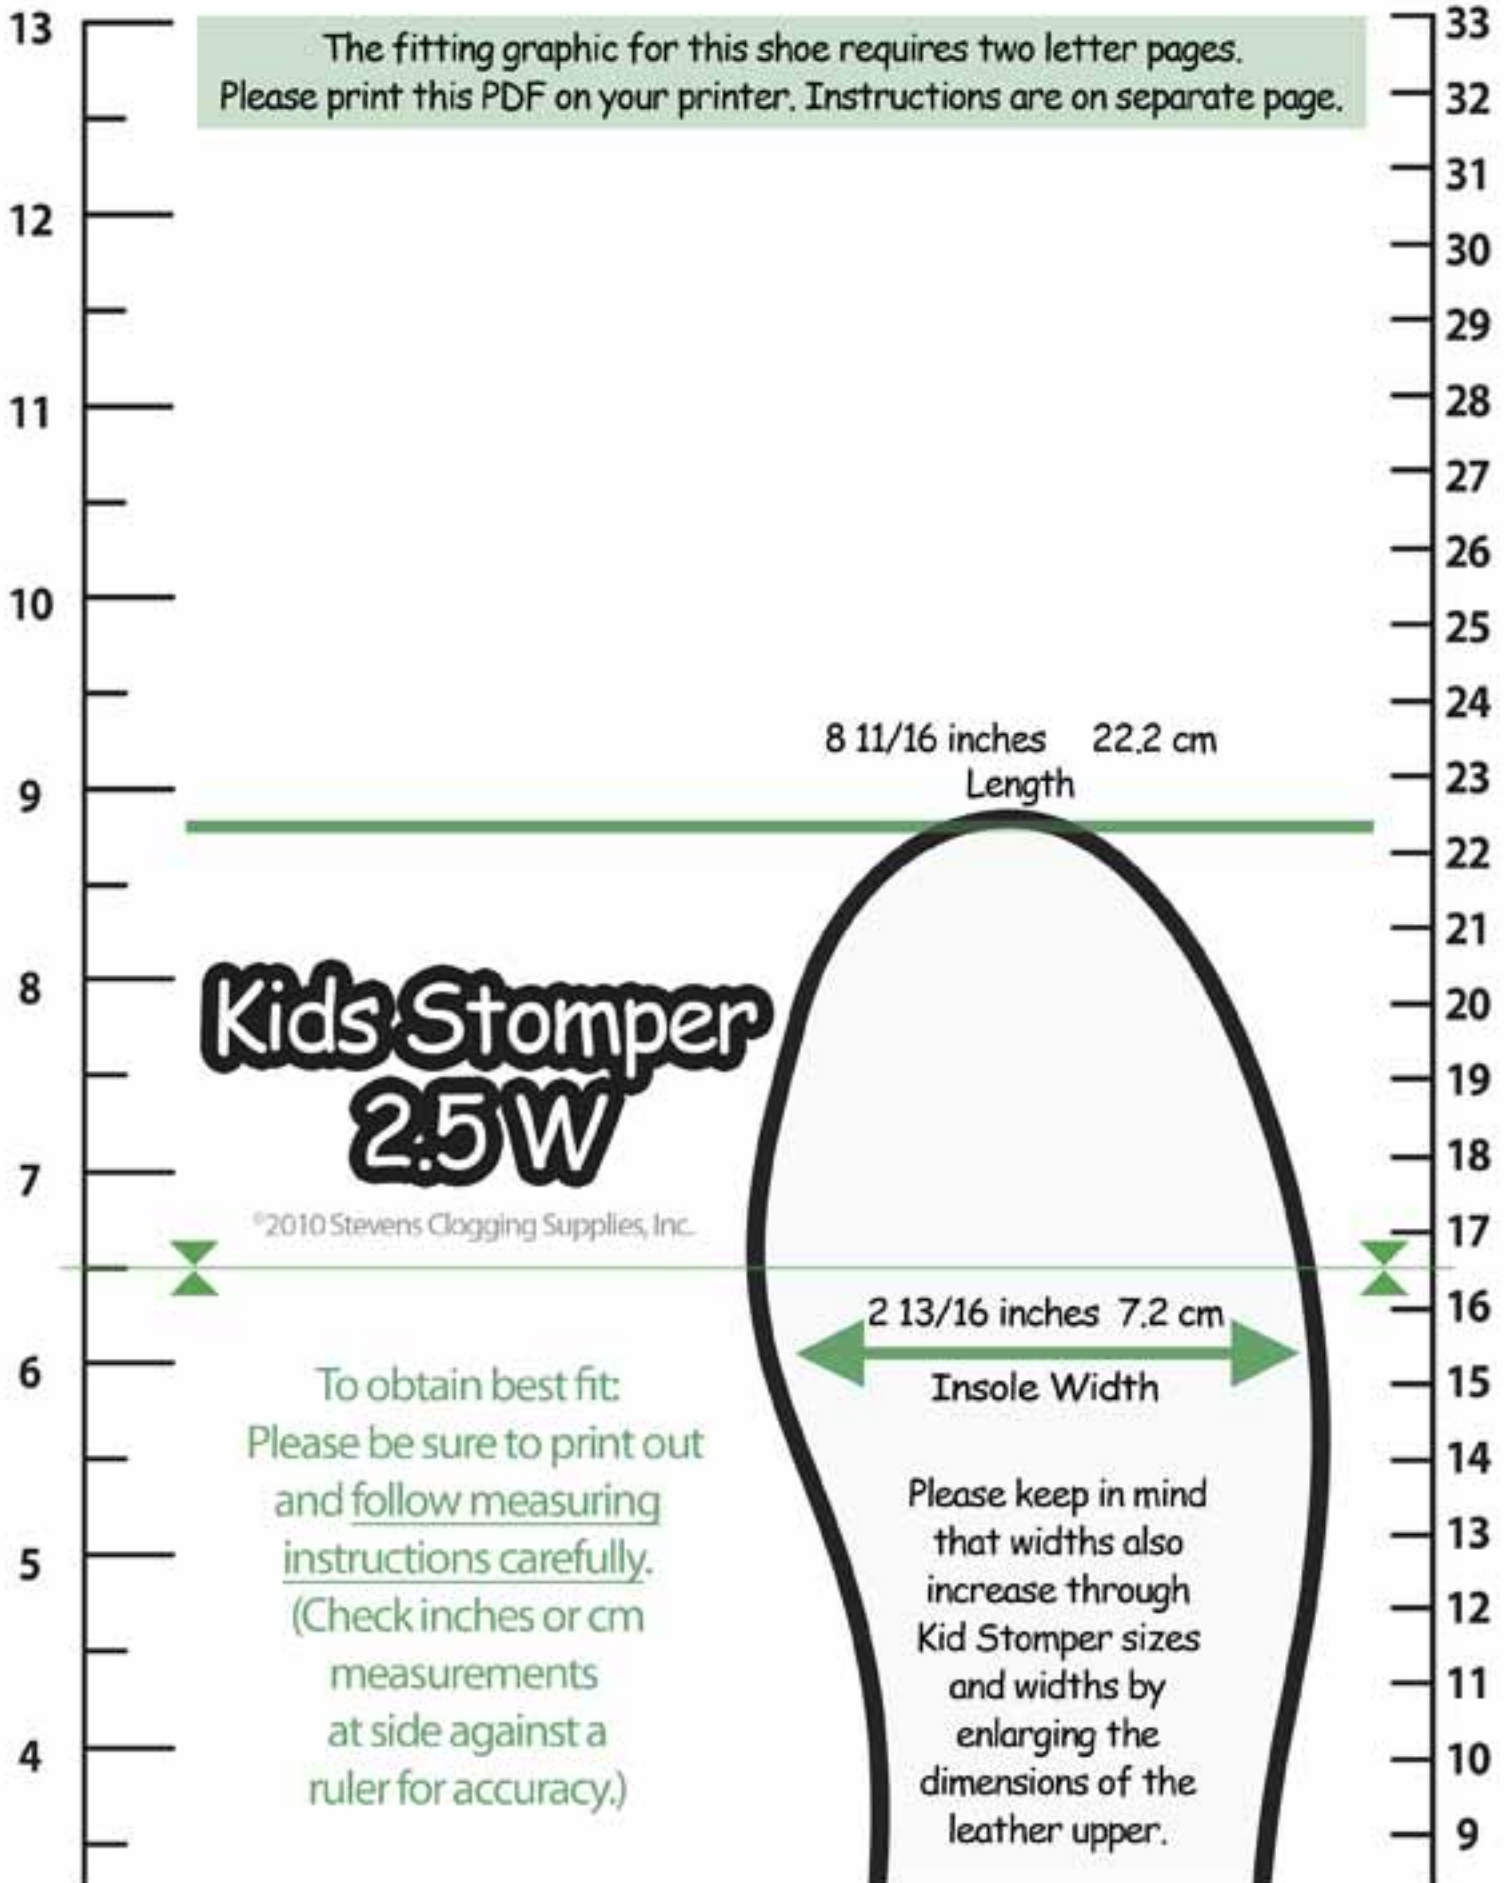

The fitting graphic for this shoe requires two letter pages.  
Please print this PDF on your printer. Instructions are on separate page.

# Kids Stomper 2.5W

©2010 Stevens Clogging Supplies, Inc.

8 11/16 inches 22.2 cm  
Length

2 13/16 inches 7.2 cm  
Insole Width

1 1/16 inches 4.3 cm  
Actual Heel

To obtain best fit:  
Please be sure to print out  
and follow measuring  
instructions carefully.  
(Check inches or cm  
measurements  
at side against a  
ruler for accuracy.)

Please keep in mind  
that widths also  
increase through  
Kid Stomper sizes  
and widths by  
enlarging the  
dimensions of the  
leather upper.

Inches

Centimeters