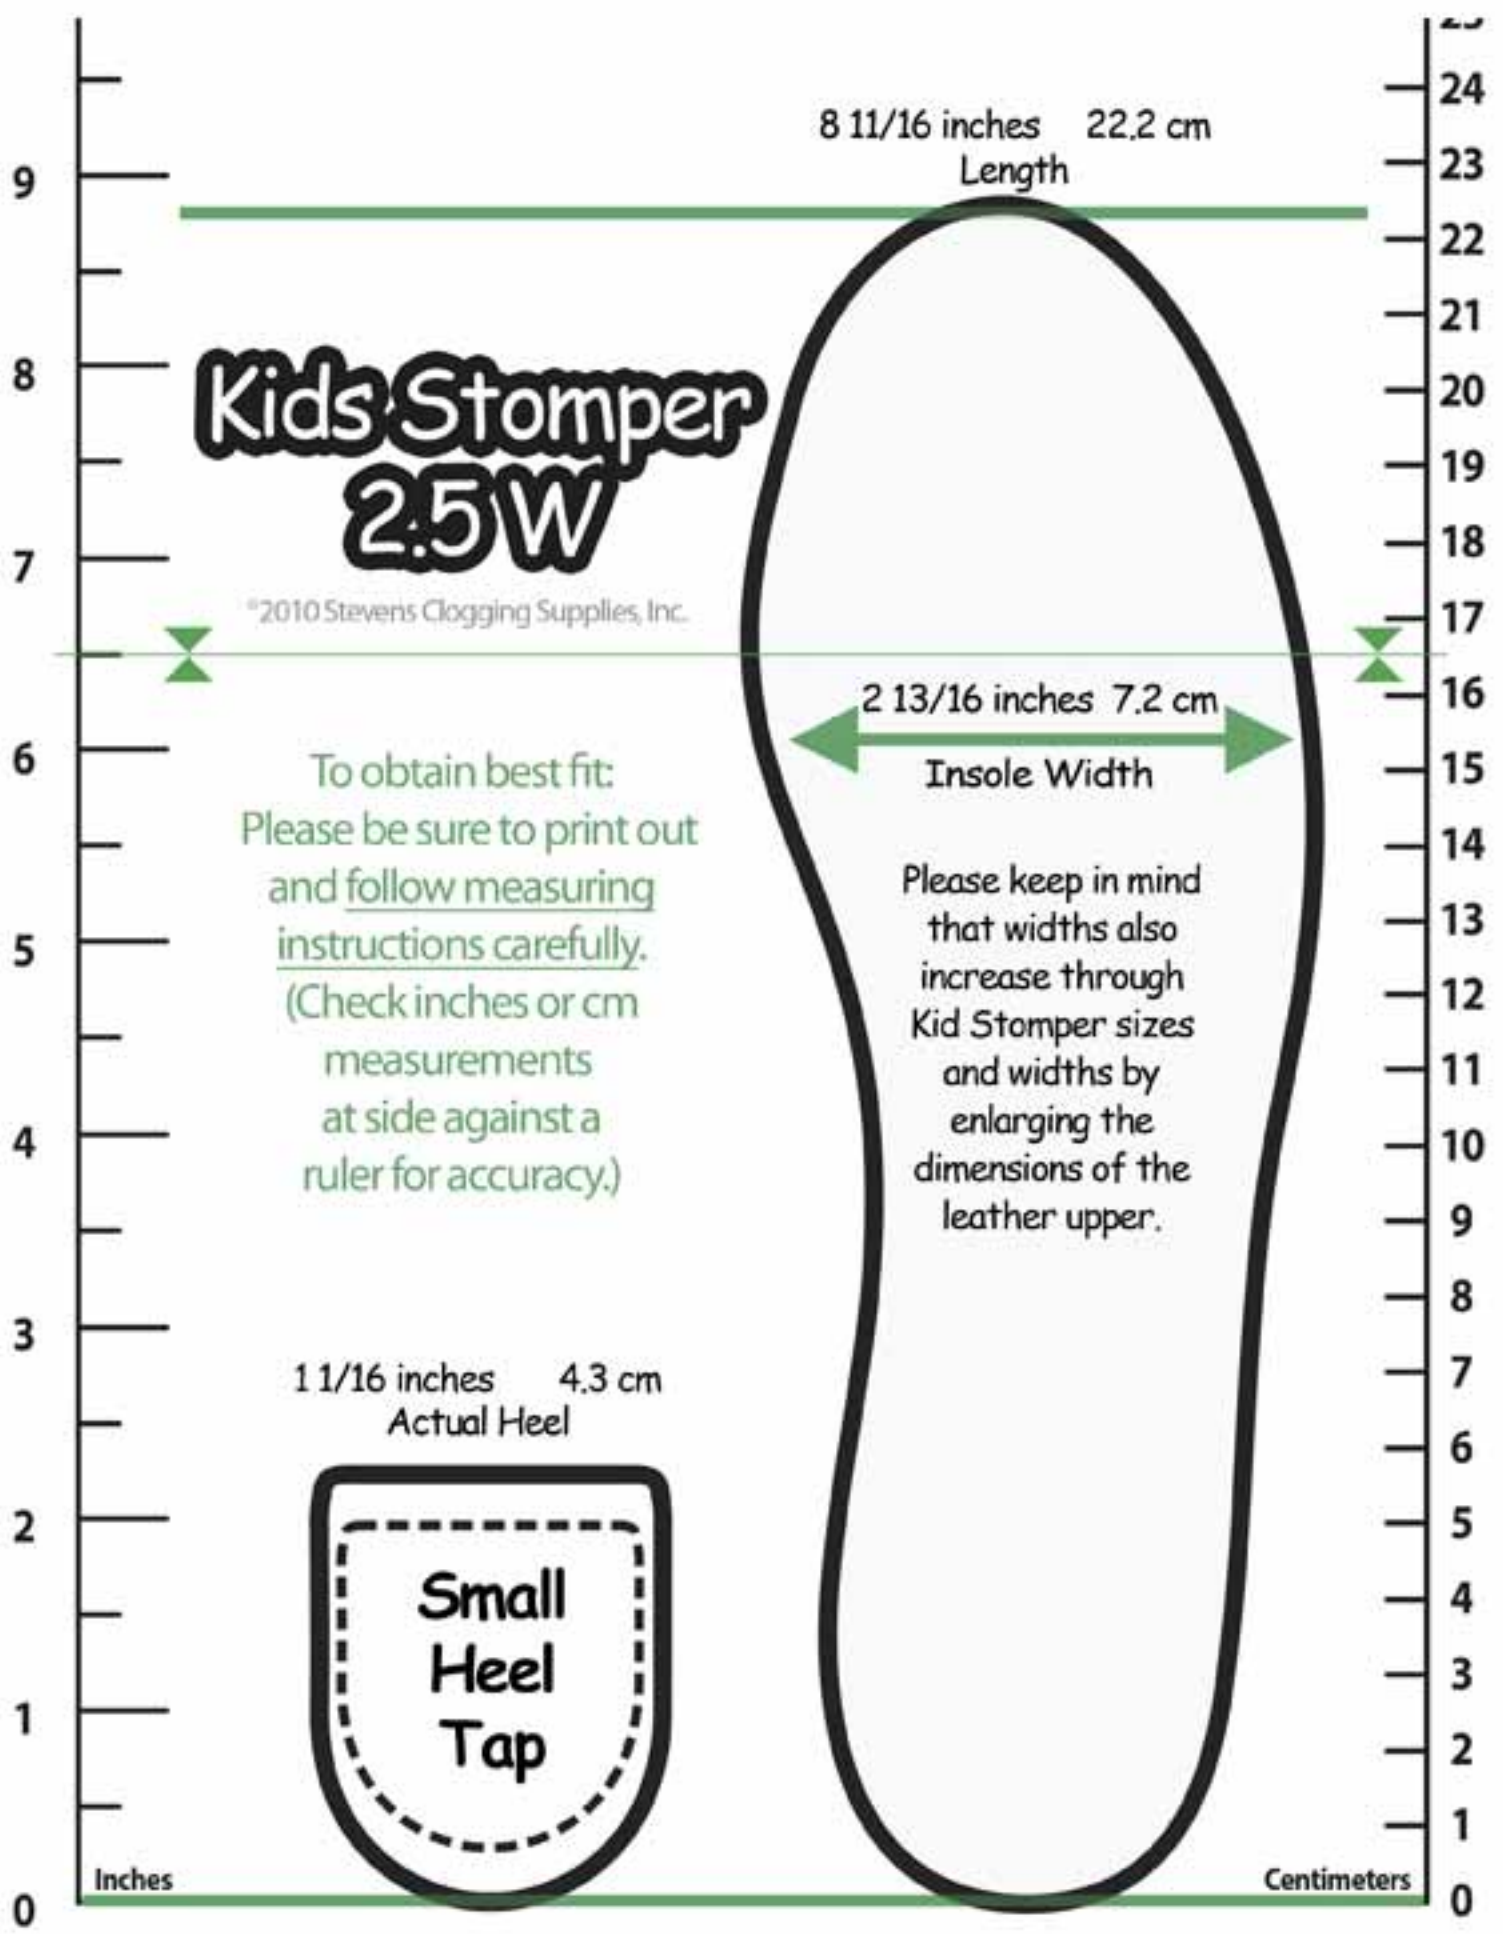

The fitting graphic for this shoe requires two letter pages.  
Please print this PDF on your printer. Instructions are on separate page.

# Kids Stomper 2.5W

©2010 Stevens Clogging Supplies, Inc.

8 11/16 inches 22.2 cm  
Length

2 13/16 inches 7.2 cm  
Insole Width

1 1/16 inches 4.3 cm  
Actual Heel

To obtain best fit:  
Please be sure to print out  
and follow measuring  
instructions carefully.  
(Check inches or cm  
measurements  
at side against a  
ruler for accuracy.)

Please keep in mind  
that widths also  
increase through  
Kid Stomper sizes  
and widths by  
enlarging the  
dimensions of the  
leather upper.

Inches

Centimeters