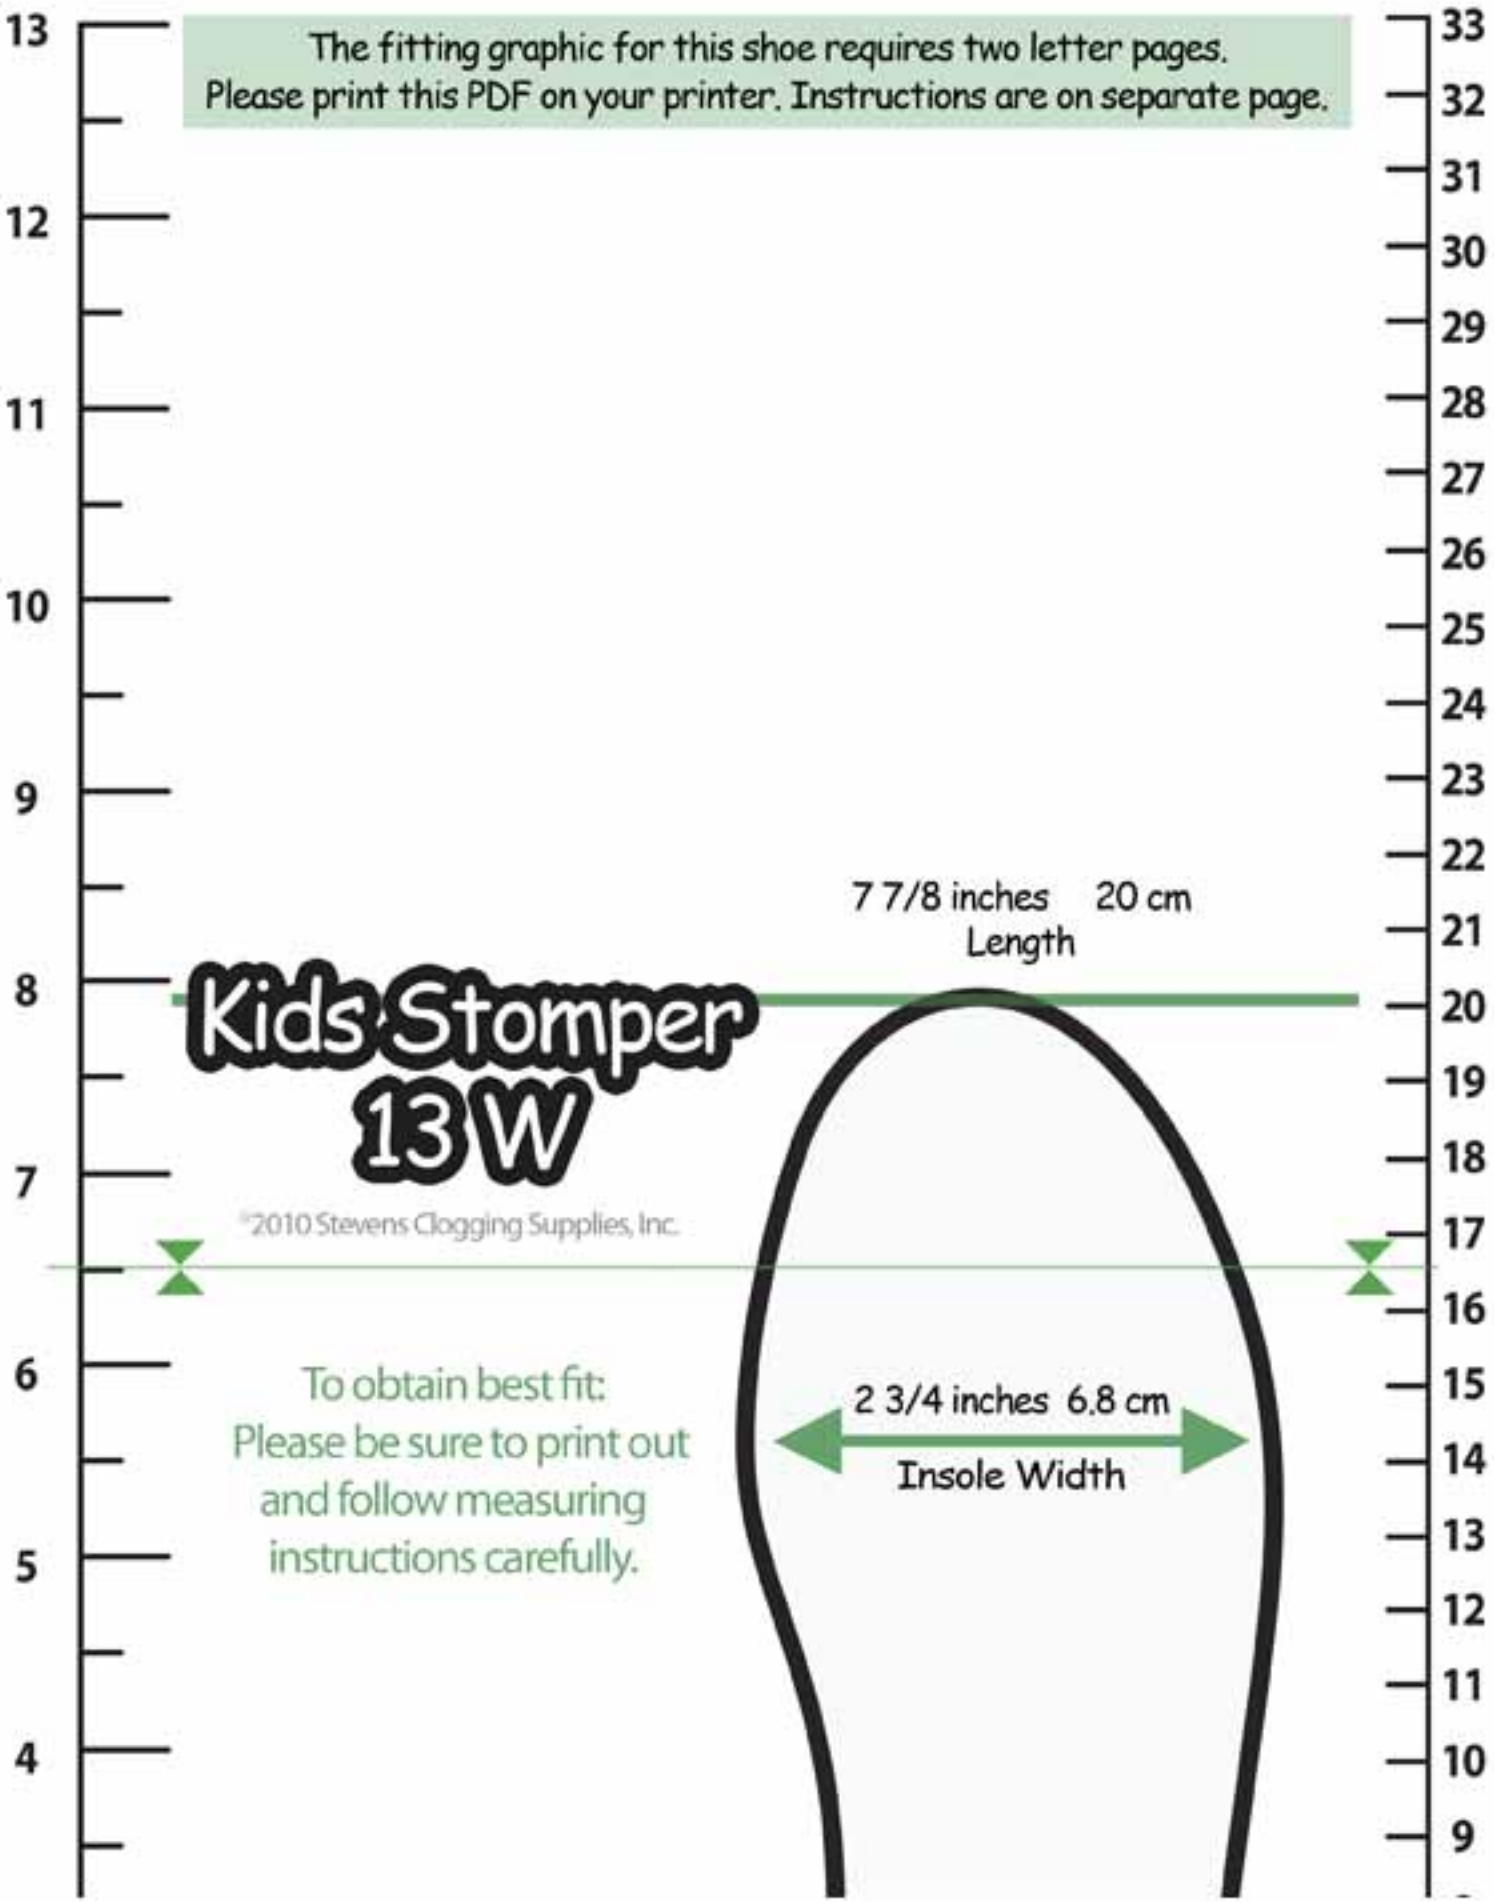

The fitting graphic for this shoe requires two letter pages.  
Please print this PDF on your printer. Instructions are on separate page.

# Kids Stomper 13W

©2010 Stevens Clogging Supplies, Inc.

To obtain best fit:  
Please be sure to print out  
and follow measuring  
instructions carefully.

7 7/8 inches 20 cm  
Length

2 3/4 inches 6.8 cm  
Insole Width

1 1/16 inches 4.3 cm  
Actual Heel