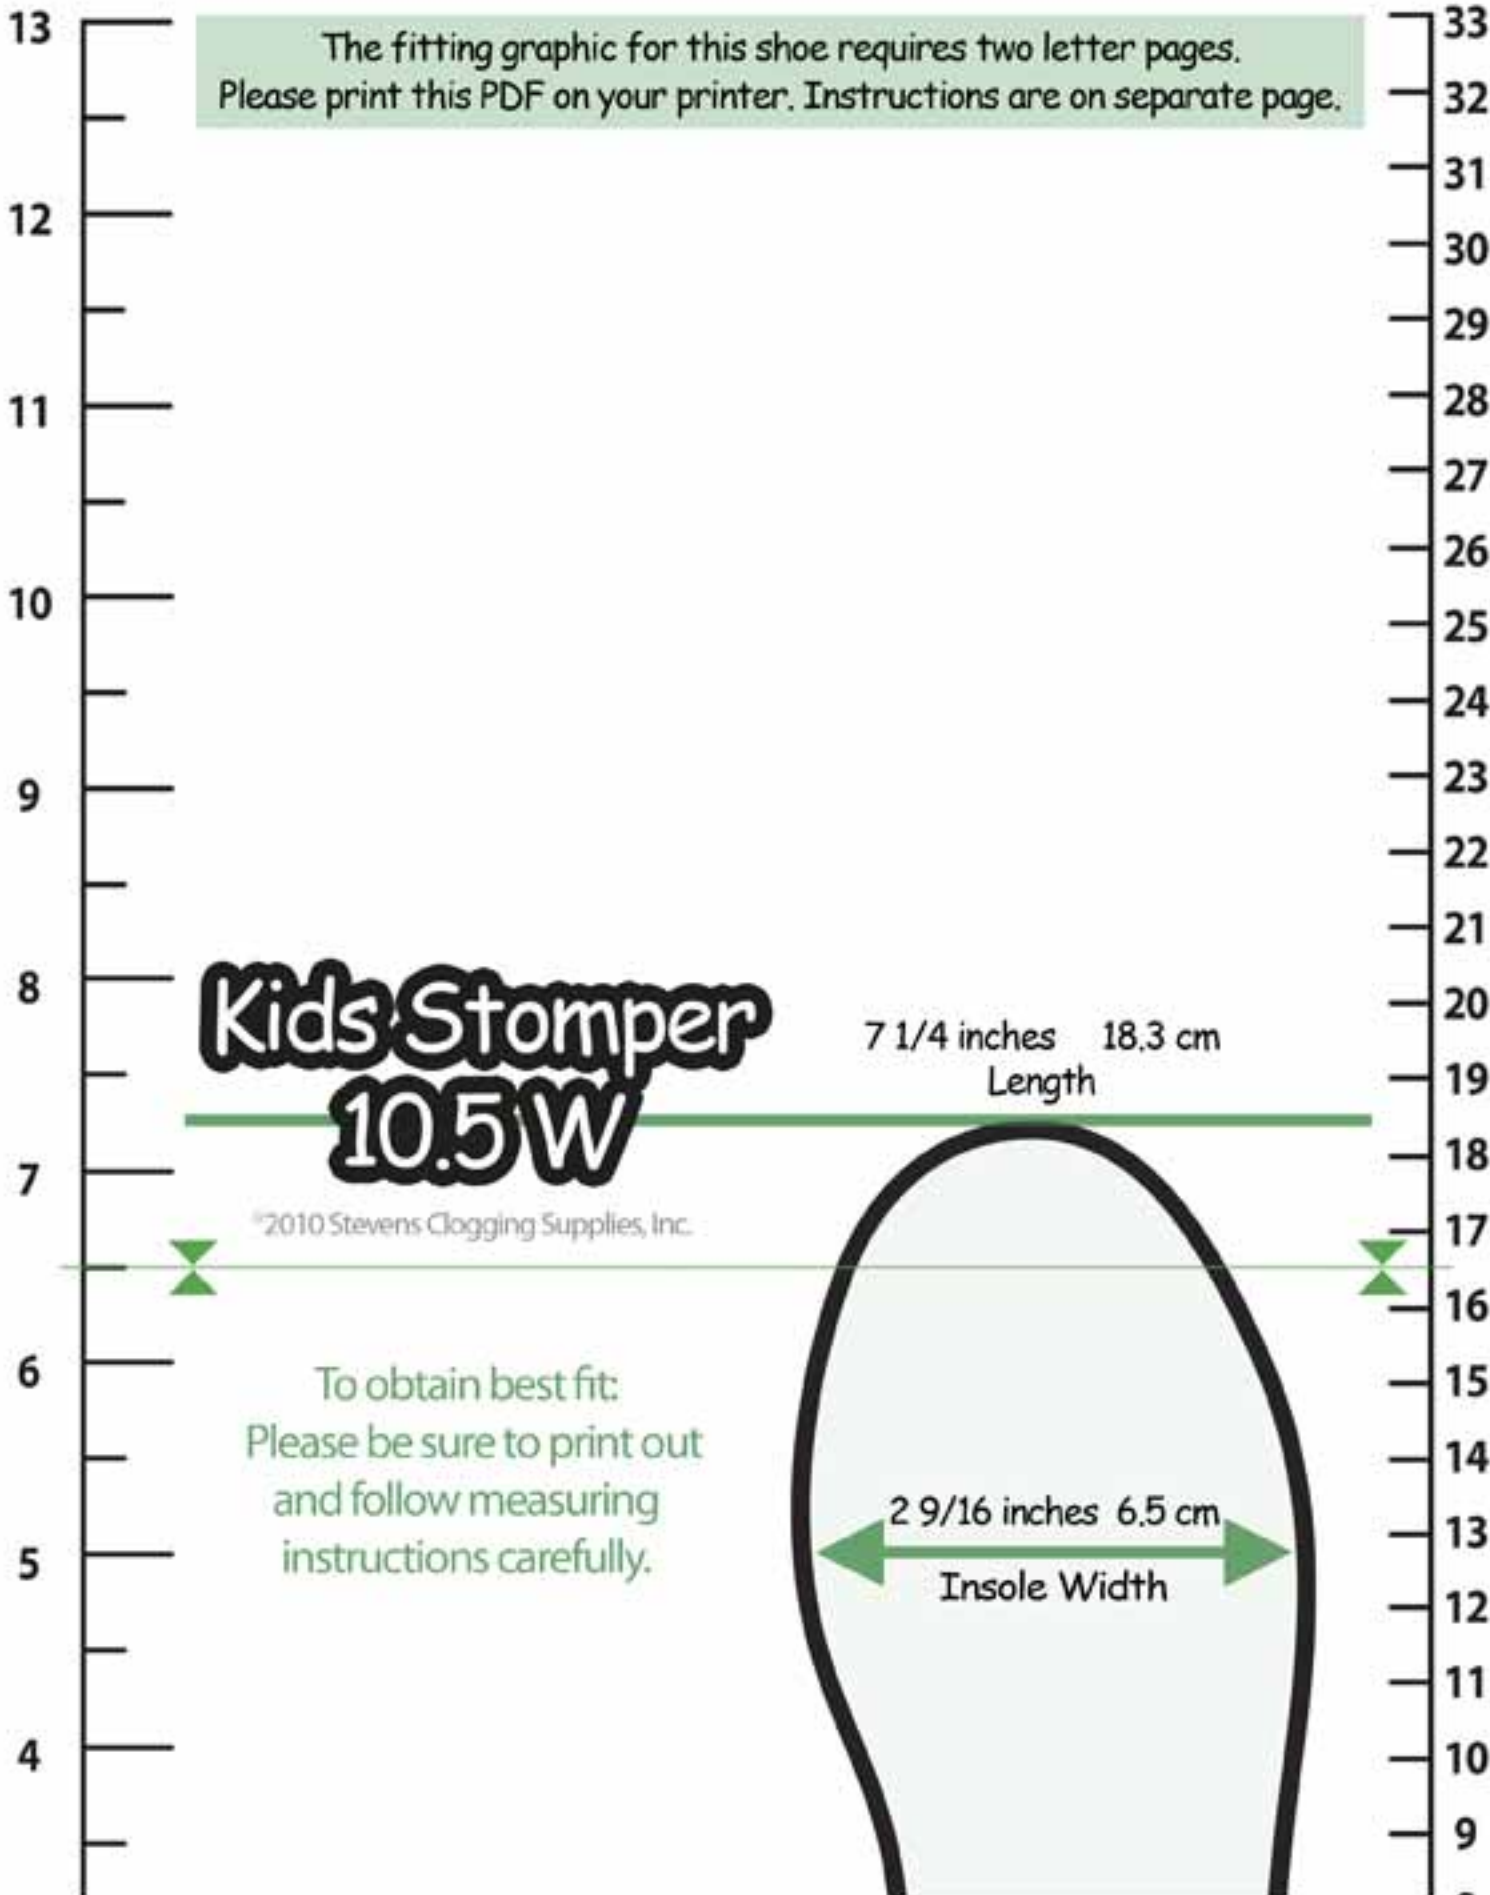

# Kids Stomper 10.5 W

©2010 Stevens Clogging Supplies, Inc.

To obtain best fit:  
Please be sure to print out  
and follow measuring  
instructions carefully.

7 1/4 inches 18.3 cm  
Length

2 9/16 inches 6.5 cm

Insole Width

# Kids Stomper 10.5 W

7 1/4 inches 18.3 cm  
Length

©2010 Stevens Clogging Supplies, Inc.

To obtain best fit:  
Please be sure to print out  
and follow measuring  
instructions carefully.

2 9/16 inches 6.5 cm  
Insole Width

21

20

19

18

17

16

15

14