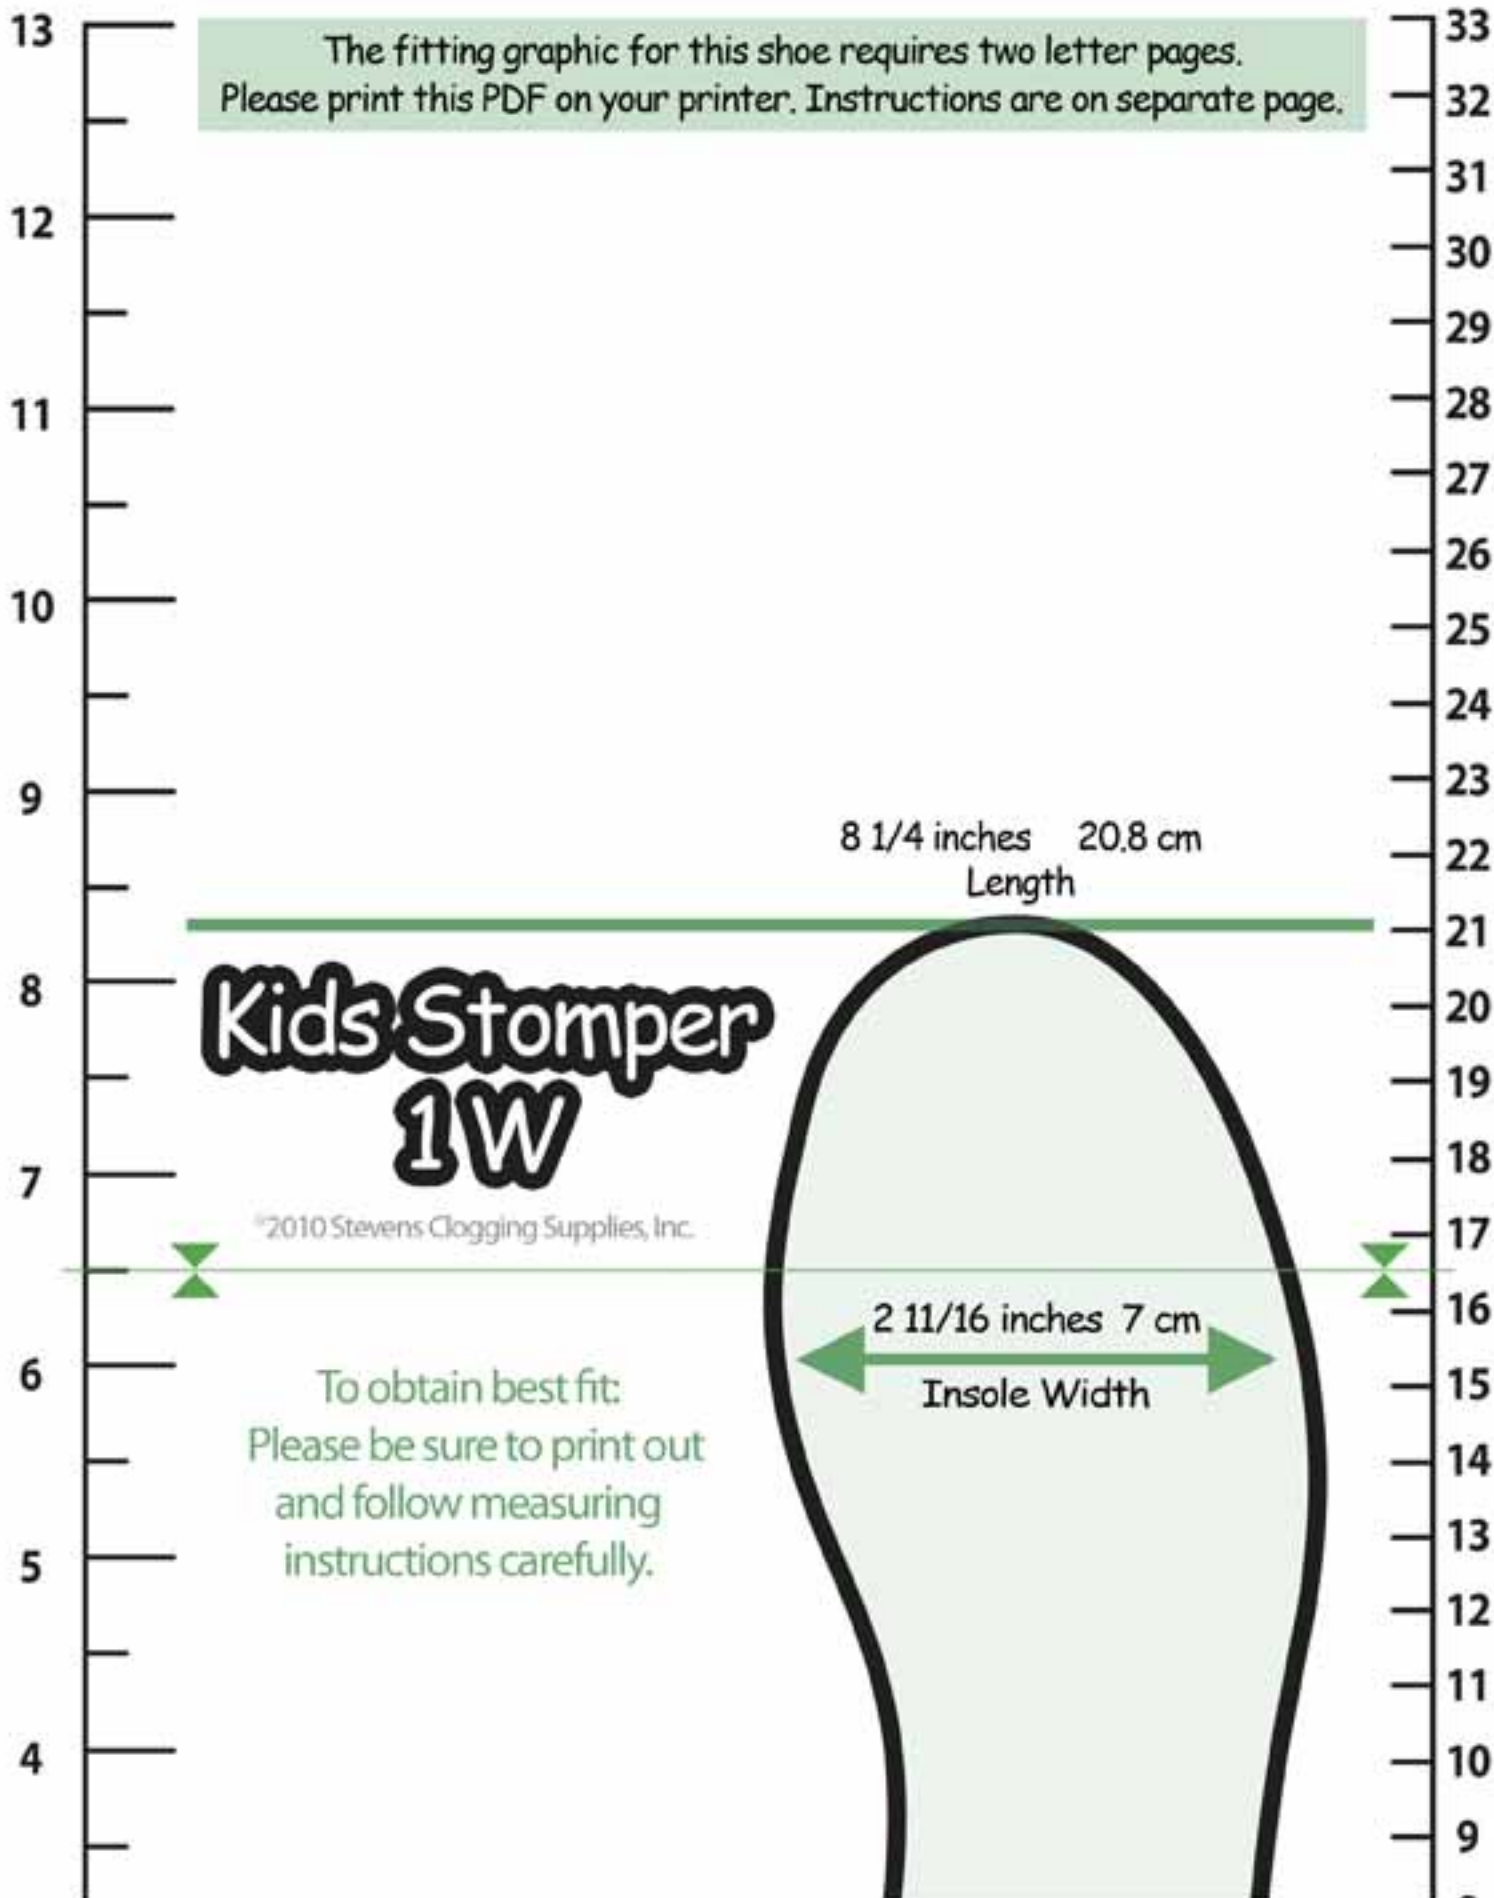

The fitting graphic for this shoe requires two letter pages.  
Please print this PDF on your printer. Instructions are on separate page.

# Kids Stomper 1W

©2010 Stevens Clogging Supplies, Inc.

To obtain best fit:  
Please be sure to print out  
and follow measuring  
instructions carefully.

8 1/4 inches 20.8 cm  
Length

2 11/16 inches 7 cm  
Insole Width

1 1/16 inches 4.3 cm  
Actual Heel

Inches

Centimeters