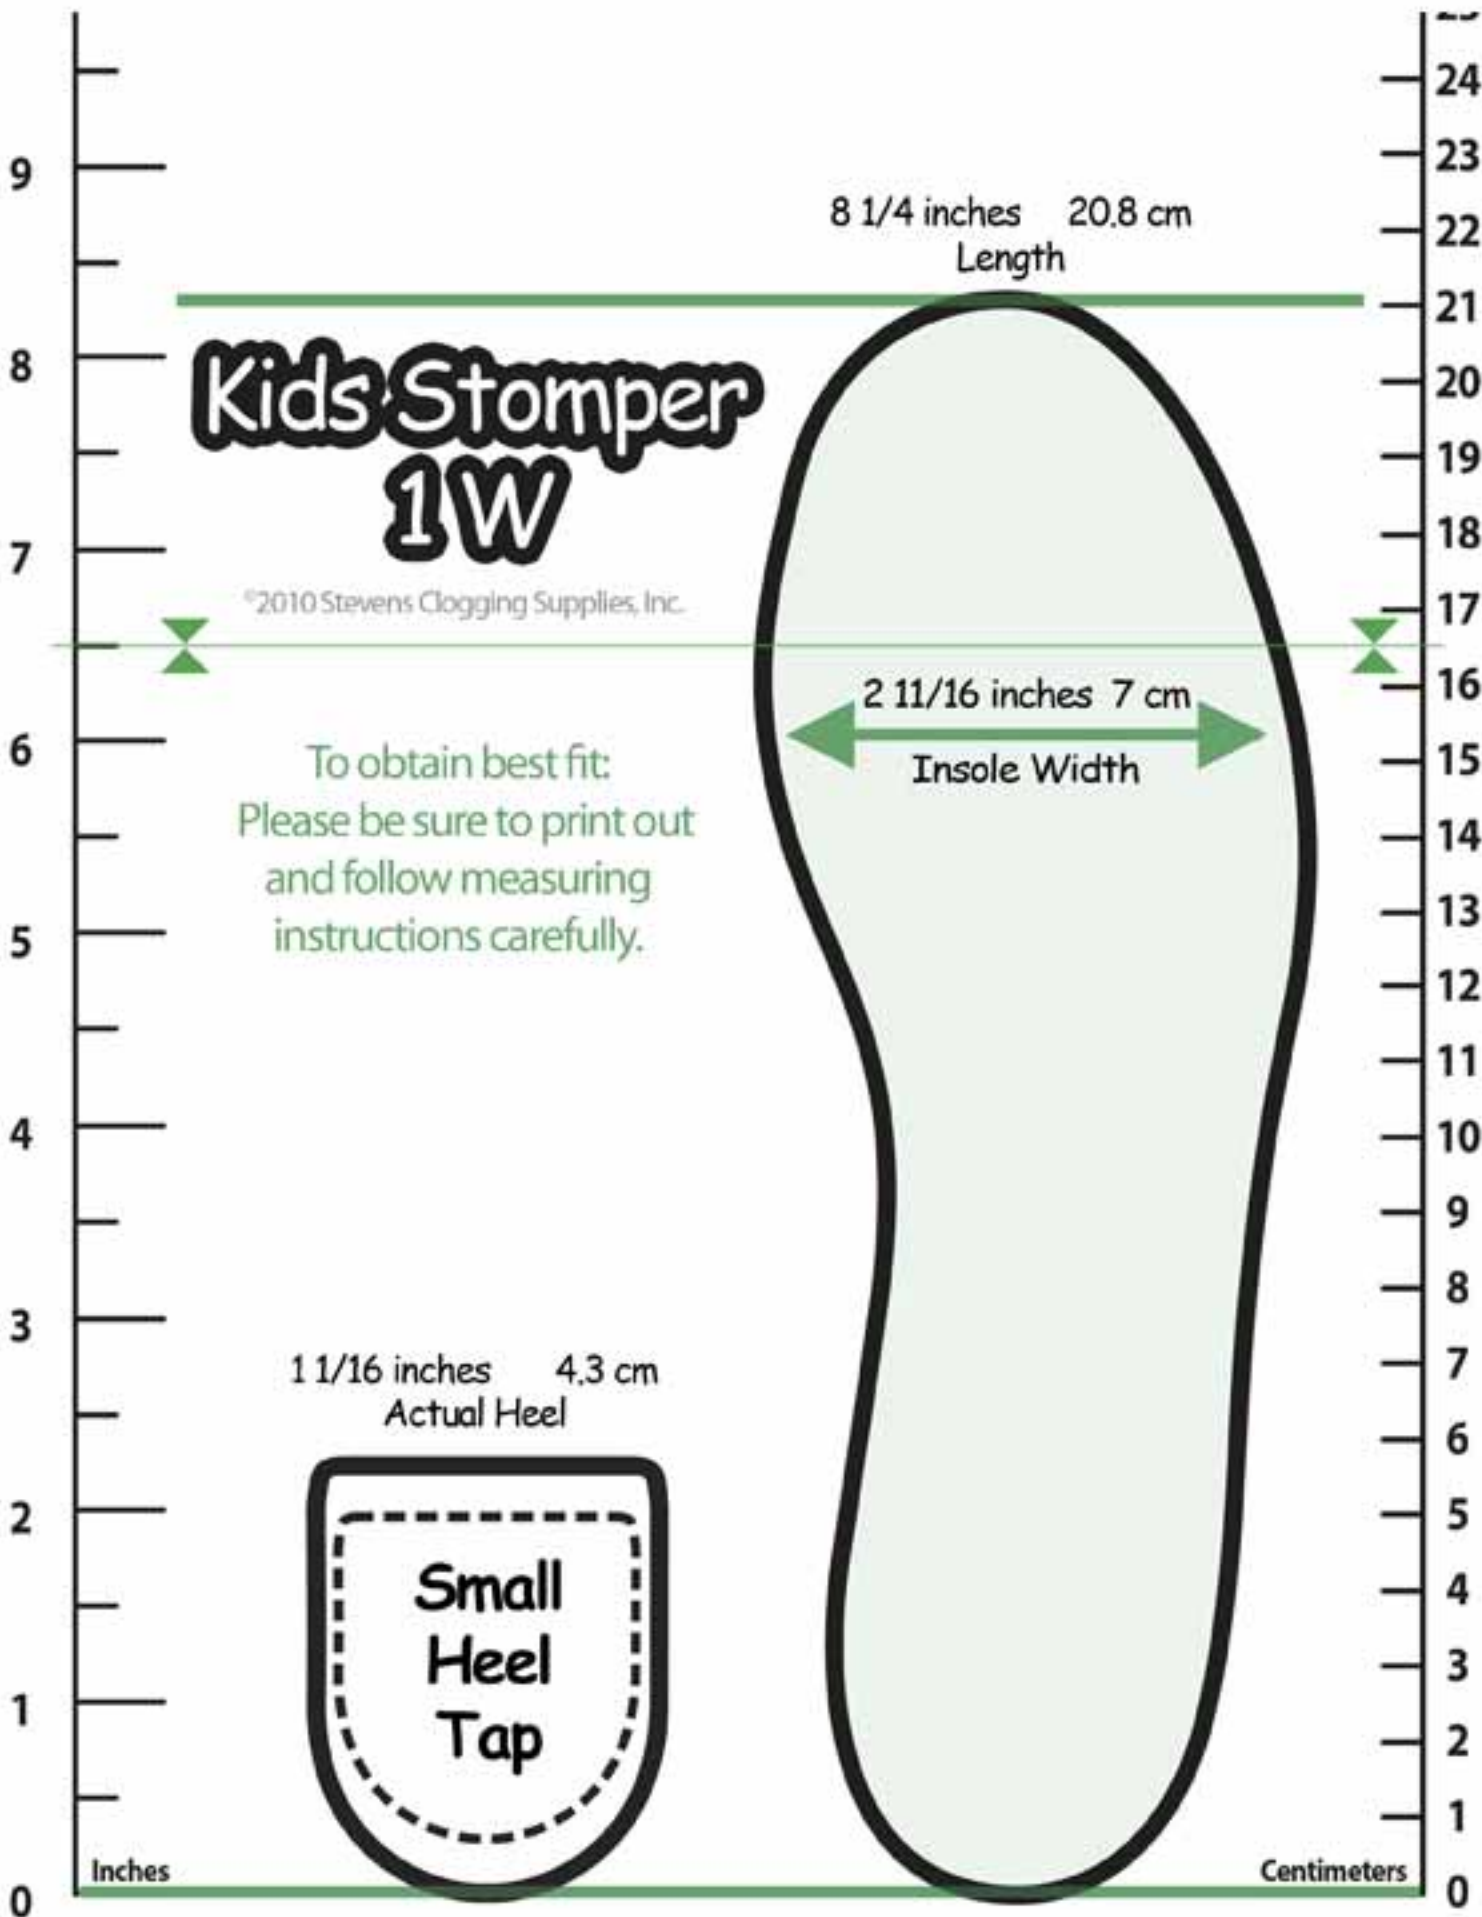

The fitting graphic for this shoe requires two letter pages.  
Please print this PDF on your printer. Instructions are on separate page.

# Kids Stomper 1W

©2010 Stevens Clogging Supplies, Inc.

To obtain best fit:  
Please be sure to print out  
and follow measuring  
instructions carefully.

8 1/4 inches 20.8 cm  
Length

2 11/16 inches 7 cm  
Insole Width

1 1/16 inches 4.3 cm  
Actual Heel

Inches

Centimeters