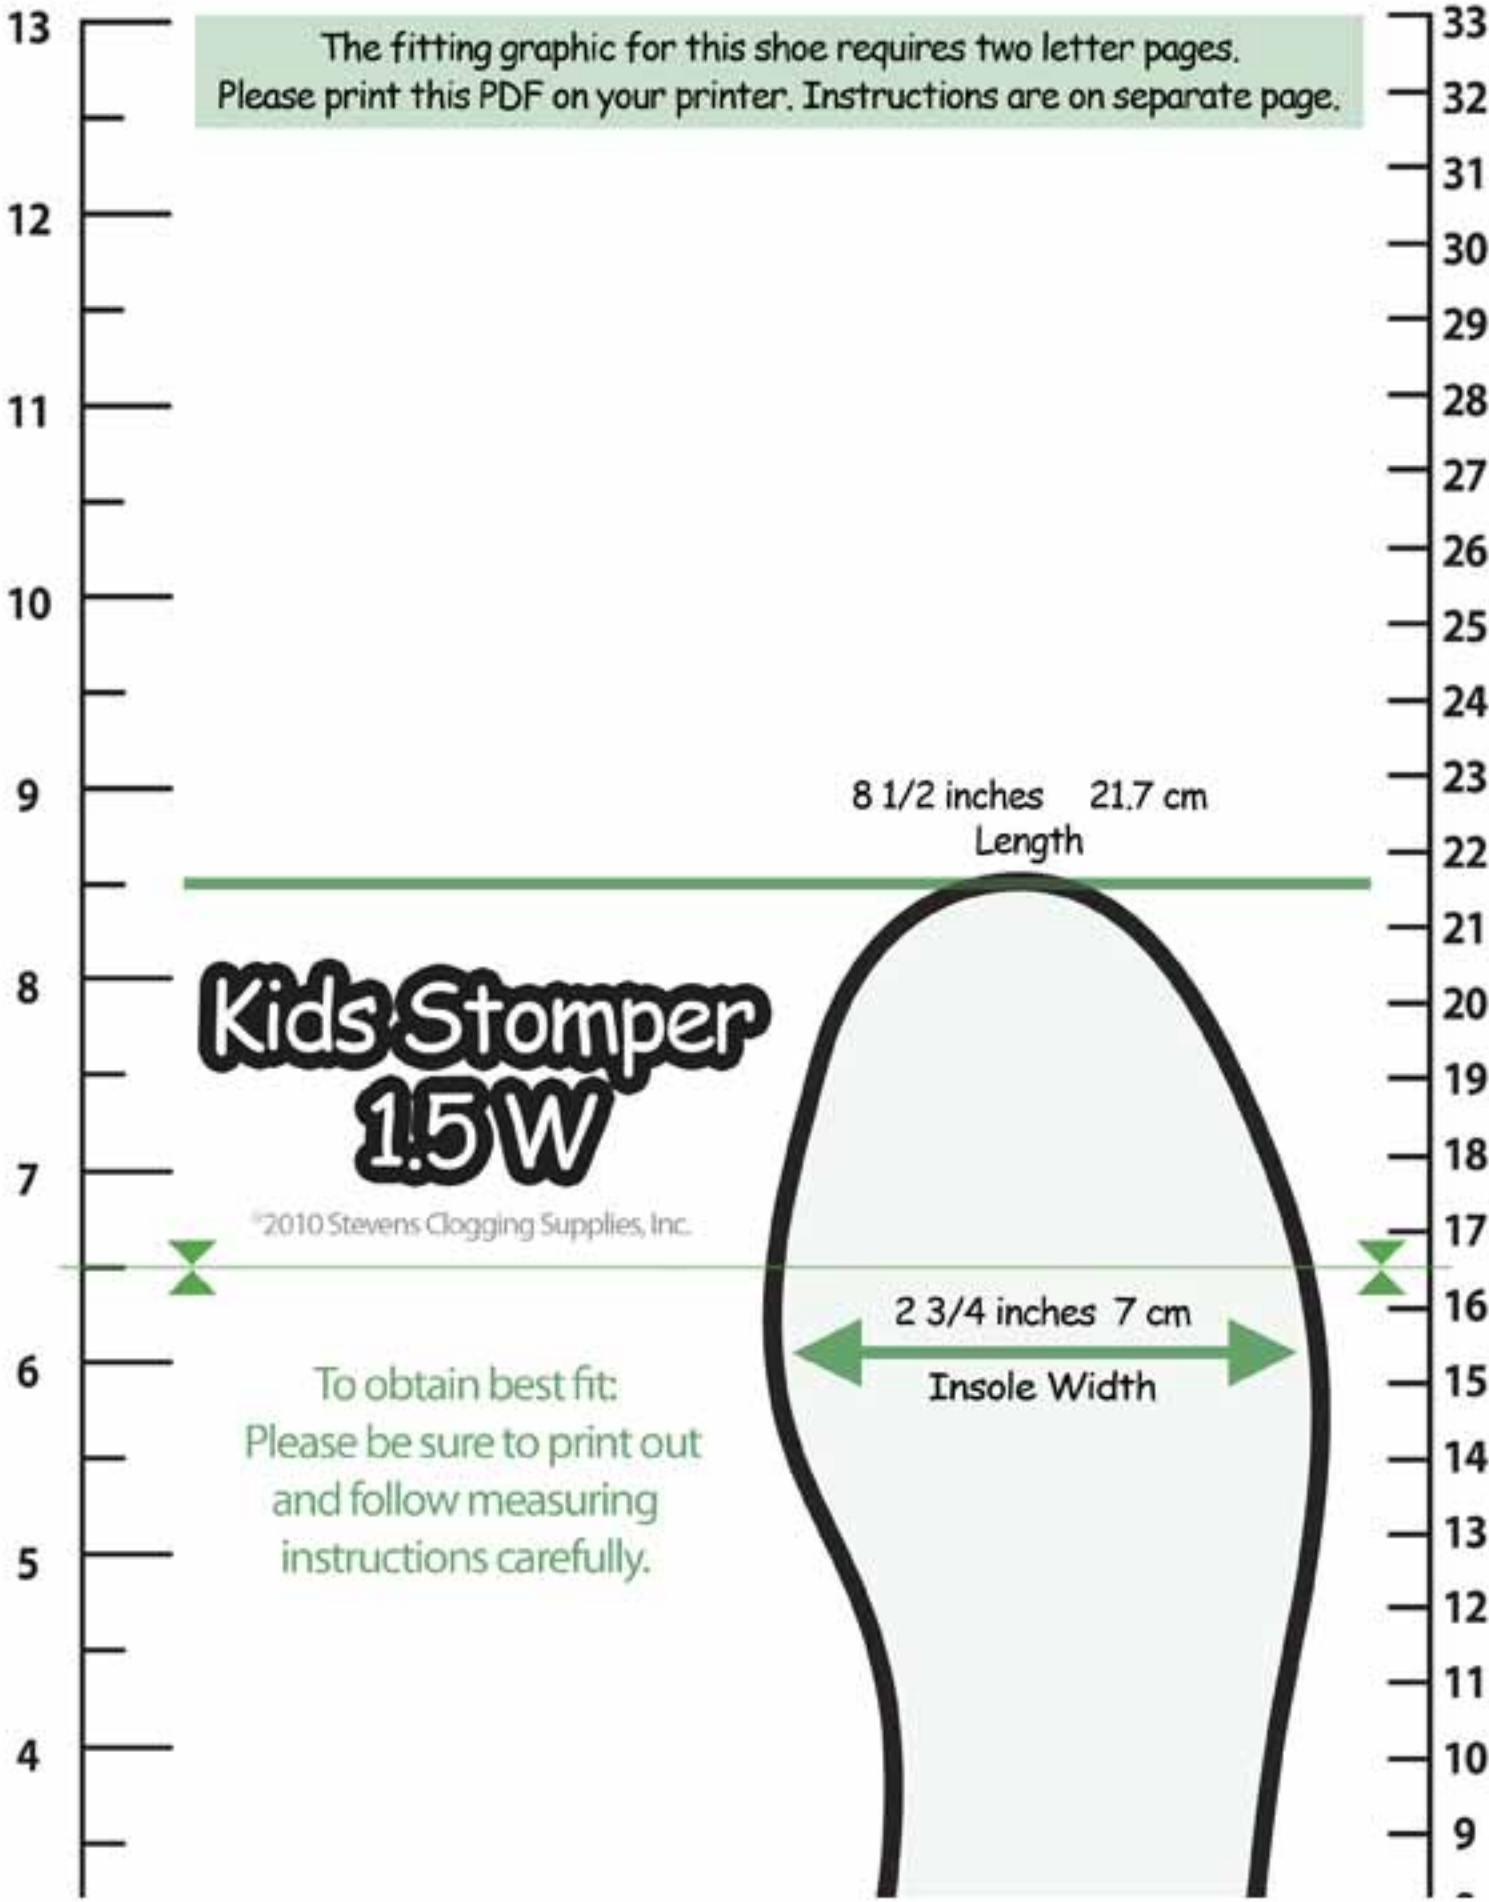

The fitting graphic for this shoe requires two letter pages.
Please print this PDF on your printer. Instructions are on separate page.

Kids Stomper 1.5W

©2010 Stevens Clogging Supplies, Inc.

To obtain best fit:
Please be sure to print out
and follow measuring
instructions carefully.

8 1/2 inches 21.7 cm
Length

2 3/4 inches 7 cm
Insole Width

Kids Stomper 1.5W

©2010 Stevens Clogging Supplies, Inc.

To obtain best fit:
Please be sure to print out
and follow measuring
instructions carefully.

8 1/2 inches 21.7 cm
Length

2 3/4 inches 7 cm
Insole Width

1 1/16 inches 4.3 cm
Actual Heel

Small
Heel
Tap

Inches

Centimeters