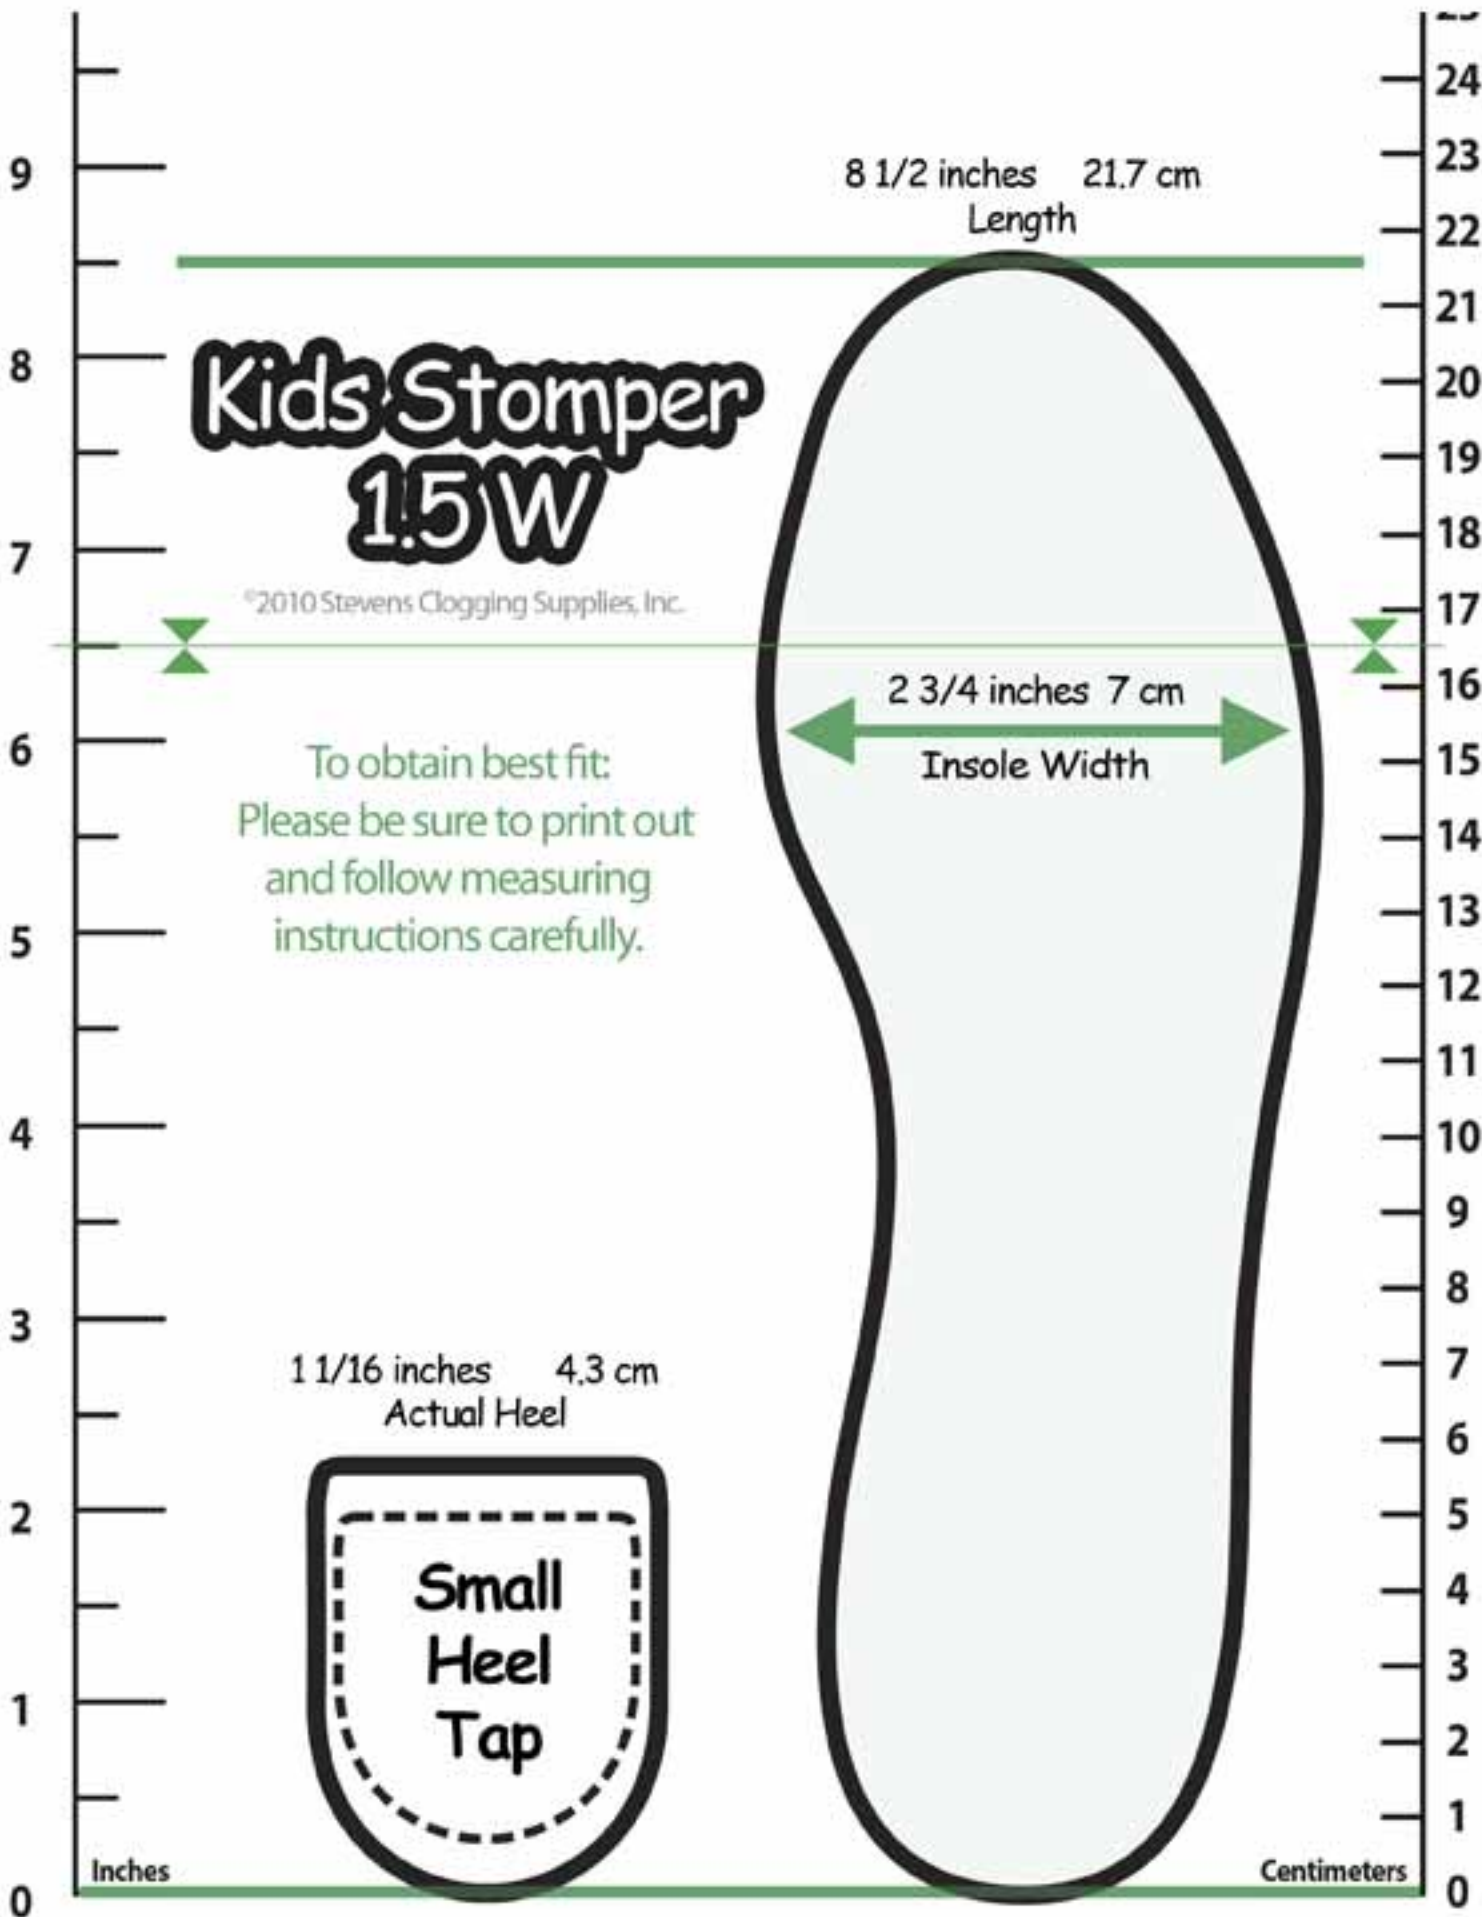

The fitting graphic for this shoe requires two letter pages.
Please print this PDF on your printer. Instructions are on separate page.

Kids Stomper 1.5W

©2010 Stevens Clogging Supplies, Inc.

To obtain best fit:
Please be sure to print out
and follow measuring
instructions carefully.

8 1/2 inches 21.7 cm
Length

2 3/4 inches 7 cm
Insole Width

Kids Stomper 1.5W

©2010 Stevens Clogging Supplies, Inc.

To obtain best fit:
Please be sure to print out
and follow measuring
instructions carefully.

8 1/2 inches 21.7 cm
Length

2 3/4 inches 7 cm
Insole Width

1 1/16 inches 4.3 cm
Actual Heel

Small
Heel
Tap

Inches

Centimeters