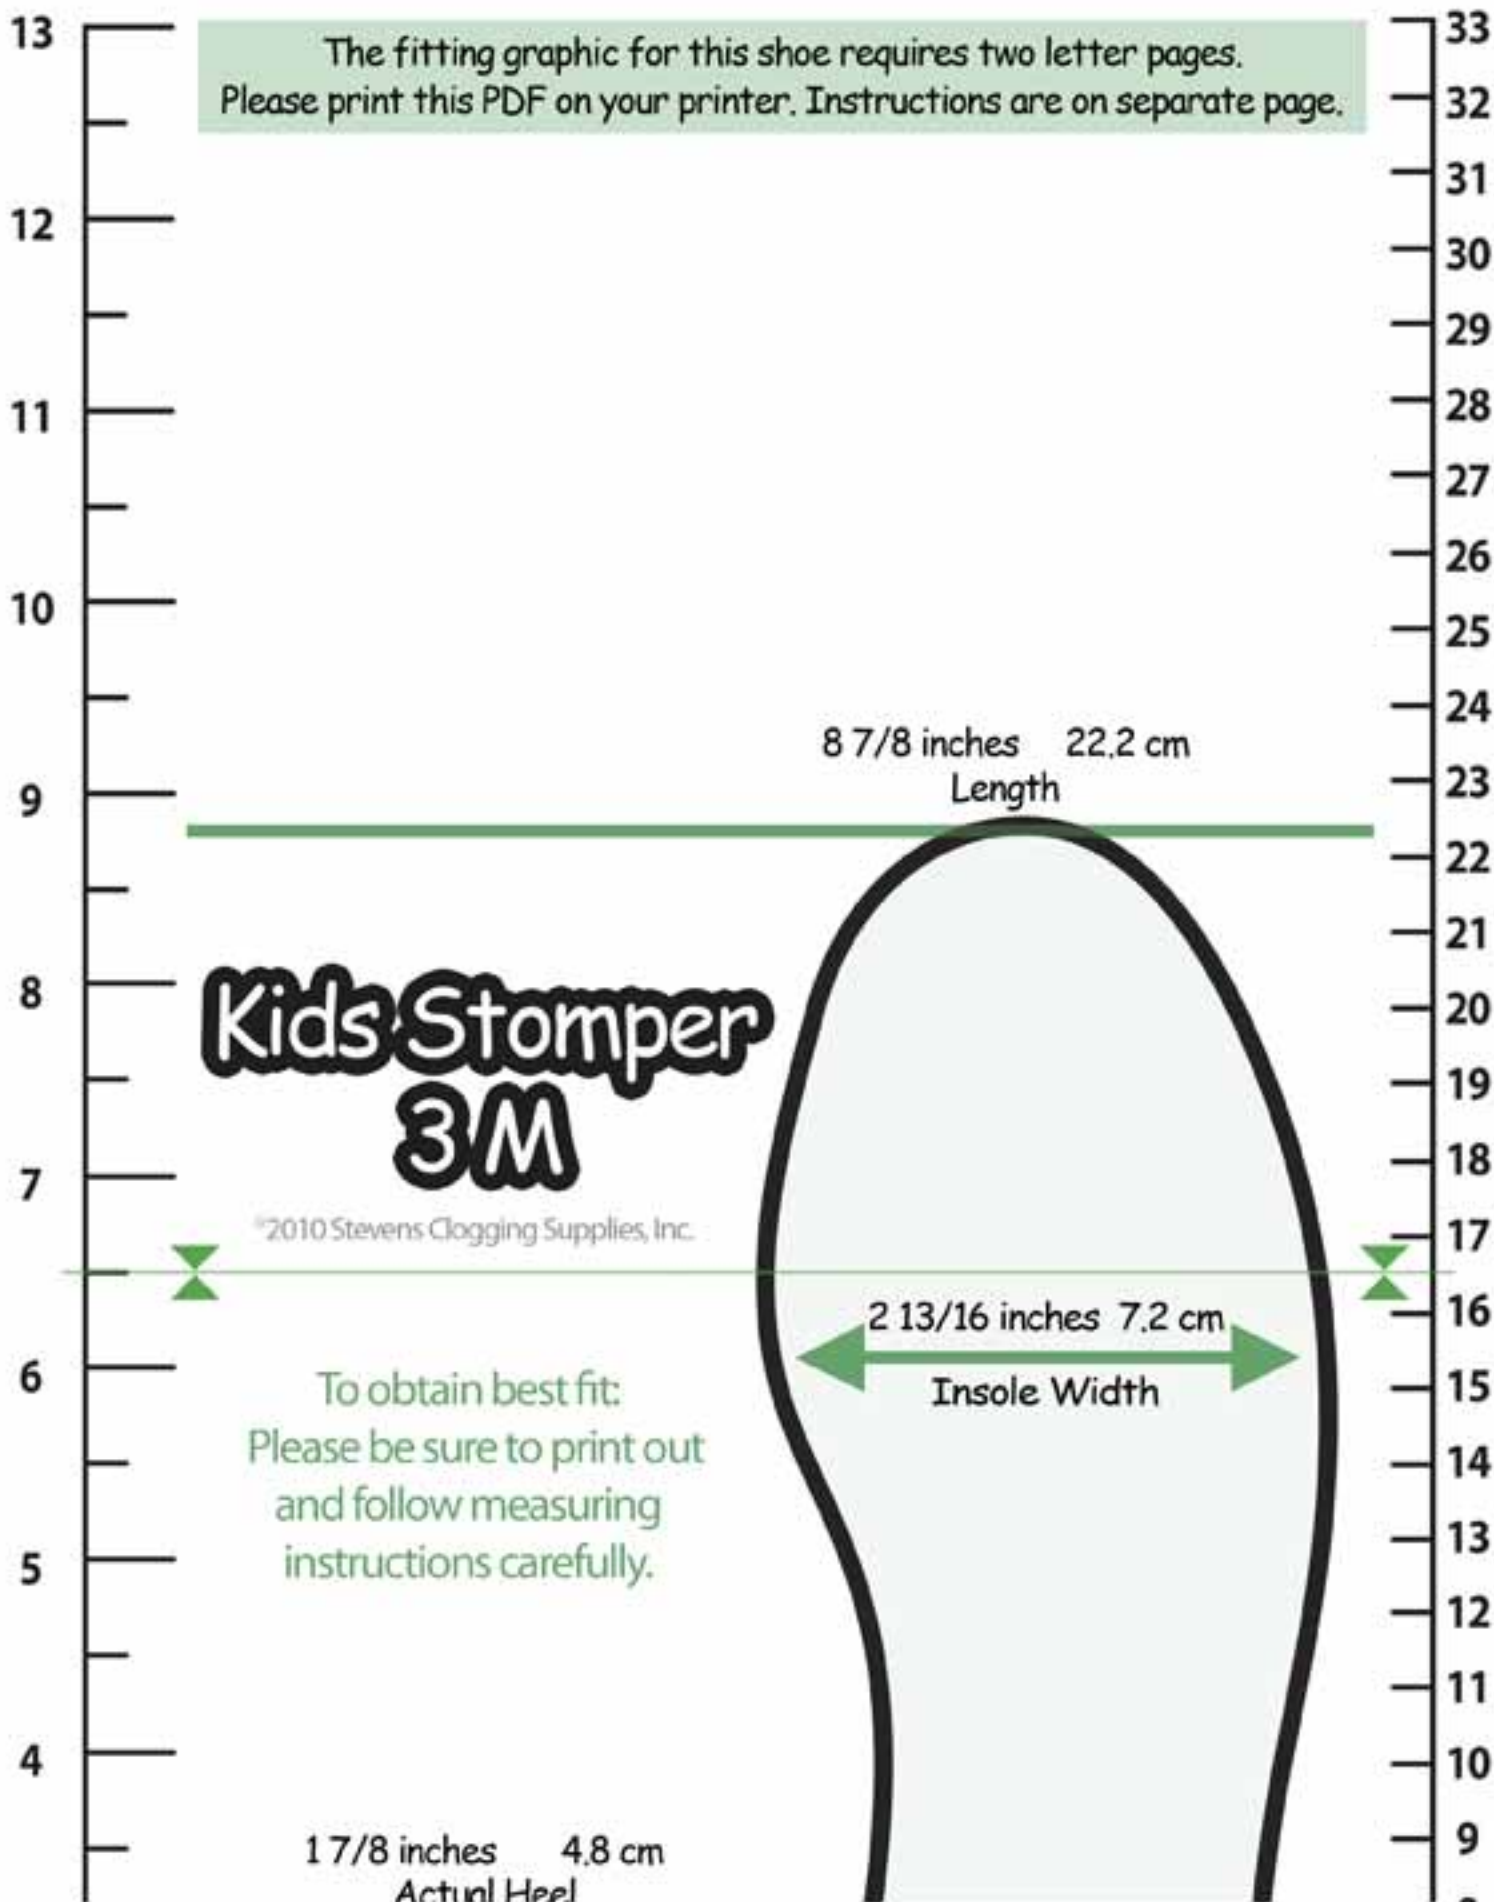

The fitting graphic for this shoe requires two letter pages.
Please print this PDF on your printer. Instructions are on separate page.

Kids Stomper 3M

©2010 Stevens Clogging Supplies, Inc.

8 7/8 inches 22.2 cm
Length

2 13/16 inches 7.2 cm
Insole Width

1 7/8 inches 4.8 cm
Actual Heel

To obtain best fit:
Please be sure to print out
and follow measuring
instructions carefully.