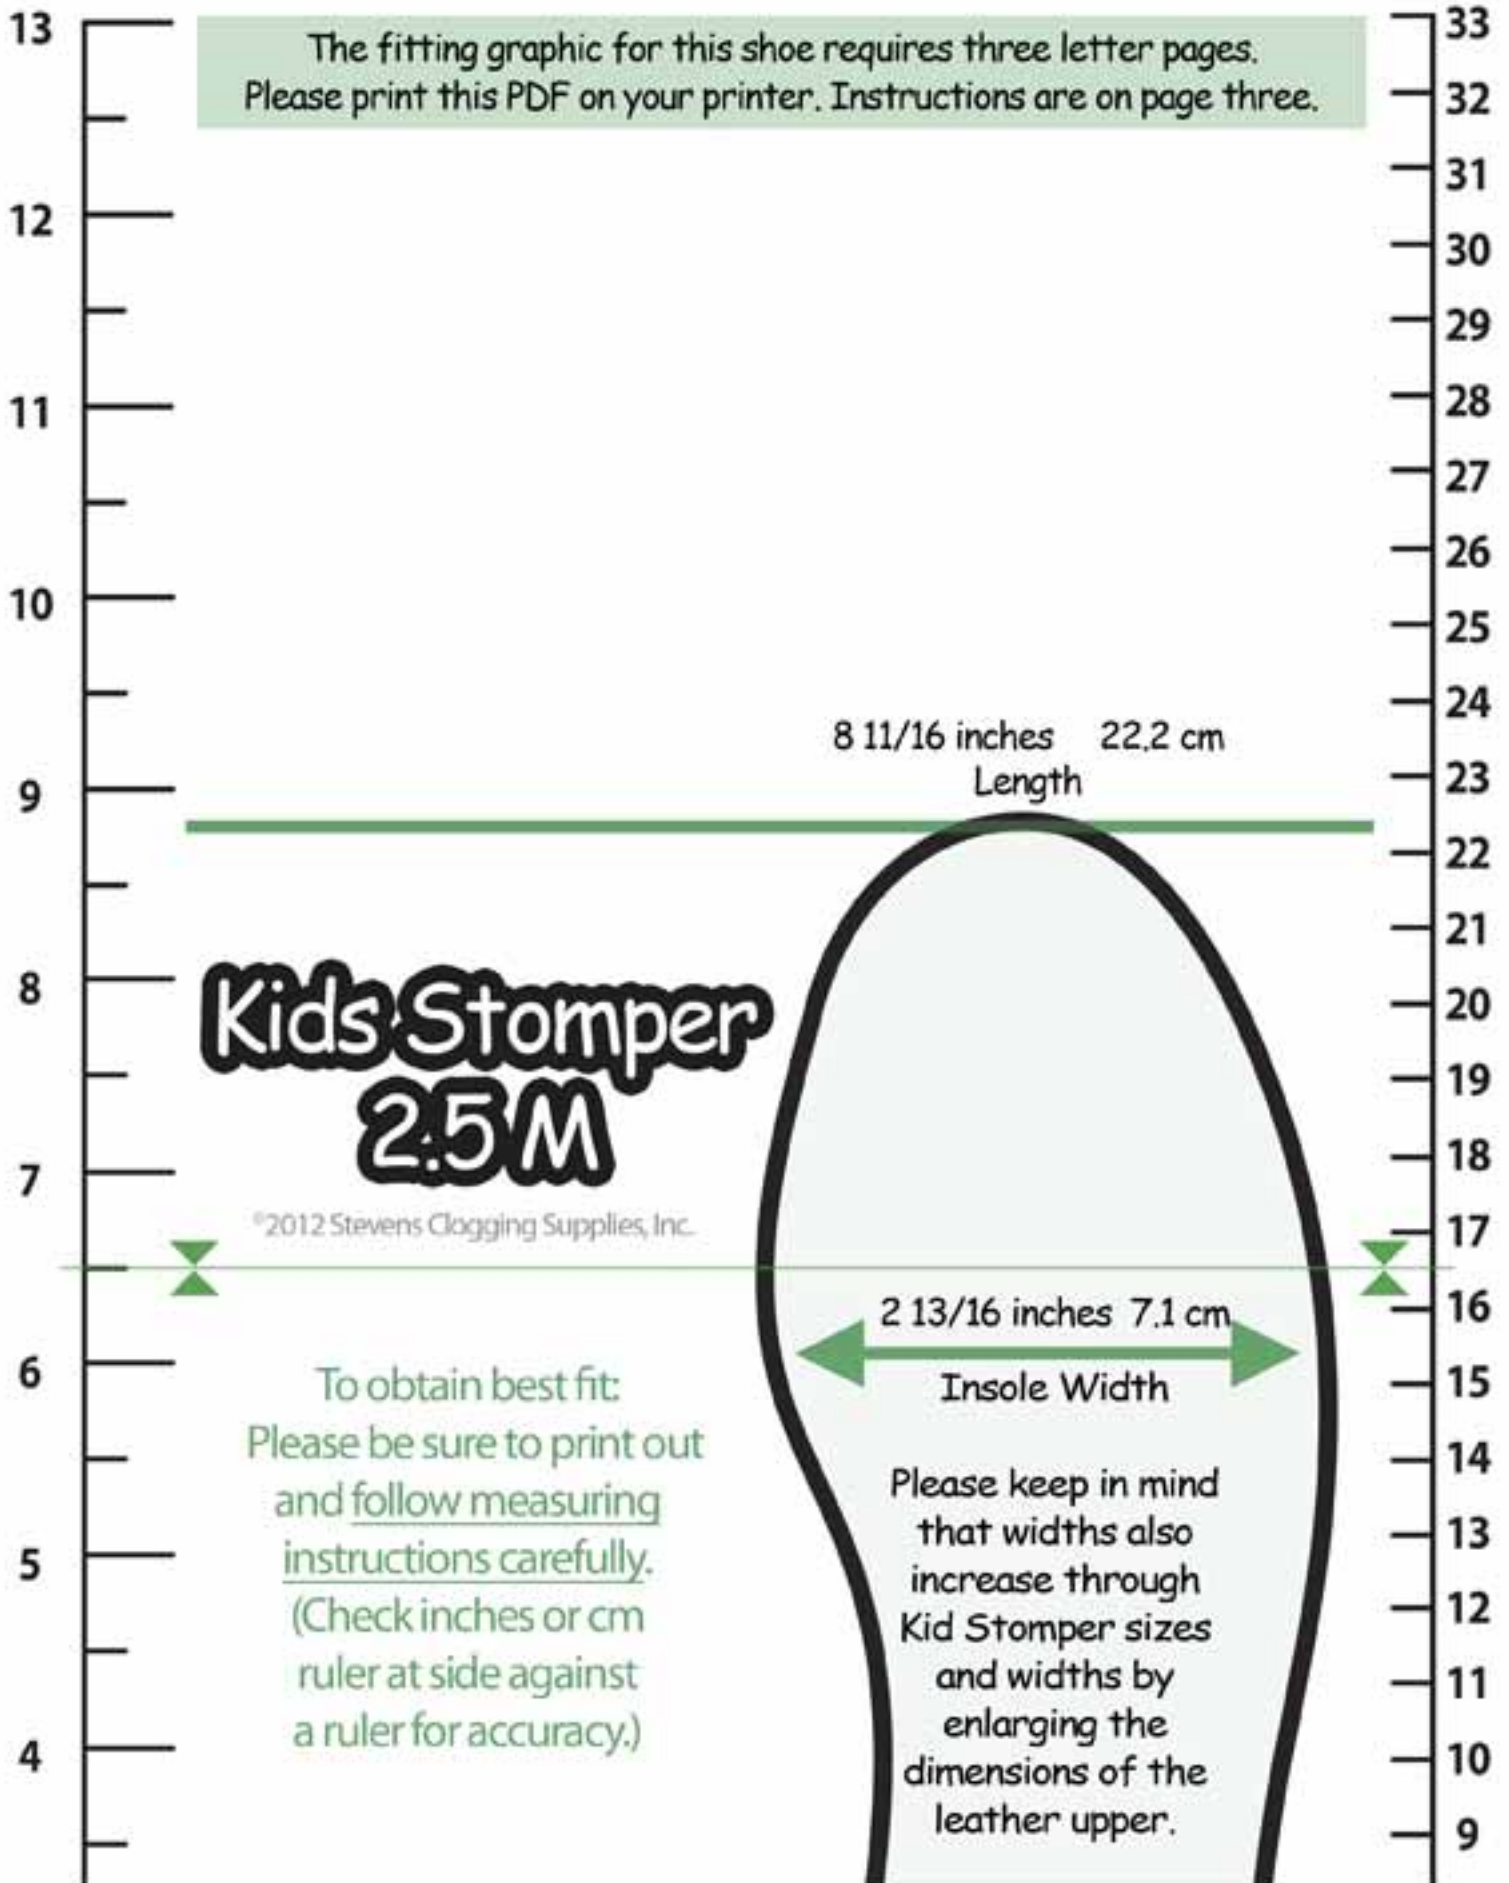

The fitting graphic for this shoe requires three letter pages.
Please print this PDF on your printer. Instructions are on page three.

Kids Stomper 2.5M

©2012 Stevens Clogging Supplies, Inc.

To obtain best fit:
Please be sure to print out
and follow measuring
instructions carefully.
(Check inches or cm
ruler at side against
a ruler for accuracy.)

1 1/16 inches 4.3 cm
Actual Heel

8 11/16 inches 22.2 cm
Length

2 13/16 inches 7.1 cm

Insole Width

Please keep in mind
that widths also
increase through
Kid Stomper sizes
and widths by
enlarging the
dimensions of the
leather upper.

Inches

Centimeters