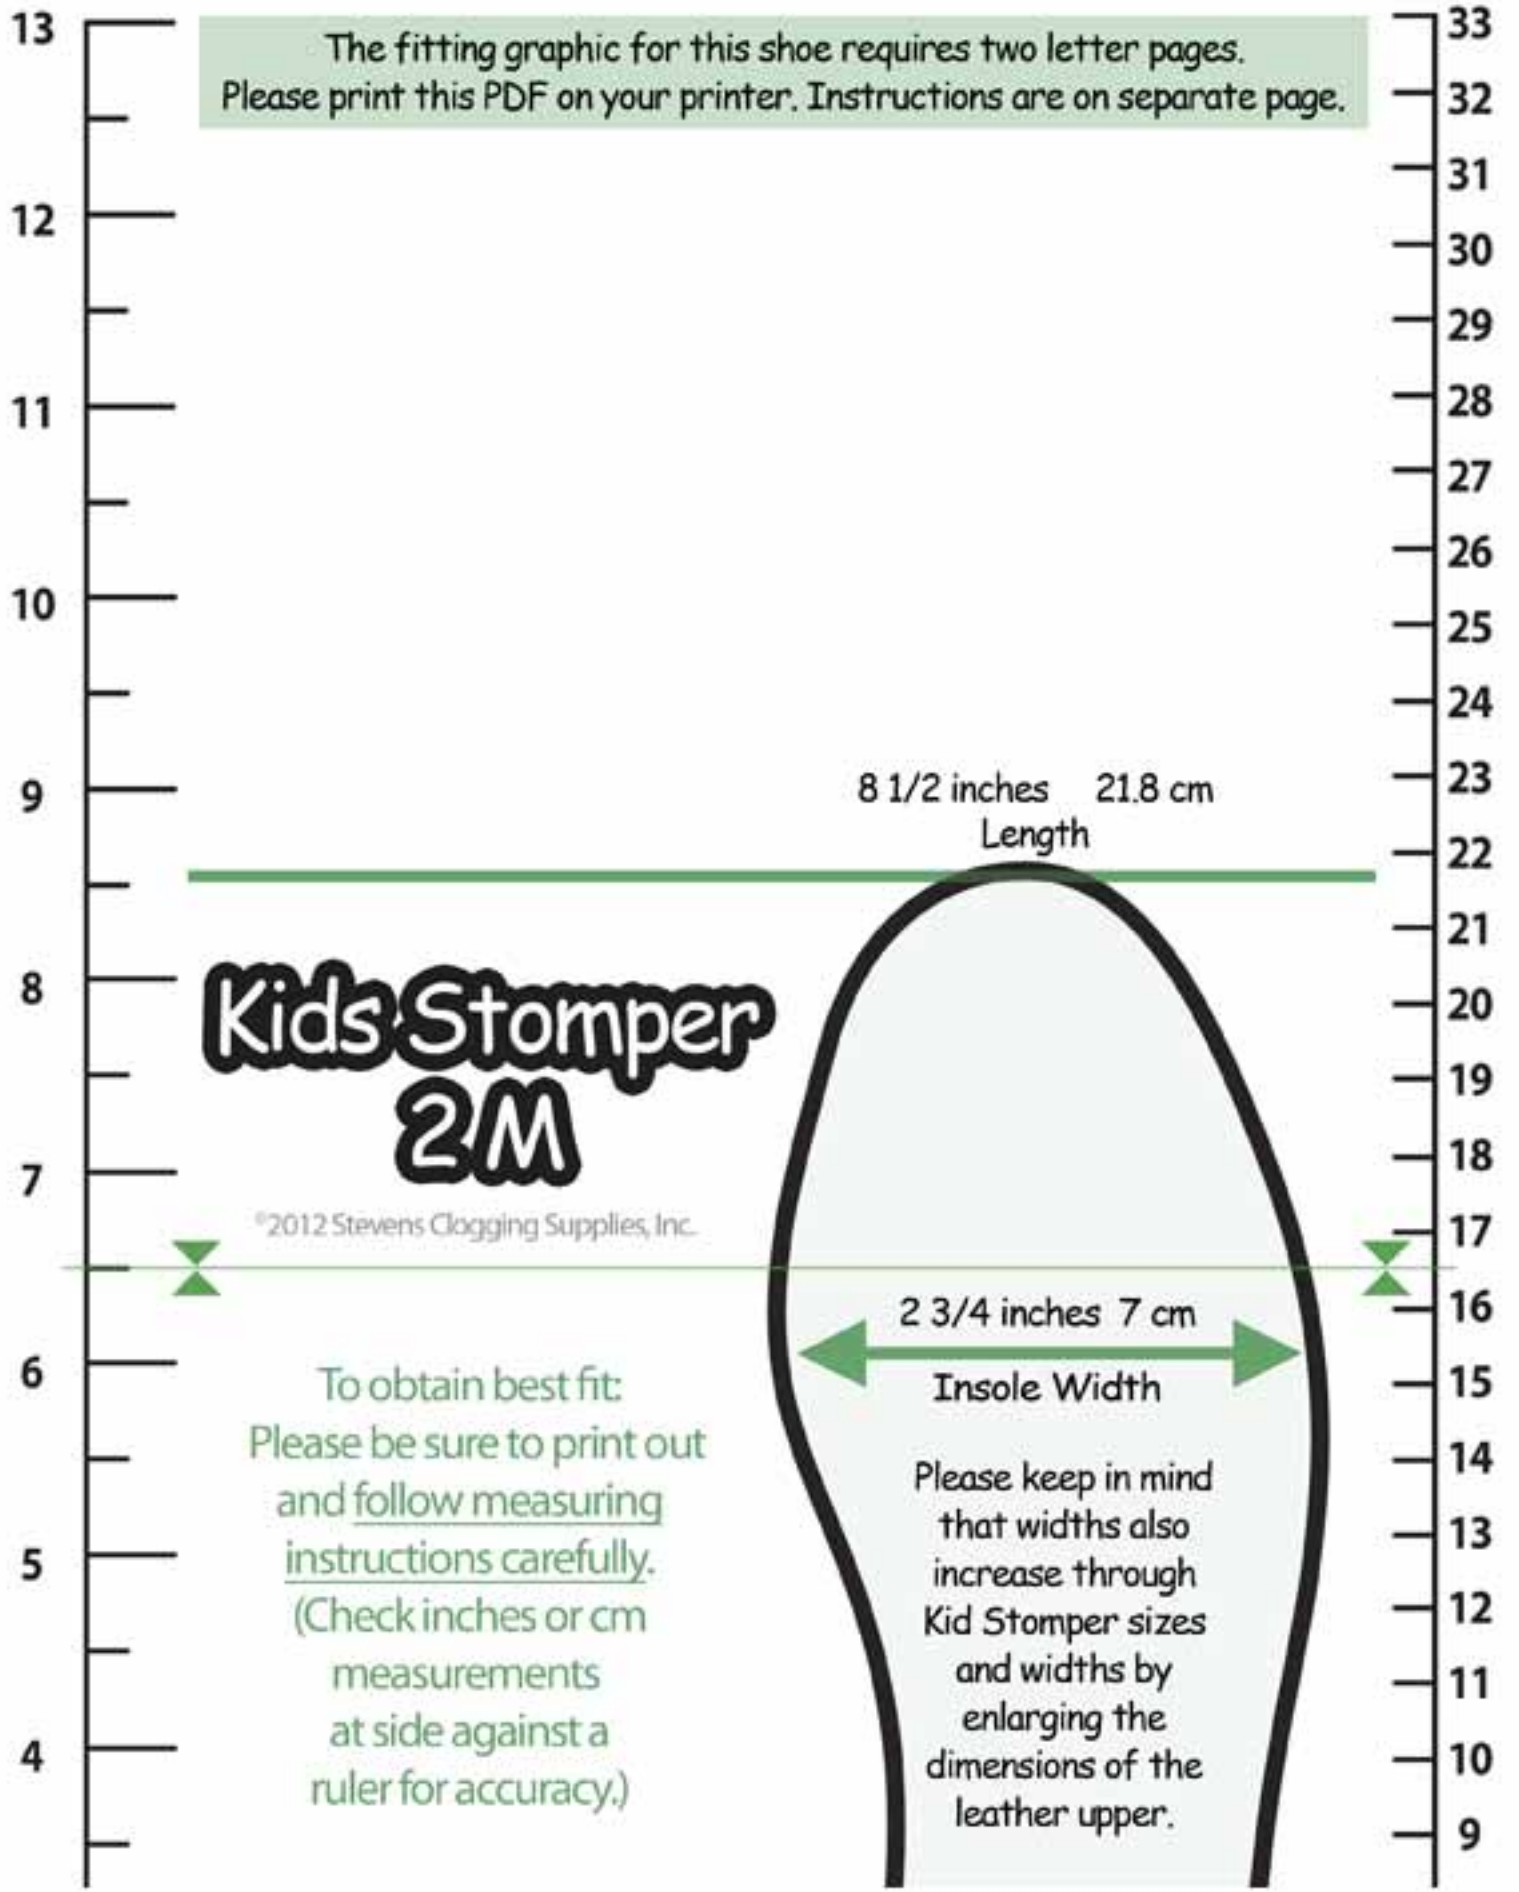

The fitting graphic for this shoe requires two letter pages.
Please print this PDF on your printer. Instructions are on separate page.

Kids Stomper 2M

©2012 Stevens Clogging Supplies, Inc.

8 1/2 inches 21.8 cm
Length

2 3/4 inches 7 cm
Insole Width

To obtain best fit:
Please be sure to print out
and follow measuring
instructions carefully.
(Check inches or cm
measurements
at side against a
ruler for accuracy.)

Please keep in mind
that widths also
increase through
Kid Stomper sizes
and widths by
enlarging the
dimensions of the
leather upper.

Kids Stomper 2M

©2012 Stevens Clogging Supplies, Inc.

8 1/2 inches 21.8 cm
Length

2 3/4 inches 7 cm
Insole Width

1 1/16 inches 4.3 cm
Actual Heel

To obtain best fit:
Please be sure to print out
and follow measuring
instructions carefully.
(Check inches or cm
measurements
at side against a
ruler for accuracy.)

Please keep in mind
that widths also
increase through
Kid Stomper sizes
and widths by
enlarging the
dimensions of the
leather upper.

Inches

Centimeters