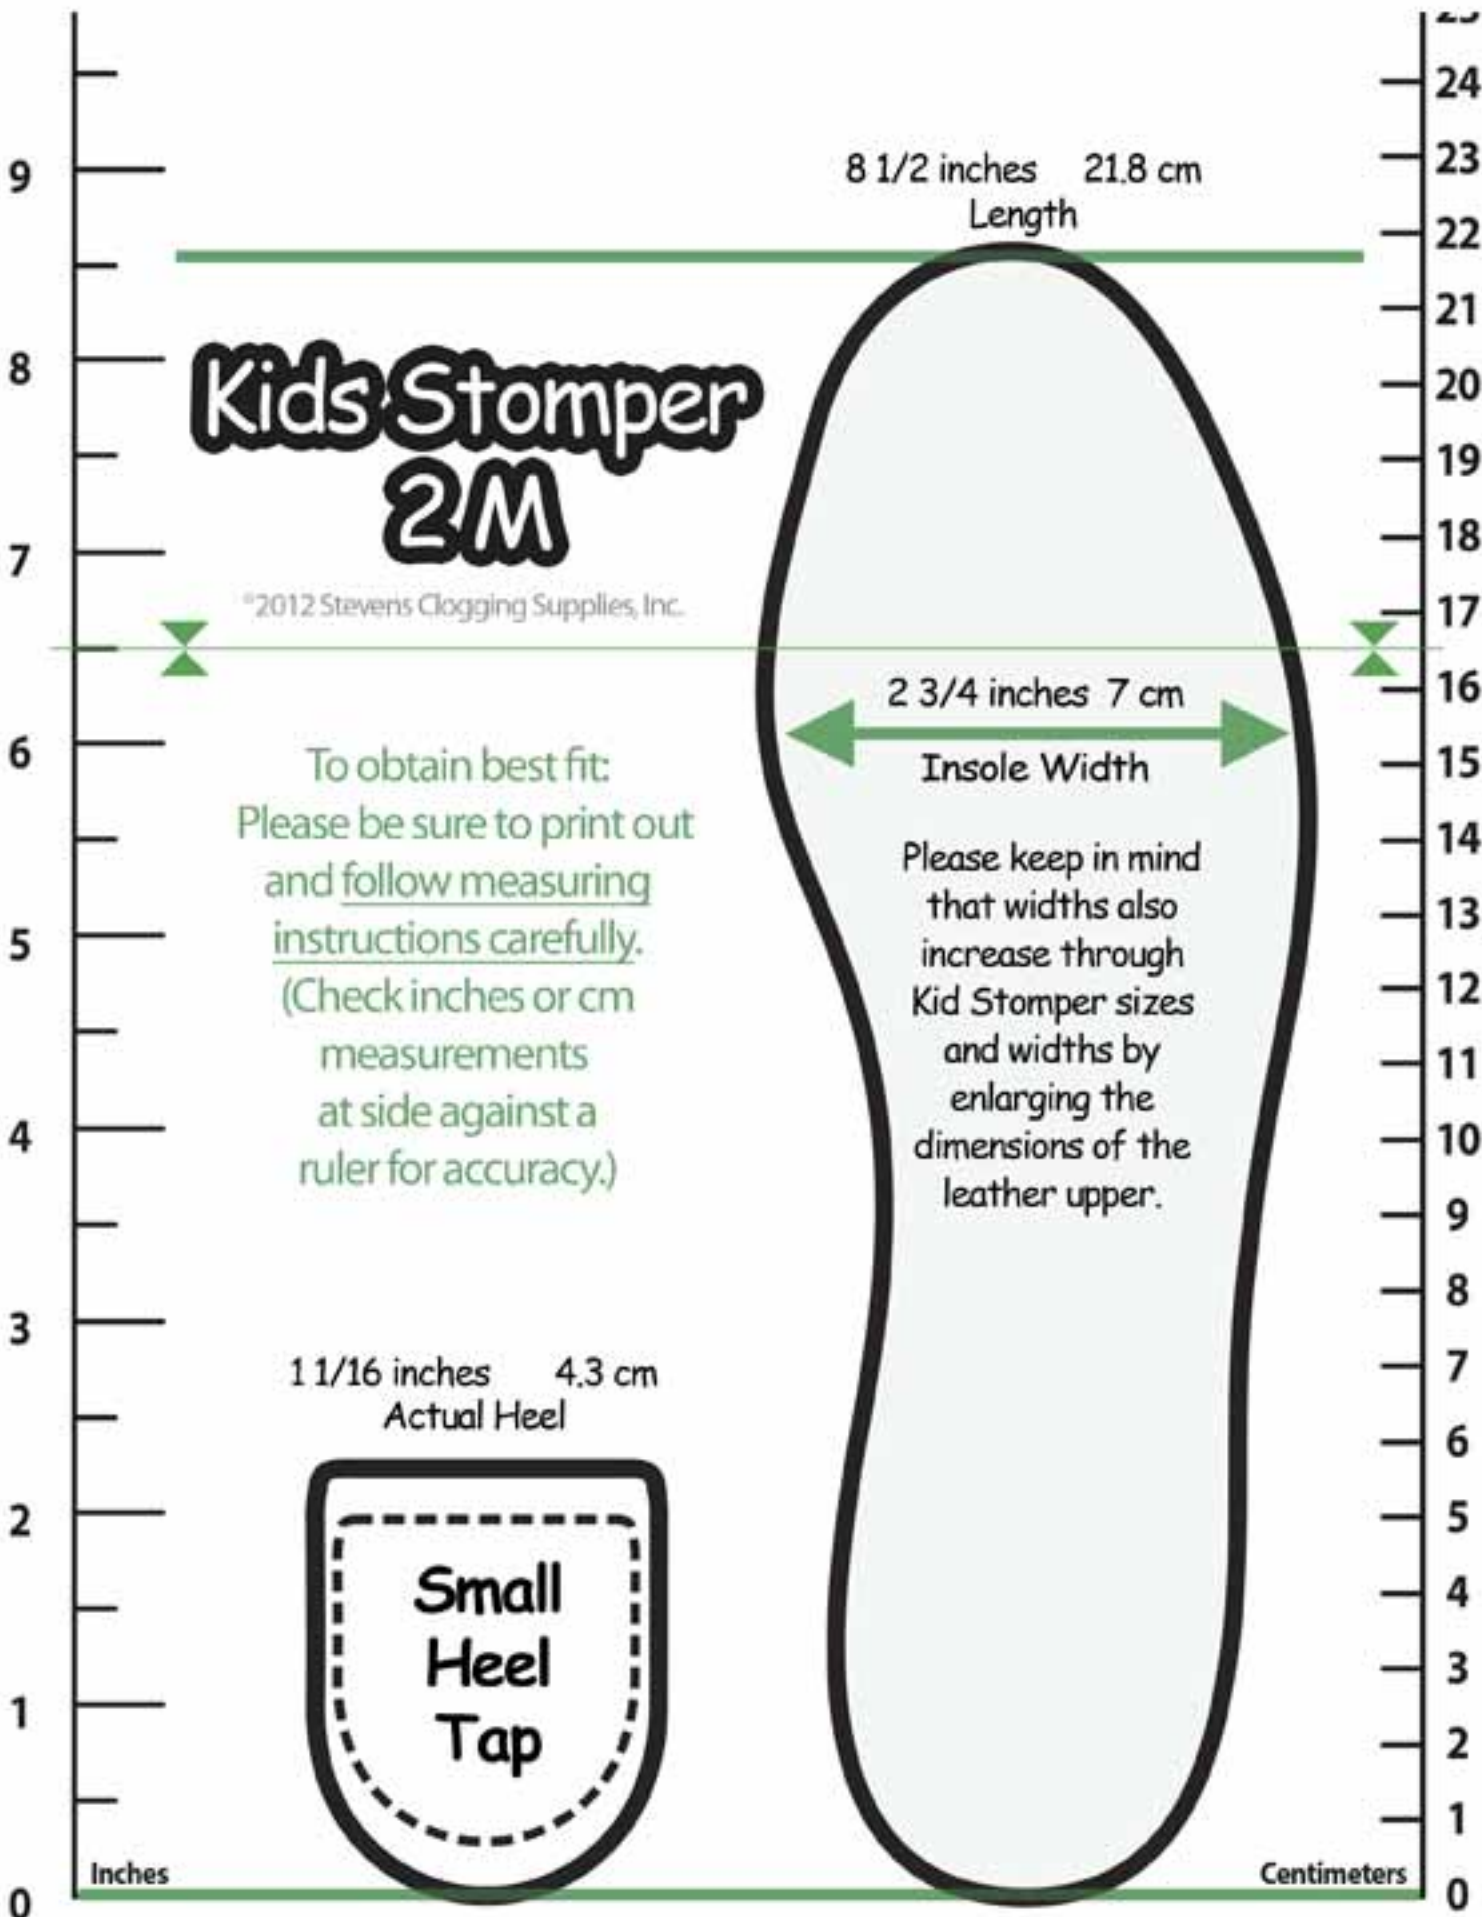

The fitting graphic for this shoe requires two letter pages.
Please print this PDF on your printer. Instructions are on separate page.

Kids Stomper 2M

©2012 Stevens Clogging Supplies, Inc.

8 1/2 inches 21.8 cm
Length

2 3/4 inches 7 cm
Insole Width

To obtain best fit:
Please be sure to print out
and follow measuring
instructions carefully.
(Check inches or cm
measurements
at side against a
ruler for accuracy.)

Please keep in mind
that widths also
increase through
Kid Stomper sizes
and widths by
enlarging the
dimensions of the
leather upper.

Kids Stomper 2M

©2012 Stevens Clogging Supplies, Inc.

8 1/2 inches 21.8 cm
Length

2 3/4 inches 7 cm
Insole Width

1 1/16 inches 4.3 cm
Actual Heel

To obtain best fit:
Please be sure to print out
and follow measuring
instructions carefully.
(Check inches or cm
measurements
at side against a
ruler for accuracy.)

Please keep in mind
that widths also
increase through
Kid Stomper sizes
and widths by
enlarging the
dimensions of the
leather upper.

Inches

Centimeters