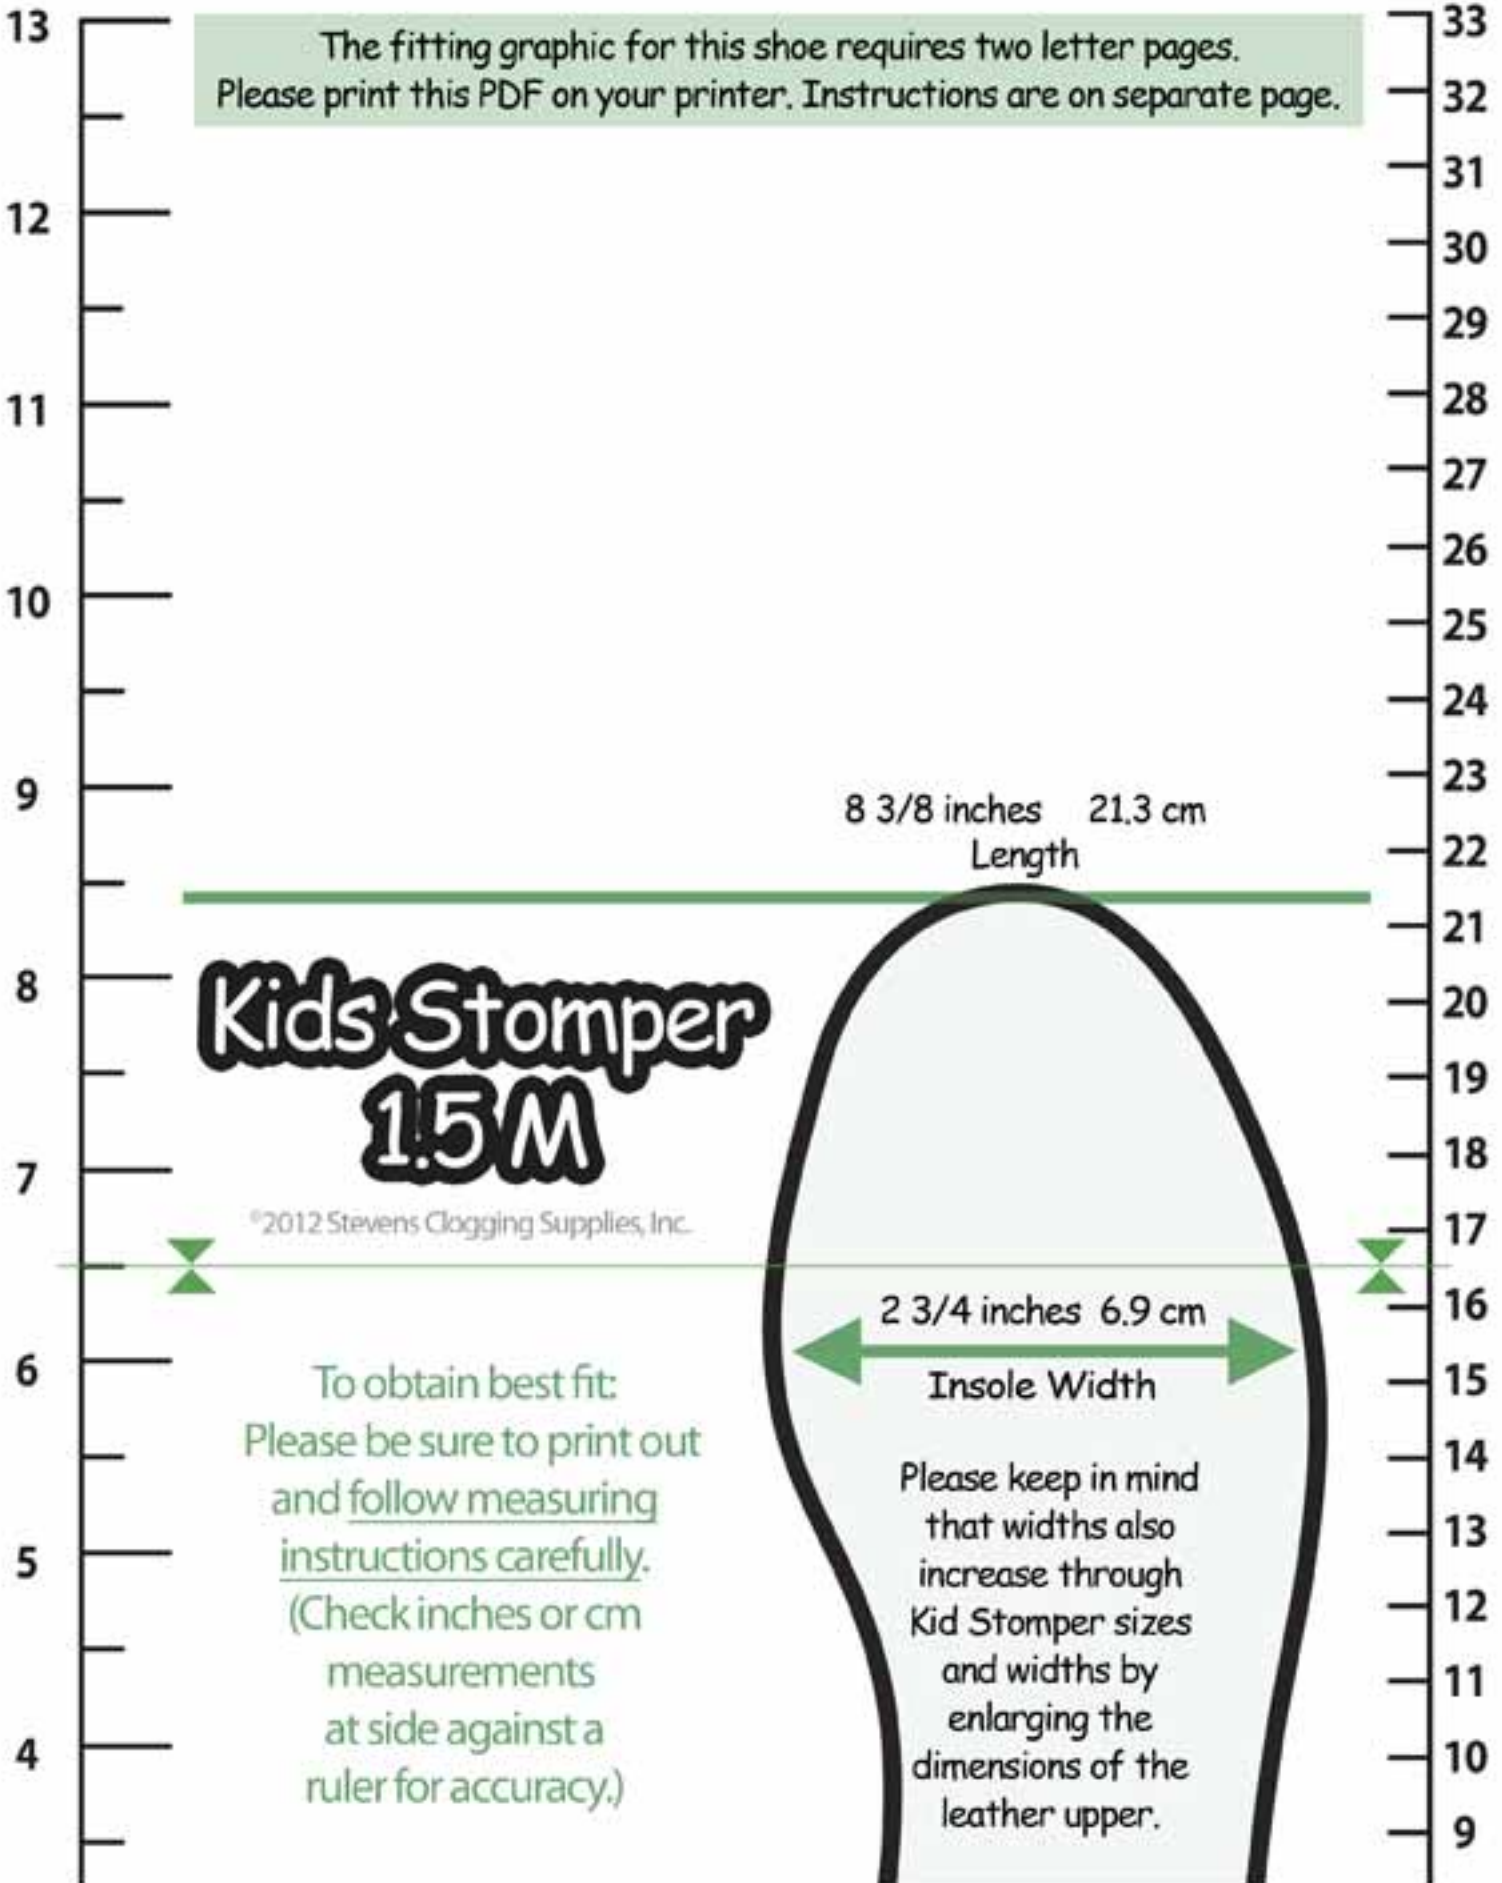

The fitting graphic for this shoe requires two letter pages.
Please print this PDF on your printer. Instructions are on separate page.

Kids Stomper 1.5M

©2012 Stevens Clogging Supplies, Inc.

To obtain best fit:
Please be sure to print out
and follow measuring
instructions carefully.
(Check inches or cm
measurements
at side against a
ruler for accuracy.)

1 1/16 inches 4.3 cm
Actual Heel

8 3/8 inches 21.3 cm
Length

2 3/4 inches 6.9 cm
Insole Width

Please keep in mind
that widths also
increase through
Kid Stomper sizes
and widths by
enlarging the
dimensions of the
leather upper.