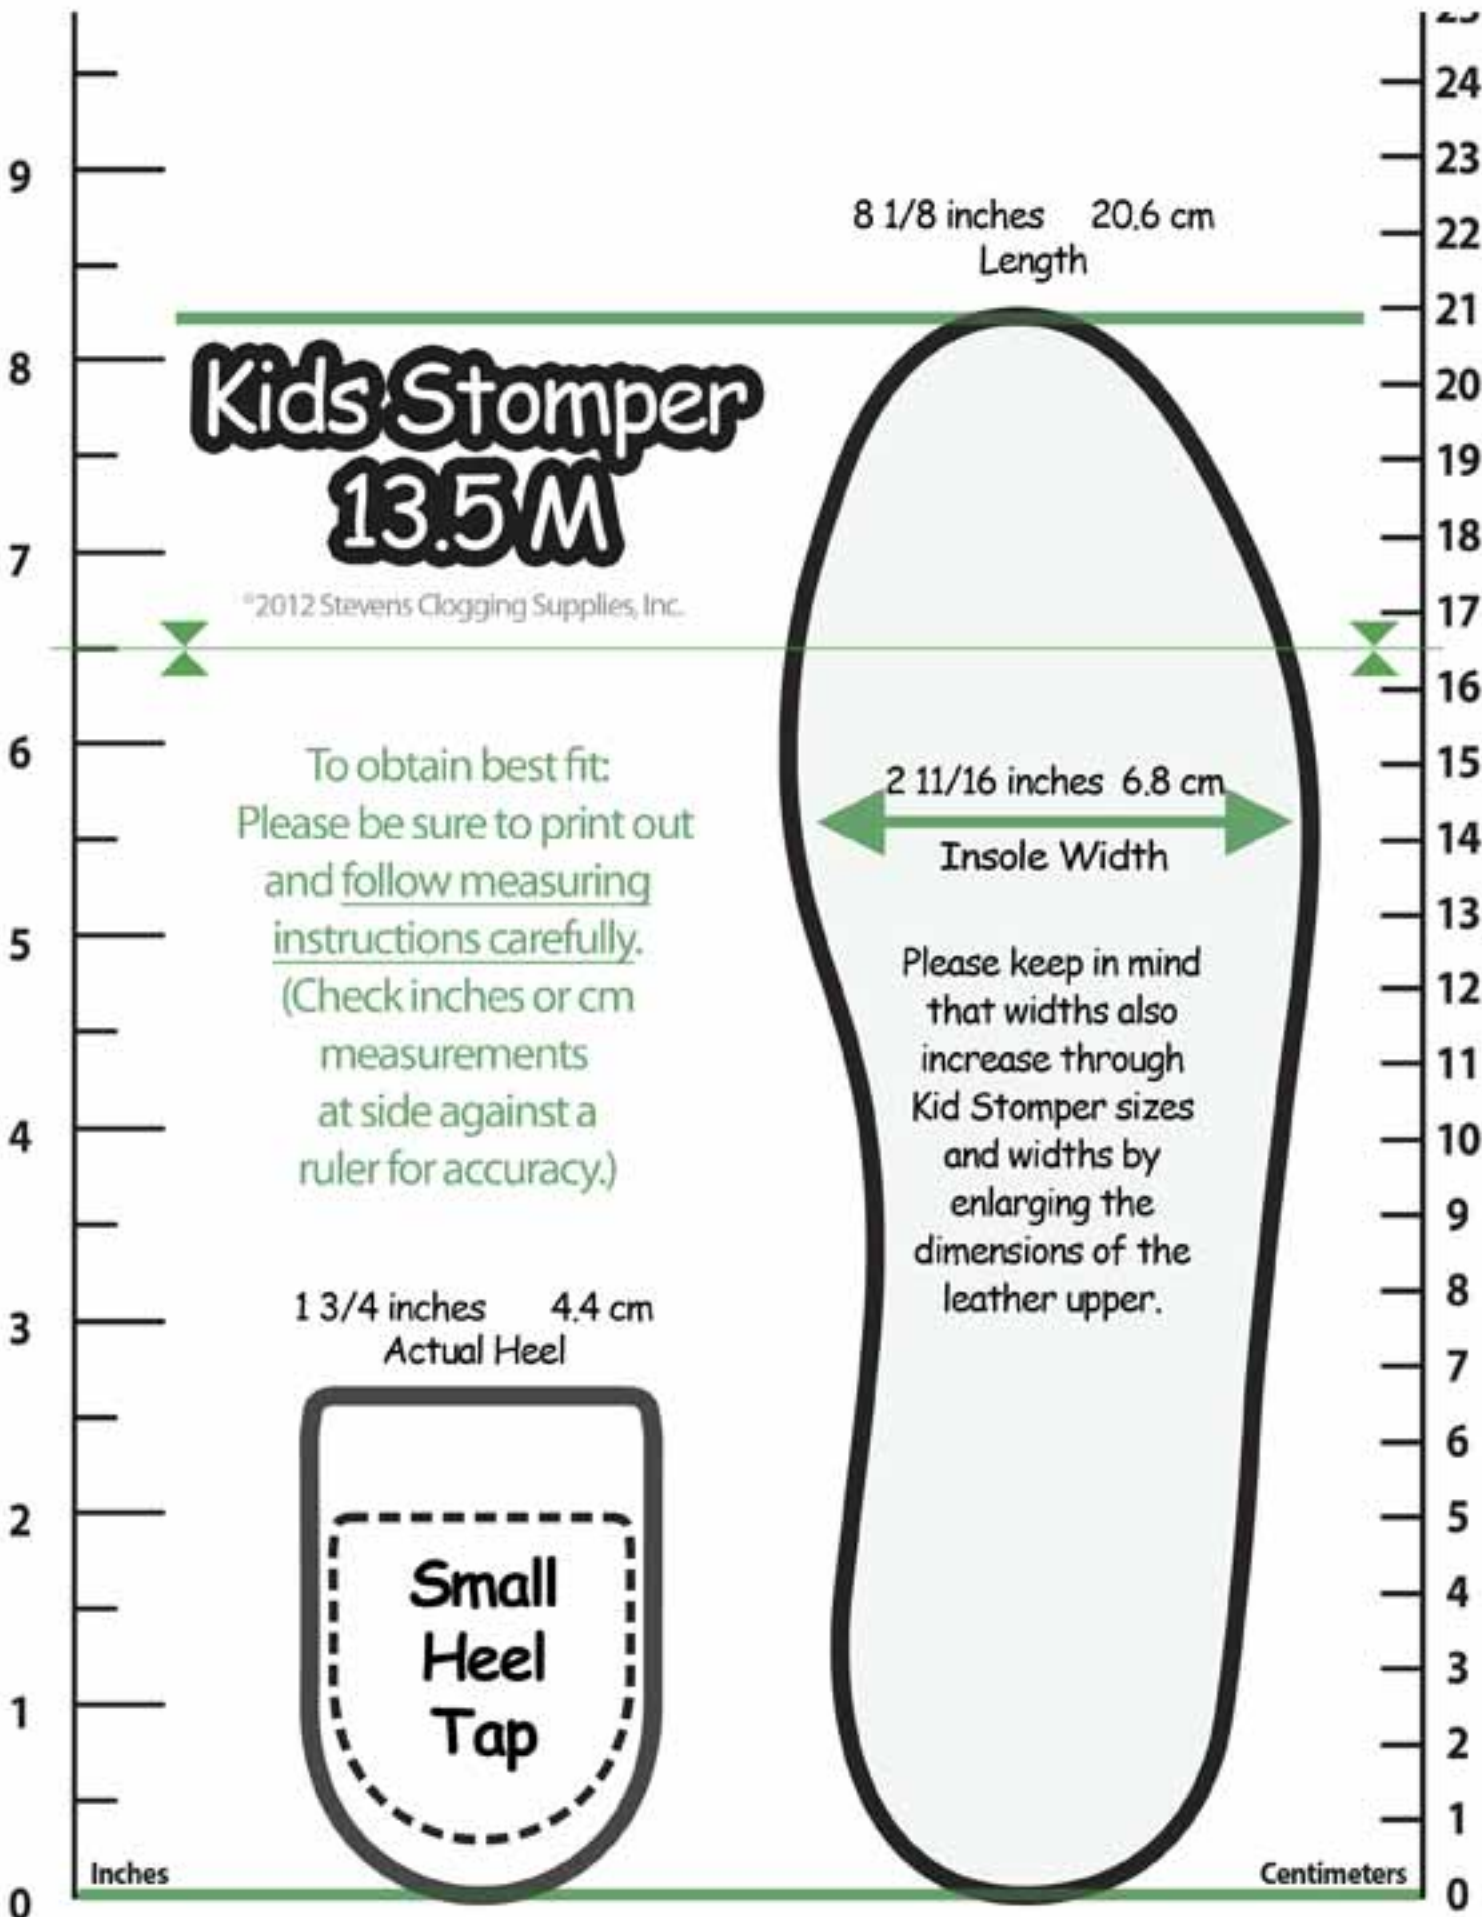

The fitting graphic for this shoe requires two letter pages.
Please print this PDF on your printer. Instructions are on separate page.

Kids Stomper 13.5M

©2012 Stevens Clogging Supplies, Inc.

8 1/8 inches 20.6 cm
Length

To obtain best fit:
Please be sure to print out
and follow measuring
instructions carefully.
(Check inches or cm
measurements
at side against a
ruler for accuracy.)

2 11/16 inches 6.8 cm
Insole Width

Please keep in mind
that widths also
increase through
Kid Stomper sizes
and widths by
enlarging the
dimensions of the
leather upper.

1 3/4 inches 4.4 cm
Actual Heel

Small
Heel
Tap

Inches

Centimeters