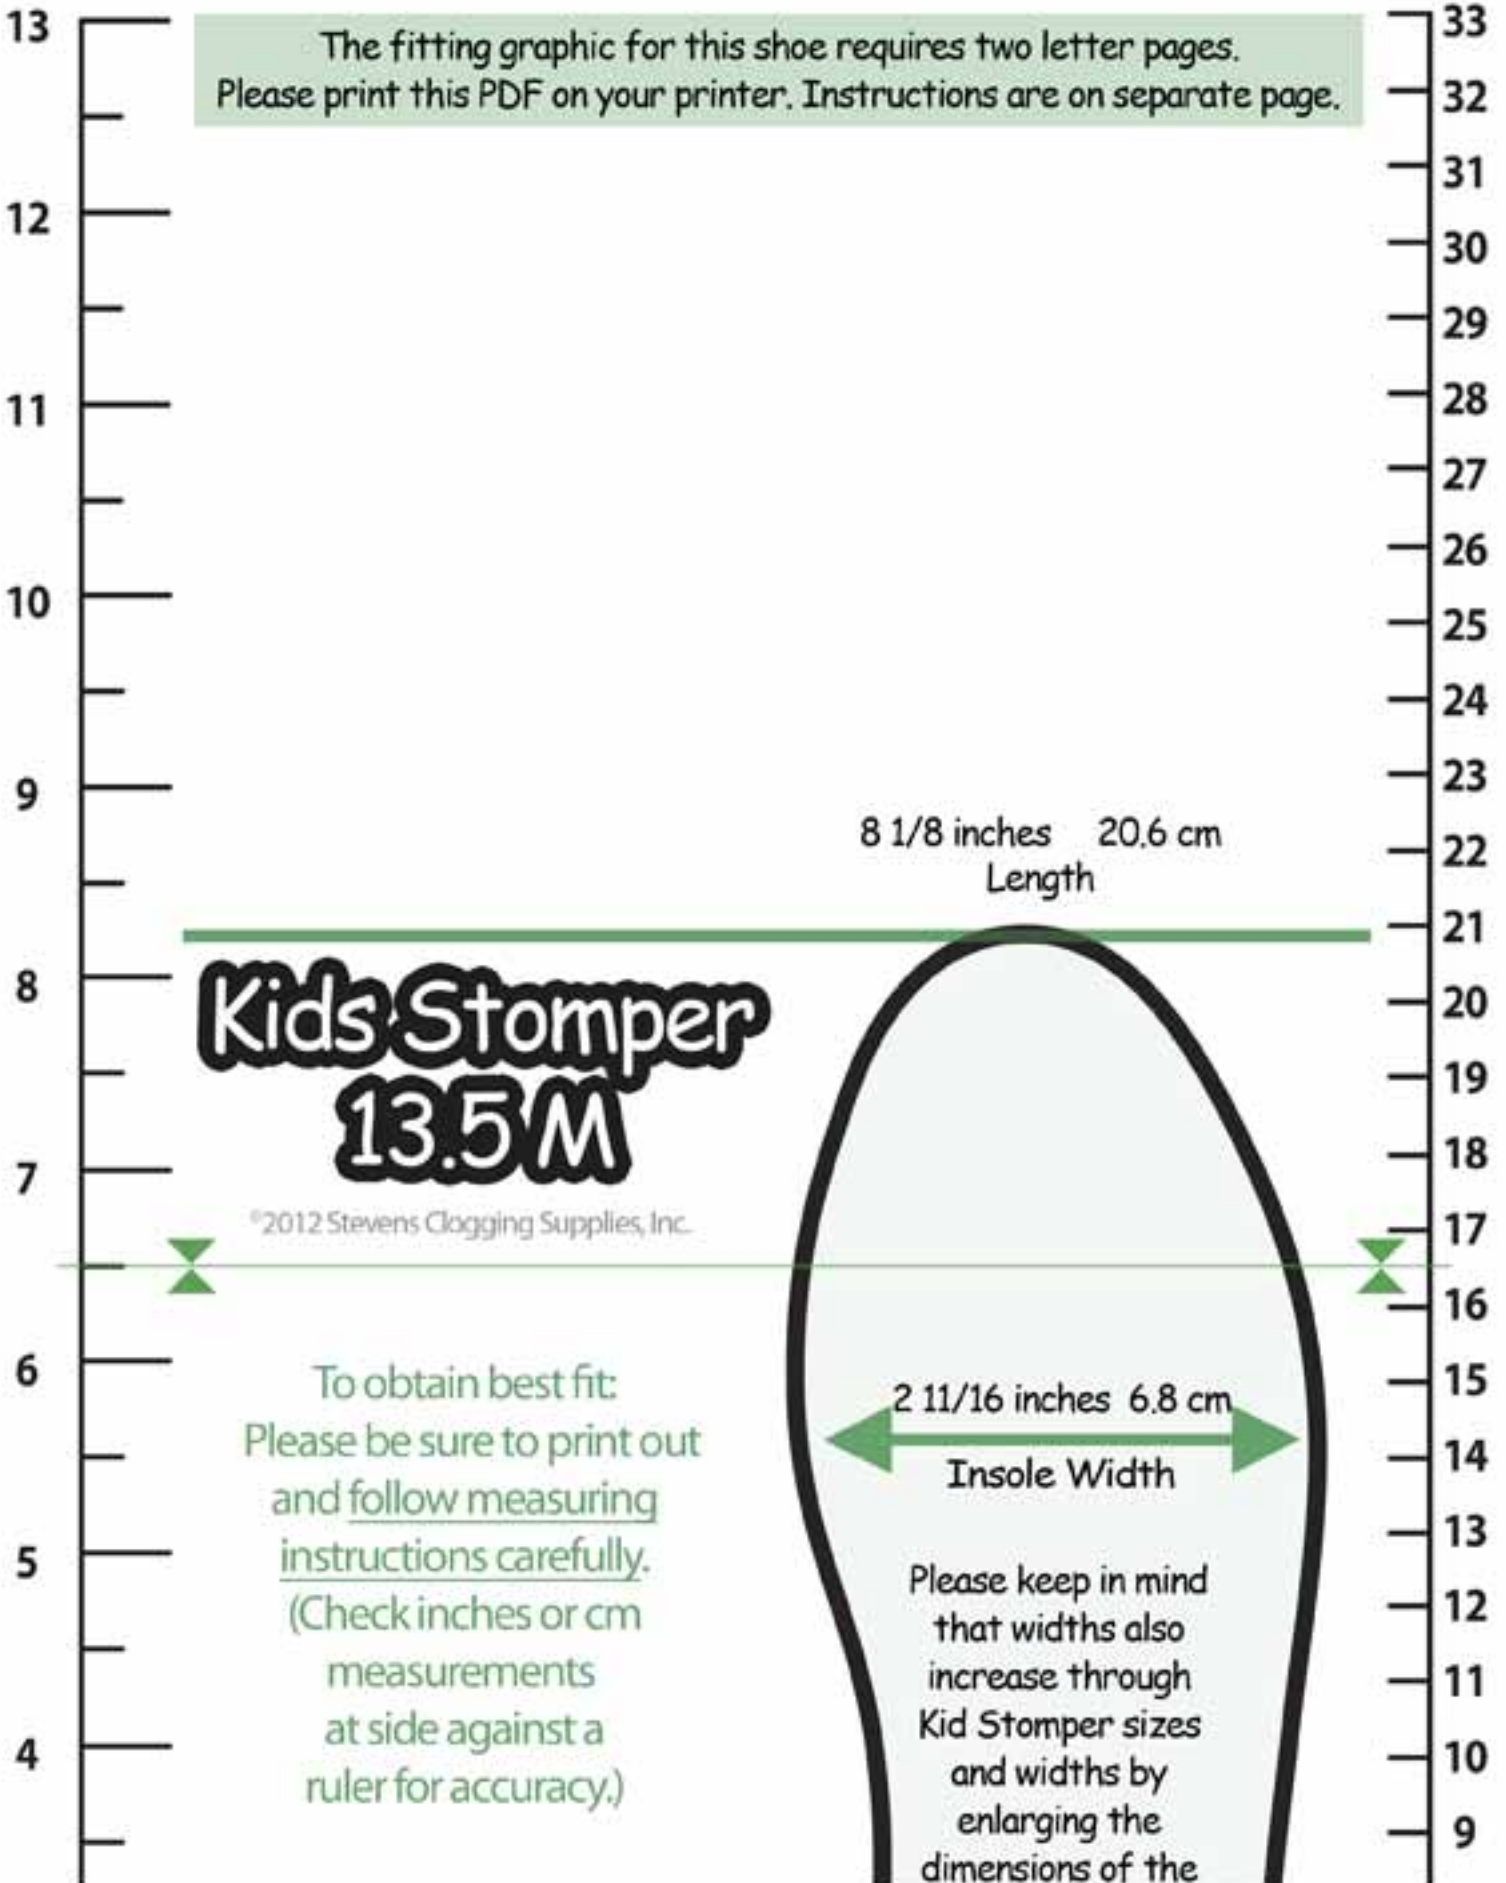

The fitting graphic for this shoe requires two letter pages.
Please print this PDF on your printer. Instructions are on separate page.

Kids Stomper 13.5M

©2012 Stevens Clogging Supplies, Inc.

8 1/8 inches 20.6 cm
Length

To obtain best fit:
Please be sure to print out
and follow measuring
instructions carefully.
(Check inches or cm
measurements
at side against a
ruler for accuracy.)

2 11/16 inches 6.8 cm
Insole Width

Please keep in mind
that widths also
increase through
Kid Stomper sizes
and widths by
enlarging the
dimensions of the
leather upper.

1 3/4 inches 4.4 cm
Actual Heel

Small
Heel
Tap

Inches

Centimeters