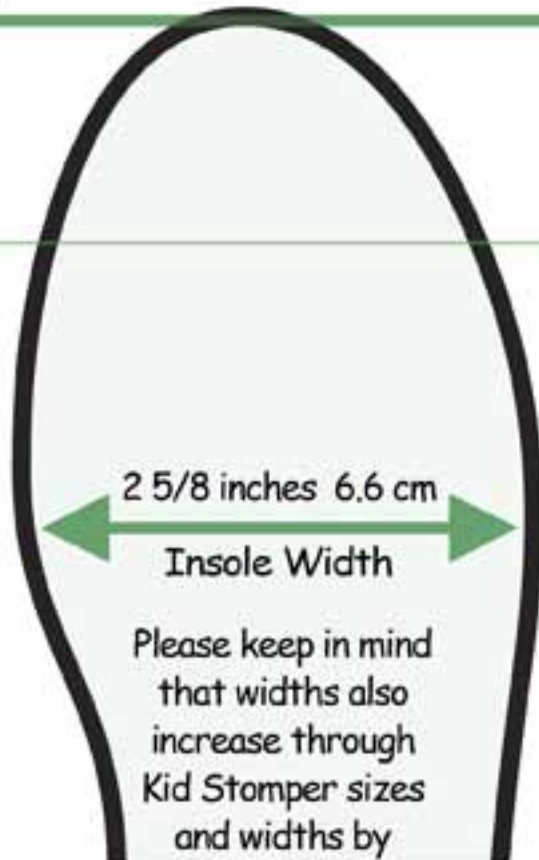

The fitting graphic for this shoe requires three letter pages.
Please print this PDF on your printer. Instructions are on page three.

Kids Stomper 12M

©2012 Stevens Clogging Supplies, Inc.

To obtain best fit:
Please be sure to print out
and follow measuring
instructions carefully.
(Check inches or cm
measurements
at side against a
ruler for accuracy.)

7 5/8 inches 19.4 cm
Length

2 5/8 inches 6.6 cm

Insole Width

Please keep in mind
that widths also
increase through
Kid Stomper sizes
and widths by

Kids Stomper 12M

©2012 Stevens Clogging Supplies, Inc.

To obtain best fit:
Please be sure to print out
and follow measuring
instructions carefully.
(Check inches or cm
measurements
at side against a
ruler for accuracy.)

1 1/16 inches 4.3 cm
Actual Heel

7 5/8 inches 19.4 cm
Length

2 5/8 inches 6.6 cm

Insole Width

Please keep in mind
that widths also
increase through
Kid Stomper sizes
and widths by
enlarging the
dimensions of the
leather upper.