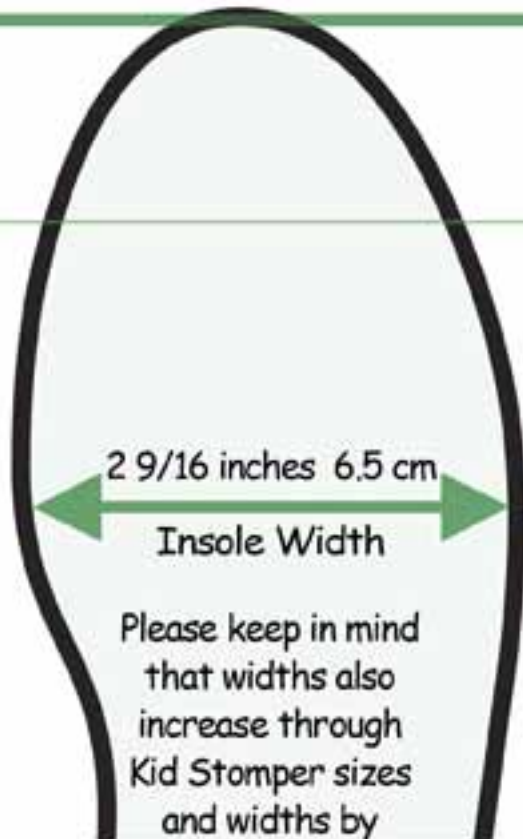

The fitting graphic for this shoe requires two letter pages.
Please print this PDF on your printer. Instructions are on separate page.

Kids Stomper 11.5 M

©2012 Stevens Clogging Supplies, Inc.

To obtain best fit:
Please be sure to print out
and follow measuring
instructions carefully.
(Check inches or cm
measurements
at side against a
ruler for accuracy.)

7 1/2 inches 19 cm
Length

2 9/16 inches 6.5 cm

Insole Width

Please keep in mind
that widths also
increase through
Kid Stomper sizes
and widths by

Kids Stomper 11.5M

7 1/2 inches 19 cm
Length

©2012 Stevens Clogging Supplies, Inc.

To obtain best fit:
Please be sure to print out
and follow measuring
instructions carefully.
(Check inches or cm
measurements
at side against a
ruler for accuracy.)

1 1/16 inches 4.3 cm
Actual Heel

2 9/16 inches 6.5 cm
Insole Width

Please keep in mind
that widths also
increase through
Kid Stomper sizes
and widths by
enlarging the
dimensions of the
leather upper.

Inches

Centimeters