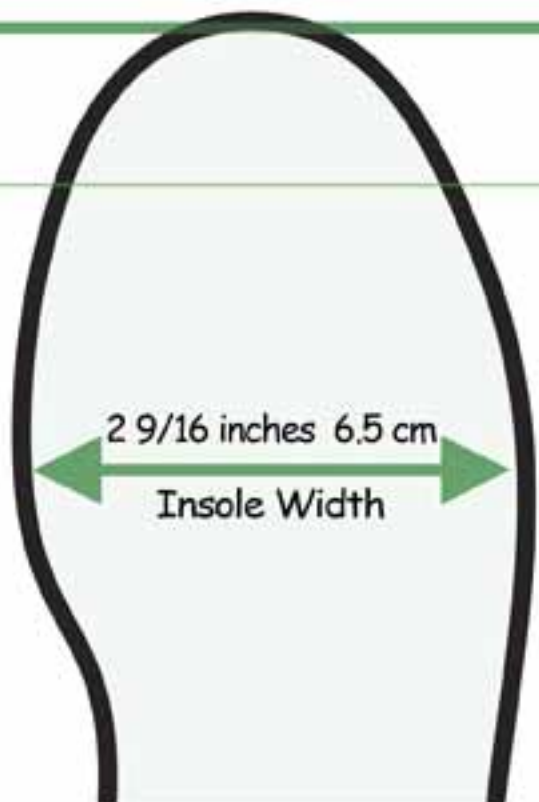

The fitting graphic for this shoe requires two letter pages.
Please print this PDF on your printer. Instructions are on separate page.

Kids Stomper 11 W

©2018 Stevens Clogging Supplies, Inc.

To obtain best fit:
Please be sure to print out
and follow measuring
instructions carefully.

7 1/2 inches 18.4 cm
Length

2 9/16 inches 6.5 cm

Insole Width

Kids Stomper 11W

7 1/2 inches 18.4 cm
Length

©2018 Stevens Clogging Supplies, Inc.

To obtain best fit:
Please be sure to print out
and follow measuring
instructions carefully.

2 9/16 inches 6.5 cm
Insole Width

1 1/16 inches 4.3 cm
Actual Heel

Inches

Centimeters

9

8

7

6