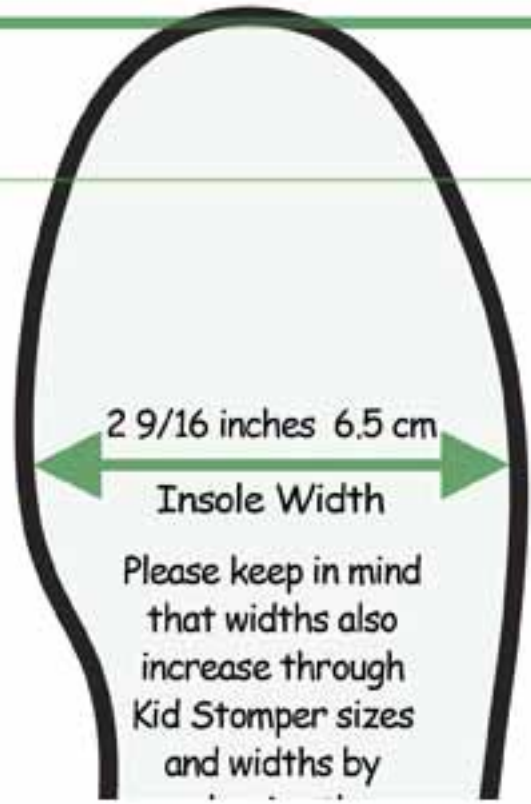

The fitting graphic for this shoe requires two letter pages.  
Please print this PDF on your printer. Instructions are on separate page.

# Kids Stomper 11M

7 1/4 inches 18.3 cm  
Length

©2012 Stevens Clogging Supplies, Inc.

To obtain best fit:  
Please be sure to print out  
and follow measuring  
instructions carefully.  
(Check inches or cm  
measurements  
at side against a  
ruler for accuracy.)

2 9/16 inches 6.5 cm  
Insole Width

Please keep in mind  
that widths also  
increase through  
Kid Stomper sizes  
and widths by

2 9/16 inches 6.5 cm

Insole Width

Please keep in mind  
that widths also  
increase through  
Kid Stomper sizes  
and widths by  
enlarging the  
dimensions of the  
leather upper.

1 1/16 inches 4.3 cm  
Actual Heel