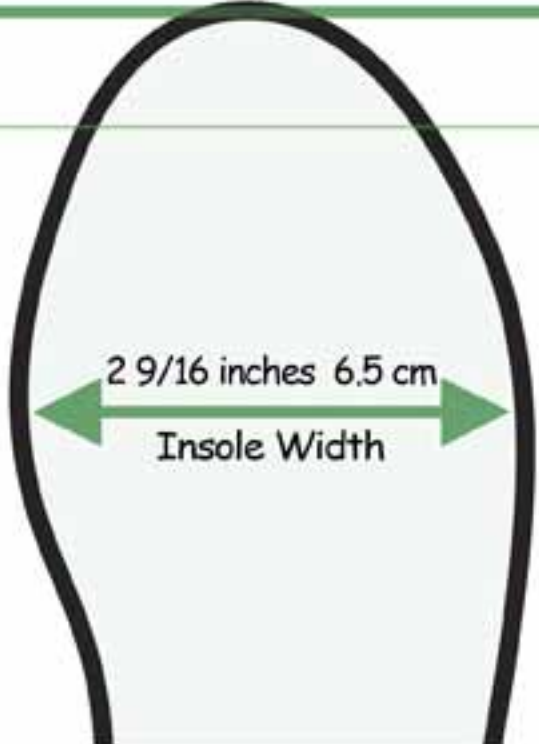

The fitting graphic for this shoe requires two letter pages.
Please print this PDF on your printer. Instructions are on separate page.

Kids Stomper 10W

7 $\frac{3}{16}$ inches 18.2 cm
Length

©2018 Stevens Clogging Supplies, Inc.

To obtain best fit:
Please be sure to print out
and follow measuring
instructions carefully.

2 $\frac{9}{16}$ inches 6.5 cm

Insole Width

Kids Stomper 10W

7 ³/₁₆ inches 18.2 cm
Length

©2018 Stevens Clogging Supplies, Inc.

To obtain best fit:
Please be sure to print out
and follow measuring
instructions carefully.

2 ⁹/₁₆ inches 6.5 cm
Insole Width

1 ¹/₁₆ inches 4.3 cm
Actual Heel

Inches

Centimeters

9

8

7