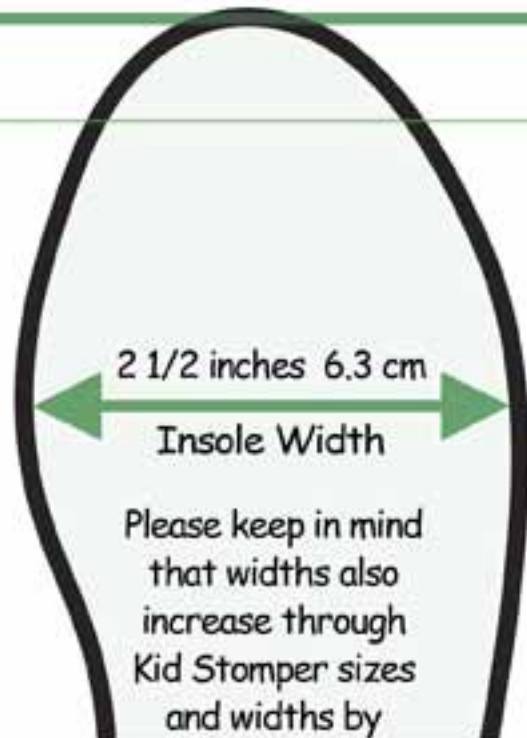

The fitting graphic for this shoe requires two letter pages.
Please print this PDF on your printer. Instructions are on separate page.

Kids Stomper 10 M

7 inches 17.9 cm
Length

©2012 Stevens Clogging Supplies, Inc.

To obtain best fit:
Please be sure to print out
and follow measuring
instructions carefully.
(Check inches or cm
measurements
at side against a
ruler for accuracy.)

2 1/2 inches 6.3 cm
Insole Width

Please keep in mind
that widths also
increase through
Kid Stomper sizes
and widths by

Kids Stomper 10 M

7 inches 17.9 cm
Length

©2012 Stevens Clogging Supplies, Inc.

To obtain best fit:
Please be sure to print out
and follow measuring
instructions carefully.
(Check inches or cm
measurements
at side against a
ruler for accuracy.)

2 1/2 inches 6.3 cm
Insole Width

Please keep in mind
that widths also
increase through
Kid Stomper sizes
and widths by
enlarging the
dimensions of the
leather upper.

1 1/16 inches 4.3 cm
Actual Heel

Inches