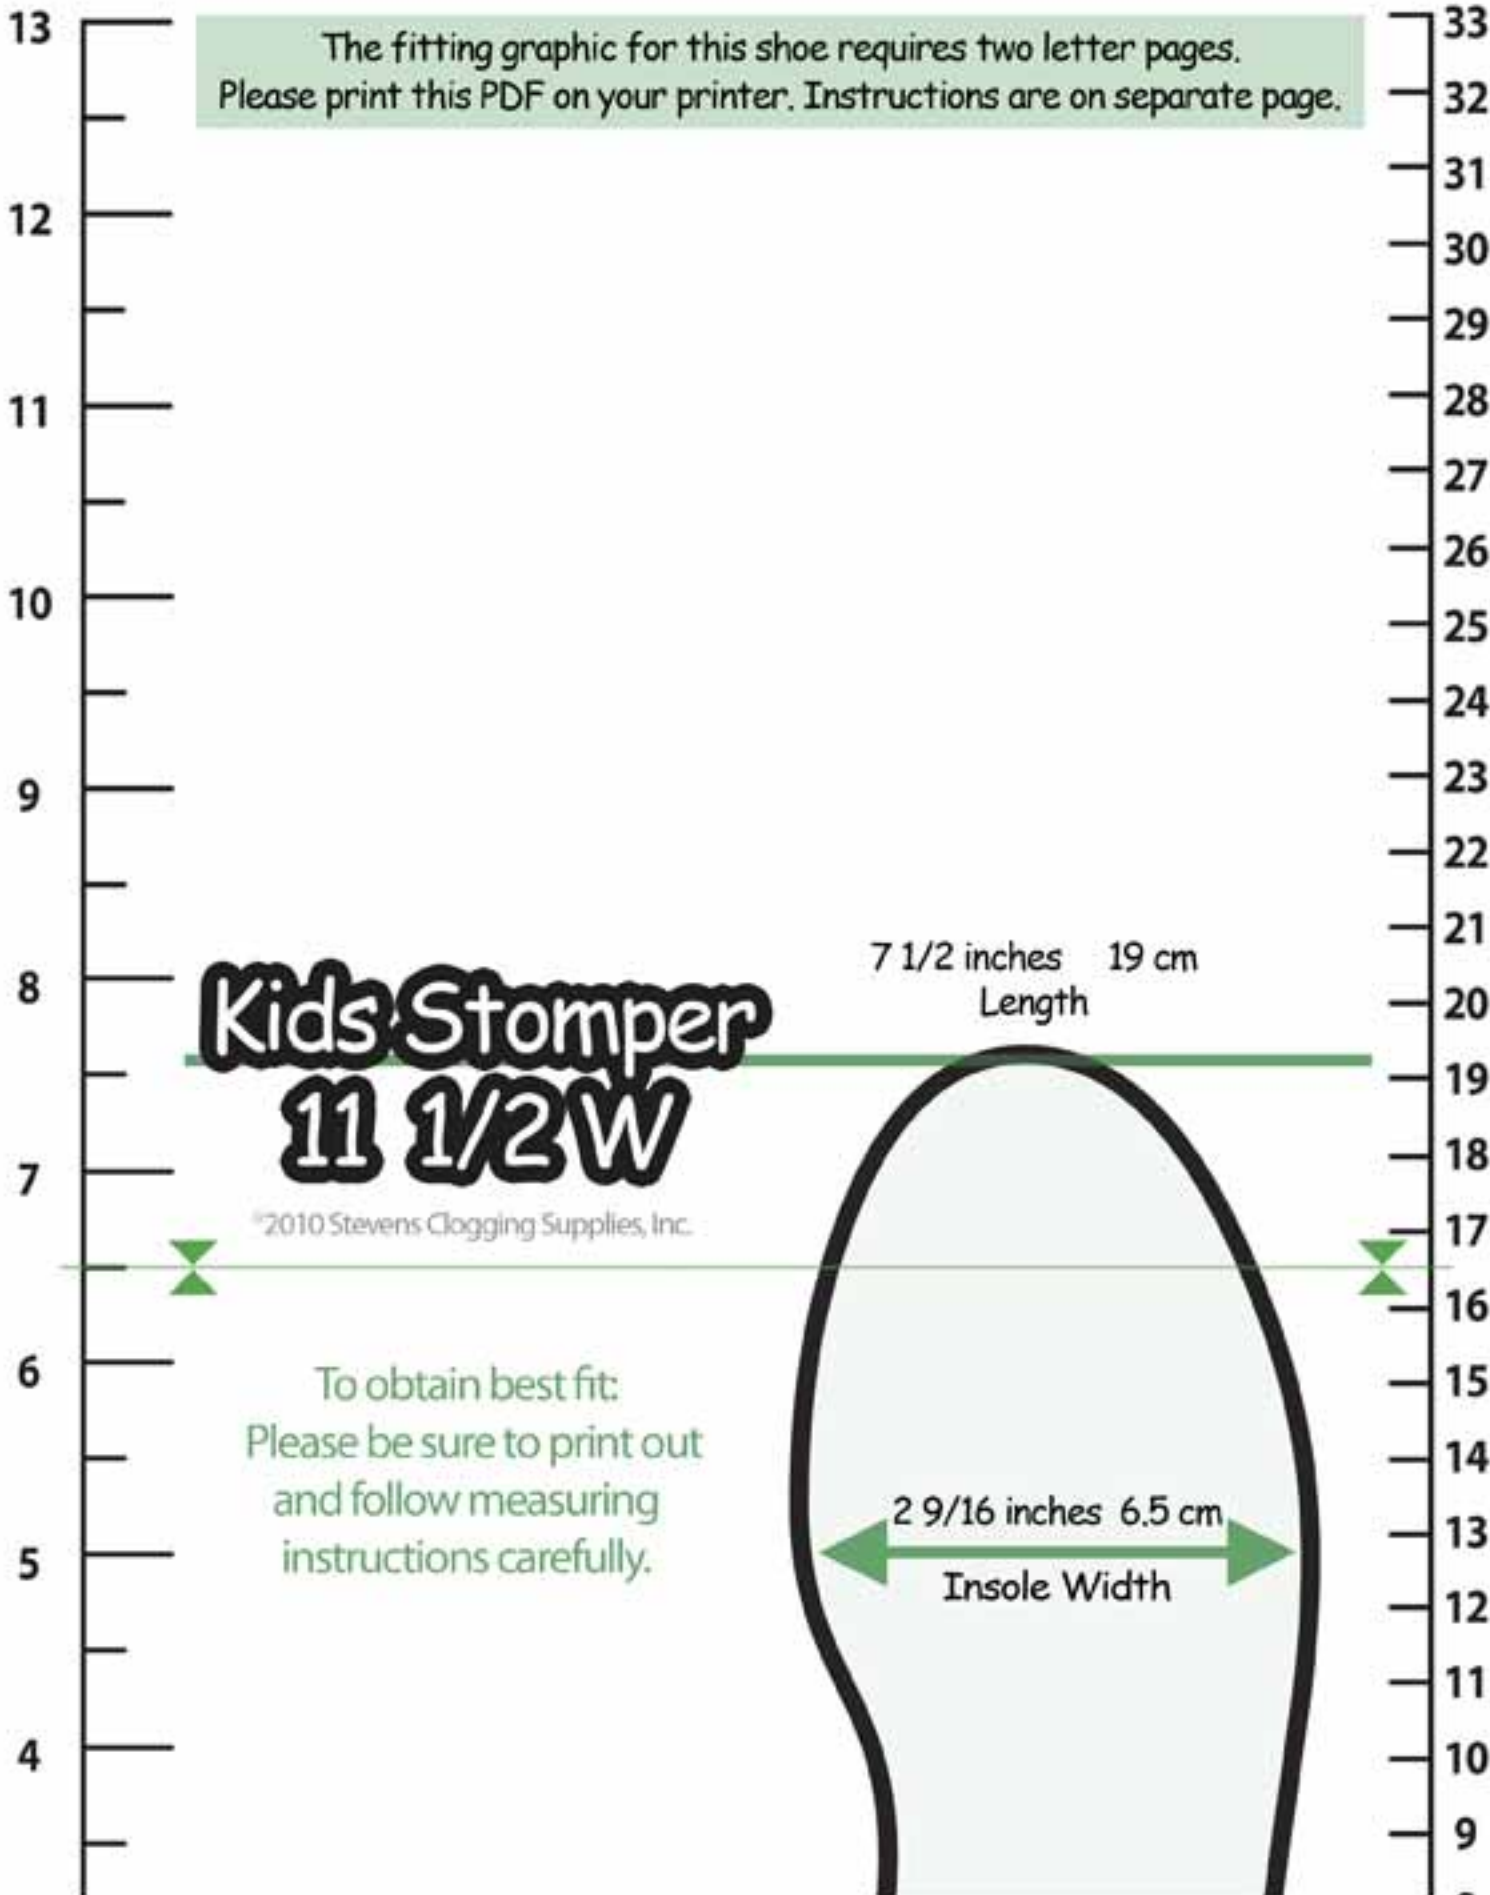

The fitting graphic for this shoe requires two letter pages.  
Please print this PDF on your printer. Instructions are on separate page.

# Kids Stomper 11 1/2W

©2010 Stevens Clogging Supplies, Inc.

To obtain best fit:  
Please be sure to print out  
and follow measuring  
instructions carefully.

7 1/2 inches 19 cm  
Length

2 9/16 inches 6.5 cm

Insole Width

# Kids Stomper 11 1/2W

©2010 Stevens Clogging Supplies, Inc.

To obtain best fit:  
Please be sure to print out  
and follow measuring  
instructions carefully.

7 1/2 inches 19 cm  
Length

2 9/16 inches 6.5 cm  
Insole Width