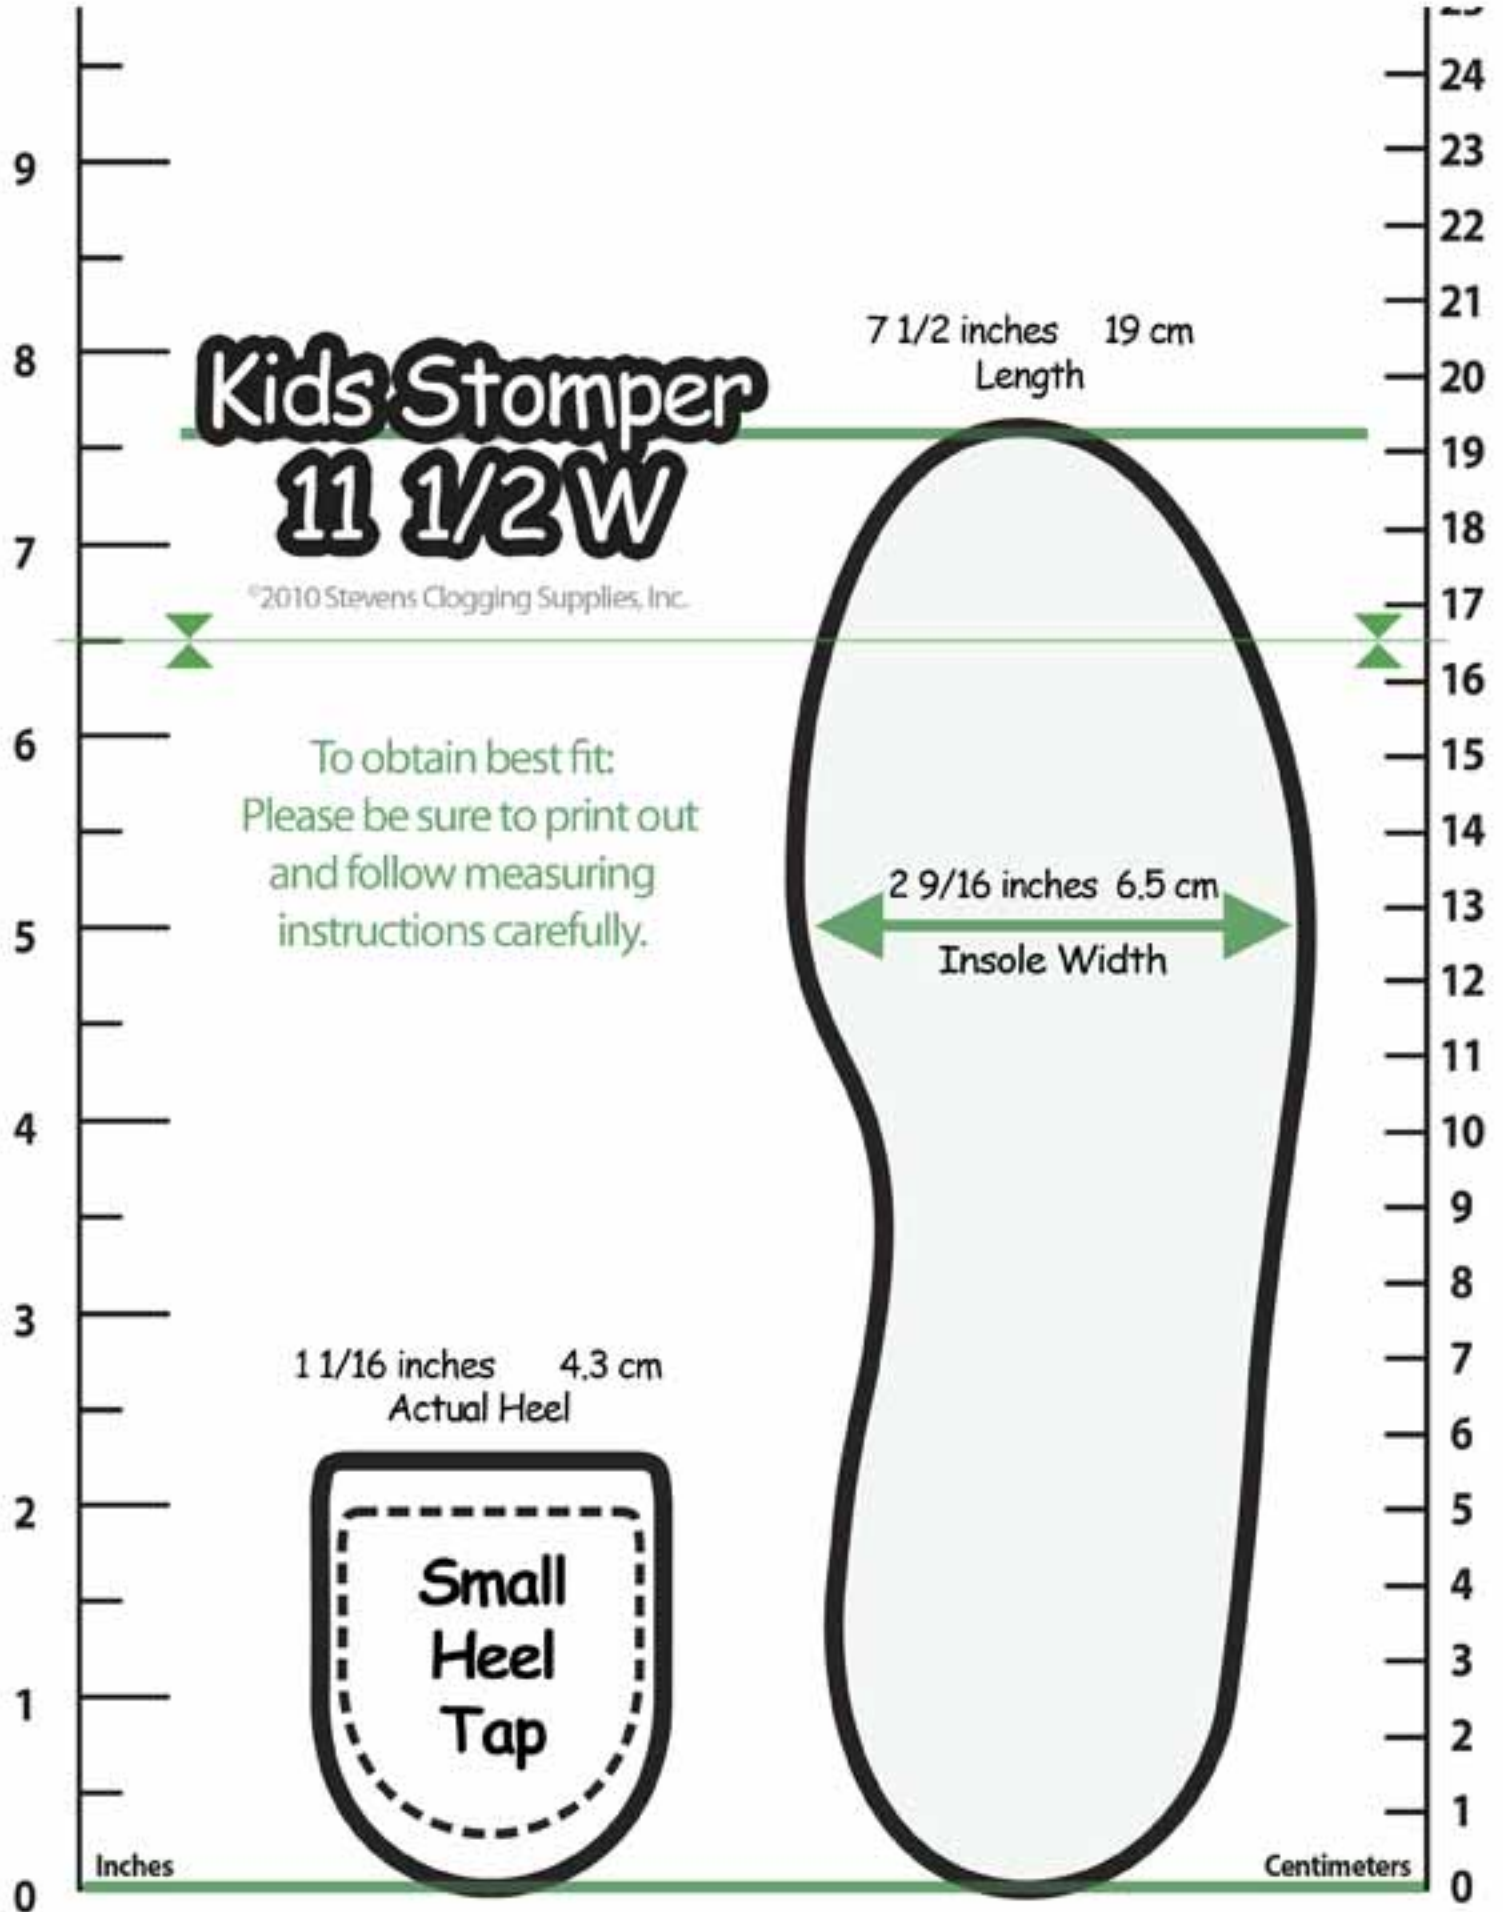

# Kids Stomper 11 1/2W

©2010 Stevens Clogging Supplies, Inc.

To obtain best fit:  
Please be sure to print out  
and follow measuring  
instructions carefully.

7 1/2 inches 19 cm  
Length

2 9/16 inches 6.5 cm

Insole Width

# Kids Stomper 11 1/2W

©2010 Stevens Clogging Supplies, Inc.

To obtain best fit:  
Please be sure to print out  
and follow measuring  
instructions carefully.

7 1/2 inches 19 cm  
Length

2 9/16 inches 6.5 cm  
Insole Width

1 1/16 inches 4.3 cm  
Actual Heel

Inches

Centimeters