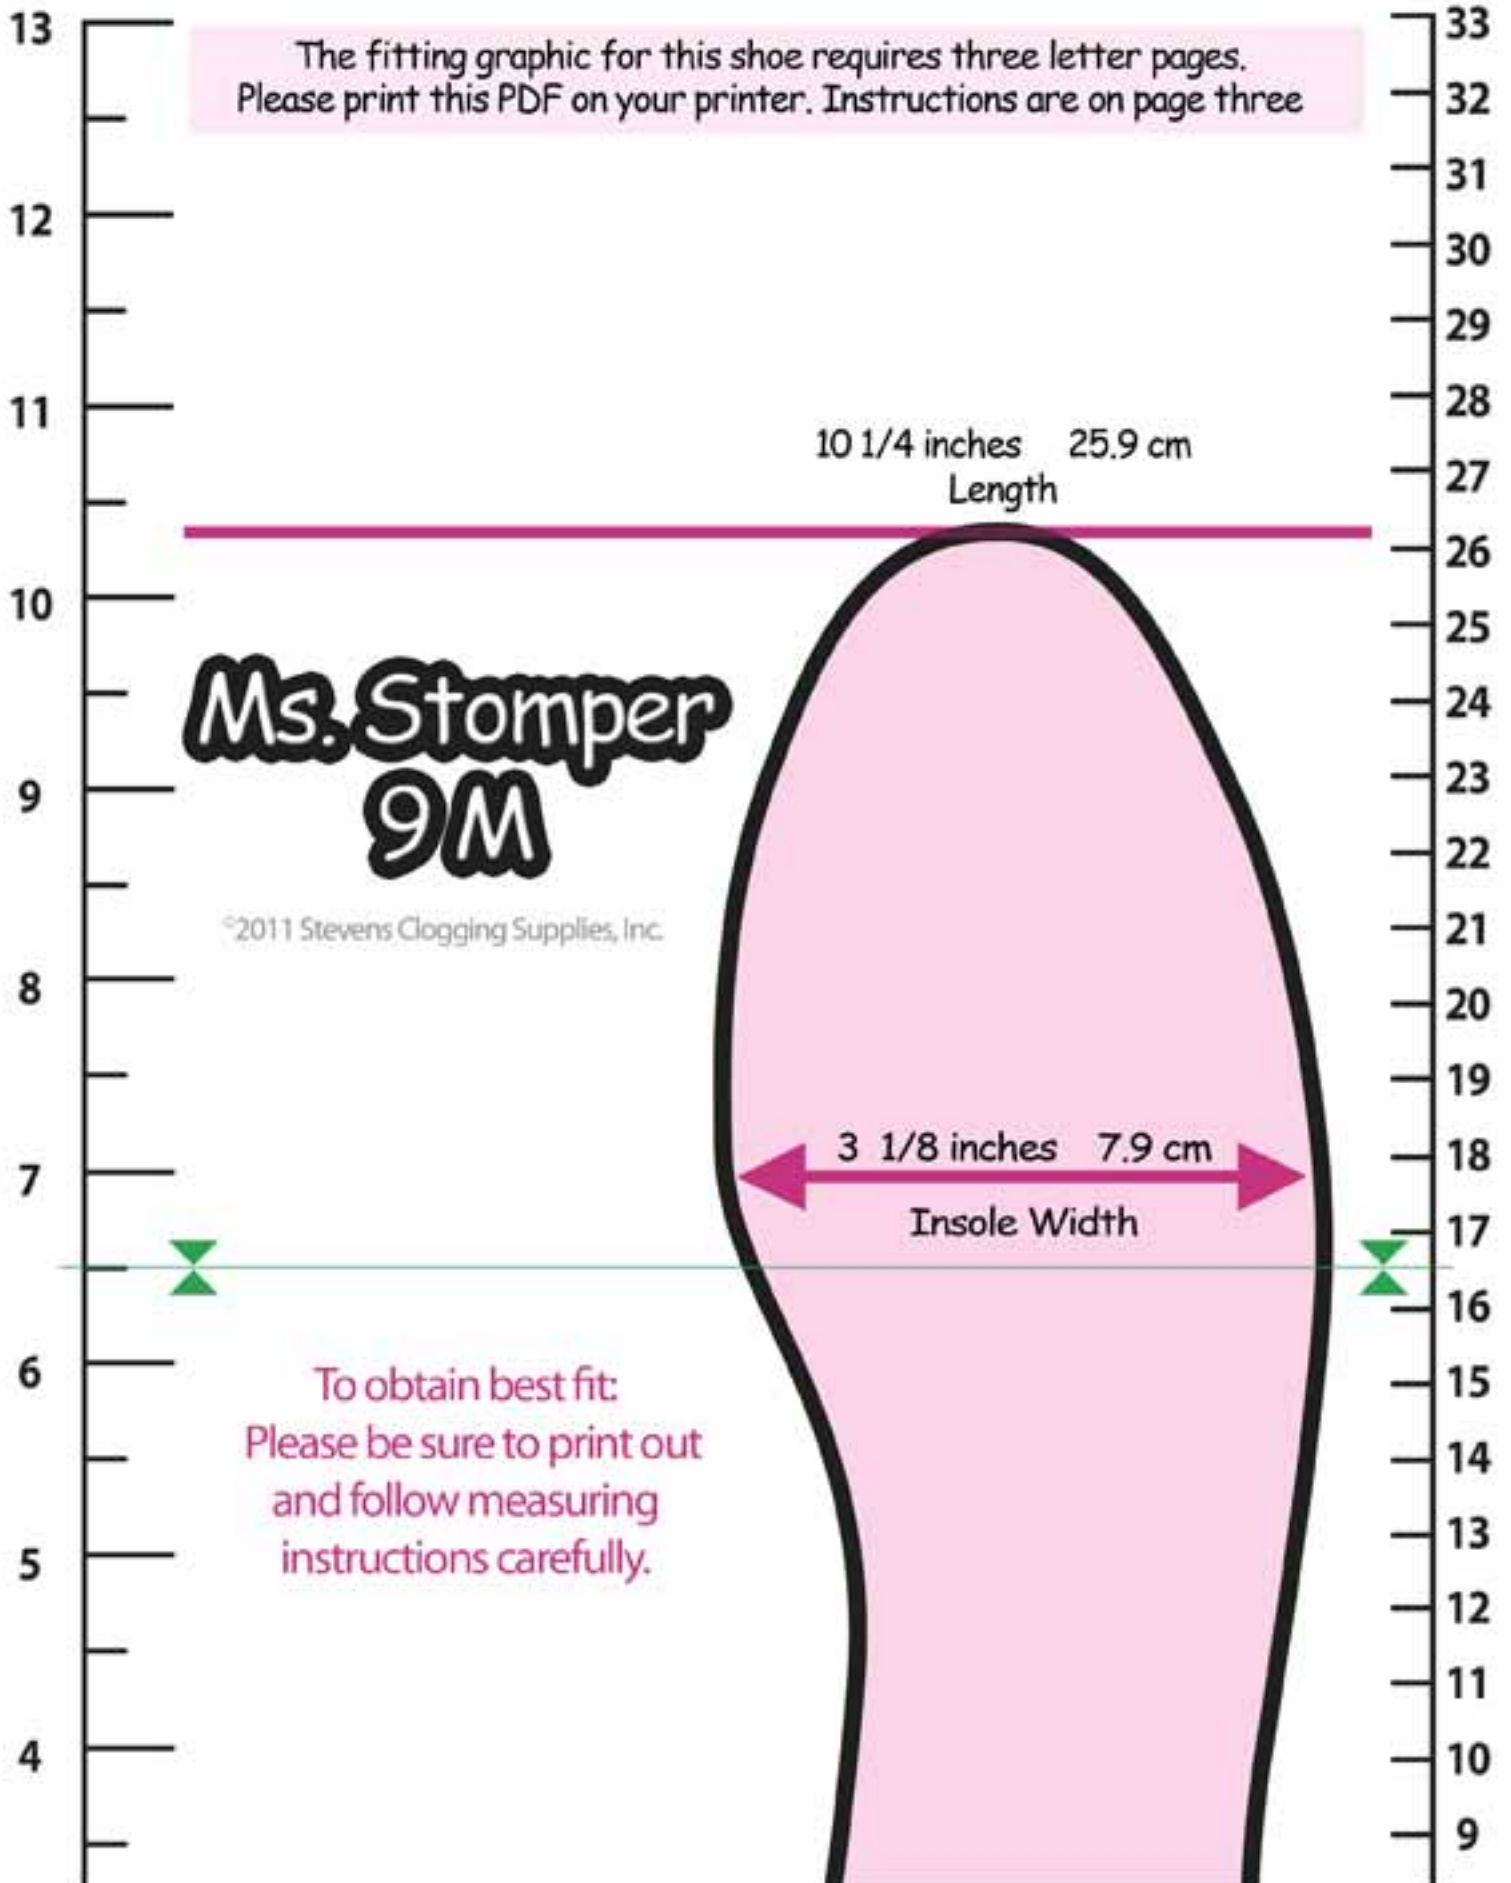

The fitting graphic for this shoe requires three letter pages.
Please print this PDF on your printer. Instructions are on page three

Ms. Stomper 9M

©2011 Stevens Clogging Supplies, Inc.