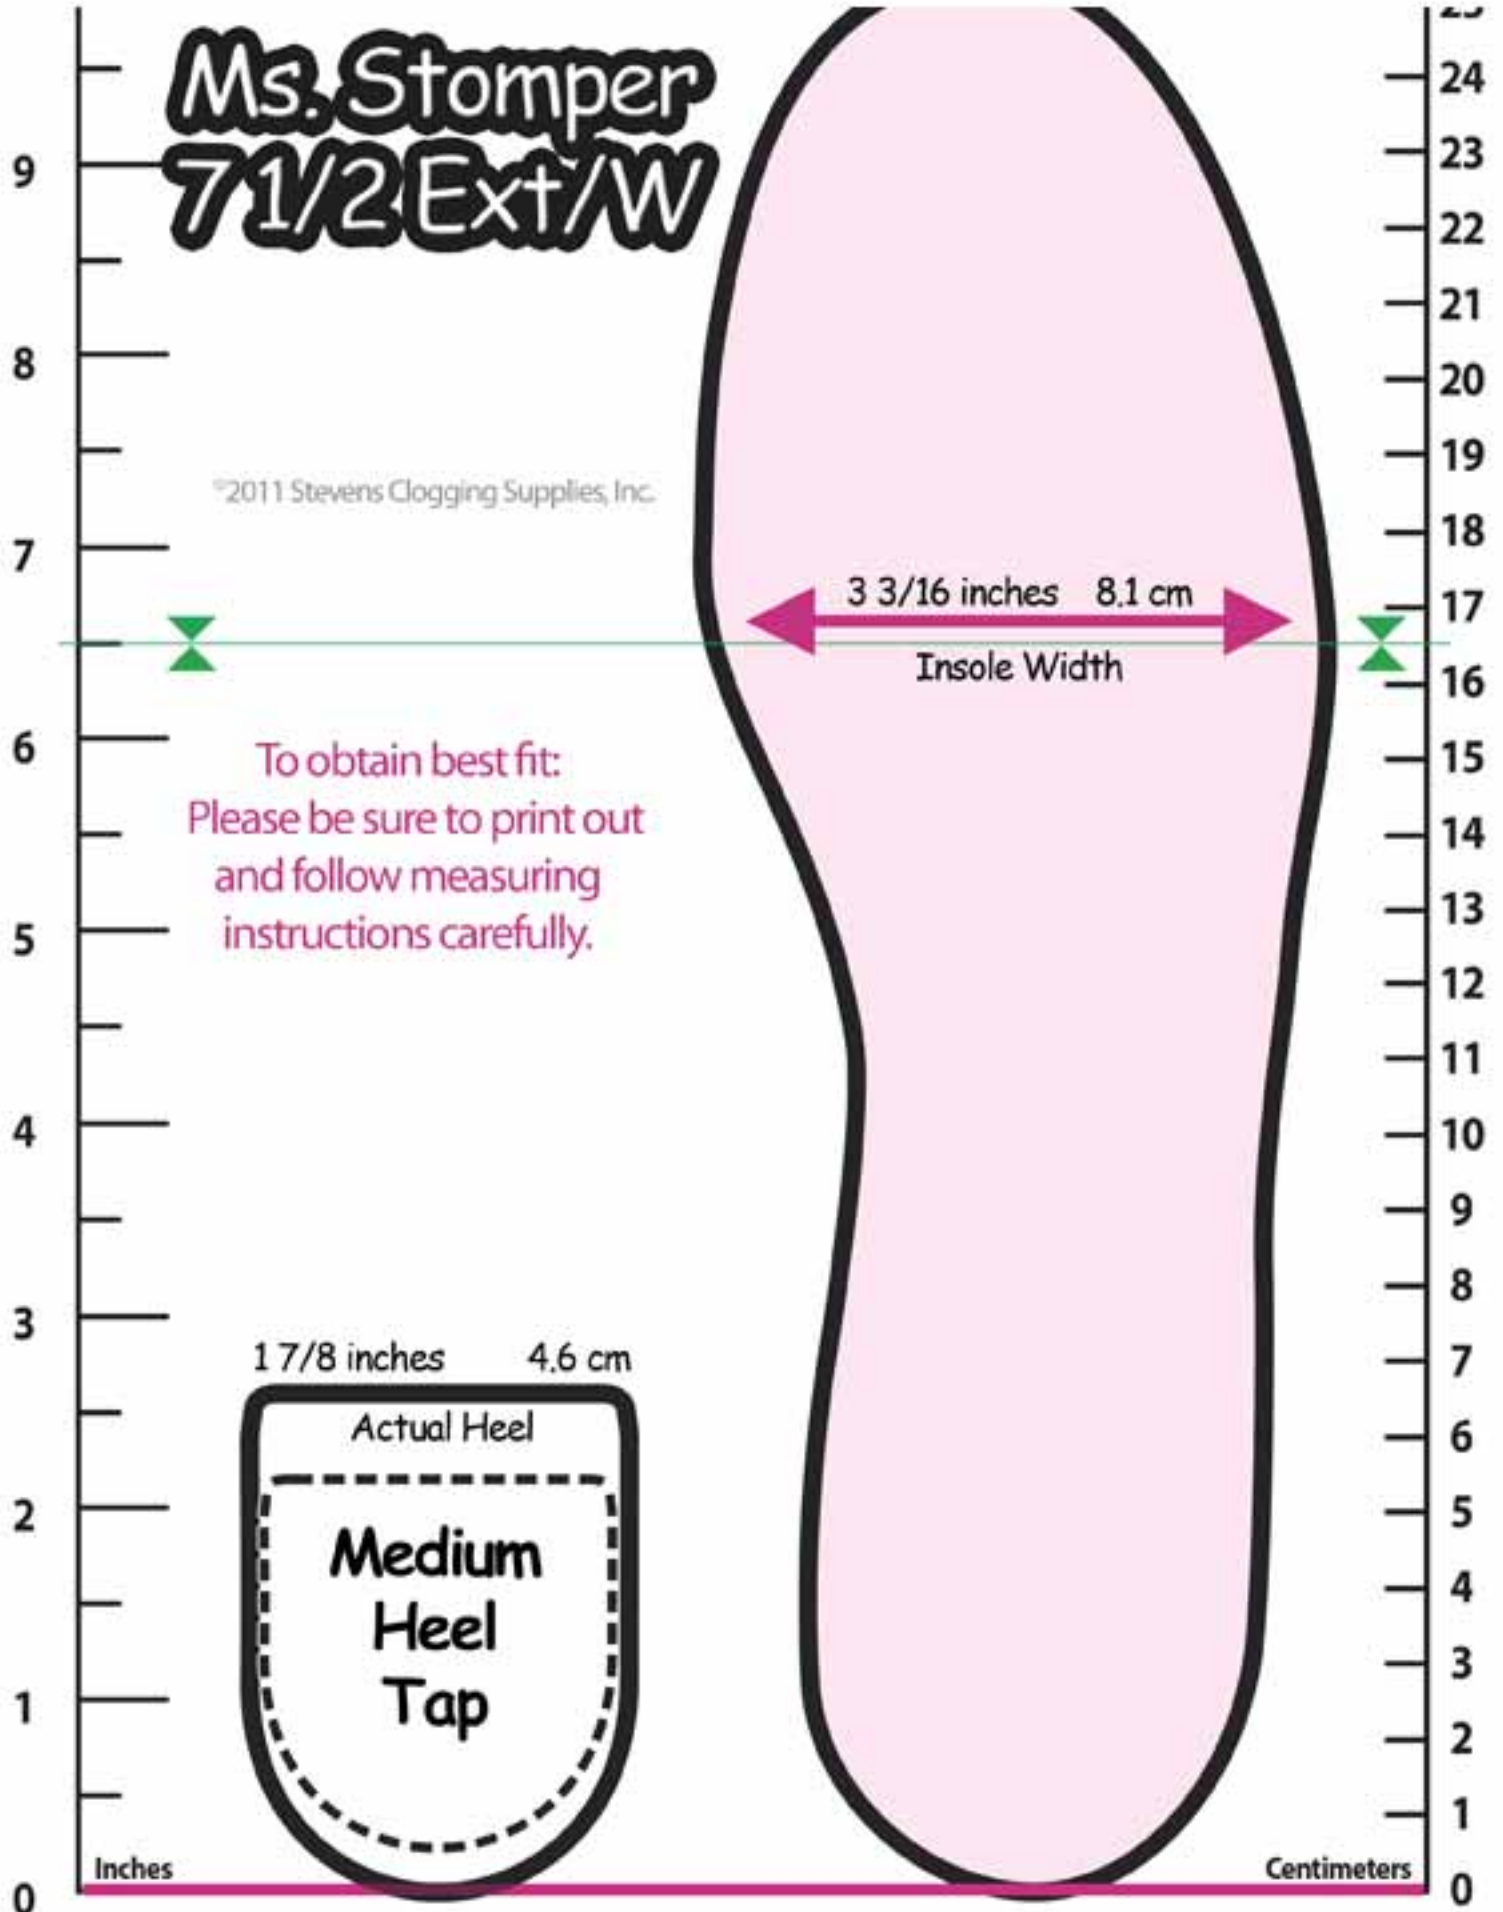

The fitting graphic for this shoe requires two letter pages.
Please print this PDF on your printer. Instructions are on separate page.

Ms. Stomper 7 1/2 Ext/W

©2011 Stevens Clogging Supplies, Inc.

To obtain best fit:
Please be sure to print out
and follow measuring
instructions carefully.

Inches

Centimeters