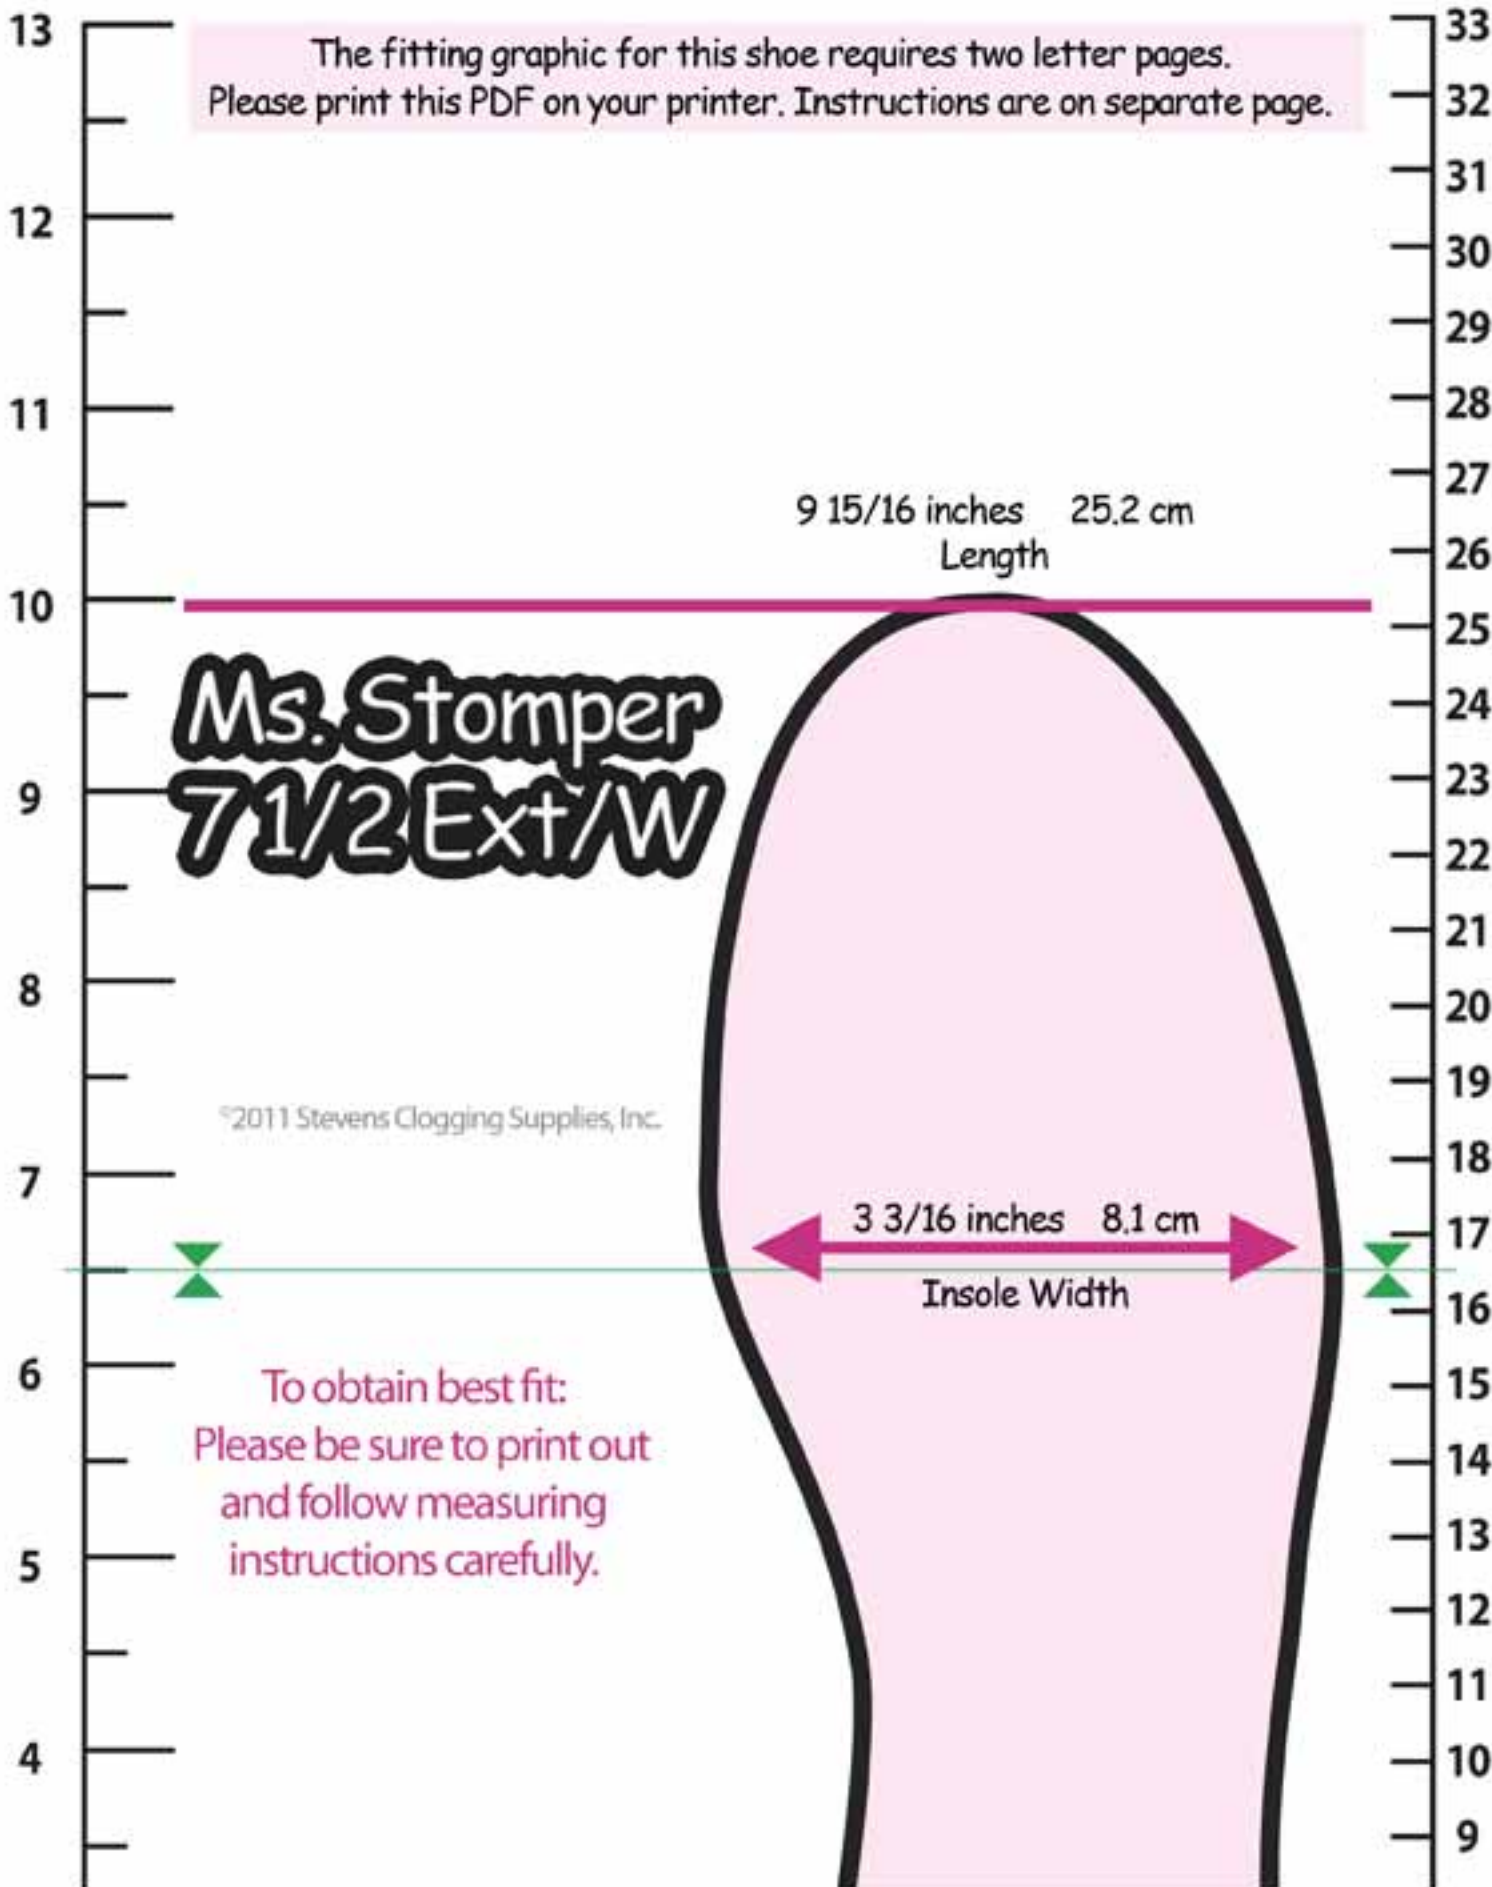

The fitting graphic for this shoe requires two letter pages.
Please print this PDF on your printer. Instructions are on separate page.

Ms. Stomper 7 1/2 Ext/W

©2011 Stevens Clogging Supplies, Inc.

To obtain best fit:
Please be sure to print out
and follow measuring
instructions carefully.

Inches

Centimeters