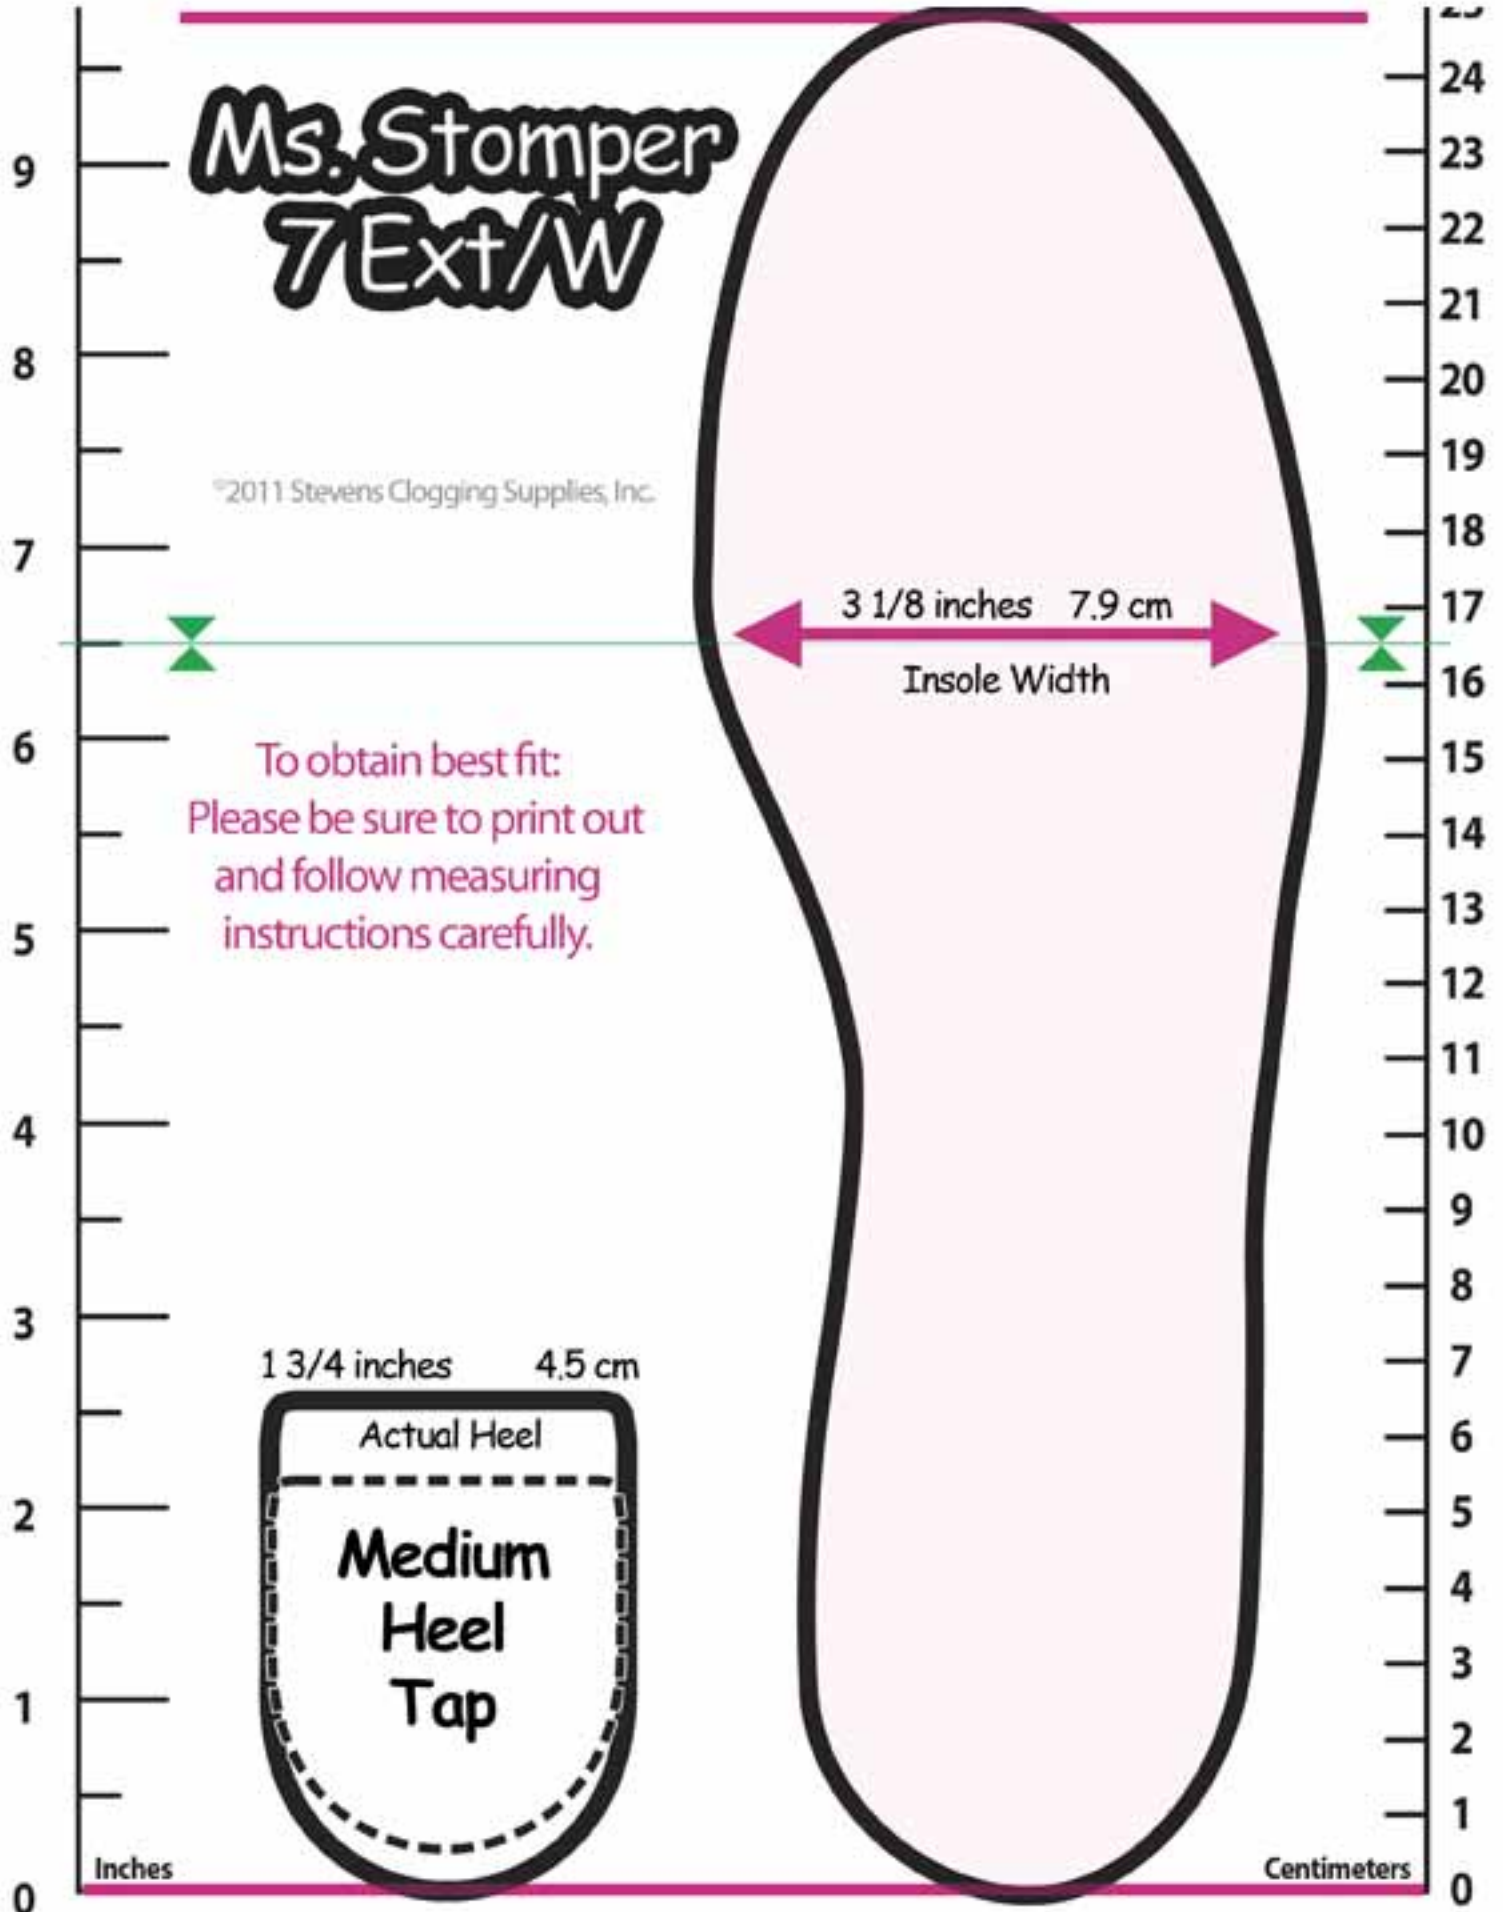

The fitting graphic for this shoe requires two letter pages.
Please print this PDF on your printer. Instructions are on separate page.

Ms. Stomper 7Ext/W

©2011 Stevens Clogging Supplies, Inc.

To obtain best fit:
Please be sure to print out
and follow measuring
instructions carefully.

3 1/8 inches 7.9 cm
Insole Width

1 3/4 inches 4.5 cm

Inches

Centimeters