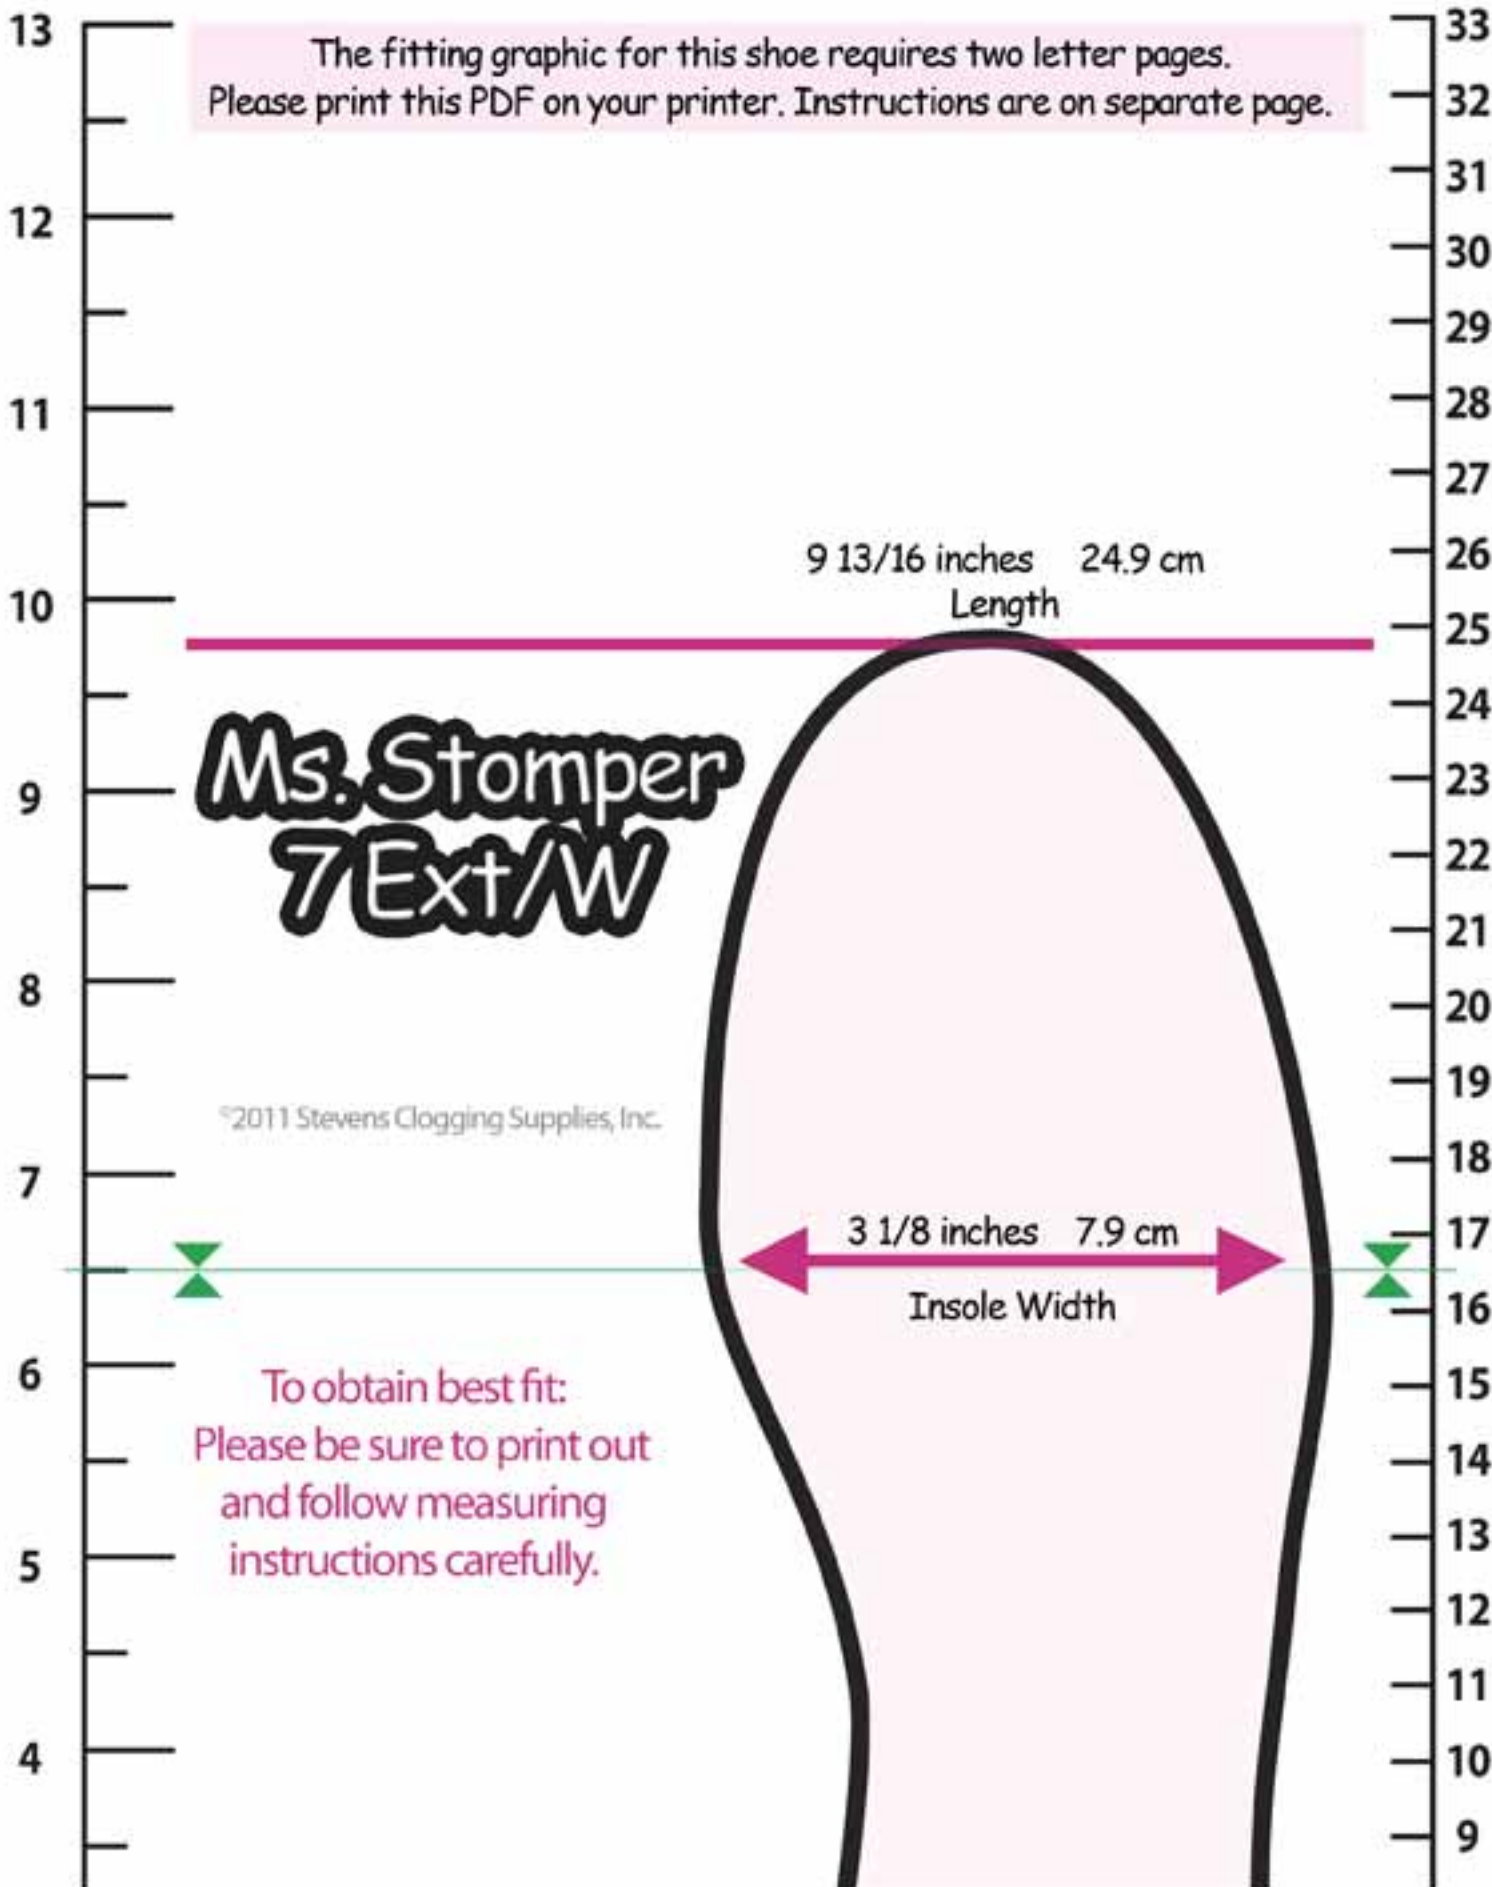

The fitting graphic for this shoe requires two letter pages.
Please print this PDF on your printer. Instructions are on separate page.

Ms. Stomper 7Ext/W

©2011 Stevens Clogging Supplies, Inc.

To obtain best fit:
Please be sure to print out
and follow measuring
instructions carefully.

3 1/8 inches 7.9 cm
Insole Width

1 3/4 inches 4.5 cm

Inches

Centimeters