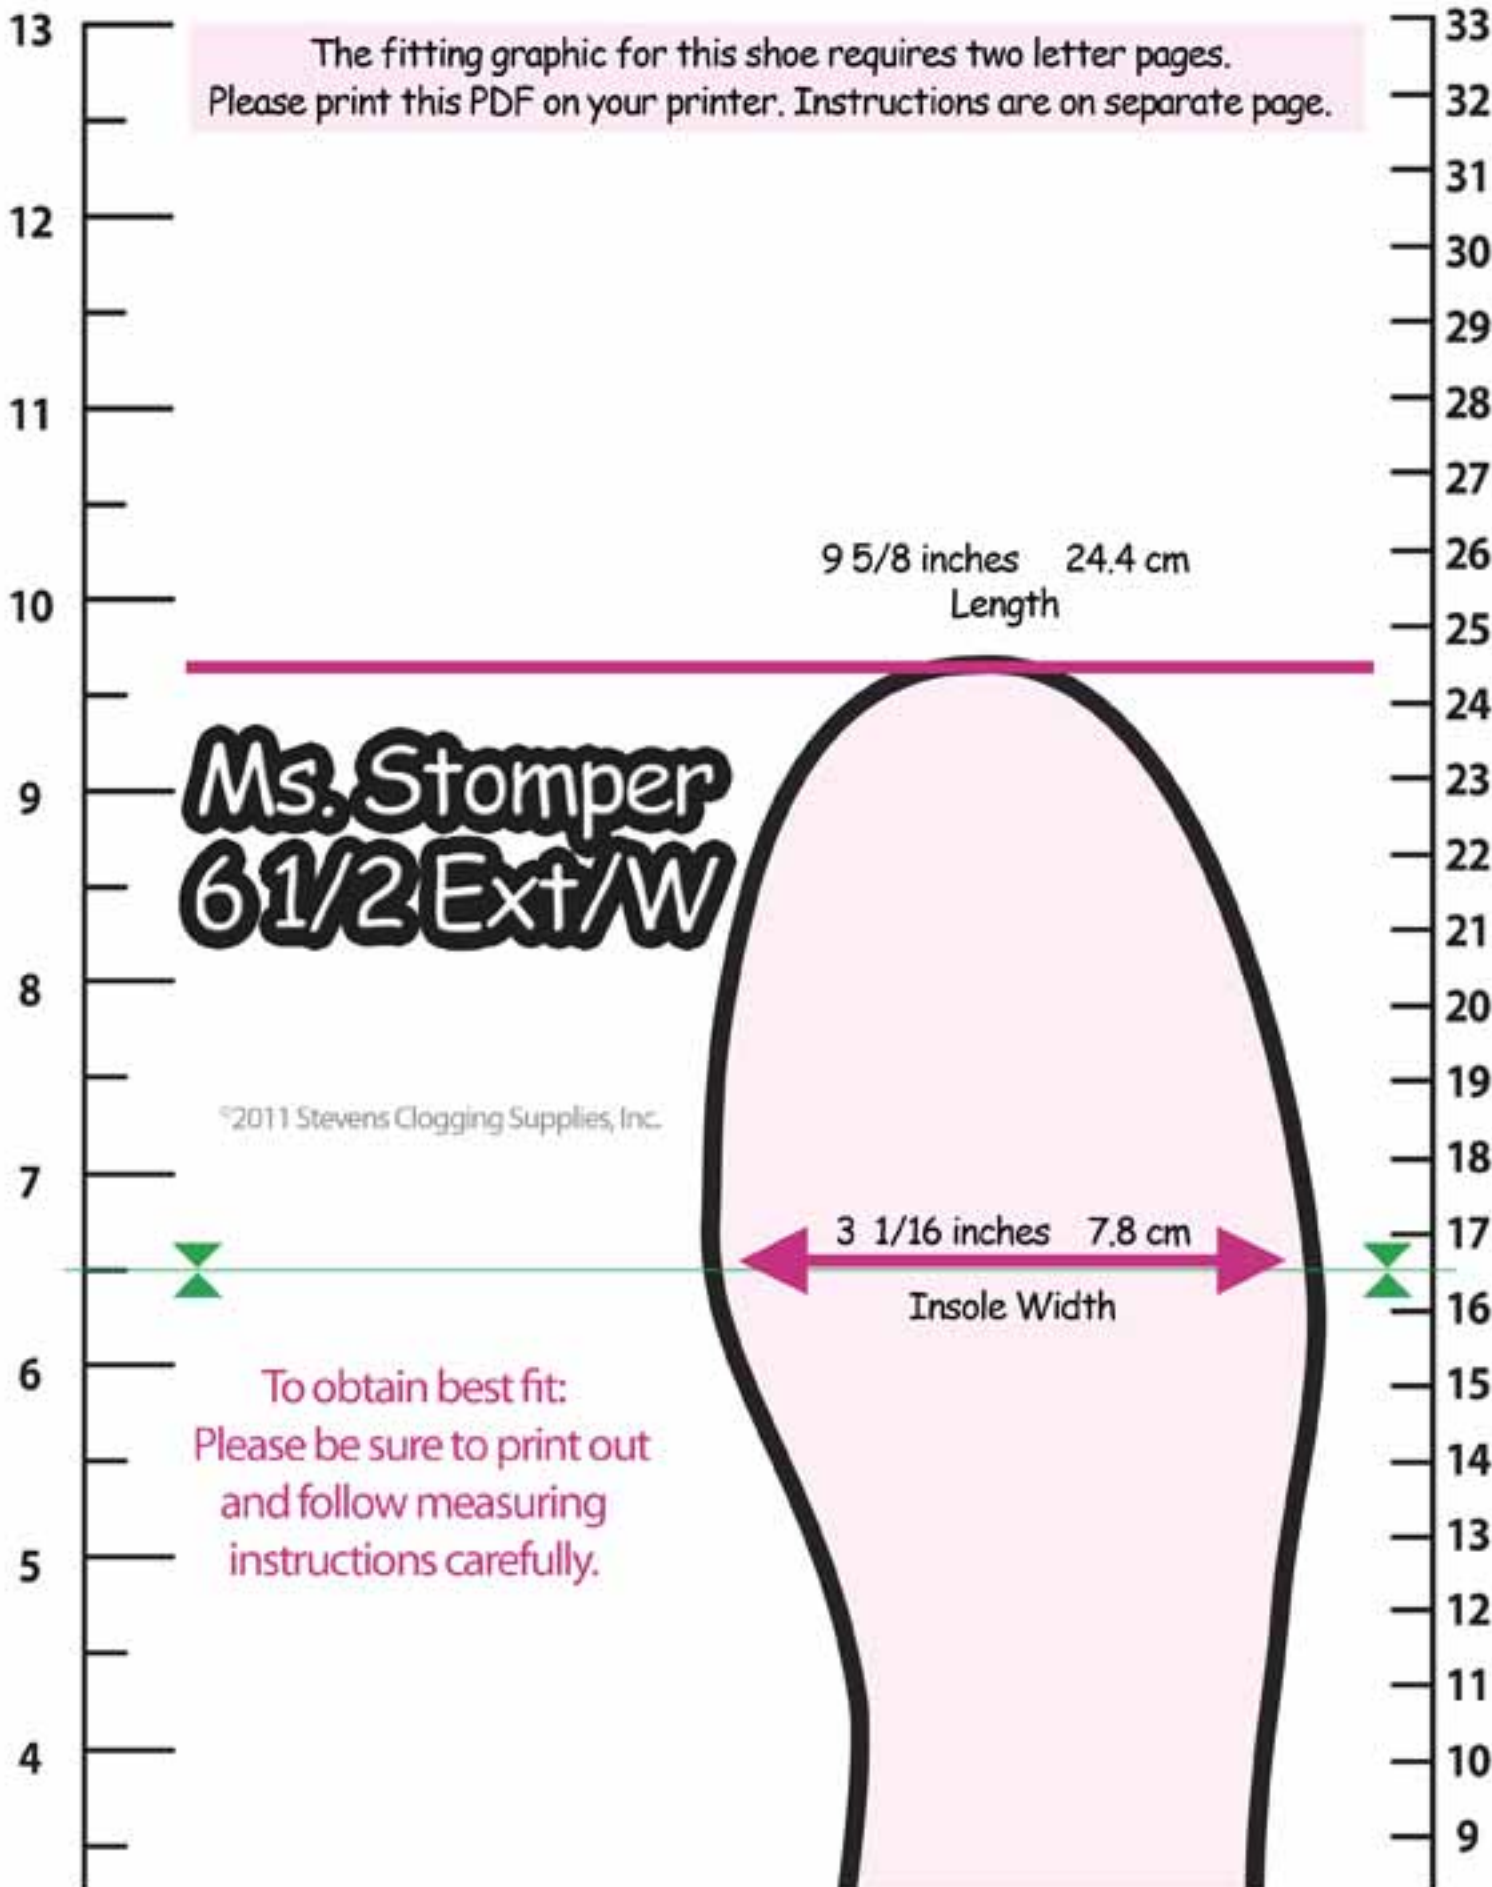

The fitting graphic for this shoe requires two letter pages.
Please print this PDF on your printer. Instructions are on separate page.

Ms. Stomper 6 1/2 Ext/W

©2011 Stevens Clogging Supplies, Inc.

To obtain best fit:
Please be sure to print out
and follow measuring
instructions carefully.

1 3/4 inches 4.5 cm

3 1/16 inches 7.8 cm

Insole Width