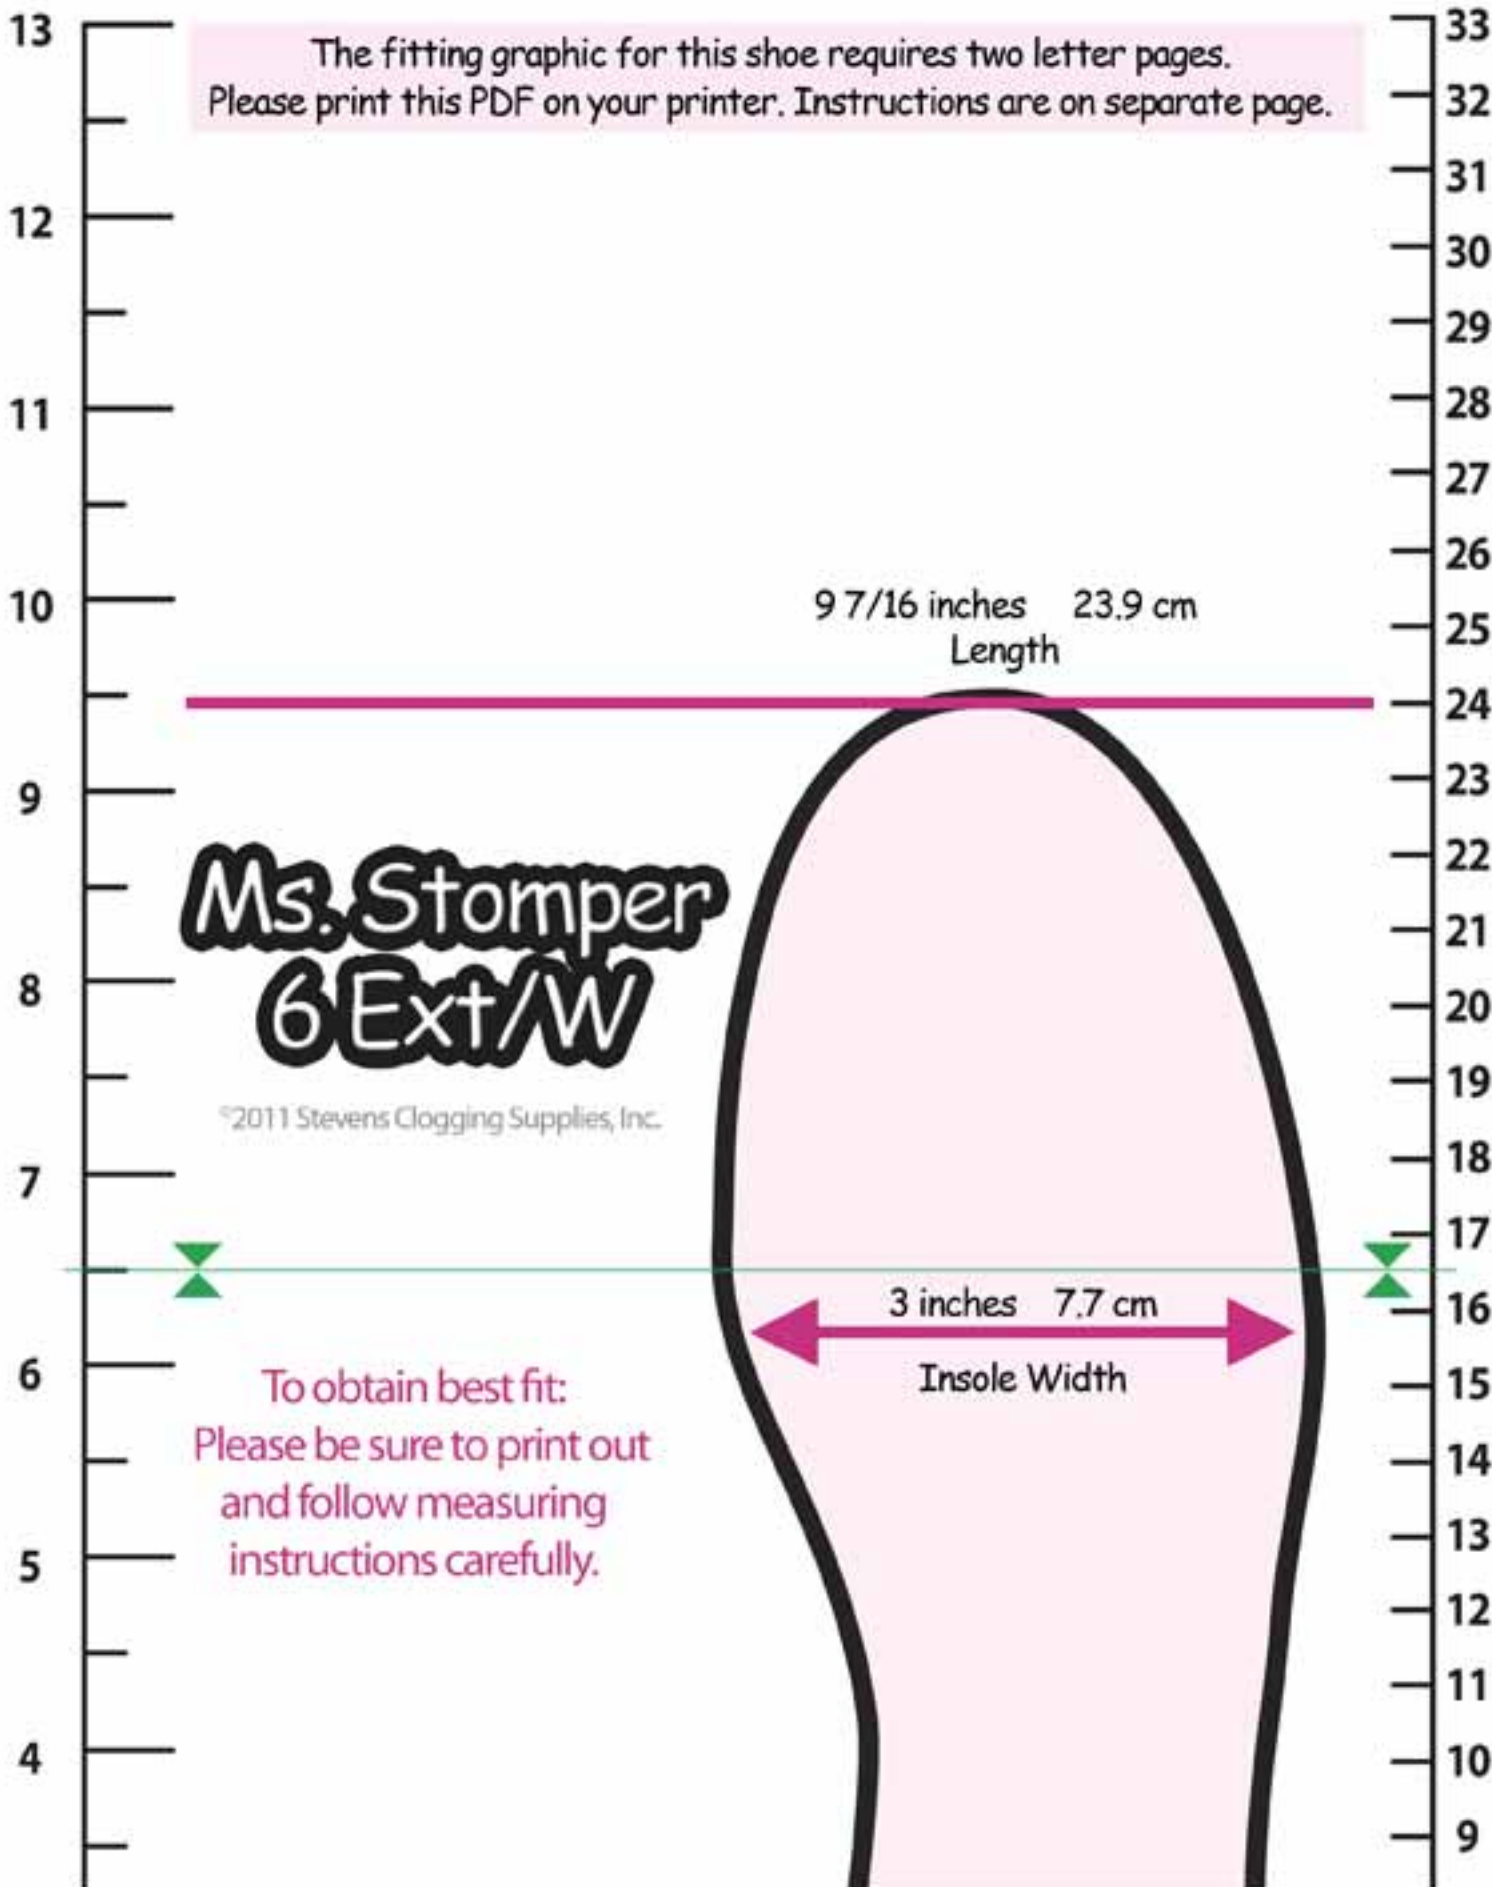

The fitting graphic for this shoe requires two letter pages.
Please print this PDF on your printer. Instructions are on separate page.

Ms. Stomper 6Ext/W

©2011 Stevens Clogging Supplies, Inc.

To obtain best fit:
Please be sure to print out
and follow measuring
instructions carefully.

1 3/4 inches 4.5 cm

Length

3 inches 7.7 cm

Insole Width

Actual Heel

Medium
Heel
Tap

Inches

Centimeters