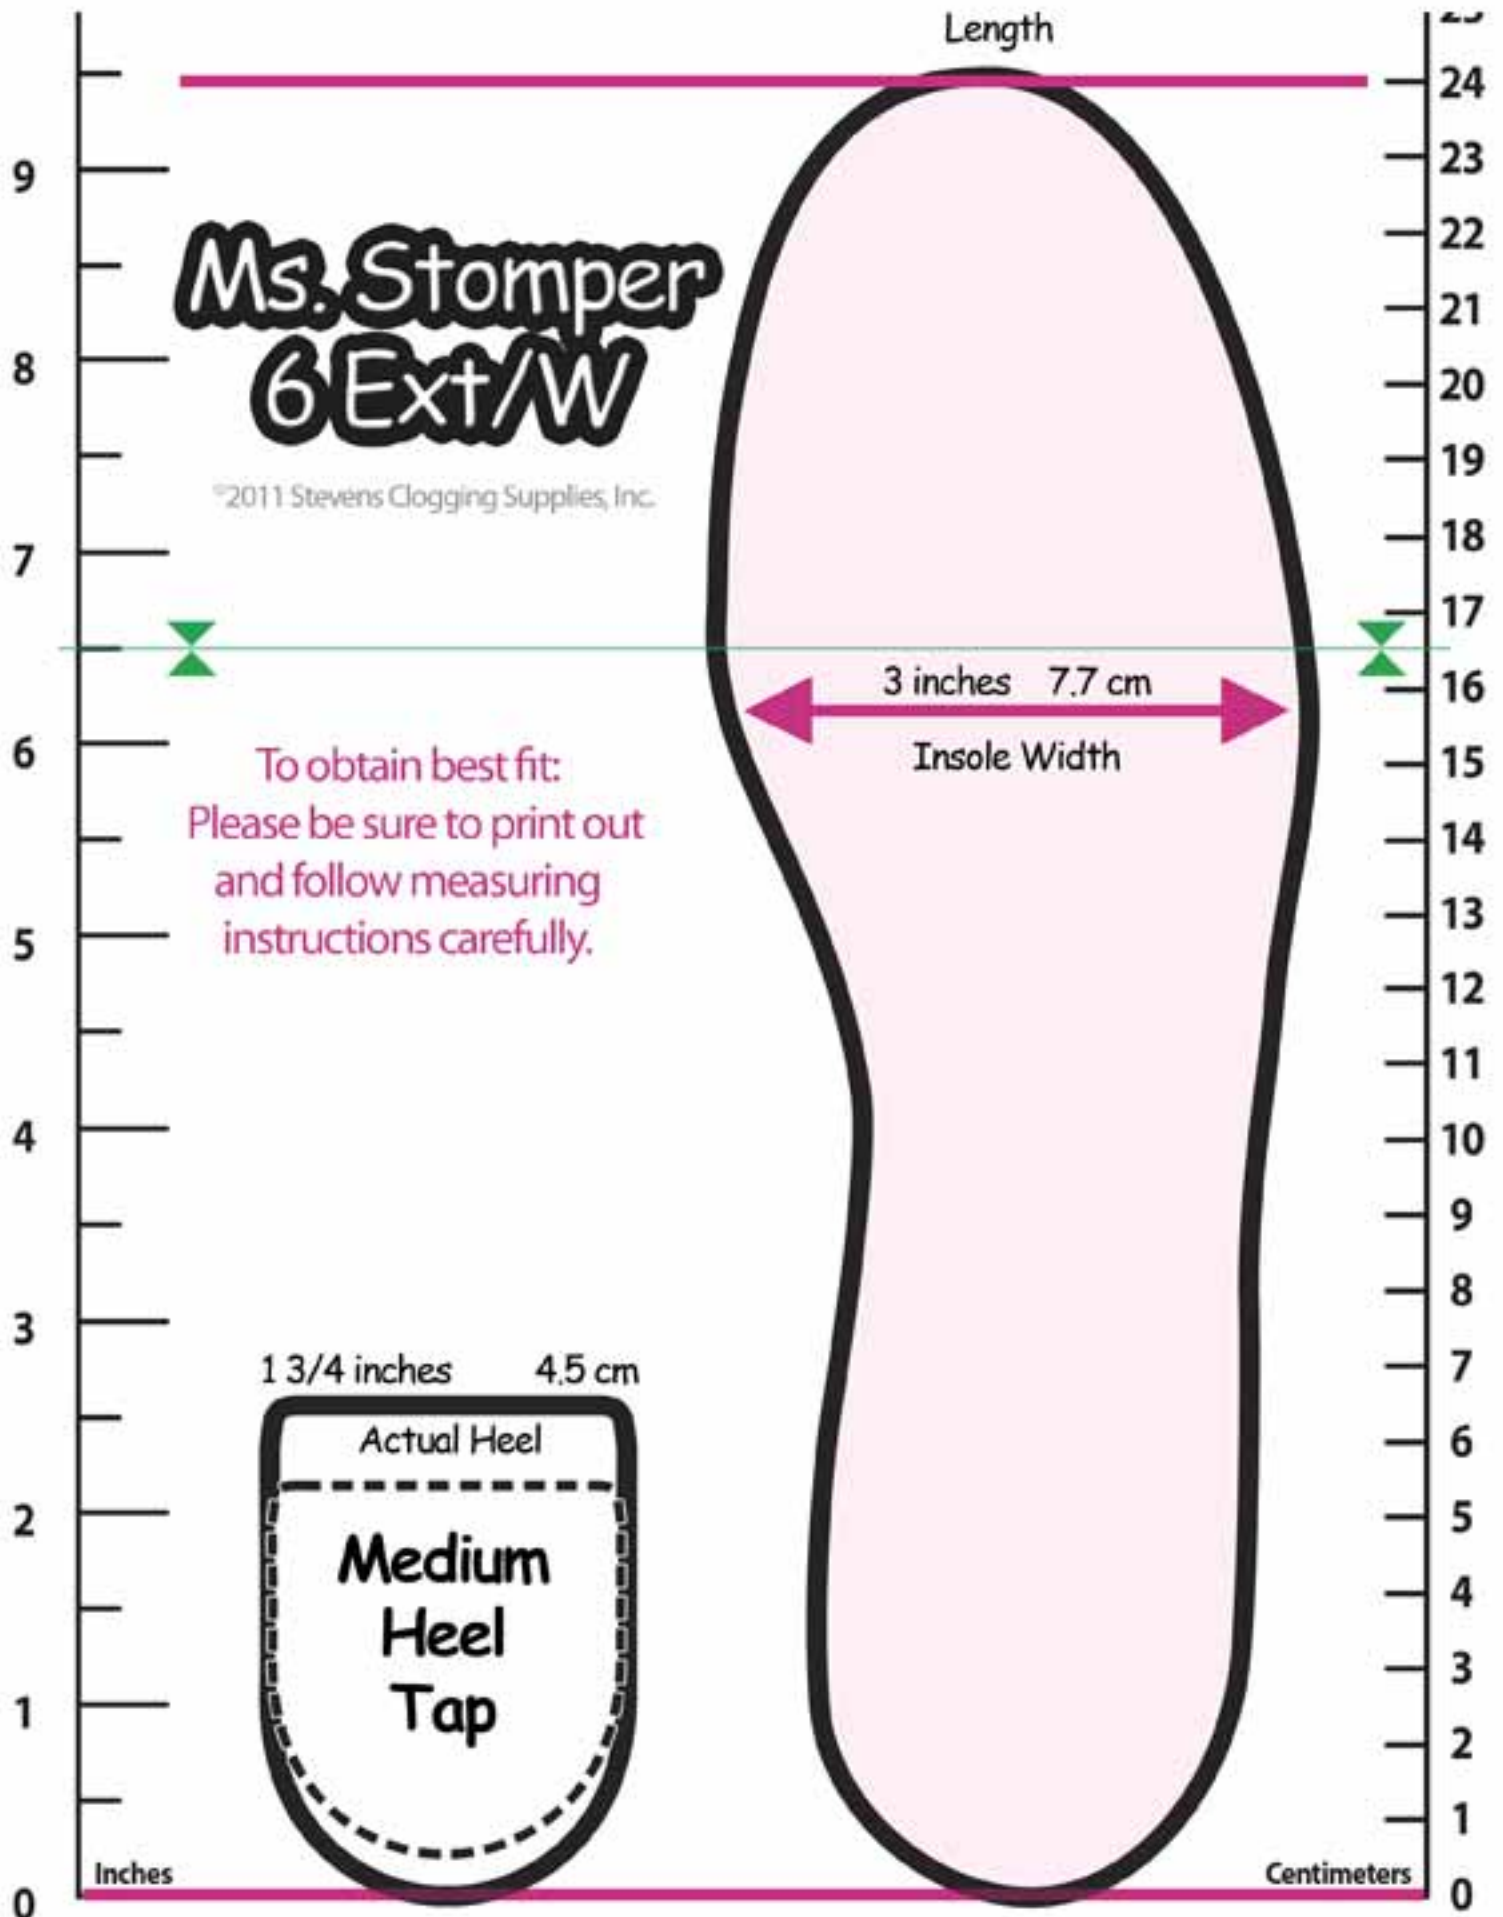

The fitting graphic for this shoe requires two letter pages.
Please print this PDF on your printer. Instructions are on separate page.

Ms. Stomper 6Ext/W

©2011 Stevens Clogging Supplies, Inc.

To obtain best fit:
Please be sure to print out
and follow measuring
instructions carefully.

1 3/4 inches 4.5 cm

Length

3 inches 7.7 cm

Insole Width

Actual Heel

Medium
Heel
Tap

Inches

Centimeters