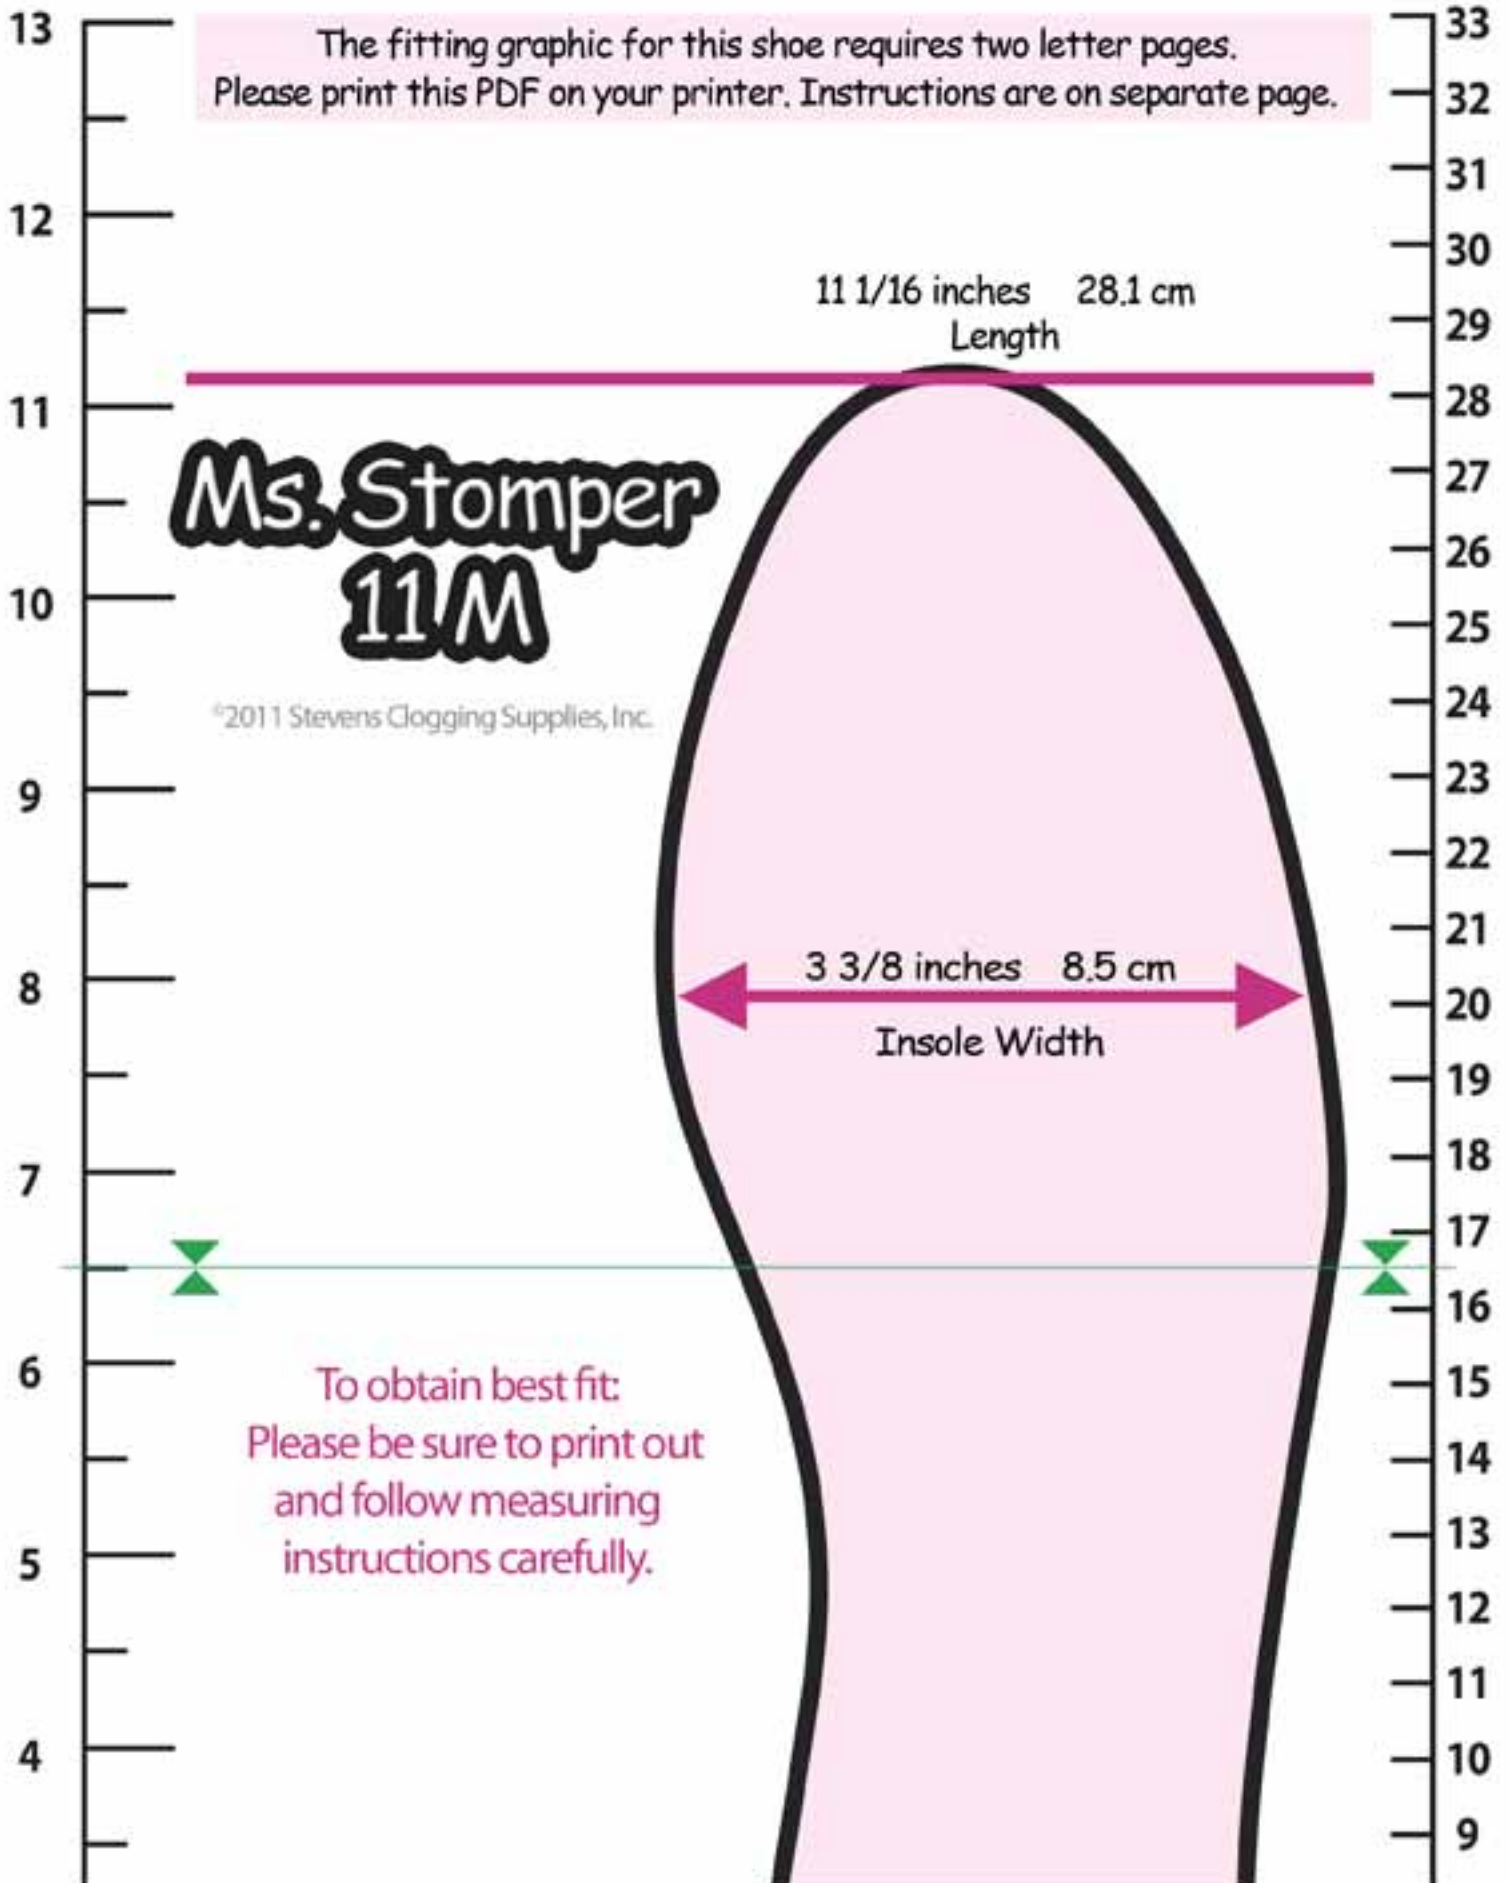

The fitting graphic for this shoe requires two letter pages.
Please print this PDF on your printer. Instructions are on separate page.

©2011 Stevens Clogging Supplies, Inc.

To obtain best fit:
Please be sure to print out
and follow measuring
instructions carefully.

2 1/8 inches 5.4 cm

Actual Heel

Medium
Heel
Tap

Inches

Centimeters