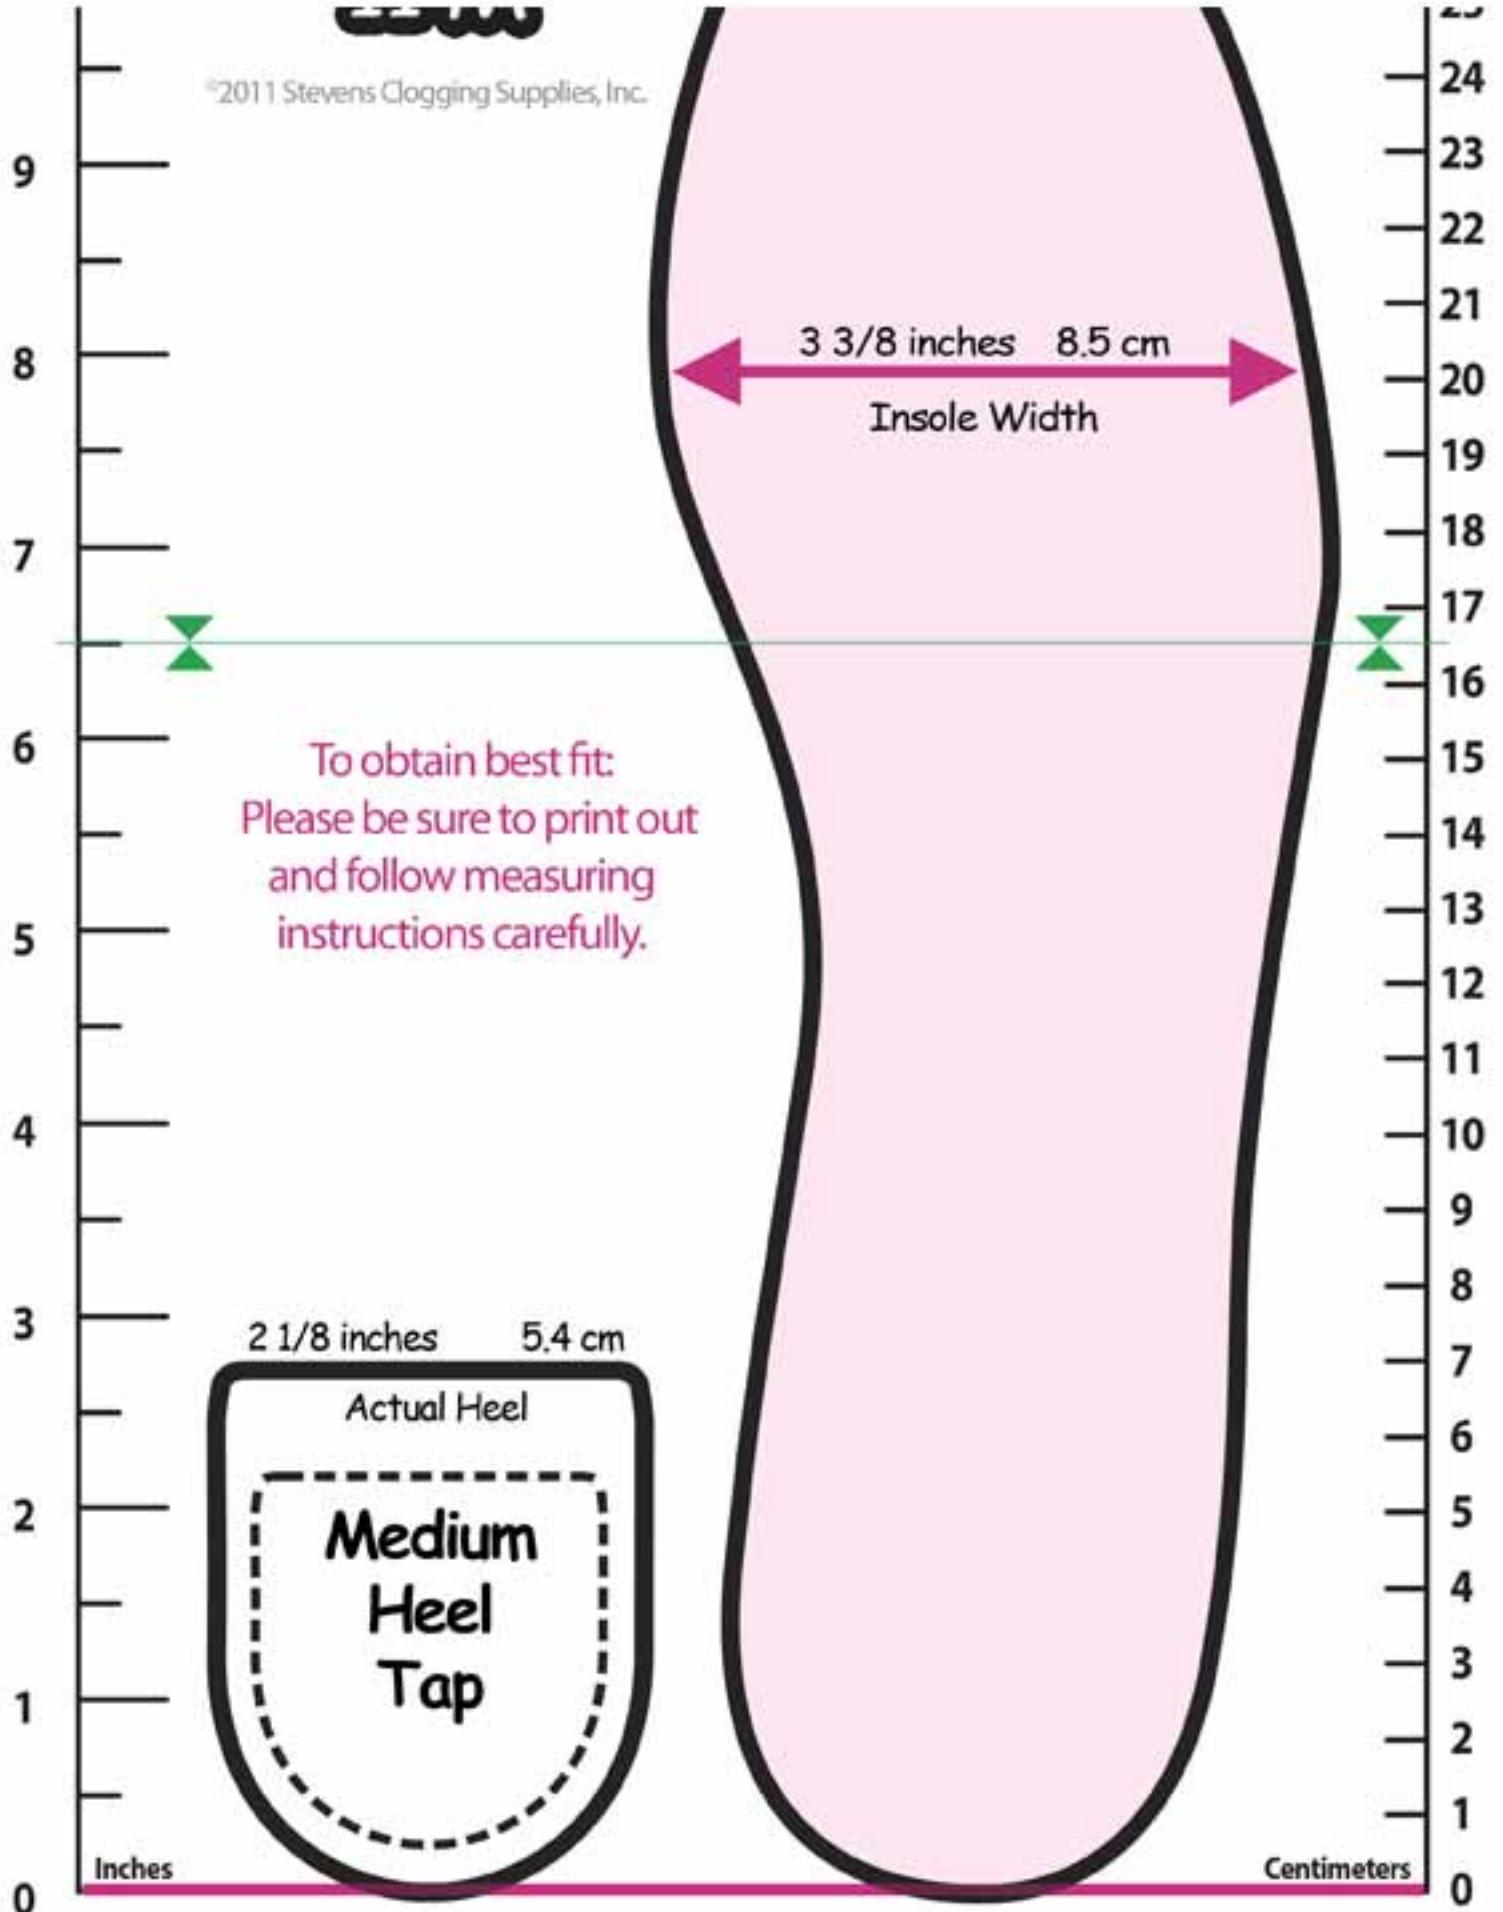

The fitting graphic for this shoe requires two letter pages.
Please print this PDF on your printer. Instructions are on separate page.

©2011 Stevens Clogging Supplies, Inc.

To obtain best fit:
Please be sure to print out
and follow measuring
instructions carefully.

2 1/8 inches 5.4 cm

Actual Heel

Medium
Heel
Tap

Inches

Centimeters